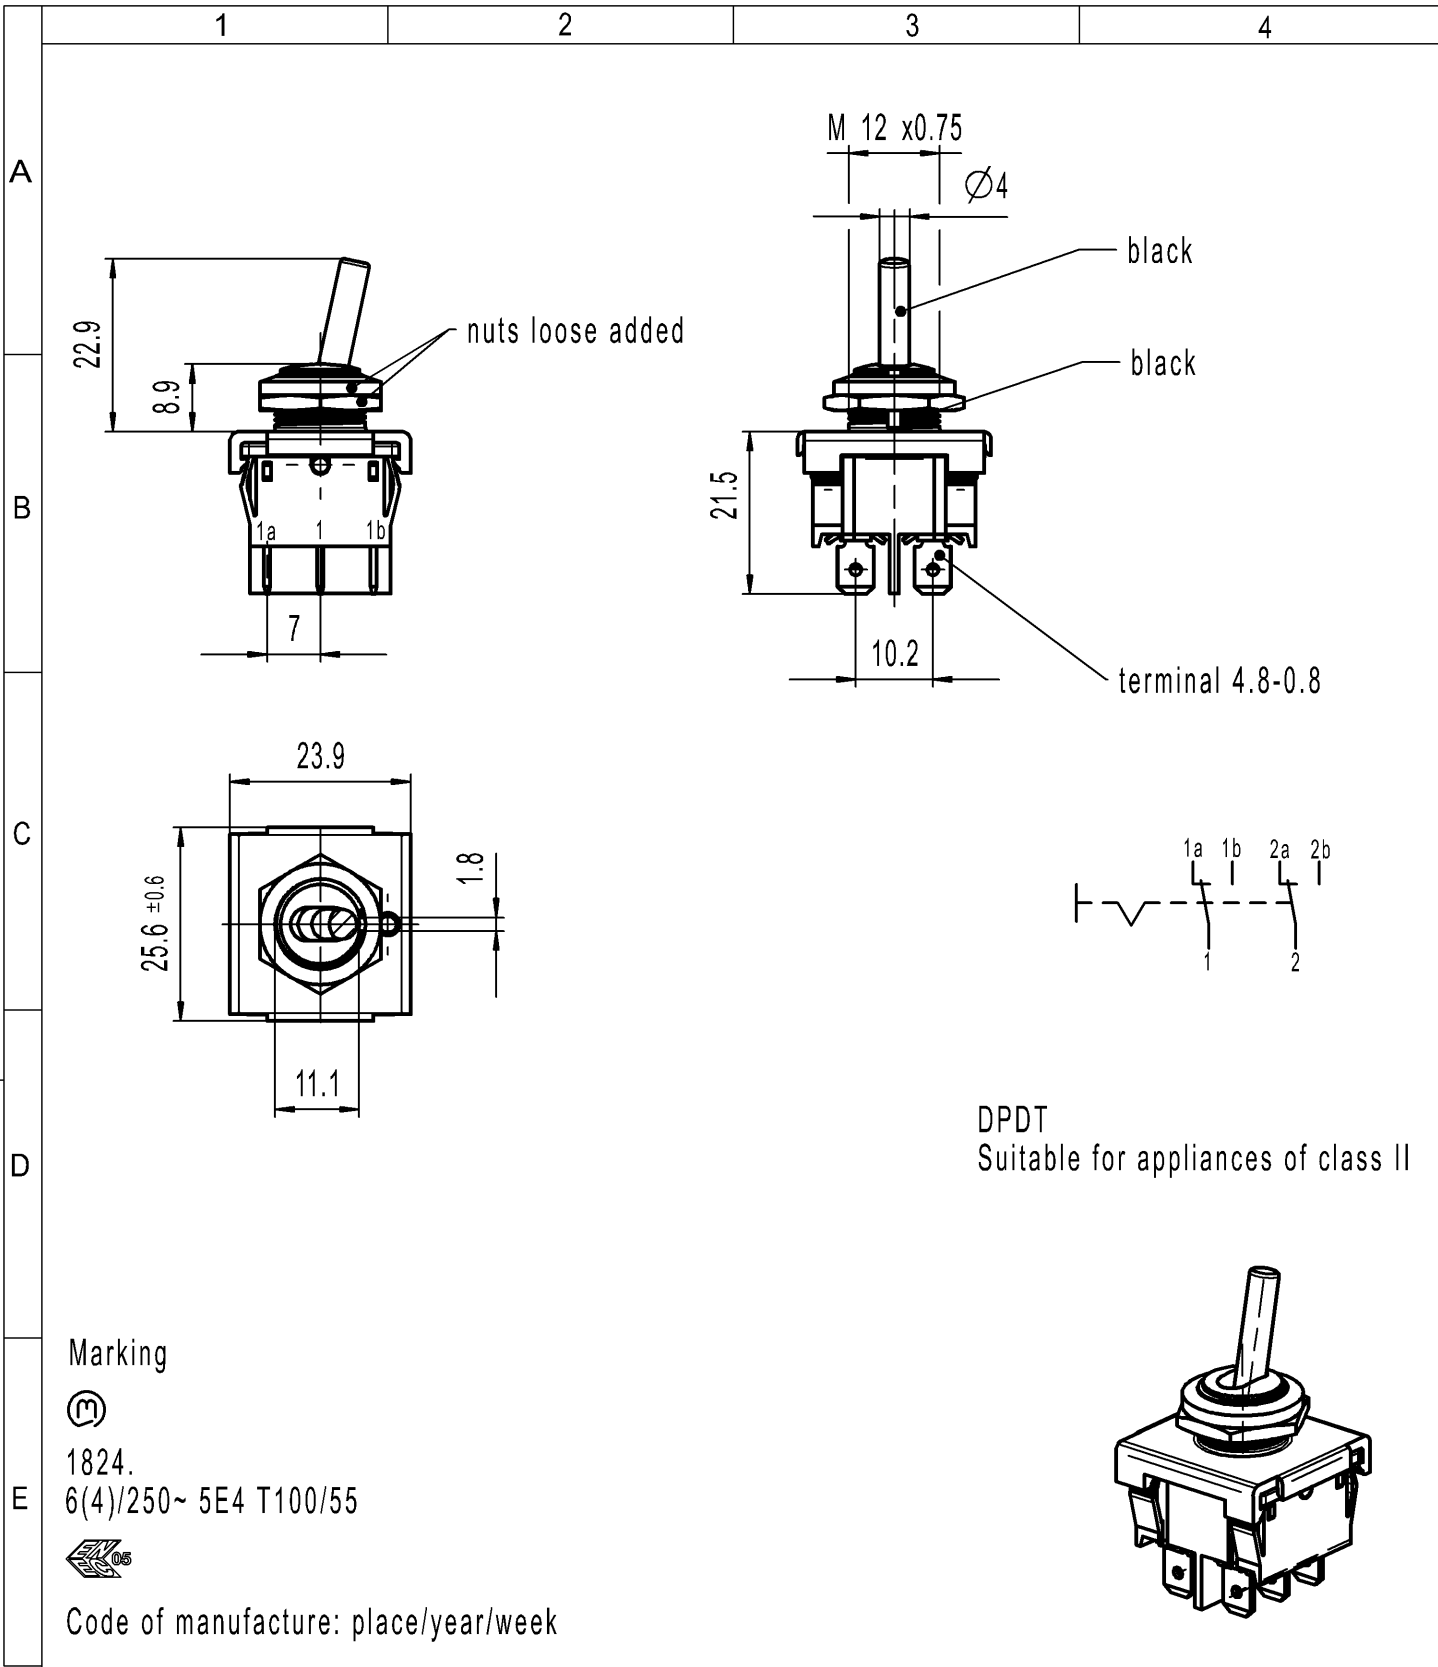

Marking

1824.

6(4)/250~ 5E4 T100/55

Code of manufacture: place/year/week

-		-		-		1824.1101-XX				
Figure		Type		Customer No.		Art.No.-PI				
General tolerances				Sheet 01			Ident. K	Document number 18241101	Index e	
All dimensions are in millimetres	Shape and location	Angle $\pm 2^\circ$	Edge tolerance	Length	Radii	Format DIN A4	Projection	Scale 1:1	Appliance Switch	
				0-6	± 0.2					\pm
				>6-15	± 0.4					\pm
				>15-30	± 0.4					\pm
				>30-70	\pm					\pm
>70-120	\pm	\pm								
>120	\pm	\pm								
e	131663	2020-09-07		BHATKARP		System NX V11.0				
d	64505	2010-01-27		MUT		Replacement of Zg.gl.Nr.v.04.08.2000				
c	56042	2008-01-16		VOR		 MARQUARDT				
b	29872	2000-06-19		BMI						
Index	MEC-No.	Date (YYYY-MM-DD)		Edited by						