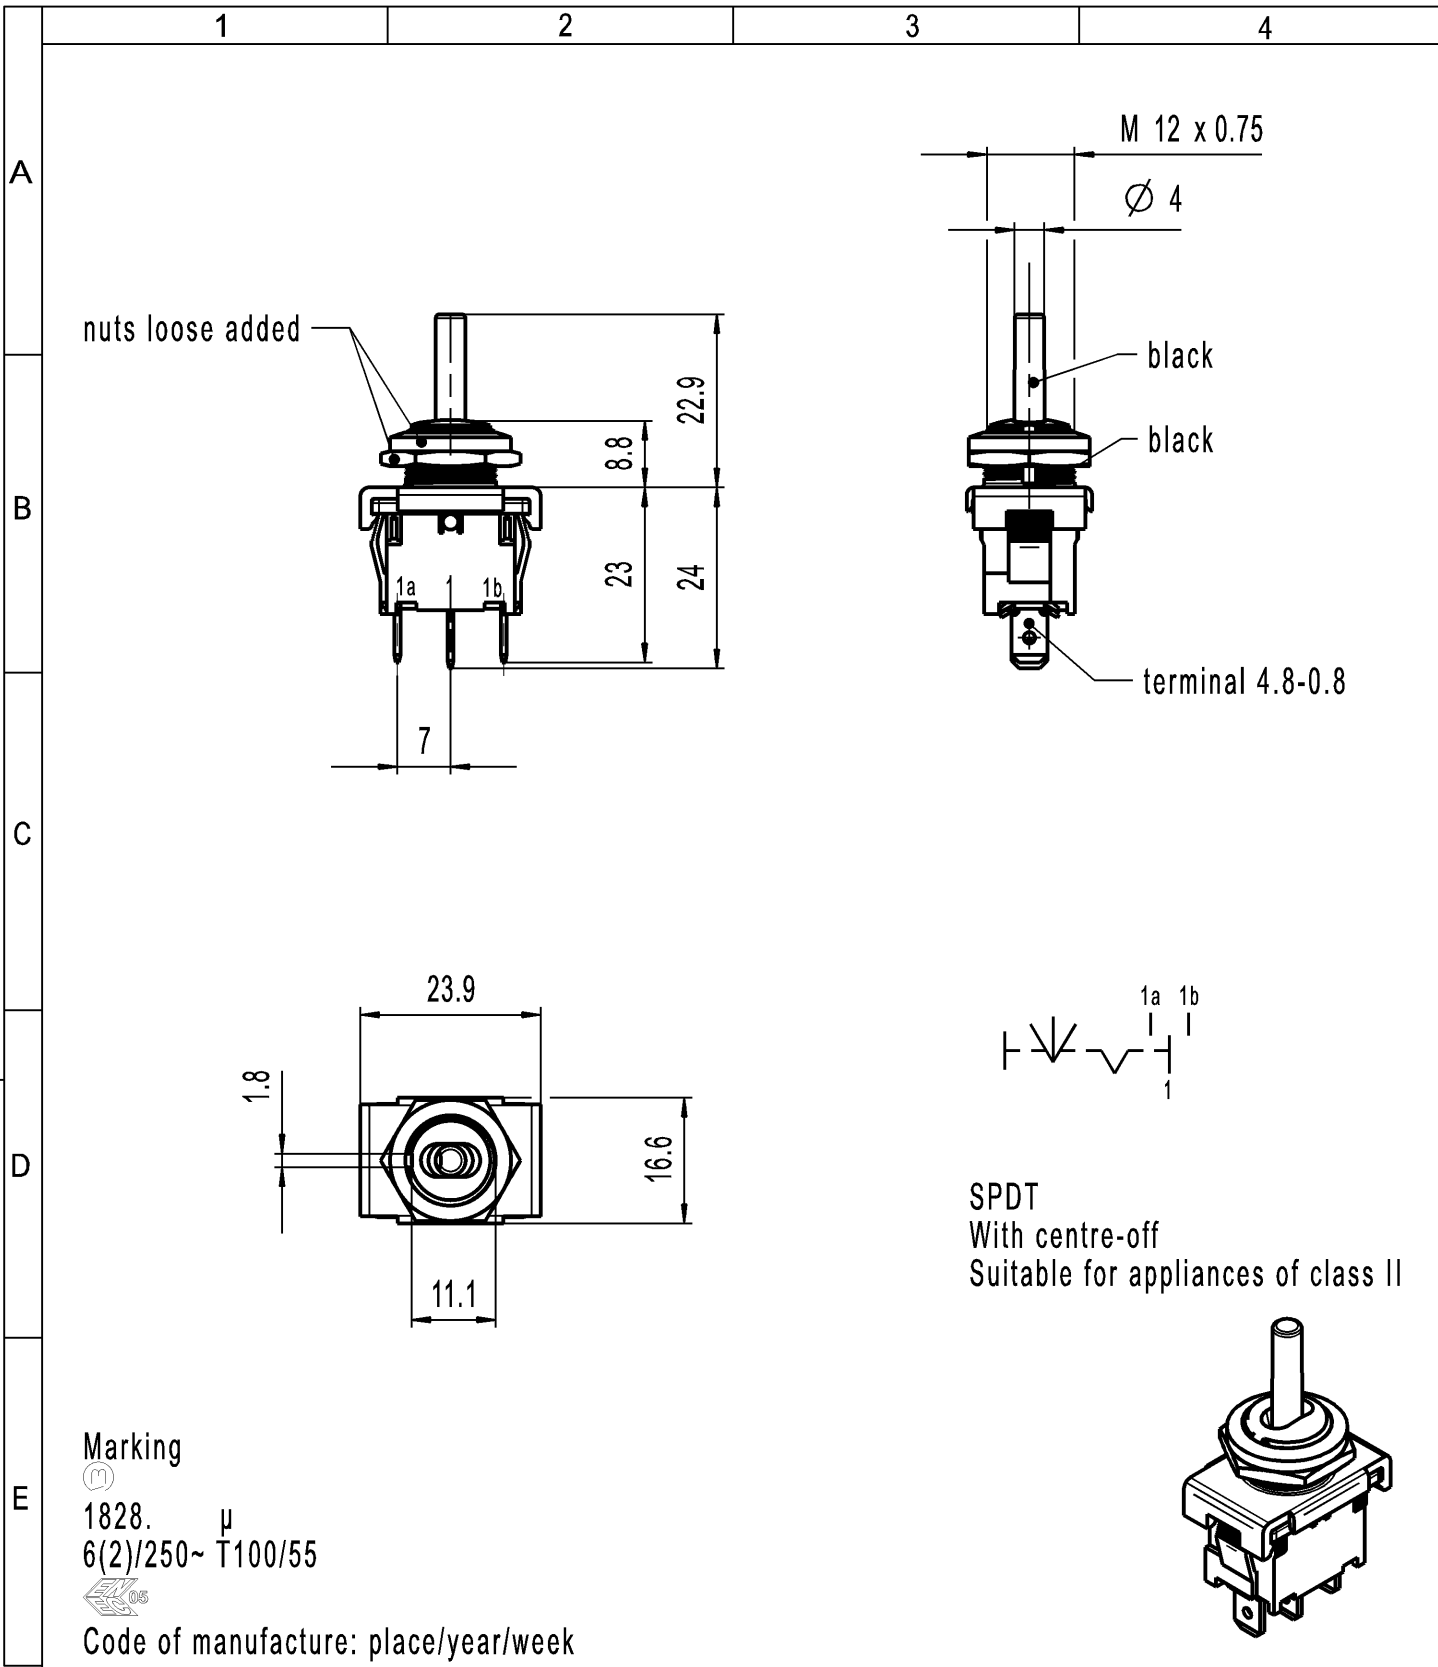

Marking

1828. μ  
6(2)/250~ T100/55

Code of manufacture: place/year/week

-		-		-		1828.1101-XX				
Figure		Type		Customer No.		Art.No.-PI				
General tolerances				Sheet 01			Ident. K	Document number 18281101	Index d	
All dimensions are in millimetres	Shape and location ⊙ ≡	Angle ± 2 °	Edge tolerance 	Length	Radii	Format DIN A4	Projection	Scale 1:1	Appliance Switch	
				0-6	± 0.2					±
				>6-15	± 0.4					±
				>15-30	± 0.4					±
				>30-70	±					±
>70-120	±	±								
>120	±	±								
d	131663	2020-09-01		THAKARES			System NX V11.0			
c	64505	2010-05-20		MUT						
b	56042	2008-01-16		VOR						
a	29873	2000-09-15		HIN						
Index	MEC-No.	Date (YYYY-MM-DD)		Edited by			Replacement of Zg.gl.Nr.v.15.09.2000			