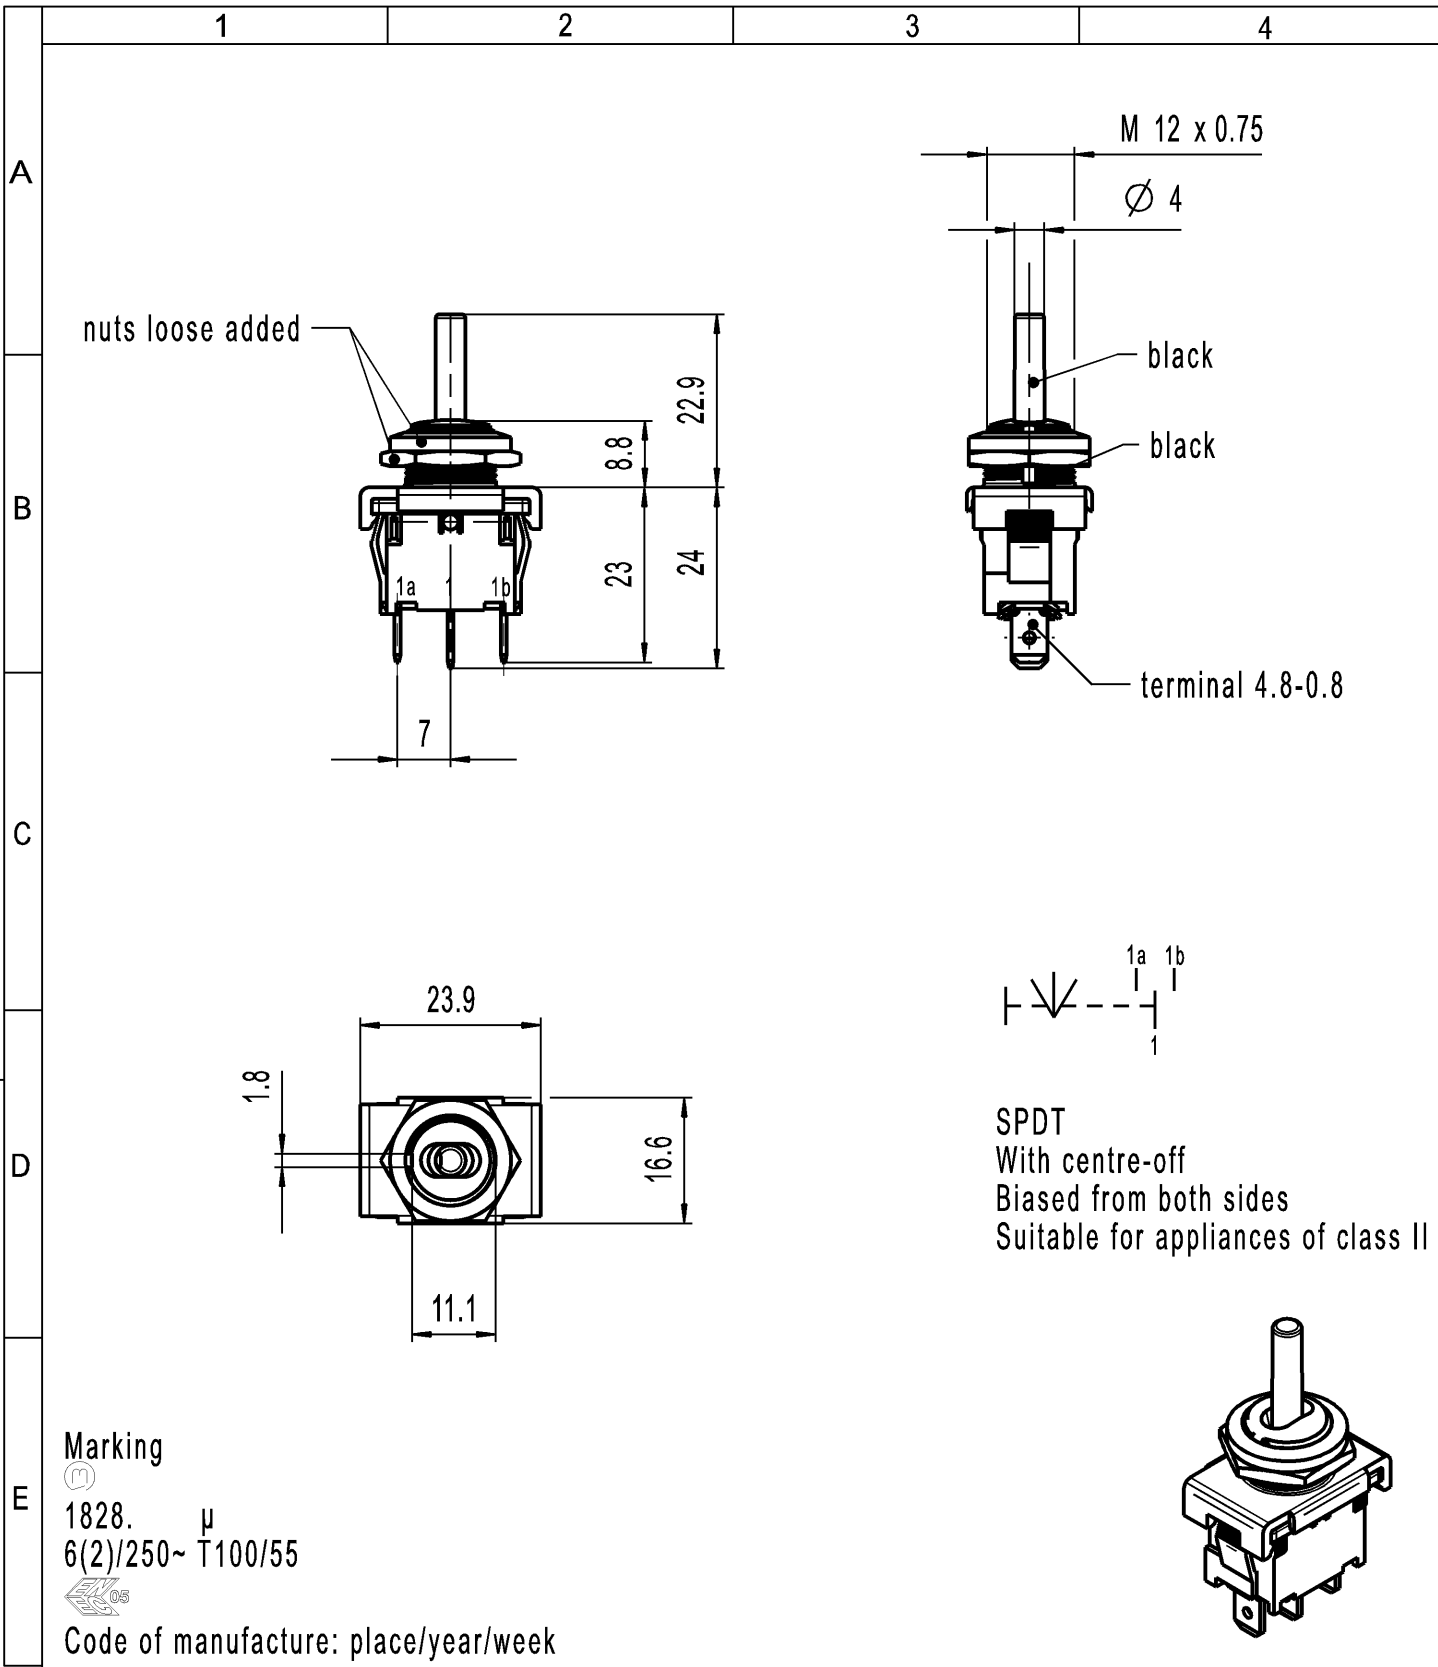

-		-		-		1828.1301-XX				
Figure		Type		Customer No.		Art.No.-PI				
General tolerances				Sheet 01			Ident. K	Document number 18281301	Index d	
All dimensions are in millimetres	Shape and location ⊙ ≡	Angle ± 2 °	Edge tolerance 	Length	Radii	Format DIN A4	Projection	Scale 1:1	Appliance Switch	
				0-6	± 0.2					±
				>6-15	± 0.4					±
				>15-30	± 0.4					±
				>30-70	±					±
>70-120	±	±								
>120	±	±								
d	131663	2020-08-26		THAKARES			System NX V11.0			
c	64505	2010-01-27		MUT						
b	56042	2008-01-16		VOR						
a	29873	2000-06-19		BMI						
Index	MEC-No.	Date (YYYY-MM-DD)		Edited by			Replacement of Zg.gl.Nr.v.15.09.2000			