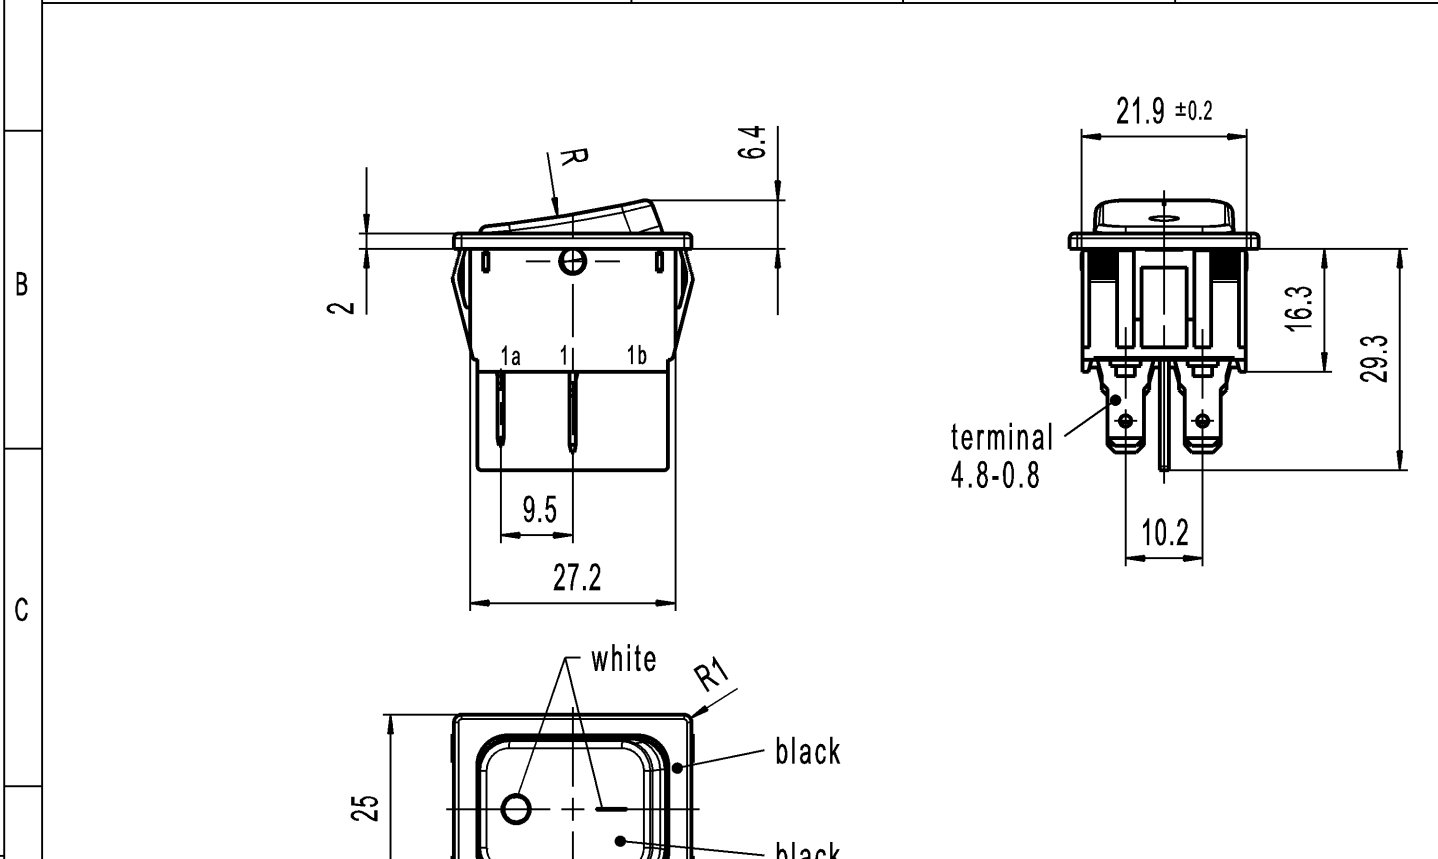

A	recommended cut-out for snap-in fixing (edge opposite to snap-in direction)	1	2	3	4
			wall thickness	length of cut-out	width of cut-out
			0.75 to 1.25 1.25 to 2 2 to 3	30.0 -0.1 30.2 -0.1 30.6 -0.1	22 +0.2 22 +0.2 22 +0.2

Marking:

 1832.
 6(4)/250~5E4
 10(4)/250~ T105/55

 6A 125-250V AC
 1/4HP 125V AC
 1/2HP 250V AC
 R30  

DPST
 Suitable for appliances of class II

Code of manufacture: place/year/week

-		-		-		1832.1102-XX	
Figure		Type		Customer Part No.		Art.No.-PI	
Shape and location	Angle ± 2°	Length		Radii		Sheet 01	Ident. K
	Edge tolerance	0-6 ± 0.2	±	0-6 ± 0.2	± 0.2		
		>6-30 ± 0.4	±	>6-30 ± 0.4	± 0.4	Appliance Switch	
		>30-70 ± 0.6	±	>30-200 ± 10%	± 10%		
e	138977	2021-10-19		MATHPATIR		All dimensions are in millimetres	
d	64507	2009-11-11		HHE			
c	39880	2004-03-16		HHE		System NX V1872	
b	24370	1996-10-30		GRH			
Index	MEC-No.	Date (YYYY-MM-DD)		Edited by		Replacement of Zg.gl.Nr.v.15.02.1996	MARQUARDT