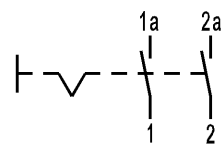

Marking:

 1832.
 6(4)/250~5E4
 10(4)/250~ T105/55

 6A 125-250V AC
 1/4HP 125V AC
 1/2HP 250V AC
 R30  

DPST
 Suitable for appliances of class II

Code of manufacture: place/year/week

-		-		-		1832.1102-XX	
Figure		Type		Customer Part No.		Art.No.-PI	
Shape and location	Angle ± 2°	Length		Radii		Sheet 01	Ident. K
	Edge tolerance	0-6 ± 0.2	±	0-6 ± 0.2	± 0.2		
		>6-30 ± 0.4	±	>6-30 ± 0.4	± 0.4	Appliance Switch	
		>30-70 ± 0.6	±	>30-200 ± 10%	± 10%		
e	138977	2021-10-19		MATHPATIR		All dimensions are in millimetres	
d	64507	2009-11-11		HHE			
c	39880	2004-03-16		HHE		System NX V1872	
b	24370	1996-10-30		GRH			
Index	MEC-No.	Date (YYYY-MM-DD)		Edited by		Replacement of Zg.gl.Nr.v.15.02.1996	MARQUARDT