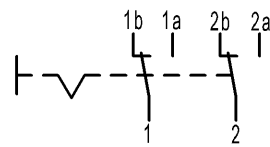

CONFIDENTIAL

VERTRAULICH

THIS DRAWING IS THE EXCLUSIVE PROPERTY OF MARQUARDT. WITHOUT THEIR CONSENT IT MAY NOT BE REPRODUCED OR GIVEN TO THIRD PARTIES.

A	recommended cut-out for snap-in fixing (edge opposite to snap-in direction)	1	2	3	4
		0.75 to 1.25	1.25 to 2	2 to 3	
		30.0 -0.1	30.2 -0.1	30.6 -0.1	

Marking:

1834.  
 6(4)/250~5E4  
 10(4)/250~ T105/55

6A 125-250V AC  
 1/4HP 125V AC  
 1/2HP 250V AC  
 R30

DPDT  
 Suitable for appliances of class II

Code of manufacture: place/year/week

-		-		-		1834.3302-XX			
Figure		Type		Customer Part No.		Art.No.-PI			
Shape and location	Angle $\pm 2^\circ$	Length		Radii		Sheet 01	Ident. K	Document number 18343302	Index e
	Edge tolerance	0-6 $\pm 0.1$	$\pm$	0-6 $\pm 0.2$	$\pm$				
		>6-30 $\pm 0.2$	$\pm$	>6-30 $\pm 0.4$	$\pm$	All dimensions are in millimetres			Appliance Switch
		>30-70 $\pm 0.4$	$\pm$	>30-200 $\pm 10\%$	$\pm$	System NX V1872		 <b>MARQUARDT</b>	
e	140315	2021-11-03		MATHPATIR		Replacement of			
d	64508	2009-09-07		HHE		Zg.gl.Nr.v.30.10.1996			
c	29398	2000-04-13		GRH					
b	24370	1996-10-30		GRH					
Index	MEC-No.	Date (YYYY-MM-DD)		Edited by					