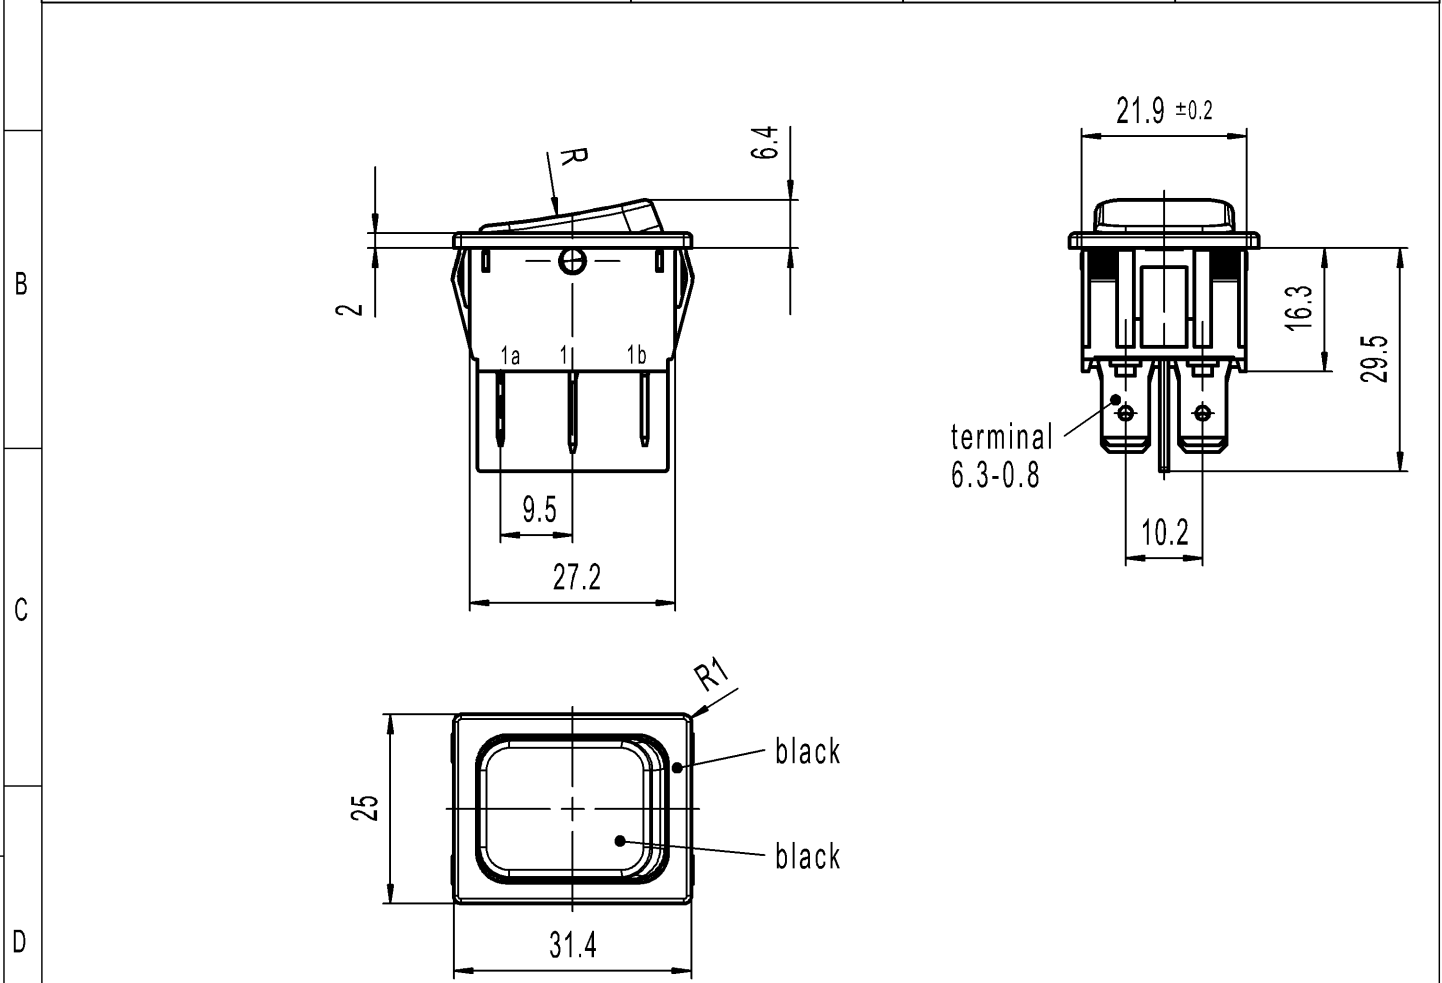

CONFIDENTIAL

VERTRAULICH

THIS DRAWING IS THE EXCLUSIVE PROPERTY OF MARQUARDT. WITHOUT THEIR CONSENT IT MAY NOT BE REPRODUCED OR GIVEN TO THIRD PARTIES.

A	recommended cut-out for snap-in fixing (edge opposite to snap-in direction)	1	2	3	4
		0.75 to 1.25	1.25 to 2	2 to 3	
		30.0 -0.1	30.2 -0.1	30.6 -0.1	

Marking:

1834.  
 6(4)/250~5E4  
 10(4)/250~ T105/55

6A 125-250V AC  
 1/4HP 125V AC  
 1/2HP 250V AC  
 R30

DPDT  
 Suitable for appliances of class II

Code of manufacture: place/year/week

-		-		-		1834.3302-XX			
Figure		Type		Customer Part No.		Art.No.-PI			
Shape and location	Angle $\pm 2^\circ$	Length		Radii		Sheet 01	Ident. K	Document number 18343302	Index e
	Edge tolerance	0-6 $\pm 0.1$	$\pm$	0-6 $\pm 0.2$	$\pm$				
		>6-30 $\pm 0.2$	$\pm$	>6-30 $\pm 0.4$	$\pm$	All dimensions are in millimetres			Appliance Switch
		>30-70 $\pm 0.4$	$\pm$	>30-200 $\pm 10\%$	$\pm$	System NX V1872		 <b>MARQUARDT</b>	
e	140315	2021-11-03		MATHPATIR		Replacement of			
d	64508	2009-09-07		HHE		Zg.gl.Nr.v.30.10.1996			
c	29398	2000-04-13		GRH					
b	24370	1996-10-30		GRH					
Index	MEC-No.	Date (YYYY-MM-DD)		Edited by					