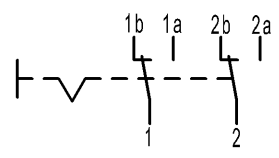

	1	2	3	4
A	recommended cut-out for snap-in fixing (edge opposite to snap-in direction)	wall thickness	length of cut-out	width of cut-out
		0.75 to 1.25	30.0 -0.1	22 +0.2
		1.25 to 2	30.2 -0.1	22 +0.2
		2 to 3	30.6 -0.1	22 +0.2

Marking:

1834.  
 6(4)/250~5E4  
 10(4)/250~ T105/55

6A 125-250V AC  
 1/4HP 125V AC  
 1/2HP 250V AC  
 R30

DPDT  
 Suitable for appliances of class II

Code of manufacture: place/year/week

-	-	-	1834.3309-XX
Figure	Type	Customer Part No.	Art.No.-PI
Shape and location	Angle $\pm 2^\circ$	Sheet 01	
	Edge tolerance	Ident. K	Document number 18343309
	0-6 $\pm 0.1$	Index d	Appliance Switch
	>6-30 $\pm 0.2$	All dimensions are in millimetres	
>30-70 $\pm 0.4$	Format DIN A4		
d	140315	System NX V1872	
c	64508	Replacement of	
b	29398	Zg.gl.Nr.v.30.10.1996	
a	24370	<b>MARQUARDT</b>	
Index	MEC-No.		