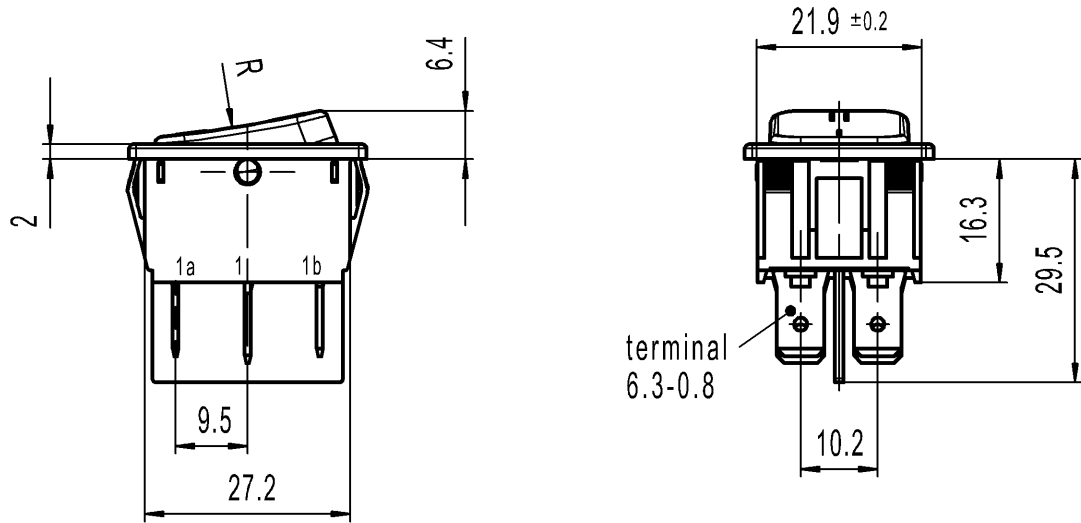

	1	2	3	4
A	recommended cut-out for snap-in fixing (edge opposite to snap-in direction)	wall thickness	length of cut-out	width of cut-out
		0.75 to 1.25	30.0 -0.1	22 +0.2
		1.25 to 2	30.2 -0.1	22 +0.2
		2 to 3	30.6 -0.1	22 +0.2

Marking:

1834.  
 6(4)/250~5E4  
 10(4)/250~ T105/55

6A 125-250V AC  
 1/4HP 125V AC  
 1/2HP 250V AC  
 R30

DPDT  
 Suitable for appliances of class II

Code of manufacture: place/year/week

-	-	-	1834.3309-XX
Figure	Type	Customer Part No.	Art.No.-PI
Shape and location	Angle $\pm 2^\circ$	Sheet 01	
	Edge tolerance	Ident. K	Document number 18343309
	0-6 $\pm 0.1$	Index d	Appliance Switch
	>6-30 $\pm 0.2$	All dimensions are in millimetres	
>30-70 $\pm 0.4$	Format DIN A4		
d	140315	System NX V1872	
c	64508	Replacement of	
b	29398	Zg.gl.Nr.v.30.10.1996	
a	24370	<b>MARQUARDT</b>	
Index	MEC-No.		