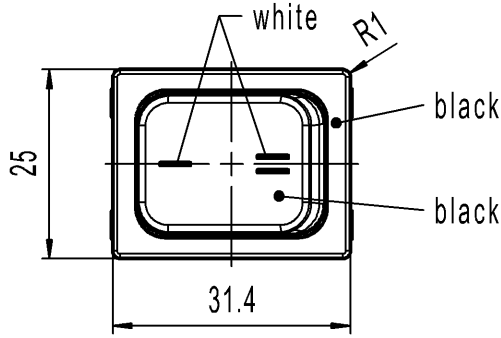

	1	2	3	4
A	recommended cut-out for snap-in fixing (edge opposite to snap-in direction)	wall thickness	length of cut-out	width of cut-out
		0.75 to 1.25	30.0 -0.1	22 +0.2
		1.25 to 2	30.2 -0.1	22 +0.2
		2 to 3	30.6 -0.1	22 +0.2

Marking:

1834.  
 6(4)/250~5E4  
 10(4)/250~ T105/55

6A 125-250V AC  
 1/4HP 125V AC  
 1/2HP 250V AC  
 R30

DPDT  
 Suitable for appliances of class II

Code of manufacture: place/year/week

-	-	-	1834.3309-XX
Figure	Type	Customer Part No.	Art.No.-PI
Shape and location	Angle $\pm 2^\circ$	Sheet 01	
	Edge tolerance	Ident. K	Document number 18343309
	0-6 $\pm 0.1$	Index d	Appliance Switch
	>6-30 $\pm 0.2$	All dimensions are in millimetres	
>30-70 $\pm 0.4$	Format DIN A4		
d	140315	System NX V1872	
c	64508	Replacement of	
b	29398	Zg.gl.Nr.v.30.10.1996	
a	24370	<b>MARQUARDT</b>	
Index	MEC-No.		