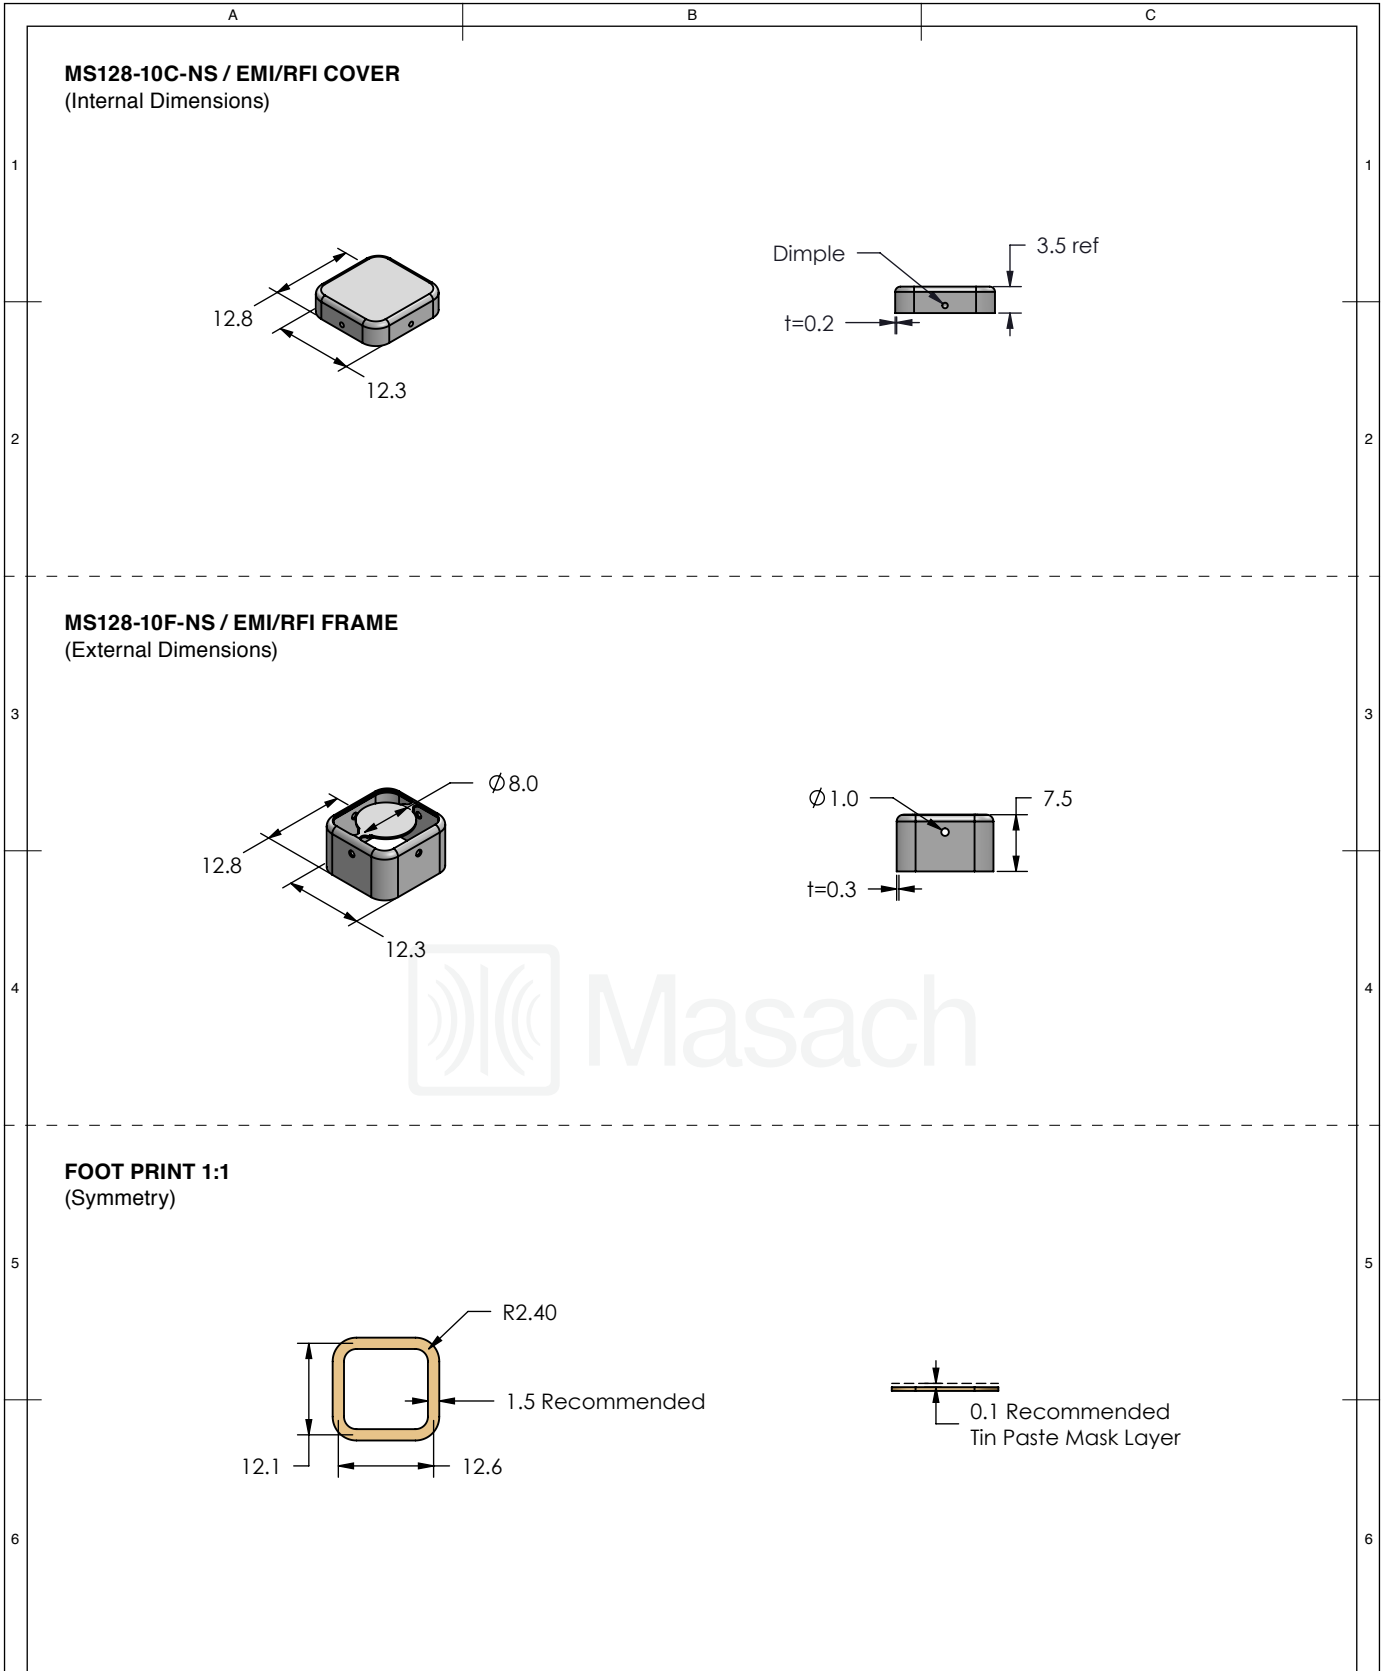

MS SET PN:	DESCRIPTION:	MATERIAL:
	MS128-10-NS	TWO-PIECE EM/RF SHIELD	NICKEL SILVER (1)
NOTE: (1) UNS C77000 / UNS C73500 (2) GENERAL TOLERANCE (+/-) 0.2MM			
© MASACH TECH LTD. 22 HAGANAN, MODIIN 7169513 ISRAEL T: (+972) 8-9754681 / F: (+972) 8-9754682 info@masach.com / www.masach.com	SHIELD TYPE:		
	SEAMLESS PROTECTIVE EMI/RFI CAGE		MMGS / PRINT 1:1 / A4

This product has been designed and manufactured by © Masach Tech Ltd. The use of this product in any type of electronic device or application is not under Masach Tech Ltd. liability.