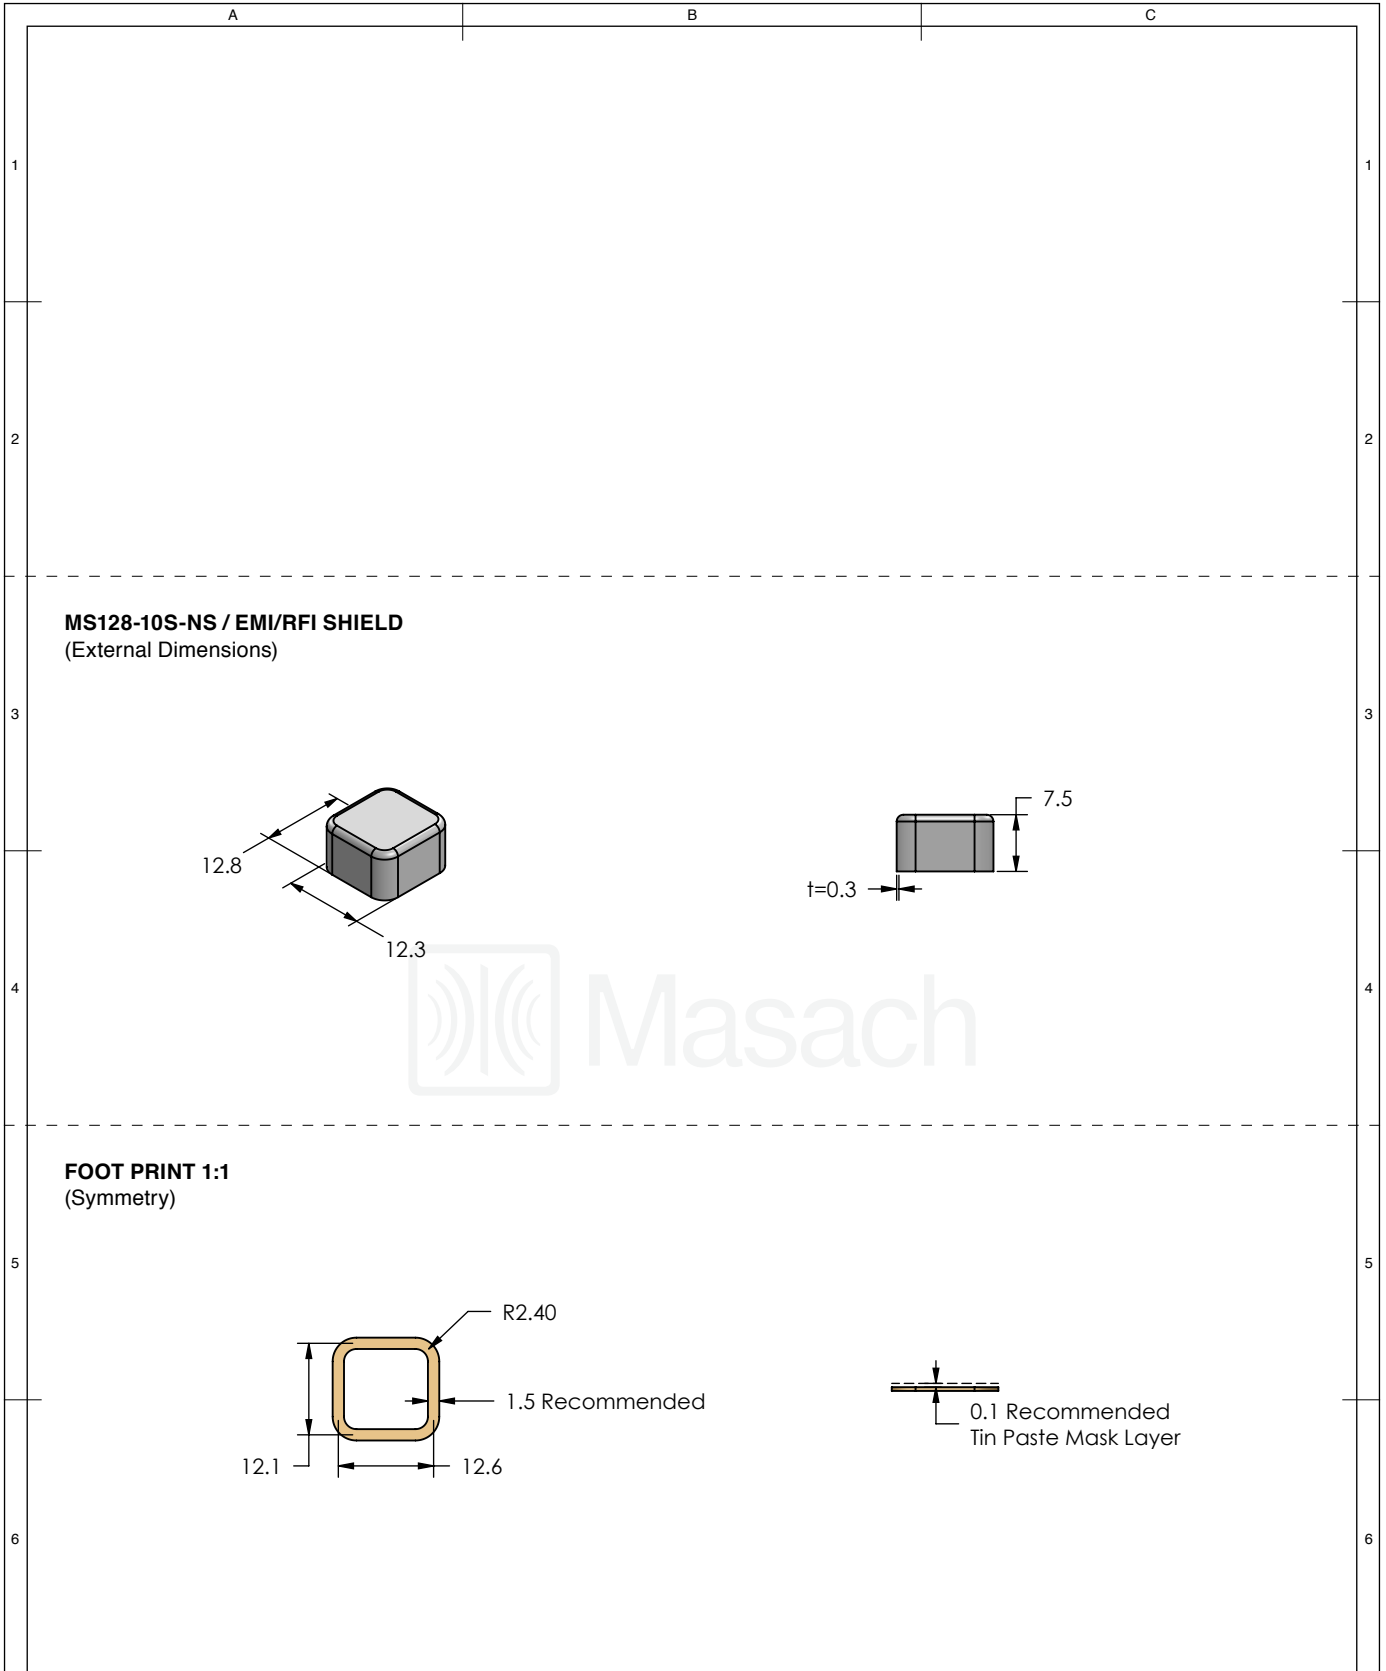

MS ITEM PN:	DESCRIPTION:	MATERIAL:
	MS128-10S-NS	ONE-PIECE EMI/RF SHIELD	NICKEL SILVER (1)
NOTE: (1) UNS C77000 / UNS C73500 (2) GENERAL TOLERANCE (+/-) 0.2MM			
© MASACH TECH LTD. 22 HAGANAN, MODIIN 7169513 ISRAEL T: (+972) 8-9754681 / F: (+972) 8-9754682 info@masach.com / www.masach.com	SHIELD TYPE:		
	SEAMLESS PROTECTIVE EMI/RFI CAGE		MMGS / PRINT 1:1 / A4

This product has been designed and manufactured by © Masach Tech Ltd. The use of this product in any type of electronic device or application is not under Masach Tech Ltd. liability.