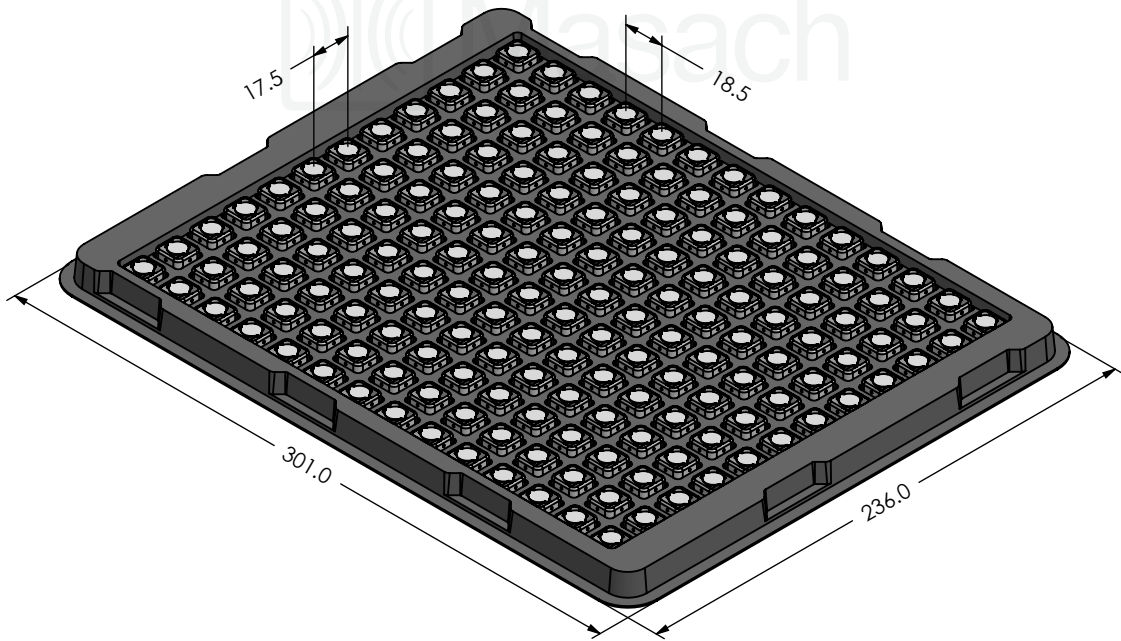

* COMPATIBLE TO ALL SHIELD CONFIGURATIONS

MS128-10* / LARGE PACKING TRAY / SMD

* COMPATIBLE TO ALL SHIELD CONFIGURATIONS

MS PN:

DESCRIPTION:

MATERIAL:

© MASACH TECH LTD.
 22 HAGANAN, MODIIN 7169513 ISRAEL
 T: (+972) 8-9754681 / F: (+972) 8-9754682
 info@masach.com / www.masach.com