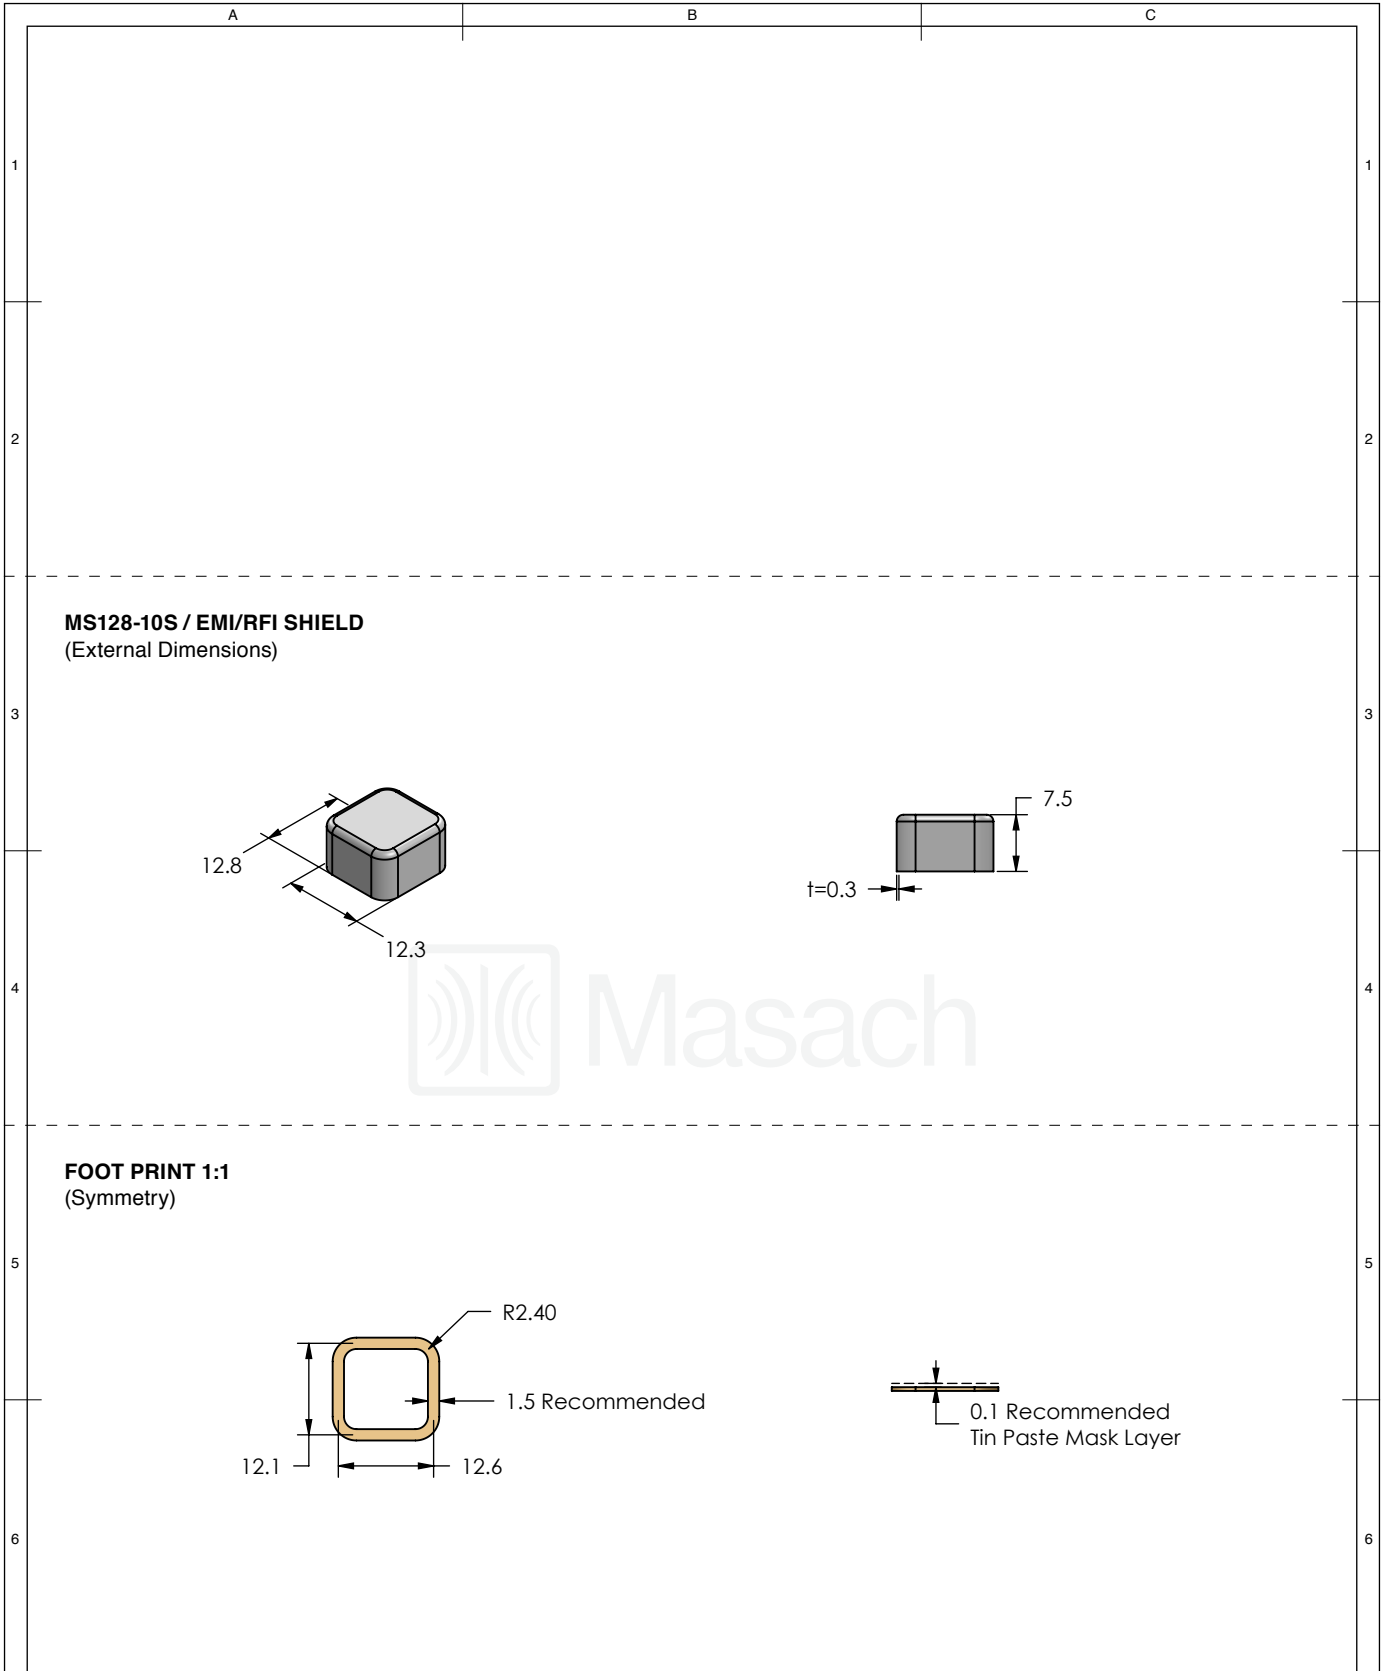

MS ITEM PN:	DESCRIPTION:	MATERIAL:
MS128-10S	ONE-PIECE EMI/RF SHIELD	TIN PLATED STEEL (1)

NOTE: (1) CRS ELECTROLYTIC TINPLATE (2) GENERAL TOLERANCE (+/-) 0.2MM

© MASACH TECH LTD.
22 HAGANAN, MODIIN 7169513 ISRAEL
T: (+972) 8-9754681 / F: (+972) 8-9754682
info@masach.com / www.masach.com

SHIELD TYPE:	
SEAMLESS PROTECTIVE EMI/RFI CAGE	

MMGS / PRINT 1:1 / A4

This product has been designed and manufactured by © Masach Tech Ltd. The use of this product in any type of electronic device or application is not under Masach Tech Ltd. liability.