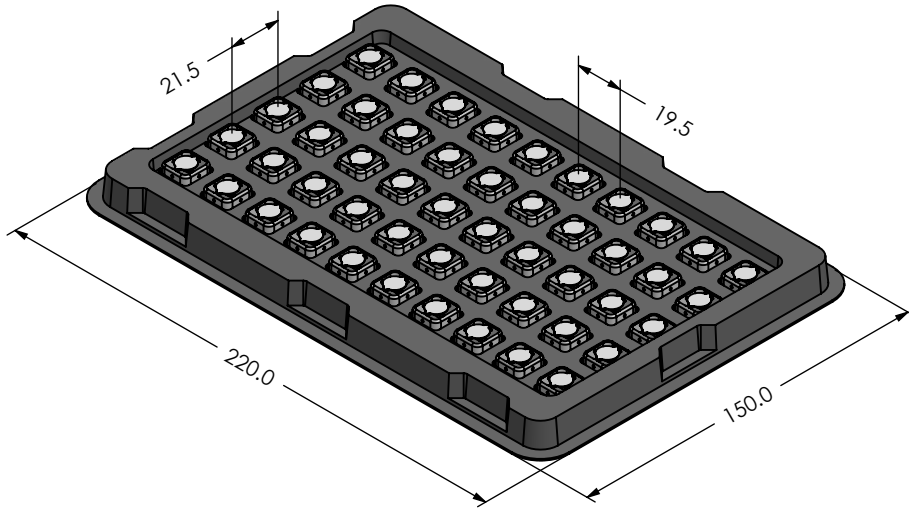

This product has been designed and manufactured by © Masach Tech Ltd. The use of this product in any type of electronic device or application is not under Masach Tech Ltd. liability.

A

B

C

MS128-10* / SMALL PACKING TRAY / SMD

* COMPATIBLE TO ALL SHIELD CONFIGURATIONS

MS128-10* / LARGE PACKING TRAY / SMD

* COMPATIBLE TO ALL SHIELD CONFIGURATIONS

MS PN:

DESCRIPTION:

MATERIAL:

© MASACH TECH LTD.
 22 HAGANAN, MODIIN 7169513 ISRAEL
 T: (+972) 8-9754681 / F: (+972) 8-9754682
 info@masach.com / www.masach.com