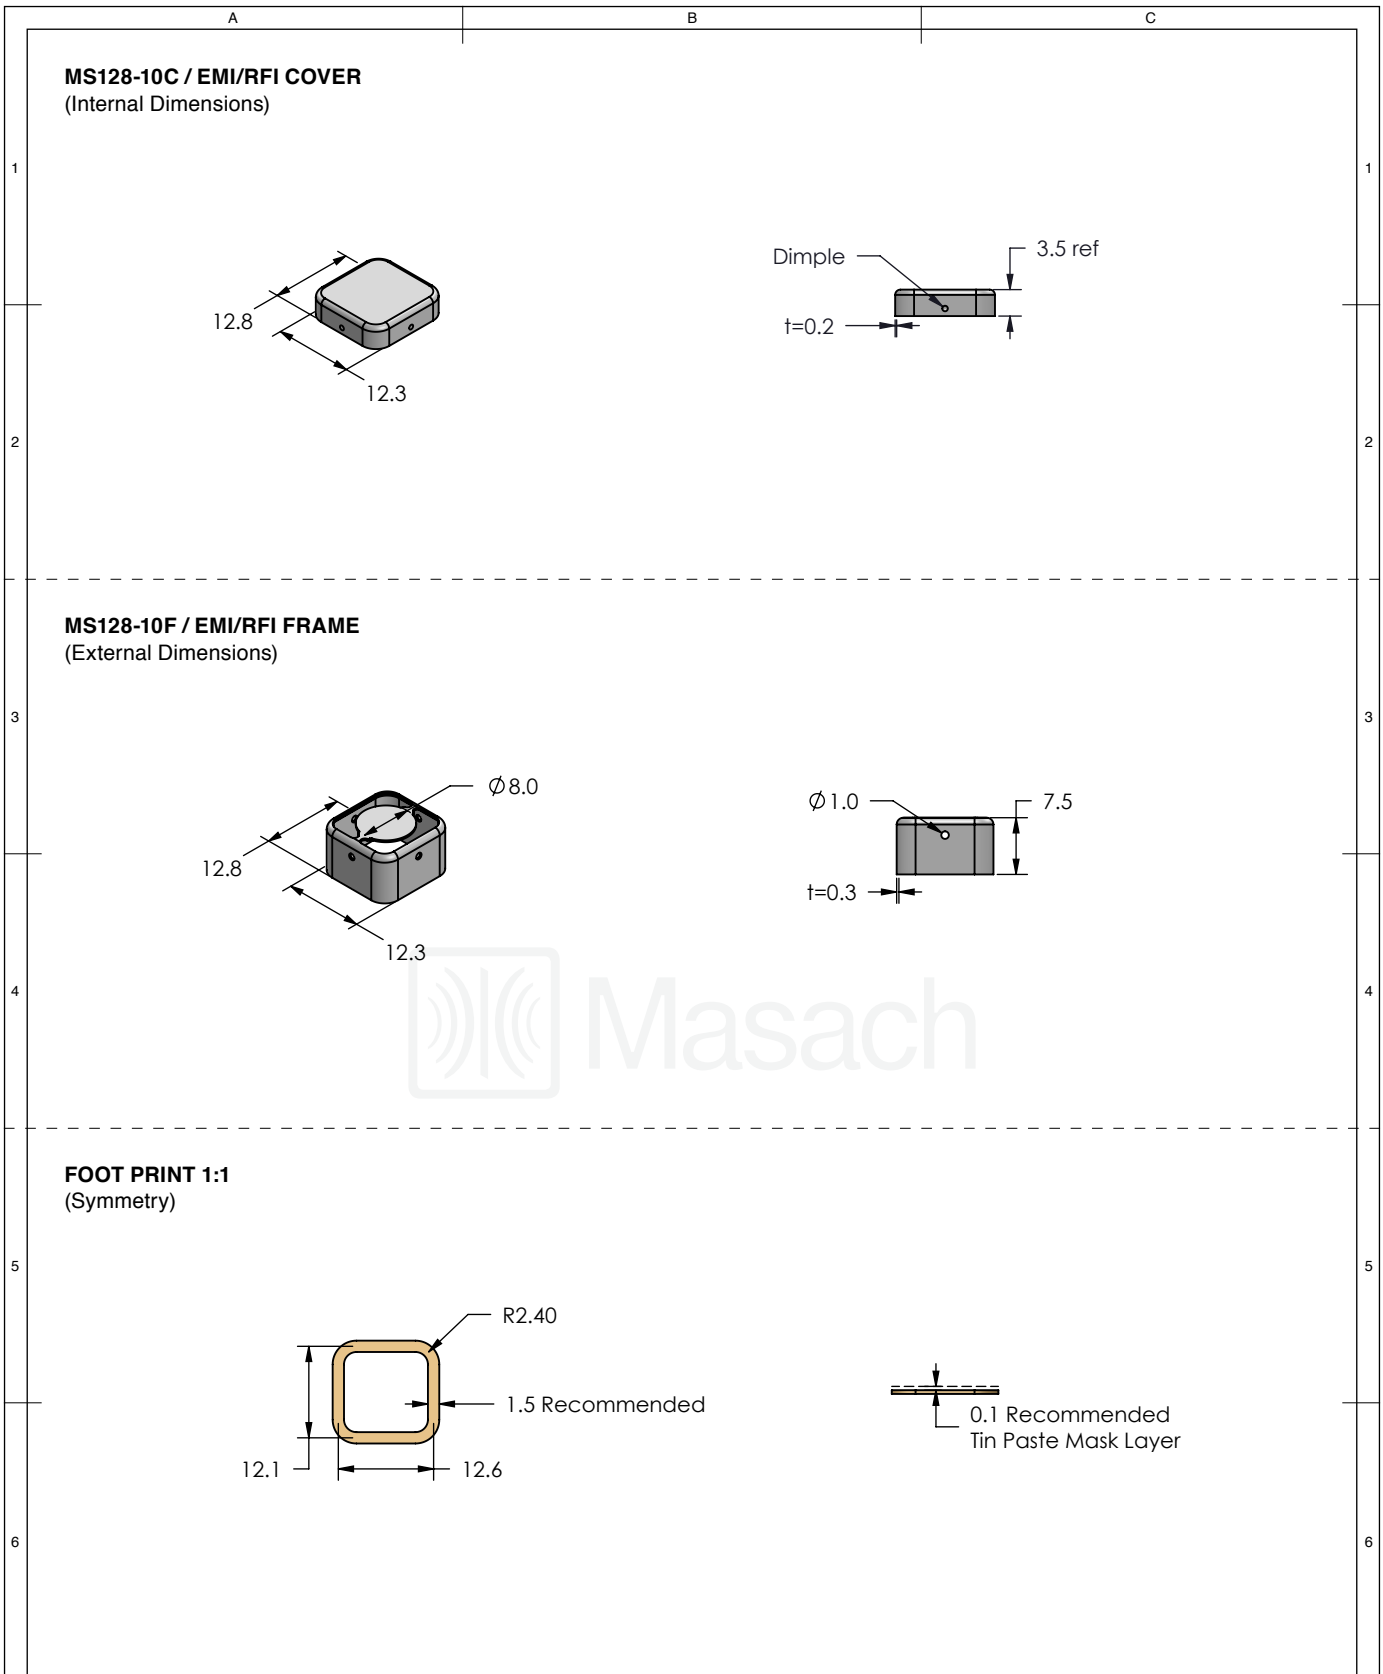

MS128-10*

DRAWN EMI/RFI SHIELD DATA-SHEET

*OPTIONAL SHIELD CONFIGURATIONS

MS SHIELD	MS SET PN.	MS ITEM PN.	DESCRIPTION	RAW MATERIAL
	MS128-10	MS128-10C	TWO-PIECE SHIELD COVER	TIN STEEL*
		MS128-10F	TWO-PIECE SHIELD FRAME	
	MS128-10-NS	MS128-10C-NS	TWO-PIECE SHIELD COVER	NICKEL SILVER**
		MS128-10F-NS	TWO-PIECE SHIELD FRAME	
		MS128-10S	ONE-PIECE SHIELD	TIN STEEL*
		MS128-10S-NS	ONE-PIECE SHIELD	NICKEL SILVER**

* TIN-PLATED STEEL: CRS ELECTROLYTIC TINPLATE

** NICKEL SILVER: UNS C77000 / UNS C73500

MS PN:

DESCRIPTION:

MATERIAL:

© MASACH TECH LTD.
22 HAGANAN, MODIIN 7169513 ISRAEL
T: (+972) 8-9754681 / F: (+972) 8-9754682
info@masach.com / www.masach.com

SHIELD TYPE:

SEAMLESS PROTECTIVE EMI/RFI CAGE

MMGS / PRINT 1:1 / A4

	MS SET PN:	DESCRIPTION:	MATERIAL:
	MS128-10	TWO-PIECE EM/RF SHIELD	TIN PLATED STEEL (1)
NOTE: (1) CRS ELECTROLYTIC TINPLATE (2) GENERAL TOLERANCE (+/-) 0.2MM			
© MASACH TECH LTD. 22 HAGANAN, MODIIN 7169513 ISRAEL T: (+972) 8-9754681 / F: (+972) 8-9754682 info@masach.com / www.masach.com	SHIELD TYPE:	 	
	SEAMLESS PROTECTIVE EMI/RFI CAGE		MMGS / PRINT 1:1 / A4