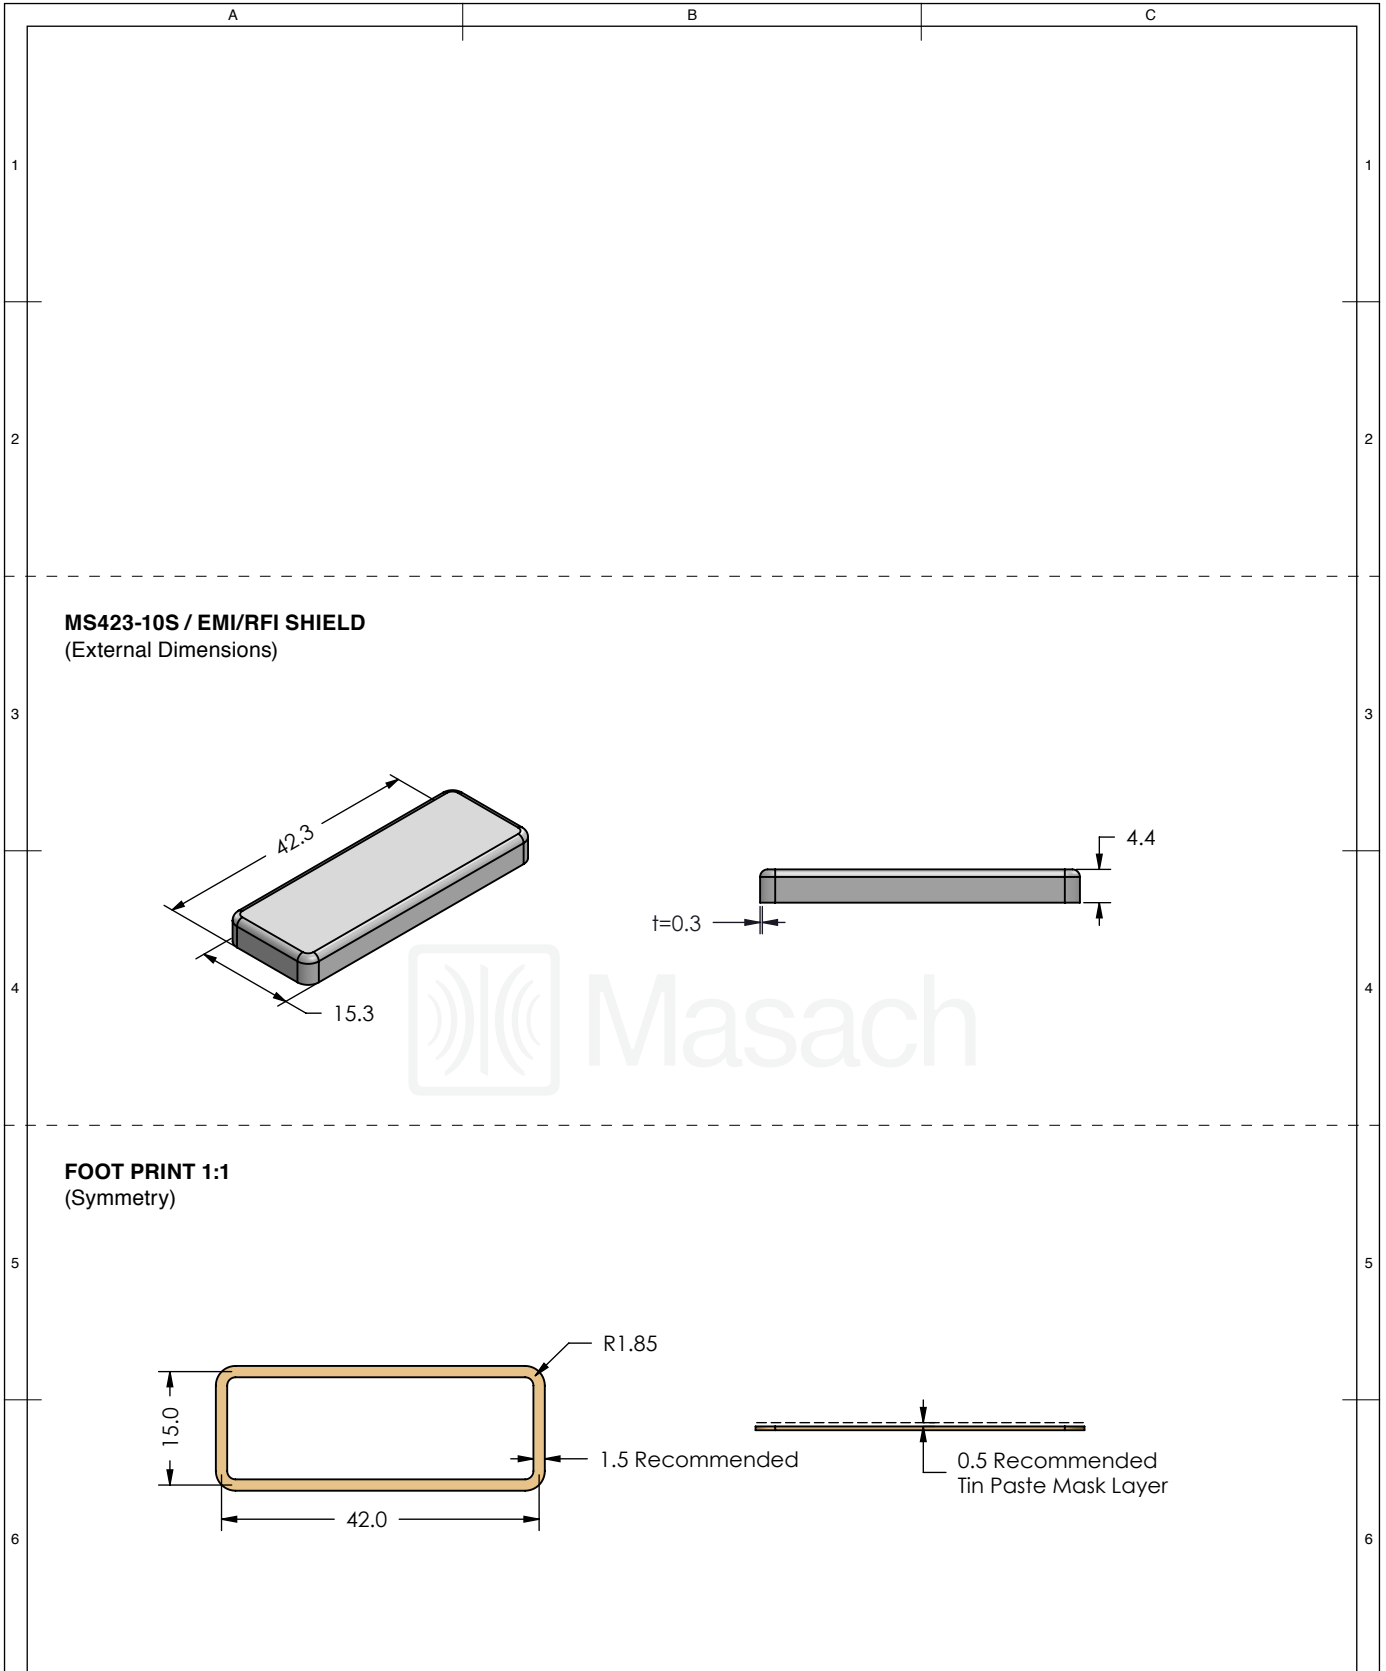

MS ITEM PN:	DESCRIPTION:	MATERIAL:
	MS423-10S	ONE-PIECE EMI/RF SHIELD	TIN PLATED STEEL (1)
NOTE: (1) CRS ELECTROLYTIC TINPLATE (2) GENERAL TOLERANCE (+/-) 0.2MM			
© MASACH TECH LTD. 22 HAGANAN, MODIIN 7169513 ISRAEL T: (+972) 8-9754681 / F: (+972) 8-9754682 info@masach.com / www.masach.com	SHIELD TYPE:		
	SEAMLESS PROTECTIVE EMI/RFI CAGE		MMGS / PRINT 1:1 / A4

This product has been designed and manufactured by © Masach Tech Ltd. The use of this product in any type of electronic device or application is not under Masach Tech Ltd. liability.