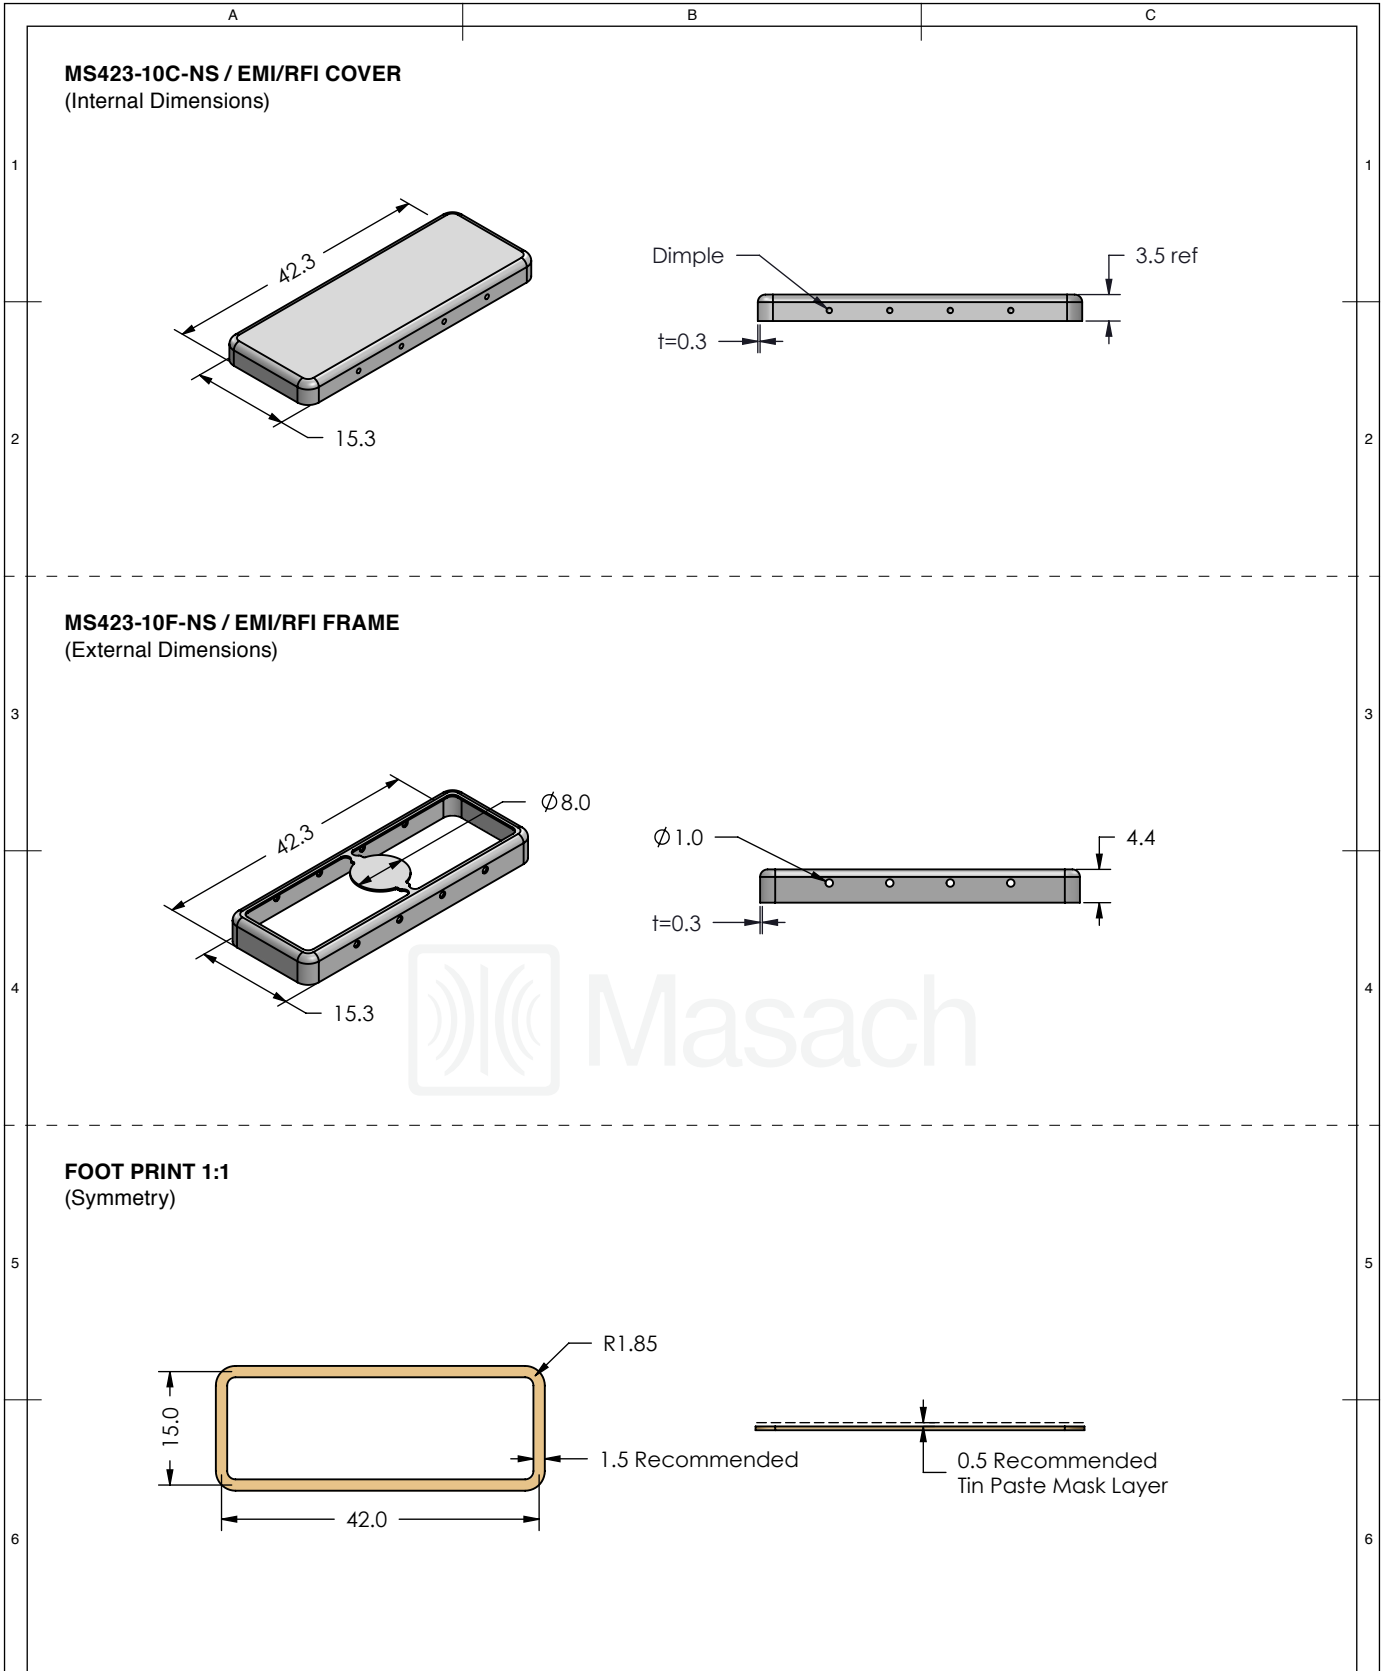

MS423-10*

DRAWN EMI/RFI SHIELD DATA-SHEET

*OPTIONAL SHIELD CONFIGURATIONS

MS SHIELD	MS SET PN.	MS ITEM PN.	DESCRIPTION	RAW MATERIAL
	MS423-10	MS423-10C	TWO-PIECE SHIELD COVER	TIN STEEL*
		MS423-10F	TWO-PIECE SHIELD FRAME	
	MS423-10-NS	MS423-10C-NS	TWO-PIECE SHIELD COVER	NICKEL SILVER**
		MS423-10F-NS	TWO-PIECE SHIELD FRAME	
		MS423-10S	ONE-PIECE SHIELD	TIN STEEL*
		MS423-10S-NS	ONE-PIECE SHIELD	NICKEL SILVER**

SHIELD TYPE:

SEAMLESS PROTECTIVE EMI/RFI CAGE

MMGS / PRINT 1:1 / A4

	MS SET PN:	DESCRIPTION:	MATERIAL:
	MS423-10	TWO-PIECE EM/RF SHIELD	TIN PLATED STEEL (1)
NOTE: (1) CRS ELECTROLYTIC TINPLATE (2) GENERAL TOLERANCE (+/-) 0.2MM			
© MASACH TECH LTD. 22 HAGANAN, MODIIN 7169513 ISRAEL T: (+972) 8-9754681 / F: (+972) 8-9754682 info@masach.com / www.masach.com	SHIELD TYPE:		
	SEAMLESS PROTECTIVE EMI/RFI CAGE		MMGS / PRINT 1:1 / A4

This product has been designed and manufactured by © Masach Tech Ltd. The use of this product in any type of electronic device or application is not under Masach Tech Ltd. liability.

	MS SET PN:	DESCRIPTION:	MATERIAL:
	MS423-10-NS	TWO-PIECE EM/RF SHIELD	NICKEL SILVER (1)
NOTE: (1) UNS C77000 / UNS C73500 (2) GENERAL TOLERANCE (+/-) 0.2MM			
© MASACH TECH LTD. 22 HAGANAN, MODIIN 7169513 ISRAEL T: (+972) 8-9754681 / F: (+972) 8-9754682 info@masach.com / www.masach.com	SHIELD TYPE:	 	
	SEAMLESS PROTECTIVE EMI/RFI CAGE		MMGS / PRINT 1:1 / A4