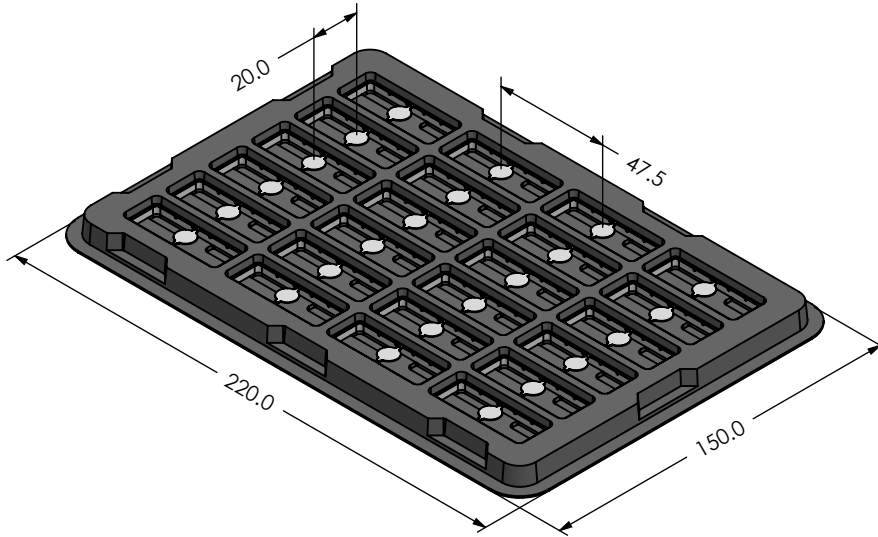

1 INCH	10 MM
MMGS / PRINT 1:1 / A4	

This product has been designed and manufactured by © Masach Tech Ltd. The use of this product in any type of electronic device or application is not under Masach Tech Ltd. liability.

A

B

C

MS423-10* / SMALL PACKING TRAY / SMD

* COMPATIBLE TO ALL SHIELD CONFIGURATIONS

MS423-10* / LARGE PACKING TRAY / SMD

* COMPATIBLE TO ALL SHIELD CONFIGURATIONS

MS PN: