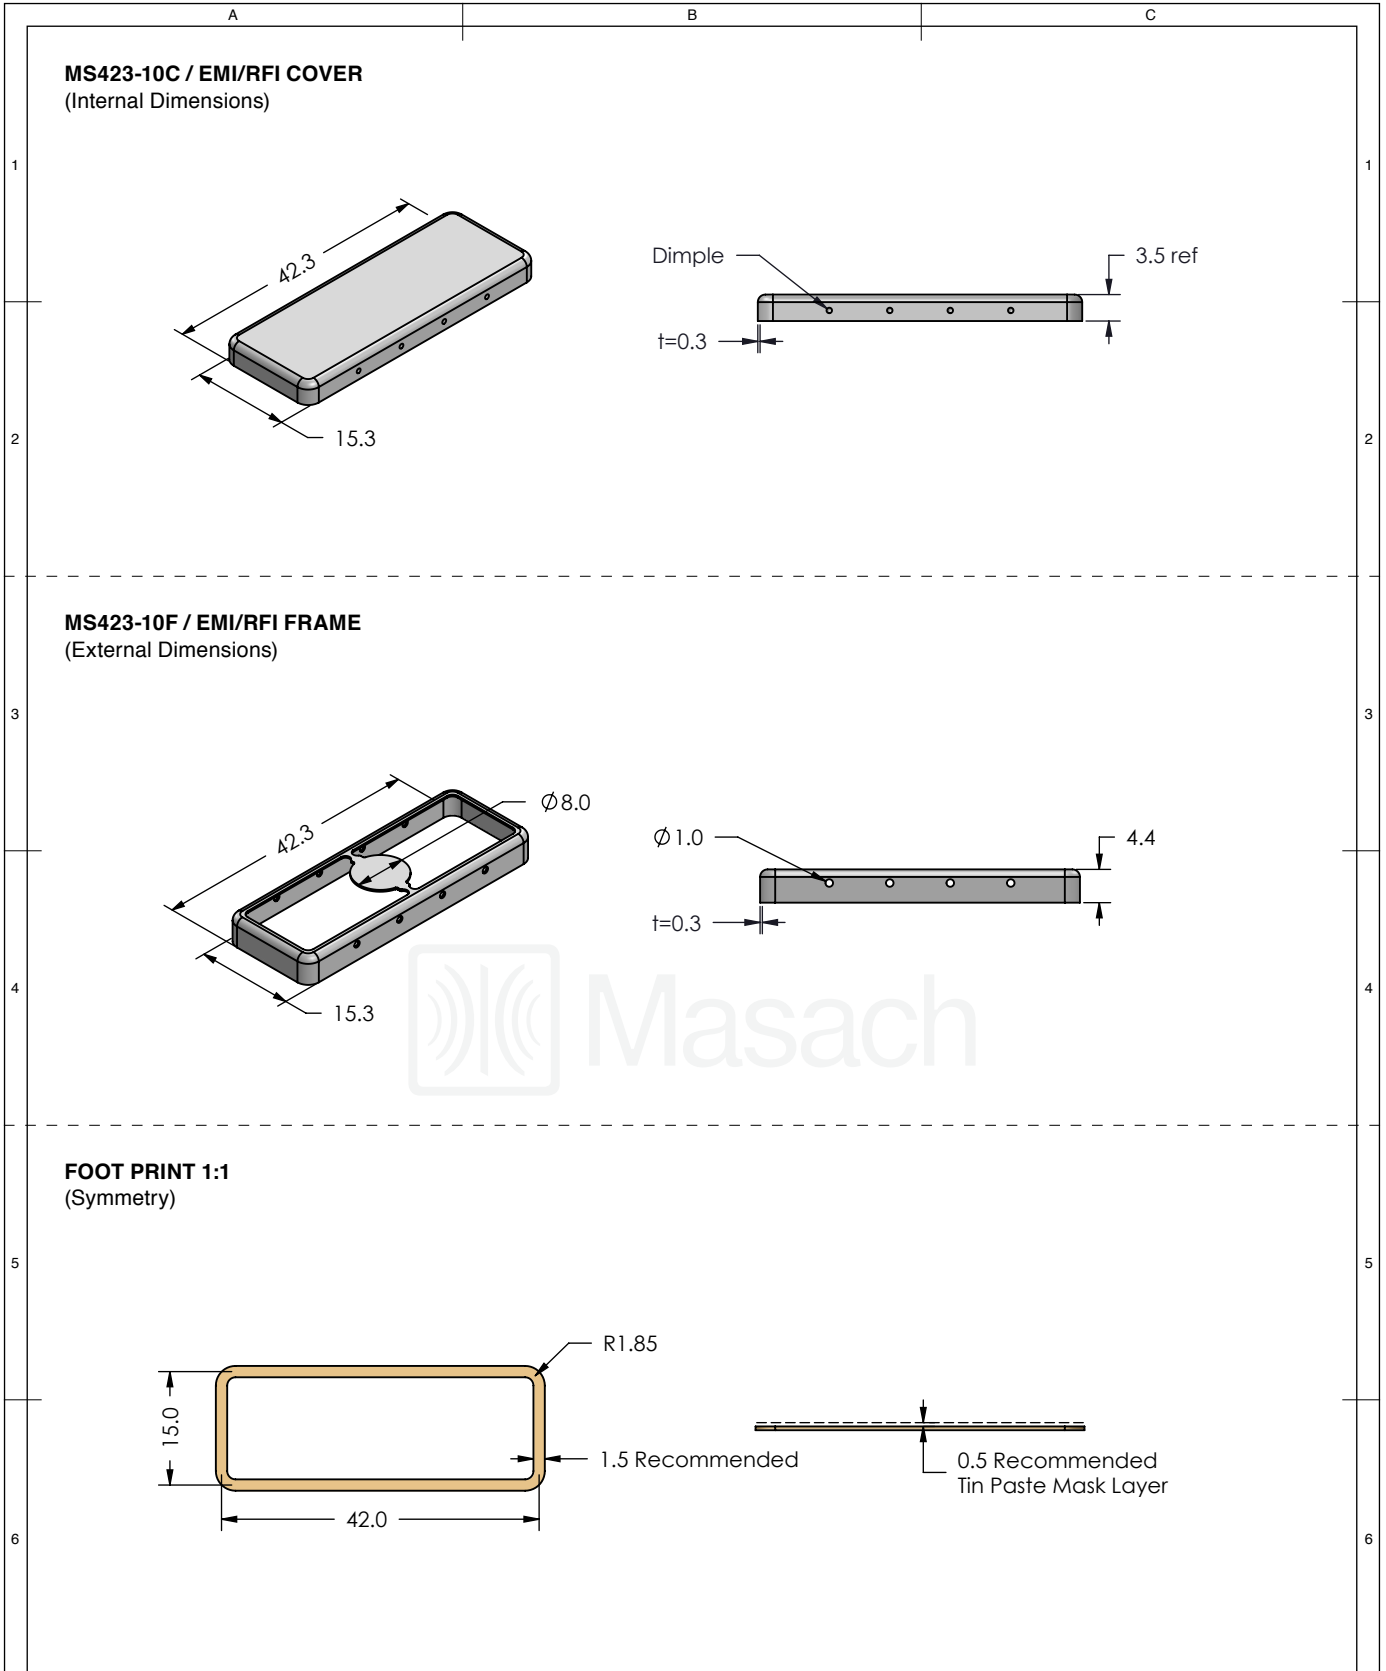

MS423-10*

DRAWN EMI/RFI SHIELD DATA-SHEET

*OPTIONAL SHIELD CONFIGURATIONS

MS SHIELD	MS SET PN.	MS ITEM PN.	DESCRIPTION	RAW MATERIAL
	MS423-10	MS423-10C	TWO-PIECE SHIELD COVER	TIN STEEL*
		MS423-10F	TWO-PIECE SHIELD FRAME	
	MS423-10-NS	MS423-10C-NS	TWO-PIECE SHIELD COVER	NICKEL SILVER**
		MS423-10F-NS	TWO-PIECE SHIELD FRAME	
		MS423-10S	ONE-PIECE SHIELD	TIN STEEL*
		MS423-10S-NS	ONE-PIECE SHIELD	NICKEL SILVER**

* TIN-PLATED STEEL: CRS ELECTROLYTIC TINPLATE

** NICKEL SILVER: UNS C77000 / UNS C73500

MS PN:

DESCRIPTION:

MATERIAL:

© MASACH TECH LTD.
22 HAGANAN, MODIIN 7169513 ISRAEL
T: (+972) 8-9754681 / F: (+972) 8-9754682
info@masach.com / www.masach.com

SHIELD TYPE:

SEAMLESS PROTECTIVE EMI/RFI CAGE

MMGS / PRINT 1:1 / A4

	MS SET PN:	DESCRIPTION:	MATERIAL:
	MS423-10	TWO-PIECE EM/RF SHIELD	TIN PLATED STEEL (1)
NOTE: (1) CRS ELECTROLYTIC TINPLATE (2) GENERAL TOLERANCE (+/-) 0.2MM			
© MASACH TECH LTD. 22 HAGANAN, MODIIN 7169513 ISRAEL T: (+972) 8-9754681 / F: (+972) 8-9754682 info@masach.com / www.masach.com	SHIELD TYPE:		
	SEAMLESS PROTECTIVE EMI/RFI CAGE		MMGS / PRINT 1:1 / A4