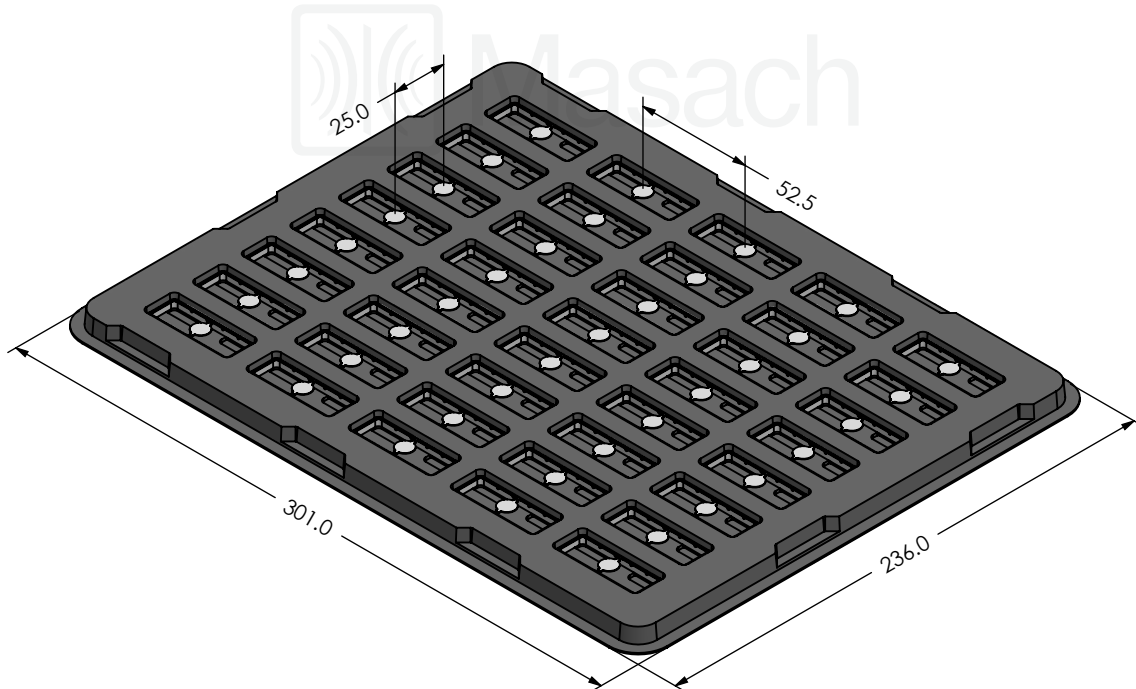

A

B

C

MS423-10* / SMALL PACKING TRAY / SMD

* COMPATIBLE TO ALL SHIELD CONFIGURATIONS

MS423-10* / LARGE PACKING TRAY / SMD

* COMPATIBLE TO ALL SHIELD CONFIGURATIONS

MS PN: