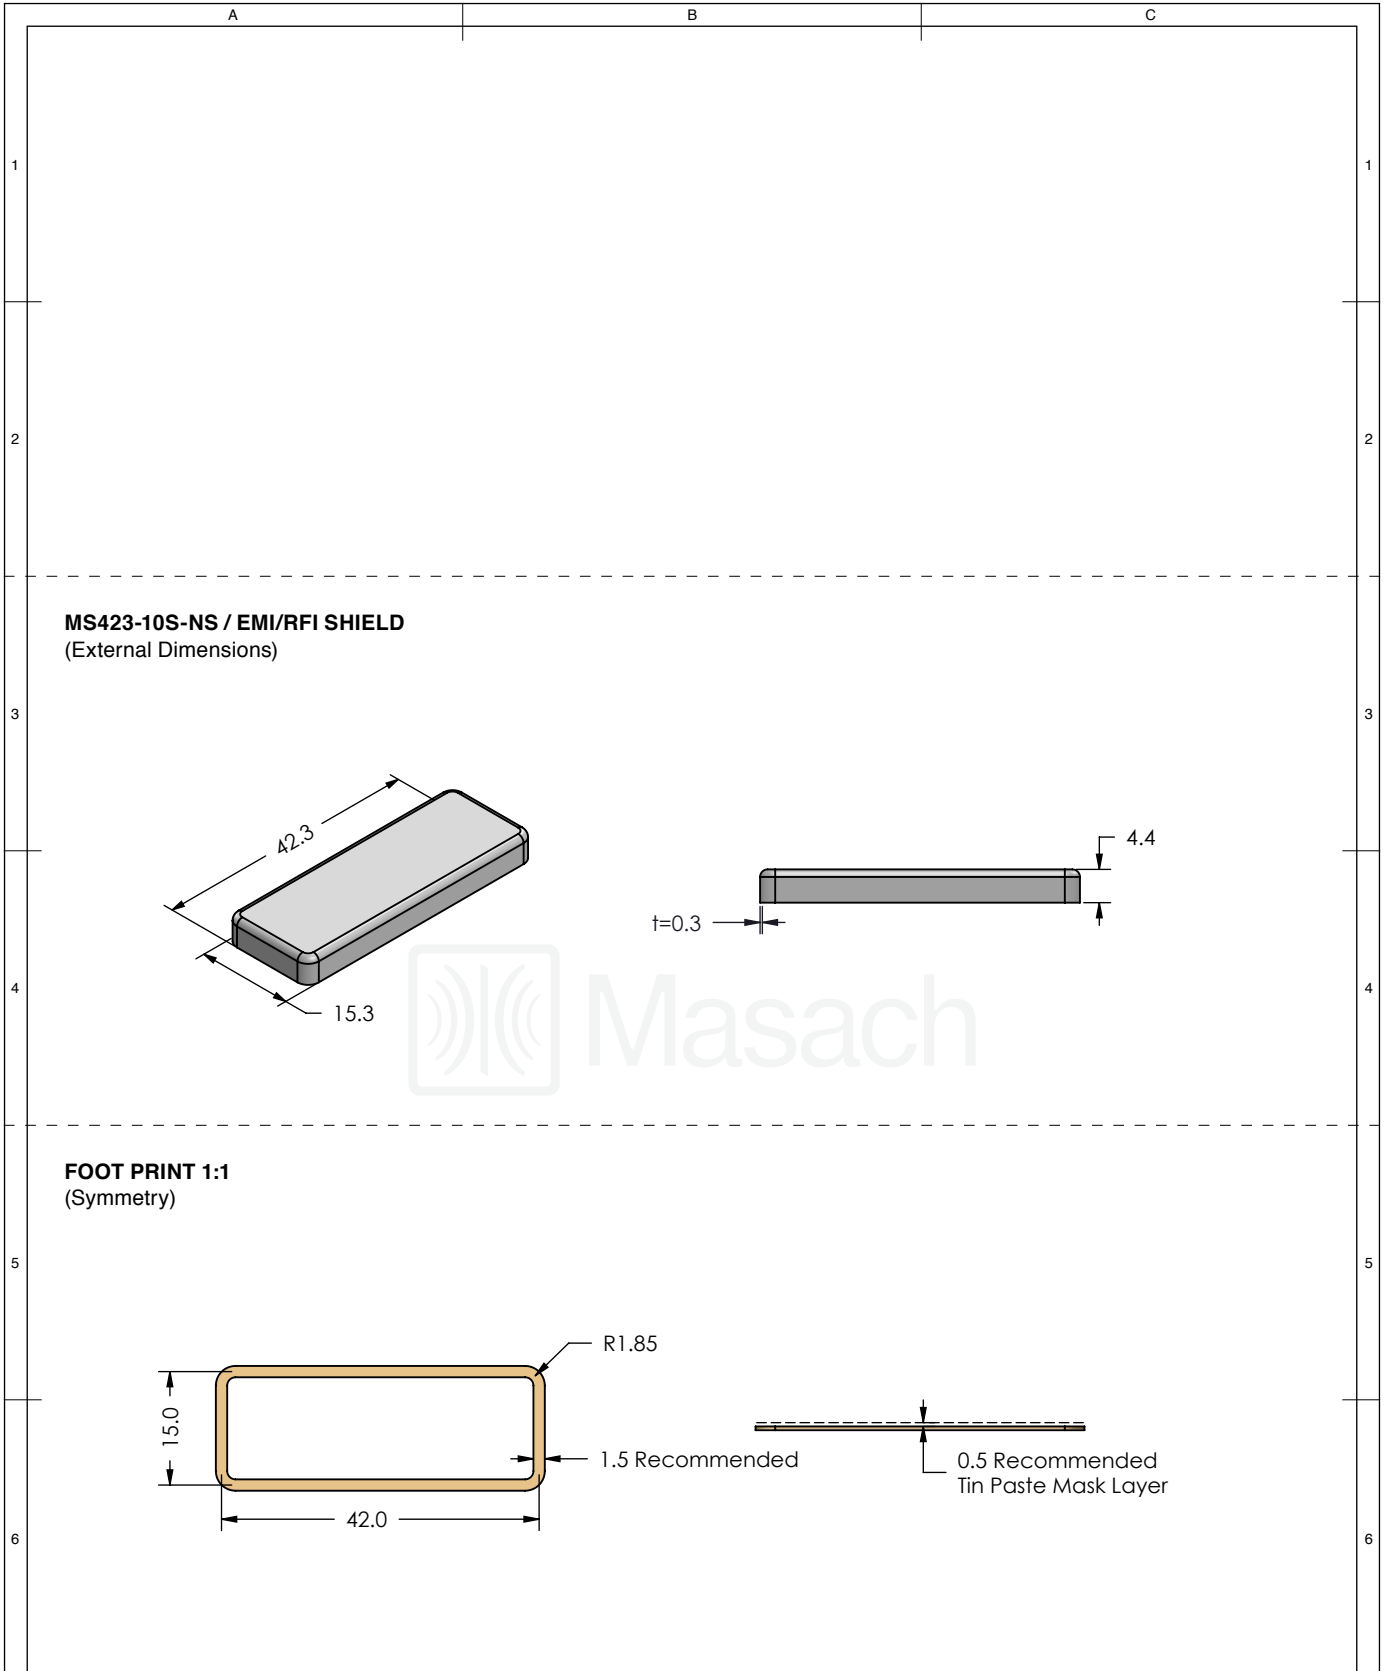

MS ITEM PN:	DESCRIPTION:	MATERIAL:
MS423-10S-NS	ONE-PIECE EMI/RF SHIELD	NICKEL SILVER (1)

NOTE: (1) UNS C77000 / UNS C73500 (2) GENERAL TOLERANCE (+/-) 0.2MM

© MASACH TECH LTD.
22 HAGANAN, MODIIN 7169513 ISRAEL
T: (+972) 8-9754681 / F: (+972) 8-9754682
info@masach.com / www.masach.com

SHIELD TYPE:
SEAMLESS PROTECTIVE EMI/RFI CAGE

1 INCH	10 MM
MMGS / PRINT 1:1 / A4	

This product has been designed and manufactured by © Masach Tech Ltd. The use of this product in any type of electronic device or application is not under Masach Tech Ltd. liability.