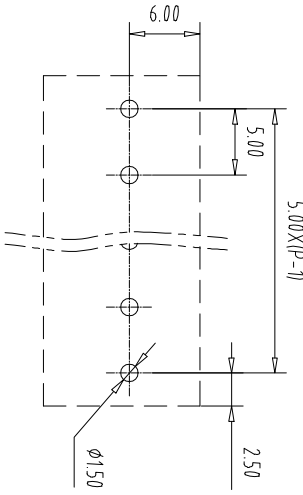

注：本板为禁止转输、复制、编辑文件，以及用其内容进行交流

Pitch	Range	In	Nominal Dimension	Range
mm		In mm		
Over	6	Over	10	Over
TO	10	TO	24	TO
6	10	24	30	60
			60	100
			100	150
			150	Over
				0.1/10
				±2°

REV	ECN NO.	CONTENT	CHK	DATE

- NOTES1:  
UL Standard  
1.Rating voltage/current: 300V//10A  
2.withstanding voltage: AC2000V//1Min  
3.Torque value: M2.5, 3.54LbIn  
4.Wire range: 26~12AWG  
IEC Standard

Pollution Degree	3	2	2
Overvoltage Category	III	II	II
Rate Impulse Voltage(KV)	/	/	/
Rate Voltage(V)	/	250V	/
Rate Current(A)	/	15A	/

- NOTES2:  
1.Housing: PA66(UL94V-0)  
2.Solder Pin: Copper alloy(Sn Plated)  
3.Cage: Brass(Ni Plated)  
4.Screw: Steel(M2.5,Zn Plated)

- NOTES3:  
1.Pitch: 5.0mm Poles: 02-24P  
2.Stripping length: 7mm  
3.Operating temperature: -40℃~+105℃  
4.RoHS Compliance

How to order  
MX103 - 5.0 - XXP - XXXX - XX - X - X

ITEM	NAME OF PART	NO. OF PART	Q'TY	MATERIAL	NOTE
DWG	CHK	DATE	UNITS	MM	SHEET/OF
		22.09.14	SCALE	1:1	1/1
APP	DATE		NAME		
			MX103-5.0-XXP		

CIXI MAXXU ELECTRONICS CO.,LTD  
MAXXU 慈溪市迈旭电子有限公司