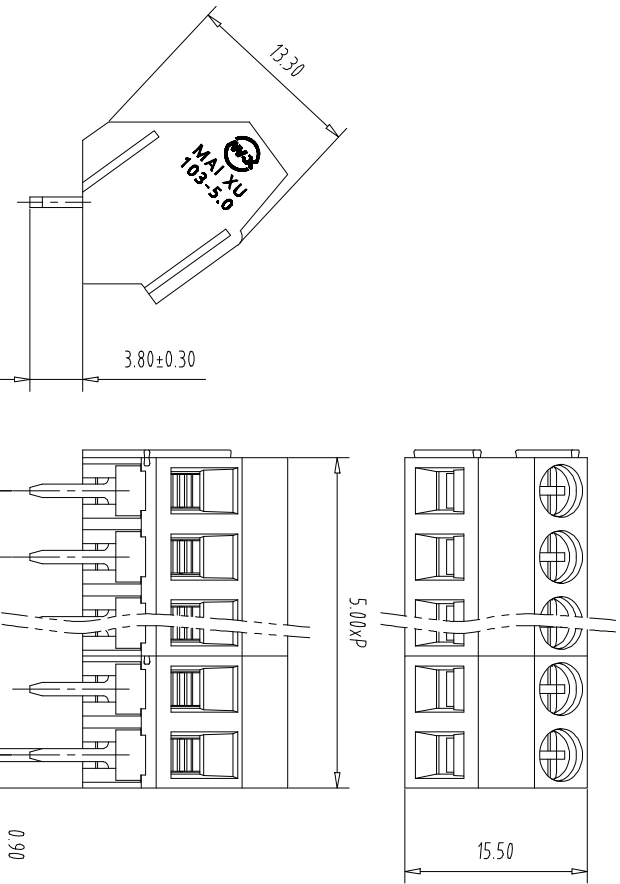

注：本板为禁止转输、复制、编辑文件，以及用其内容进行交流

Pitch	Range	In	Nominal Dimension	Range
mm		In mm		
Over	6	Over	10	Over
TO	10	TO	24	TO
6	10	24	30	60
			60	100
			100	150
			150	Over
				0.1/10
				±2°

REV	ECN NO.	CONTENT	CHK	DATE

- NOTES1:  
UL Standard  
1.Rating voltage/current: 300V//10A  
2.withstanding voltage: AC2000V//1Min  
3.Torque value: M2.5, 3.54LbIn  
4.Wire range: 26~12AWG  
IEC Standard

Pollution Degree	3	2	2
Overvoltage Category	III	II	II
Rate Impulse Voltage(KV)	/	/	/
Rate Voltage(V)	/	250V	/
Rate Current(A)	/	15A	/

- NOTES2:  
1.Housing: PA66(UL94V-0)  
2.Solder Pin: Copper alloy(Sn Plated)  
3.Cage: Brass(Ni Plated)  
4.Screw: Steel(M2.5,Zn Plated)

- NOTES3:  
1.Pitch: 5.0mm Poles: 02-24P  
2.Stripping length: 7mm  
3.Operating temperature: -40℃~+105℃  
4.RoHS Compliance

How to order  
MX103 - 5.0 - XXP - XXXX - XX - X - X

ITEM	NAME OF PART	NO. OF PART	Q'TY	MATERIAL	NOTE
DWG	CHK	DATE	UNITS	MM	SHEET/OF
		22.09.14	SCALE	1:1	1/1
APP	DATE		NAME		
			MX103-5.0-XXP		

CIXI MAXXU ELECTRONICS CO.,LTD  
MAXXU 慈溪市迈旭电子有限公司