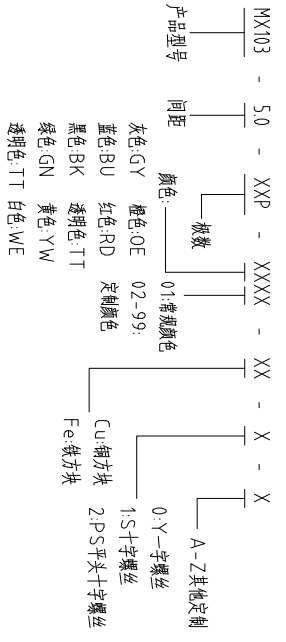

注：本板为禁止转输、复制、编辑文件，以及用其内容进行交流

Pitch	Range	In	Nominal Dimension	Range
mm		In mm		
Over	6	Over	10	Over
TO	10	TO	24	TO
6	10	24	30	60
			60	100
			100	150
			150	Over
				0.1/10
				±2°

REV	ECN NO.	CONTENT	CHK	DATE

- NOTES1:  
UL Standard  
1.Rating voltage/current: 300V//10A  
2.withstanding voltage: AC2000V//1Min  
3.Torque value: M2.5, 3.54LbIn  
4.Wire range: 26~12AWG  
IEC Standard

Pollution Degree	3	2	2
Overvoltage Category	III	II	II
Rate Impulse Voltage(KV)	/	/	/
Rate Voltage(V)	/	250V	/
Rate Current(A)	/	15A	/

- NOTES2:  
1.Housing: PA66(UL94V-0)  
2.Solder Pin: Copper alloy(Sn Plated)  
3.Cage: Brass(Ni Plated)  
4.Screw: Steel(M2.5,Zn Plated)

- NOTES3:  
1.Pitch: 5.0mm Poles: 02-24P  
2.Stripping length: 7mm  
3.Operating temperature: -40℃~+105℃  
4.RoHS Compliance

How to order  
MX103 - 5.0 - XXP - XXXX - XX - X - X

ITEM	NAME OF PART	NO. OF PART	Q'TY	MATERIAL	NOTE
DWG	CHK	DATE	UNITS	MM	SHEET/OF
		22.09.14	SCALE	1:1	1/1
APP	DATE		NAME		
			MX103-5.0-XXP		

CIXI MAXXU ELECTRONICS CO.,LTD  
MAXXU 慈溪市迈旭电子有限公司