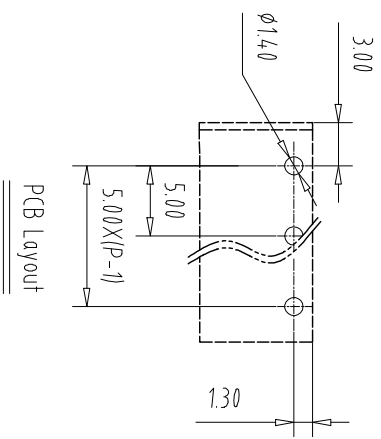

注：本板为禁止传输、复制、编辑文件，以及用其内容进行交流

REV	ECN NO.	CONTENT	CHK	DATE

NOTES1:  
 UL Standard  
 1.Rating voltage/current: 300V/10A  
 2.withstanding voltage: AC1500V/1Min  
 3.Torque value: M2.5, 3.54Lbin  
 4.Wire range: 26~14AWG

Pollution Degree	3	2	2
Overvoltage Category	III	II	II
Rate Impulse Voltage(kV)	/	/	/
Rate Voltage(V)	/	250V	/
Rate Current(A)	/	10A	/

NOTES2:  
 1.Housing: PA66(UL94V-0)  
 2.Solder Pin: Copper alloy(Sn Plated)  
 3.Spring: Stainless Steel  
 4.Screw: Steel(M2.5,Zn Plated)

NOTES3:  
 1.Pitch: 5.0mm Poles: 02-24P  
 2.Stripping length: 6-7mm  
 3.Operating temperature: -40℃~+105℃  
 4.RoHS Compliance

How to order  
 MX126R - 5.0 - XXP - XXXX - XX - X - X  
 产品型号 间距 颜色 极数  
 颜色:GY 橙色:OE 01常规颜色  
 蓝色:BU 红色:RD 定制颜色  
 黑色:BK 透明色:TT  
 绿色:GN 黄色:YW  
 透明色:TT 白色:WE  
 A-Z其他定制  
 0-Y一字螺丝  
 1-S十字螺丝  
 2-PS平头十字螺丝  
 Cu:铜方块  
 Fe:铁方块

Pitch	Range	In	Nominal Dimension	Range		
mm	Over	In mm	Over	Over	Over	Over
	6	10	30	60	100	150
	TO	TO	TO	TO	TO	TO
	6	10	24	30	60	100
	±0.15	±0.20	±0.30	±0.30	±0.50	±0.70
						±1.00
						±1.30
						±2°