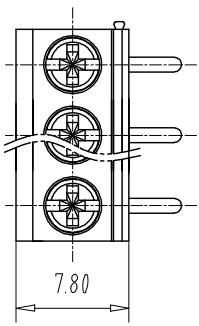

注：本板为禁止传输、复制、编辑文件，以及用其内容进行交流

REV	ECN NO.	CONTENT	CHK	DATE

NOTES1:
UL Standard
1.Rating voltage/current: 300V/10A
2.withstanding voltage: AC1500V/1Min
3.Torque value: M2.5, 3.54Lbin
4.Wire range: 26~14AWG

Pollution Degree	3	2	2
Overvoltage Category	III	II	II
Rate Impulse Voltage(kV)	/	/	/
Rate Voltage(V)	/	250V	/
Rate Current(A)	/	10A	/

NOTES2:
1.Housing: PA66(UL94V-0)
2.Solder Pin: Copper alloy(Sn Plated)
3.Spring: Stainless Steel
4.Screw: Steel(M2.5,Zn Plated)

NOTES3:
1.Pitch: 5.0mm Poles: 02-24P
2.Stripping length: 6-7mm
3.Operating temperature: -40℃~+105℃
4.RoHS Compliance

How to order
MX126R - 5.0 - XXP - XXXX - XX - X - X
产品型号 间距 颜色 极数
颜色:GY 橙色:OE 01常规颜色
蓝色:BU 红色:RD 定制颜色
黑色:BK 透明色:TT
绿色:GN 黄色:YW
透明色:TT 白色:WE
A-Z其他定制
0-Y一字螺丝
1-S十字螺丝
2-PS平头十字螺丝
Cu:铜方块
Fe:铁方块

Pitch	Range	In	Nominal Dimension	Range		
mm	Over	In mm	Over	Over	Over	Over
	6	10	30	60	100	150
	TO	TO	TO	TO	TO	TO
	6	10	24	30	60	100
	±0.15	±0.20	±0.30	±0.30	±0.50	±0.70
						±1.00
						±1.30
						±2°

ITEM	NAME OF PART	NO. OF PART	Q'TY	MATERIAL	NOTE
DWG	CHK	DATE	UNITS	MM	SHEET/OF
		22.09.14			1/1
APP	DATE		SCALE	1:1	
				A4	
			NAME	MX126R-5.0-XXP	
			DWGNO.		

CIXI MAXXU ELECTRONICS CO.,LTD
慈溪市迈旭电子有限公司