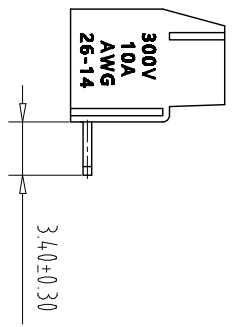

注：本板为禁止传输、复制、编辑文件，以及用其内容进行交流

REV	ECN NO.	CONTENT	CHK	DATE

NOTES1:  
 UL Standard  
 1.Rating voltage/current: 300V/10A  
 2.withstanding voltage: AC1500V/1Min  
 3.Torque value: M2.5, 3.54Lbin  
 4.Wire range: 26~14AWG

Pollution Degree	3	2	2
Overvoltage Category	III	II	II
Rate Impulse Voltage(kV)	/	/	/
Rate Voltage(V)	/	250V	/
Rate Current(A)	/	10A	/

NOTES2:  
 1.Housing: PA66(UL94V-0)  
 2.Solder Pin: Copper alloy(Sn Plated)  
 3.Spring: Stainless Steel  
 4.Screw: Steel(M2.5,Zn Plated)

NOTES3:  
 1.Pitch: 5.0mm Poles: 02-24P  
 2.Stripping length: 6-7mm  
 3.Operating temperature: -40℃~+105℃  
 4.RoHS Compliance

How to order  
 MX126R - 5.0 - XXP - XXXX - XX - X - X  
 产品型号 间距 颜色 极数  
 颜色:GY 橙色:OE 01常规颜色  
 蓝色:BU 红色:RD 定制颜色  
 黑色:BK 透明色:TT  
 绿色:GN 黄色:YW  
 透明色:TT 白色:WE  
 A-Z其他定制  
 0-Y一字螺丝  
 1-S十字螺丝  
 2-PS平头十字螺丝  
 Cu:铜方块  
 Fe:铁方块

Pitch	Range	In	Nominal Dimension	Range		
mm	Over	In mm	Over	Over	Over	Over
	6	10	30	60	100	150
	TO	TO	TO	TO	TO	TO
	6	10	24	30	60	100
	±0.15	±0.20	±0.30	±0.30	±0.50	±0.70
						±1.00
						±1.30
						±2°