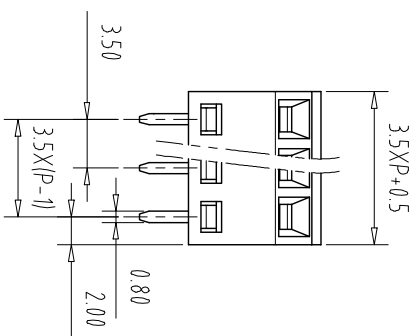

注：本板为禁止传输、复制、编辑、修改、以及利用其内容进行交流

Pitch Range In mm	Nominal Dimension	Range In mm	Over 6 TO	Over 10 TO	Over 24 TO	Over 30 TO	Over 60 TO	Over 100 TO	Over 150 TO
±0.15	±0.20	±0.30	±0.30	±0.50	±0.70	±1.00	±1.30	±1.50	±2.0

REV	ECN NO.	CONTENT	CHK	DATE

NOTES1:  
UL Standard

1	Use group	B	C	D
	Rated Current	10A	/	10A
	Rated Voltage	300V	/	300V

- 2.Torque value: M2, 1.77Lbin
- 3.Wire range: 26~16AWG

IEC Standard

1	Pollution Degree	3	2	2
	Overvoltage Category	III	II	II
	Rate Impulse Voltage(KV)	2.5KV	2.5KV	2.5KV
	Rate Voltage(V)	160V	200V	400V
	Rate Current(A)	10A	10A	10A

- 2. Torque value: M2, 0.2Nm
- 3.wire range: 0.2~1.5mm<sup>2</sup>

NOTES2:

- 1.Housing: PA66 (UL94V-0)
- 2.Cover: PA66 (UL94V-0)
- 3.Cage: Brass (Ni Plated)
- 4.Solder Pin: Copper alloy(Sn Plated)
- 5.Screw: Steel (M2,Zn Plated)

NOTES3:

- 1.Pitch: 3.5mm Poles: 02-24P
- 2.Stripping length: 5mm
- 3.Operating temperature: -40°C~+105°C
- 4.RoHS Compliance

How to order

MX127S - 35 - XXP - XXXX - XX - X - X

ITEM	NAME OF PART	NO. OF PART	Q'TY	MATERIAL	NOTE
DWG	CHK	DATE	SCALE	SHEET/OF	1/1
APP	DATE		1:1	A4	1/1
	NAME				