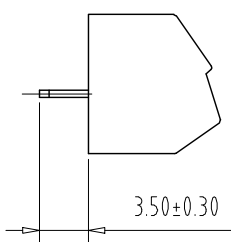

注：本板为禁止传输、复制、编辑、修改、以及利用其内容进行交流

Pitch Range In mm	Nominal Dimension	Range In mm	Over 6 TO	Over 10 TO	Over 24 TO	Over 30 TO	Over 60 TO	Over 100 TO	Over 150 TO
±0.15	±0.20	±0.30	±0.30	±0.50	±0.70	±1.00	±1.30	±1.50	±2.0

REV	ECN NO.	CONTENT	CHK	DATE

NOTES1:  
UL Standard

1	Use group	B	C	D
	Rated Current	10A	/	10A
	Rated Voltage	300V	/	300V

- 2.Torque value: M2, 1.77Lbin
- 3.Wire range: 26~16AWG

IEC Standard

1	Pollution Degree	3	2	2
	Overvoltage Category	III	II	II
	Rate Impulse Voltage(KV)	2.5KV	2.5KV	2.5KV
	Rate Voltage(V)	160V	200V	400V
	Rate Current(A)	10A	10A	10A

- 2. Torque value: M2, 0.2Nm
- 3.wire range: 0.2~1.5mm<sup>2</sup>

NOTES2:

- 1.Housing: PA66 (UL94V-0)
- 2.Cover: PA66 (UL94V-0)
- 3.Cage: Brass (Ni Plated)
- 4.Solder Pin: Copper alloy(Sn Plated)
- 5.Screw: Steel (M2,Zn Plated)

NOTES3:

- 1.Pitch: 3.5mm Poles: 02-24P
- 2.Stripping length: 5mm
- 3.Operating temperature: -40°C~+105°C
- 4.RoHS Compliance

How to order

MX127S - 35 - XXP - XXXX - XX - X - X

ITEM	NAME OF PART	NO. OF PART	Q'TY	MATERIAL	NOTE
DWG	CHK	DATE	SCALE	SHEET/OF	1/1
APP	DATE		1:1	A4	1/1
	NAME				