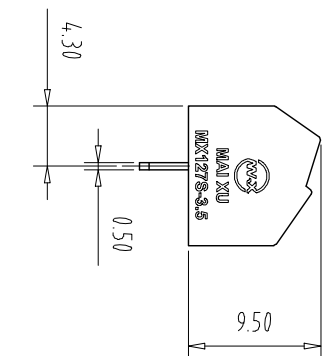

注：本板为禁止传输、复制、编辑、修改、以及利用其内容进行交流

Pitch Range In mm	Nominal Dimension	Range In mm	Over 6 TO	Over 10 TO	Over 24 TO	Over 30 TO	Over 60 TO	Over 100 TO	Over 150 TO
±0.15	±0.20	±0.30	±0.30	±0.50	±0.70	±1.00	±1.30	±1.50	±2.0

REV	ECN NO.	CONTENT	CHK	DATE

NOTES1:  
UL Standard

1	Use group	B	C	D
	Rated Current	10A	/	10A
	Rated Voltage	300V	/	300V

- 2.Torque value: M2, 1.77Lbin
- 3.Wire range: 26~16AWG

IEC Standard

1	Pollution Degree	3	2	2
	Overvoltage Category	III	II	II
	Rate Impulse Voltage(KV)	2.5KV	2.5KV	2.5KV
	Rate Voltage(V)	160V	200V	400V
	Rate Current(A)	10A	10A	10A

- 2. Torque value: M2, 0.2Nm
- 3.wire range: 0.2~1.5mm<sup>2</sup>

NOTES2:

- 1.Housing: PA66 (UL94V-0)
- 2.Cover: PA66 (UL94V-0)
- 3.Cage: Brass (Ni Plated)
- 4.Solder Pin: Copper alloy(Sn Plated)
- 5.Screw: Steel (M2,Zn Plated)

NOTES3:

- 1.Pitch: 3.5mm Poles: 02-24P
- 2.Stripping length: 5mm
- 3.Operating temperature: -40°C~+105°C
- 4.RoHS Compliance

How to order

MX127S - 35 - XXP - XXXX - XX - X - X

ITEM	NAME OF PART	NO. OF PART	Q'TY	MATERIAL	NOTE
DWG	CHK	DATE	SCALE	SHEET/OF	1/1
APP	DATE		1:1	A4	1/1
	NAME				