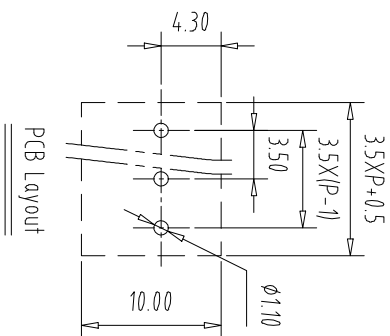

注：本板为禁止传输、复制、编辑、修改、以及利用其内容进行交流

Pitch Range In mm	Nominal Dimension	Range In mm	Over 6 TO	Over 10 TO	Over 24 TO	Over 30 TO	Over 60 TO	Over 100 TO	Over 150 TO
±0.15	±0.20	±0.30	±0.30	±0.50	±0.70	±1.00	±1.30	±1.50	±2.0

REV	ECN NO.	CONTENT	CHK	DATE

NOTES1:  
UL Standard

1	Use group	B	C	D
	Rated Current	10A	/	10A
	Rated Voltage	300V	/	300V

- 2.Torque value: M2, 1.77Lbin
- 3.Wire range: 26~16AWG

IEC Standard

1	Pollution Degree	3	2	2
	Overvoltage Category	III	II	II
	Rate Impulse Voltage(KV)	2.5KV	2.5KV	2.5KV
	Rate Voltage(V)	160V	200V	400V
	Rate Current(A)	10A	10A	10A

- 2. Torque value: M2, 0.2Nm
- 3.wire range: 0.2~1.5mm<sup>2</sup>

NOTES2:

- 1.Housing: PA66 (UL94V-0)
- 2.Cover: PA66 (UL94V-0)
- 3.Cage: Brass (Ni Plated)
- 4.Solder Pin: Copper alloy(Sn Plated)
- 5.Screw: Steel (M2,Zn Plated)

NOTES3:

- 1.Pitch: 3.5mm Poles: 02-24P
- 2.Stripping length: 5mm
- 3.Operating temperature: -40°C~+105°C
- 4.RoHS Compliance

How to order

MX127S - 35 - XXP - XXXX - XX - X - X

ITEM	NAME OF PART	NO. OF PART	Q'TY	MATERIAL	NOTE
DWG	CHK	DATE	SCALE	SHEET/OF	1/1
APP	DATE		1:1	A4	1/1
	NAME				