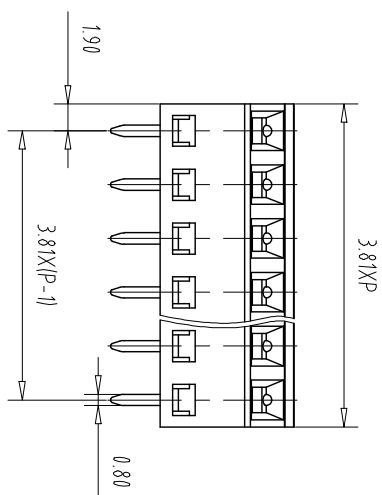

注: 本板为禁止传输、复制、编辑文档, 以及用其内容进行交流

PGB Layout

Pitch	Range	In	Nominal Dimension	Range
mm	Over 6	Over 10	Over 30	Over 60
	TO 6	TO 10	TO 30	TO 60
	TO 10	TO 24	TO 30	TO 60
	TO 24	TO 30	TO 60	TO 100
	TO 30	TO 60	TO 100	TO 150
	TO 60	TO 100	TO 150	TO 150

REV	ECN NO.	CONTENT	CHK	DATE

NOTES 1:

- UL Standard
- | Use group | B | C | D |
|---------------|------|---|------|
| Rated Current | 10A | / | 10A |
| Rated Voltage | 300V | / | 300V |
- 2 withstanding voltage: AC1600V/1Min
 3 Torque value: M2, 1.77Lb.in
 4. Wire range: 26~16AWG

NOTES 2:

- 1.Housing: PA66(UL94V-0)
 2.Cage: Brass(Ni Plated)
 3.Solder Pin: Copper alloy(Sn Plated)
 4.Screw: Steel(M2,Zn Plated)

NOTES 3:

- 1.Pitch: 3.81mm Poles: 02-24P
 2.Stripping length: 5mm
 3.Operating temperature: -40℃~+105℃
 4.RoHS Compliance