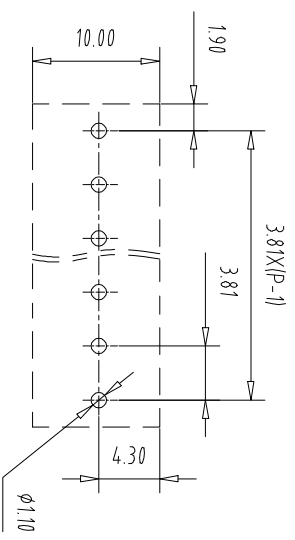

注: 本板为禁止传输、复制、编辑文档, 以及用其内容进行交流

PGB Layout

Pitch	Range	In	Nominal Dimension	Range
mm	Over 6	Over 10	Over 30	Over 60
	TO 6	TO 10	TO 30	TO 60
	TO 10	TO 24	TO 30	TO 60
	TO 24	TO 30	TO 60	TO 100
	TO 30	TO 60	TO 100	TO 150
	TO 60	TO 100	TO 150	TO 150

REV	ECN NO.	CONTENT	CHK	DATE

NOTES 1:

- UL Standard
- | Use group | B | C | D |
|---------------|------|---|------|
| Rated Current | 10A | / | 10A |
| Rated Voltage | 300V | / | 300V |
- 2 withstanding voltage: AC1600V/1Min
 3 Torque value: M2, 1.77Lb.in
 4. Wire range: 26~16AWG

IEC Standard

Pollution Degree	3	2	2
Overvoltage Category	III	III	II
Rate Impulse Voltage(KV)	2.5	2.5	2.5
Rate Voltage(V)	160V	200V	400V
Rate Current(A)	10A	10A	10A

2. Torque value: M2, 0.2Nm
 3. wire range: 0.2-1.5mm²

NOTES 2:

- 1.Housing: PA66(UL94V-0)
 2.Cage: Brass(Ni Plated)
 3.Solder Pin: Copper alloy(Sn Plated)
 4.Screw: Steel(M2,Zn Plated)

NOTES 3:

- 1.Pitch: 3.81mm Poles: 02-24P
 2.Stripping length: 5mm
 3.Operating temperature: -40℃~+105℃
 4.RoHS Compliance