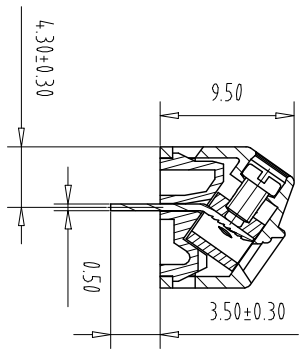

注: 本板为禁止传输、复制、编辑文档, 以及用其内容进行交流

PGB Layout

Pitch	Range	In	Nominal Dimension	Range
mm	Over 6	Over 10	Over 30	Over 60
	TO 6	TO 10	TO 30	TO 60
	TO 10	TO 24	TO 30	TO 60
	TO 24	TO 30	TO 60	TO 100
	TO 30	TO 60	TO 100	TO 150
	TO 60	TO 100	TO 150	TO 150

REV	ECN NO.	CONTENT	CHK	DATE

NOTES 1:

- UL Standard
- | Use group | B | C | D |
|---------------|------|---|------|
| Rated Current | 10A | / | 10A |
| Rated Voltage | 300V | / | 300V |
- 2 withstanding voltage: AC1600V/1Min
 3 Torque value: M2, 1.77Lb.in
 4. Wire range: 26~16AWG

IEC Standard

Pollution Degree	3	2	2
Overvoltage Category	III	III	II
Rate Impulse Voltage(KV)	2.5	2.5	2.5
Rate Voltage(V)	160V	200V	400V
Rate Current(A)	10A	10A	10A

2. Torque value: M2, 0.2Nm
 3. wire range: 0.2-1.5mm²

NOTES 2:

- 1.Housing: PA66(UL94V-0)
 2.Cage: Brass(Ni Plated)
 3.Solder Pin: Copper alloy(Sn Plated)
 4.Screw: Steel(M2,Zn Plated)

NOTES 3:

- 1.Pitch: 3.81mm Poles: 02-24P
 2.Stripping length: 5mm
 3.Operating temperature: -40℃~+105℃
 4.RoHS Compliance