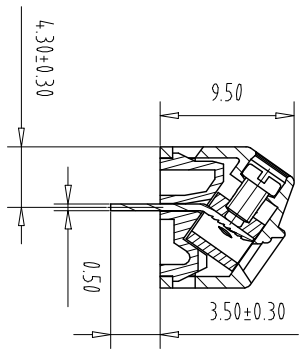

注: 本板为禁止传输、复制、编辑文档, 以及用其内容进行交流

PGB Layout

Pitch Range	In mm	Nominal Dimension	Range
Over 6	Over 10	Over 30	Over 60
TO 6	TO 10	TO 30	TO 60
±0.15	±0.20	±0.30	±0.50
		±0.70	±1.00
			±1.30

REV	ECN NO.	CONTENT	CHK	DATE

NOTES 1:

- UL Standard
- | Use group     | B    | C | D    |
|---------------|------|---|------|
| Rated Current | 10A  | / | 10A  |
| Rated Voltage | 300V | / | 300V |
- 2 withstanding voltage: AC1600V/1Min  
 3 Torque value: M2, 1.77Lb.in  
 4. Wire range: 26~16AWG

IEC Standard

Pollution Degree	3	2	2
Overvoltage Category	III	III	II
Rate Impulse Voltage(kV)	2.5	2.5	2.5
Rate Voltage(V)	160V	200V	400V
Rate Current(A)	10A	10A	10A

2. Torque value: M2, 0.2Nm  
 3. wire range: 0.2-1.5mm<sup>2</sup>

- NOTES 2:
- Housing: PA66(UL94V-0)
  - Cage: Brass(Ni Plated)
  - Solder Pin: Copper alloy(Sn Plated)
  - Screw: Steel(M2, Zn Plated)

- NOTES 3:
- Pitch: 3.81mm Poles: 02-24P
  - Stripping length: 5mm
  - Operating temperature: -40℃~+105℃
  - RoHS Compliance