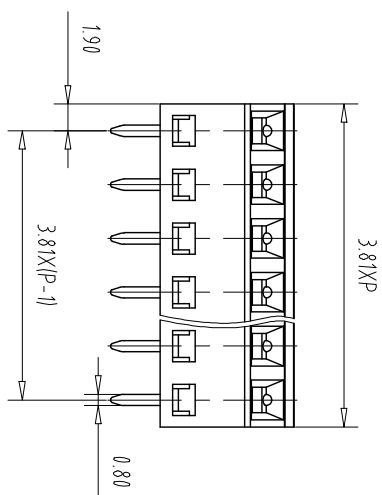

注: 本板为禁止传输、复制、编辑文档, 以及用其内容进行交流

PGB Layout

Pitch Range	In mm	Nominal Dimension	Range
Over 6	Over 10	Over 30	Over 60
TO 6	TO 10	TO 30	TO 60
±0.15	±0.20	±0.30	±0.50
		±0.70	±1.00
			±1.30

REV	ECN NO.	CONTENT	CHK	DATE

NOTES 1:

- UL Standard
- | Use group     | B    | C | D    |
|---------------|------|---|------|
| Rated Current | 10A  | / | 10A  |
| Rated Voltage | 300V | / | 300V |
- 2 withstanding voltage: AC1600V/1Min  
 3 Torque value: M2, 1.77Lb.in  
 4. Wire range: 26~16AWG

IEC Standard

Pollution Degree	3	2	2
Overvoltage Category	III	III	II
Rate Impulse Voltage(kV)	2.5	2.5	2.5
Rate Voltage(V)	160V	200V	400V
Rate Current(A)	10A	10A	10A

2. Torque value: M2, 0.2Nm  
 3. wire range: 0.2-1.5mm<sup>2</sup>

- NOTES 2:
- Housing: PA66(UL94V-0)
  - Cage: Brass(Ni Plated)
  - Solder Pin: Copper alloy(Sn Plated)
  - Screw: Steel(M2, Zn Plated)

- NOTES 3:
- Pitch: 3.81mm Poles: 02-24P
  - Stripping length: 5mm
  - Operating temperature: -40℃~+105℃
  - RoHS Compliance