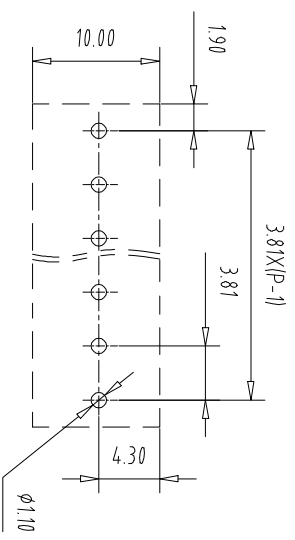

注: 本板为禁止传输、复制、编辑文档, 以及用其内容进行交流

PGB Layout

Pitch Range	In mm	Nominal Dimension	Range
Over 6	Over 10	Over 30	Over 60
TO 6	TO 10	TO 30	TO 60
±0.15	±0.20	±0.30	±0.50
		±0.70	±1.00
			±1.30

REV	ECN NO.	CONTENT	CHK	DATE

NOTES 1:

- UL Standard
- | Use group     | B    | C | D    |
|---------------|------|---|------|
| Rated Current | 10A  | / | 10A  |
| Rated Voltage | 300V | / | 300V |
- 2 withstanding voltage: AC1600V/1Min  
 3 Torque value: M2, 1.77Lb.in  
 4. Wire range: 26~16AWG

IEC Standard

Pollution Degree	3	2	2
Overvoltage Category	III	III	II
Rate Impulse Voltage(kV)	2.5	2.5	2.5
Rate Voltage(V)	160V	200V	400V
Rate Current(A)	10A	10A	10A

2. Torque value: M2, 0.2Nm  
 3. wire range: 0.2-1.5mm<sup>2</sup>

- NOTES 2:
- Housing: PA66(UL94V-0)
  - Cage: Brass(Ni Plated)
  - Solder Pin: Copper alloy(Sn Plated)
  - Screw: Steel(M2, Zn Plated)

- NOTES 3:
- Pitch: 3.81mm Poles: 02-24P
  - Stripping length: 5mm
  - Operating temperature: -40℃~+105℃
  - RoHS Compliance