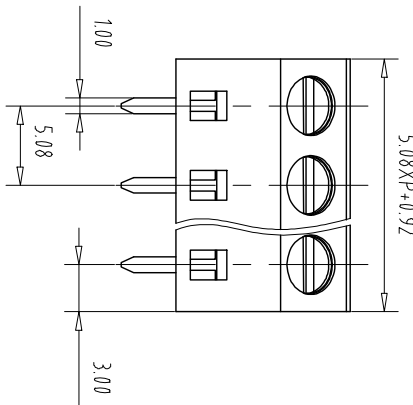

注：本板为禁止传输、复制、编辑文件，以及用其内容进行交流

REV	ECN NO.	CONTENT	CHK	DATE
-----	---------	---------	-----	------

Pitch Range In Nominal Dimension Range

mm	Over	In mm	Over	Nominal Dimension Range	Over	mm	Over	mm
6	TO	10	TO	30	TO	60	TO	150
±0.15	±0.20	±0.30	±0.30	±0.50	±0.70	±1.00	±1.30	±2*

NOTES 1:  
UL Standard

Use group	B	C	D
Rated Current	15A	/	10A
Rated Voltage	300V	/	300V

- 2. withstanding voltage: AC1600V/1min
- 3. Torque value: M3, 4, 4.3Lb.in
- 4. Wire range: 26~14AWG

IEC Standard

Pollution Degree	3	2	2
Overvoltage Category	III	III	II
Rate Impulse Voltage(KV)	4	4	4
Rate Voltage(V)	250V	400V	630V
Rate Current(A)	17.5A	17.5A	17.5A

- 2. Torque value: M2, 0.5Nm
- 3. wire range: 0.5-1.5mm<sup>2</sup>

NOTES 2:

- 1.Housing: PA66(UL94V-0)
- 2.Cage: Brass(Ni Plated)
- 3.Solder Pin: Copper alloy(Sn Plated)
- 4.Screw: Steel(M3,Zn Plated)

NOTES 3:

- 1.Pitch: 5.08mm Poles: 02-24P
- 2.Stripping length: 6-7mm
- 3.Operating temperature: -40℃~+105℃
- 4.RoHS Compliance

How to order

MX127S - 5.08 - XXP - XXXX - XX - X - X

ITEM	NAME OF PART	NO. OF PART	Q'TY	MATERIAL	NOTE
DWG	CHK	APP	DATE	SCALE	1/1
CIXI MAIXU ELECTRONICS CO.,LTD			DATE	SCALE	1/1
东莞市迈旭电子有限公司			DATE	SCALE	1/1
MX127S-5.08-XXP			DATE	SCALE	1/1
DWGNO.			DATE	SCALE	1/1