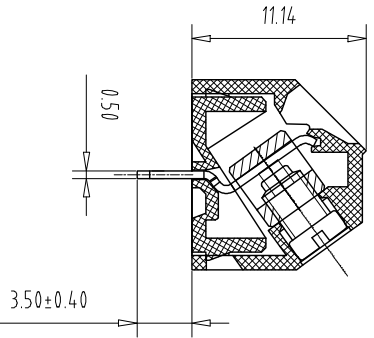

注：本板为禁止传输、复制、编辑文件，以及用其内容进行交流

REV	ECN NO.	CONTENT	CHK	DATE
-----	---------	---------	-----	------

Pitch Range In Nominal Dimension Range

mm	Over	In mm	Over	Nominal Dimension Range	Over	mm	Over	mm
6	TO	10	TO	30	TO	60	TO	150
±0.15	±0.20	±0.30	±0.30	±0.50	±0.70	±1.00	±1.30	±2*

NOTES 1:  
UL Standard

Use group	B	C	D
Rated Current	15A	/	10A
Rated Voltage	300V	/	300V

- 2. withstanding voltage: AC1600V/1min
- 3. Torque value: M3, 4, 4.3Lb.in
- 4. Wire range: 26~14AWG

IEC Standard

Pollution Degree	3	2	2
Overvoltage Category	III	III	II
Rate Impulse Voltage(KV)	4	4	4
Rate Voltage(V)	250V	400V	630V
Rate Current(A)	17.5A	17.5A	17.5A

- 2. Torque value: M2, 0.5Nm
- 3. wire range: 0.5-1.5mm<sup>2</sup>

NOTES 2:

- 1.Housing: PA66(UL94V-0)
- 2.Cage: Brass(Ni Plated)
- 3.Solder Pin: Copper alloy(Sn Plated)
- 4.Screw: Steel(M3,Zn Plated)

NOTES 3:

- 1.Pitch: 5.08mm Poles: 02-24P
- 2.Stripping length: 6-7mm
- 3.Operating temperature: -40℃~+105℃
- 4.RoHS Compliance

How to order

MX127S - 5.08 - XXP - XXXX - XX - X - X

ITEM	NAME OF PART	NO. OF PART	Q'TY	MATERIAL	NOTE
DWG	CHK	APP	DATE	SCALE	1/1
CIXI MAIXU ELECTRONICS CO.,LTD			DATE	SCALE	1/1
东莞市迈旭电子有限公司			DATE	SCALE	1/1
MX127S-5.08-XXP			DATE	SCALE	1/1
DWGNO.			DATE	SCALE	1/1