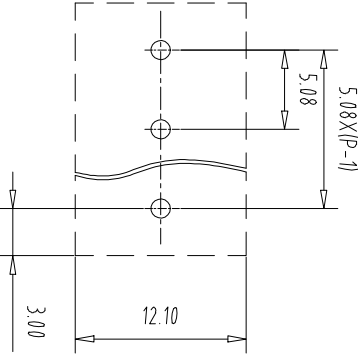

注：本板为禁止传输、复制、编辑文件，以及用其内容进行交流

REV	ECN NO.	CONTENT	CHK	DATE
-----	---------	---------	-----	------

Pitch Range In Nominal Dimension Range

mm	Over	In mm	Over	Nominal Dimension Range	Over	mm	Over	mm
6	TO	10	TO	30	TO	60	TO	150
±0.15	±0.20	±0.30	±0.30	±0.50	±0.70	±1.00	±1.30	±2*

NOTES 1:  
UL Standard

Use group	B	C	D
Rated Current	15A	/	10A
Rated Voltage	300V	/	300V

- 2. withstanding voltage: AC1600V/1min
- 3. Torque value: M3, 4, 4.3Lb.in
- 4. Wire range: 26~14AWG

IEC Standard

Pollution Degree	3	2	2
Overvoltage Category	III	III	II
Rate Impulse Voltage(KV)	4	4	4
Rate Voltage(V)	250V	400V	630V
Rate Current(A)	17.5A	17.5A	17.5A

- 2. Torque value: M2, 0.5Nm
- 3. wire range: 0.5-1.5mm<sup>2</sup>

NOTES 2:

- 1.Housing: PA66(UL94V-0)
- 2.Cage: Brass(Ni Plated)
- 3.Solder Pin: Copper alloy(Sn Plated)
- 4.Screw: Steel(M3,Zn Plated)

NOTES 3:

- 1.Pitch: 5.08mm Poles: 02-24P
- 2.Stripping length: 6-7mm
- 3.Operating temperature: -40℃~+105℃
- 4.RoHS Compliance

How to order

MX127S - 5.08 - XXP - XXXX - XX - X - X

ITEM	NAME OF PART	NO. OF PART	Q'TY	MATERIAL	NOTE
DWG	CHK	APP	DATE	SCALE	1/1
CIXI MAIXU ELECTRONICS CO.,LTD			DATE	SCALE	1/1
东莞市迈旭电子有限公司			DATE	SCALE	1/1
MX127S-5.08-XXP			DATE	SCALE	1/1
DWGNO.			DATE	SCALE	1/1