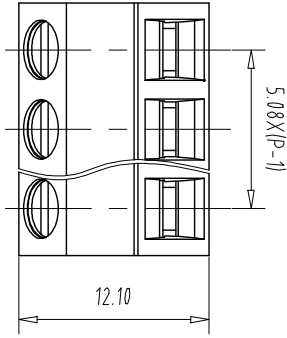

注：本板为禁止传输、复制、编辑文件，以及用其内容进行交流

REV	ECN NO.	CONTENT	CHK	DATE
-----	---------	---------	-----	------

Pitch Range In Nominal Dimension Range

mm	Over	In mm	Over	Nominal Dimension Range	Over	mm	Over	mm
6	TO	10	TO	30	TO	60	TO	150
±0.15	±0.20	±0.30	±0.30	±0.50	±0.70	±1.00	±1.30	±2*

- 2. Torque value: M2, 0.5Nm
- 3. wire range: 0.5-1.5mm<sup>2</sup>

NOTES 2:

- 1.Housing: PA66(UL94V-0)
- 2.Cage: Brass(Ni Plated)
- 3.Solder Pin: Copper alloy(Sn Plated)
- 4.Screw: Steel(M3,Zn Plated)

NOTES 3:

- 1.Pitch: 5.08mm Poles: 02-24P
- 2.Stripping length: 6-7mm
- 3.Operating temperature: -40℃~+105℃
- 4.RoHS Compliance

How to order

MX127S - 5.08 - XXP - XXXX - XX - X - X

ITEM	NAME OF PART	NO. OF PART	Q'TY	MATERIAL	NOTE
DWG	CHK	APP	DATE	SCALE	1/1
CIXI MAIXU ELECTRONICS CO.,LTD			DATE	SCALE	1/1
东莞市迈旭电子有限公司			DATE	SCALE	1/1
MX127S-5.08-XXP			DATE	SCALE	1/1
DWGNO.			DATE	SCALE	1/1