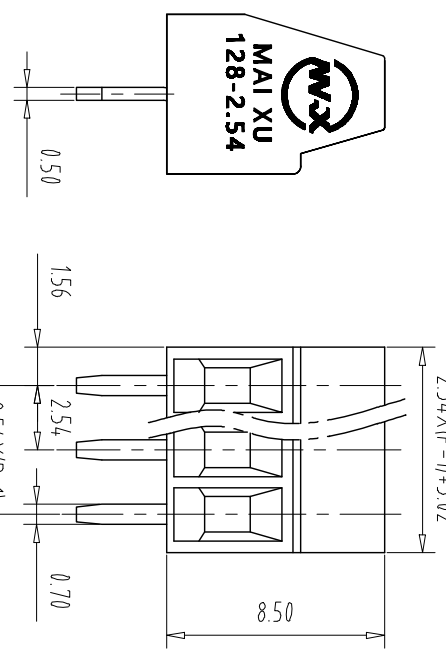

注：本板为禁止运输、复制、翻印文件，以及用其内容进行交流

| Pitch | Range | In | Nominal Dimension | Range |
|-------|---------|---------|-------------------|----------|
| mm | Over 6 | Over 10 | Over 30 | Over 60 |
| | TO 6 | TO 10 | TO 30 | TO 60 |
| | Over 10 | Over 24 | Over 60 | Over 100 |
| | TO 10 | TO 24 | TO 60 | TO 100 |
| ±0.15 | ±0.20 | ±0.30 | ±0.50 | ±0.70 |
| | | | ±1.00 | ±1.30 |
| | | | | ±2° |

| REV | ECN NO. | CONTENT | CHK | DATE |
|-----|---------|---------|-----|------|
| | | | | |

NOTES1:
 UL Standard
 1.Rating voltage/current: 150V/6A
 2.withstanding voltage: AC1300V/1Min
 3.Torque value: M1.6, 0.89Lb.in
 4.Wire range: 24~18AWG
 IEC Standard

NOTES2:
 1.Housing: PA66(UL94V-0)
 2.Solder Pin: Copper alloy(Sn Plated)
 3.Cage: Brass(Ni Plated)
 4.Screw: Steel(M1.6,Zn Plated)

NOTES3:
 1.Pitch: 2.54mm Poles: 02-24P
 2.Stripping length: 5-6mm
 3.Operating temperature: -40℃~+105℃
 4.RoHS Compliance

| ITEM | NAME OF PART | NO. OF PART | Q'TY | MATERIAL | NOTE |
|------|--------------|----------------|-------|----------|------|
| DWG | CHK | DATE | UNITS | SHEET/OF | 1/1 |
| APP | DATE | SCALE | 1:1 | A4 | 1/1 |
| | | NAME | | | |
| | | MX128-2.54-XXP | | | |