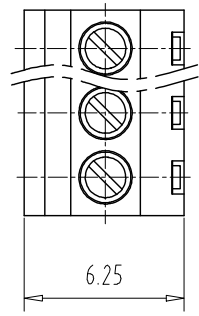

注：本板为禁止运输、复制、翻印文件，以及用其内容进行交流

| Pitch | Range | In | Nominal Dimension | Range |
|-------|---------|---------|-------------------|----------|
| mm | Over 6 | Over 10 | Over 30 | Over 60 |
| | TO 6 | TO 10 | TO 30 | TO 60 |
| | Over 10 | Over 24 | Over 60 | Over 100 |
| | TO 10 | TO 24 | TO 60 | TO 100 |
| ±0.15 | ±0.20 | ±0.30 | ±0.50 | ±0.70 |
| | | | ±1.00 | ±1.30 |
| | | | | ±2° |

NOTES2:
 1.Housing: PA66(UL94V-0)
 2.Solder Pin: Copper alloy(Sn Plated)
 3.Cage: Brass(Ni Plated)
 4.Screw: Steel(M1.6,Zn Plated)

NOTES3:
 1.Pitch: 2.54mm Poles: 02-24P
 2.Stripping length: 5-6mm
 3.Operating temperature: -40℃~+105℃
 4.RoHS Compliance

| ITEM | NAME OF PART | NO. OF PART | Q'TY | MATERIAL | NOTE |
|------|--------------|----------------|-------|----------|------|
| DWG | CHK | DATE | UNITS | SHEET/OF | 1/1 |
| APP | DATE | SCALE | 1:1 | A4 | 1/1 |
| | | NAME | | | |
| | | MX128-2.54-XXP | | | |