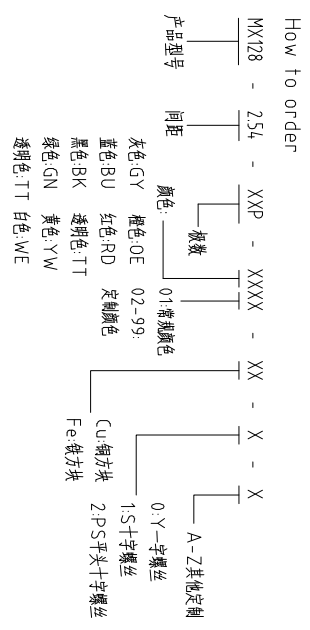

注：本板为禁止运输、复制、翻印文件，以及用其内容进行交流

| Pitch | Range | In | Nominal Dimension | Range |
|-------|---------|---------|-------------------|----------|
| mm | Over 6 | Over 10 | Over 30 | Over 60 |
| | TO 6 | TO 10 | TO 30 | TO 60 |
| | Over 10 | Over 24 | Over 60 | Over 100 |
| | TO 10 | TO 24 | TO 60 | TO 100 |
| ±0.15 | ±0.20 | ±0.30 | ±0.50 | ±0.70 |
| | | | ±1.00 | ±1.30 |
| | | | | ±2° |

| REV | ECN NO. | CONTENT | CHK | DATE |
|-----|---------|---------|-----|------|
| | | | | |

NOTES1:
 UL Standard
 1.Rating voltage/current: 150V/6A
 2.withstanding voltage: AC1300V/1Min
 3.Torque value: M1.6, 0.89Lb.in
 4.Wire range: 24~18AWG
 IEC Standard

NOTES2:
 1.Housing: PA66(UL94V-0)
 2.Solder Pin: Copper alloy(Sn Plated)
 3.Cage: Brass(Ni Plated)
 4.Screw: Steel(M1.6,Zn Plated)

NOTES3:
 1.Pitch: 2.54mm Poles: 02-24P
 2.Stripping length: 5-6mm
 3.Operating temperature: -40℃~+105℃
 4.RoHS Compliance

| ITEM | NAME OF PART | NO. OF PART | Q'TY | MATERIAL | NOTE |
|------|--------------|----------------|-------|----------|------|
| DWG | CHK | DATE | UNITS | SHEET/OF | 1/1 |
| APP | DATE | SCALE | 1:1 | A4 | 1/1 |
| | | NAME | | | |
| | | MX128-2.54-XXP | | | |