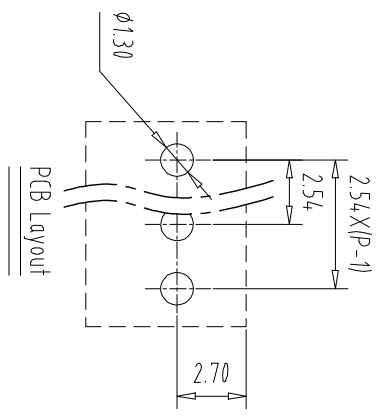

注：本板为禁止运输、复制、翻印文件，以及用其内容进行交流

| Pitch | Range | In | Nominal Dimension | Range |
|-------|---------|---------|-------------------|----------|
| mm | Over 6 | Over 10 | Over 30 | Over 60 |
| | TO 6 | TO 10 | TO 30 | TO 60 |
| | Over 10 | Over 24 | Over 60 | Over 100 |
| | TO 10 | TO 24 | TO 60 | TO 100 |
| ±0.15 | ±0.20 | ±0.30 | ±0.50 | ±0.70 |
| | | | ±1.00 | ±1.30 |
| | | | | ±2° |

| REV | ECN NO. | CONTENT | CHK | DATE |
|-----|---------|---------|-----|------|
| | | | | |

NOTES1:
 UL Standard
 1.Rating voltage/current: 150V/6A
 2.withstanding voltage: AC1300V/1Min
 3.Torque value: M1.6, 0.89Lb.in
 4.Wire range: 24~18AWG
 IEC Standard

NOTES2:
 1.Housing: PA66(UL94V-0)
 2.Solder Pin: Copper alloy(Sn Plated)
 3.Cage: Brass(Ni Plated)
 4.Screw: Steel(M1.6,Zn Plated)

NOTES3:
 1.Pitch: 2.54mm Poles: 02-24P
 2.Stripping length: 5-6mm
 3.Operating temperature: -40℃~+105℃
 4.RoHS Compliance

| ITEM | NAME OF PART | NO. OF PART | Q'TY | MATERIAL | NOTE |
|------|--------------|----------------|-------|----------|------|
| DWG | CHK | DATE | UNITS | SHEET/OF | 1/1 |
| APP | DATE | SCALE | 1:1 | A4 | 1/1 |
| | | NAME | | | |
| | | MX128-2.54-XXP | | | |