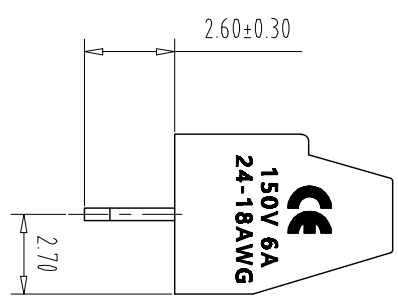

注：本板为禁止运输、复制、翻印文件，以及用其内容进行交流

| Pitch | Range | In | Nominal Dimension | Range |
|-------|---------|---------|-------------------|----------|
| mm | Over 6 | Over 10 | Over 30 | Over 60 |
| | TO 6 | TO 10 | TO 30 | TO 60 |
| | Over 10 | Over 24 | Over 60 | Over 100 |
| | TO 10 | TO 24 | TO 60 | TO 100 |
| ±0.15 | ±0.20 | ±0.30 | ±0.50 | ±0.70 |
| | | | ±1.00 | ±1.30 |
| | | | | ±2° |

| REV | ECN NO. | CONTENT | CHK | DATE |
|-----|---------|---------|-----|------|
| | | | | |

NOTES1:
 UL Standard
 1.Rating voltage/current: 150V/6A
 2.withstanding voltage: AC1300V/1Min
 3.Torque value: M1.6, 0.89Lb.in
 4.Wire range: 24~18AWG
 IEC Standard

NOTES2:
 1.Housing: PA66(UL94V-0)
 2.Solder Pin: Copper alloy(Sn Plated)
 3.Cage: Brass(Ni Plated)
 4.Screw: Steel(M1.6,Zn Plated)

NOTES3:
 1.Pitch: 2.54mm Poles: 02-24P
 2.Stripping length: 5-6mm
 3.Operating temperature: -40℃~+105℃
 4.RoHS Compliance

| ITEM | NAME OF PART | NO. OF PART | Q'TY | MATERIAL | NOTE |
|------|--------------|----------------|-------|----------|------|
| DWG | CHK | DATE | UNITS | SHEET/OF | 1/1 |
| APP | DATE | SCALE | 1:1 | A4 | 1/1 |
| | | NAME | | | |
| | | MX128-2.54-XXP | | | |