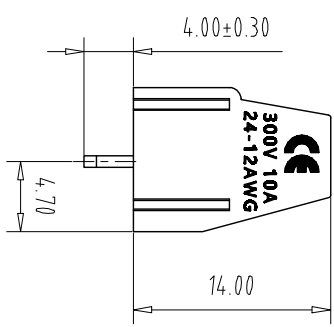

注：本板为禁止运输、复制、编辑文件，以及用其内容进行交流

REV	ECN NO.	CONTENT	CHK	DATE
-----	---------	---------	-----	------

- NOTES1:
UL Standard
1.Rating voltage/current: 300V//10A
2.withstanding voltage: AC2000V//1Min
3.Torque value: M2.5, 3.54Lb.in
4.Wire range: 24~12AWG
- IEC Standard

1. Pollution Degree	3	2	2
Overvoltage Category	III	III	II
Rate Impulse Voltage(kV)	/	/	/
Rate Voltage(V)	/	250V	/
Rate Current(A)	/	15A	/

- NOTES2:
1.Housing: PA66(UL94V-0)
2.Solder Pin: Copper alloy(Sn Plated)
3.Cage: Brass(Ni Plated)
4.Screw: Steel(M2.5,Zn Plated)

- NOTES3:
1.Pitch: 5.0mm Poles: 02-24P
2.Stripping length: 6-7mm
3.Operating temperature: -40℃~+105℃
4.RoHS Compliance

How to order

MX128 - 5.0 - XXP - XXXX - XX - X - X

产品型号 间距 颜色: 01:常规颜色
 灰色:GY 橙色:OE 02-99:
 蓝色:BU 红色:RD 定制颜色
 黑色:BK 透明色:TT
 绿色:GN 黄色:YW
 透明色:TT 白色:WE

A-Z其他定制
 0:Y一字螺丝
 1:S十字螺丝
 2:P.S平头十字螺丝
 Cu 铜方块
 Fe:铁方块

Pitch	Range	In	Nominal Dimension	Range		
mm	Over	In mm	Over	Over	Over	Over
	6	10	30	60	100	150
	TO	TO	TO	TO	TO	TO
	6	10	24	30	60	100
	±0.15	±0.20	±0.30	±0.30	±0.50	±0.70
						±1.00
						±1.30
						±2°