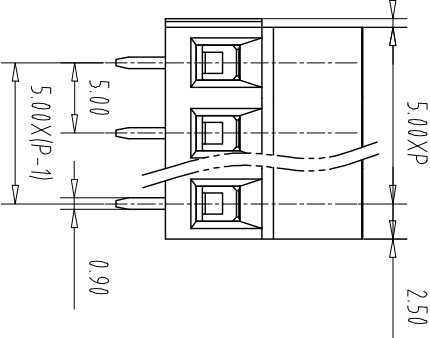

注：本板为禁止运输、复制、编辑文件，以及用其内容进行交流

REV	ECN NO.	CONTENT	CHK	DATE
-----	---------	---------	-----	------

- NOTES1:
UL Standard
1.Rating voltage/current: 300V//10A
2.withstanding voltage: AC2000V//1Min
3.Torque value: M2.5, 3.54Lb.in
4.Wire range: 24~12AWG
- IEC Standard

1. Pollution Degree	3	2	2
Overvoltage Category	III	III	II
Rate Impulse Voltage(kV)	/	/	/
Rate Voltage(V)	/	250V	/
Rate Current(A)	/	15A	/

- NOTES2:
1.Housing: PA66(UL94V-0)
2.Solder Pin: Copper alloy(Sn Plated)
3.Cage: Brass(Ni Plated)
4.Screw: Steel(M2.5,Zn Plated)

- NOTES3:
1.Pitch: 5.0mm Poles: 02-24P
2.Stripping length: 6-7mm
3.Operating temperature: -40℃~+105℃
4.RoHS Compliance

How to order

MX128 - 5.0 - XXP - XXXX - XX - X - X

产品型号 间距 颜色: 01:常规颜色
 灰色:GY 橙色:OE 02-99:
 蓝色:BU 红色:RD 定制颜色
 黑色:BK 透明色:TT
 绿色:GN 黄色:YW
 透明色:TT 白色:WE

A-Z其他定制
 0:Y一字螺丝
 1:S十字螺丝
 2:P.S平头十字螺丝
 Cu 铜方块
 Fe:铁方块

Pitch	Range	In	Nominal Dimension	Range		
mm	Over	In mm	Over	Over	Over	Over
	6	10	30	60	100	150
	TO	TO	TO	TO	TO	TO
	6	10	24	30	60	100
	±0.15	±0.20	±0.30	±0.30	±0.50	±0.70
						±1.00
						±1.30
						±2°