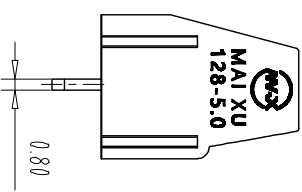

注：本板为禁止运输、复制、编辑文件，以及用其内容进行交流

REV	ECN NO.	CONTENT	CHK	DATE
-----	---------	---------	-----	------

- NOTES1:
UL Standard
1.Rating voltage/current: 300V//10A
2.withstanding voltage: AC2000V//1Min
3.Torque value: M2.5, 3.54Lb.in
4.Wire range: 24~12AWG
- IEC Standard

1. Pollution Degree	3	2	2
Overvoltage Category	III	III	II
Rate Impulse Voltage(kV)	/	/	/
Rate Voltage(V)	/	250V	/
Rate Current(A)	/	15A	/

- NOTES2:
1.Housing: PA66(UL94V-0)
2.Solder Pin: Copper alloy(Sn Plated)
3.Cage: Brass(Ni Plated)
4.Screw: Steel(M2.5,Zn Plated)

- NOTES3:
1.Pitch: 5.0mm Poles: 02-24P
2.Stripping length: 6-7mm
3.Operating temperature: -40℃~+105℃
4.RoHS Compliance

How to order

MX128 - 5.0 - XXP - XXXX - XX - X - X

产品型号 间距 颜色: 01:常规颜色
 灰色:GY 橙色:OE 02-99:
 蓝色:BU 红色:RD 定制颜色
 黑色:BK 透明色:TT
 绿色:GN 黄色:YW
 透明色:TT 白色:WE

A-Z其他定制
 0:Y一字螺丝
 1:S十字螺丝
 2:P.S平头十字螺丝
 Cu 铜方块
 Fe:铁方块

Pitch	Range	In	Nominal Dimension	Range		
mm	Over	In mm	Over	Over	Over	Over
	6	10	30	60	100	150
	TO	TO	TO	TO	TO	TO
	6	10	24	30	60	100
	±0.15	±0.20	±0.30	±0.30	±0.50	±0.70
						±1.00
						±1.30
						±2°