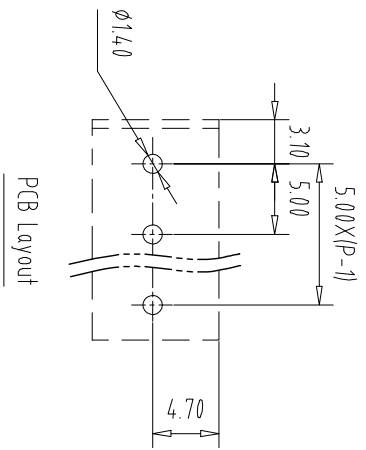

注：本板为禁止运输、复制、编辑文件，以及用其内容进行交流

REV	ECN NO.	CONTENT	CHK	DATE
-----	---------	---------	-----	------

- NOTES1:
UL Standard
1.Rating voltage/current: 300V//10A
2.withstanding voltage: AC2000V//1Min
3.Torque value: M2.5, 3.54Lb.in
4.Wire range: 24~12AWG
- IEC Standard

1. Pollution Degree	3	2	2
Overvoltage Category	III	III	II
Rate Impulse Voltage(kV)	/	/	/
Rate Voltage(V)	/	250V	/
Rate Current(A)	/	15A	/

- NOTES2:
1.Housing: PA66(UL94V-0)
2.Solder Pin: Copper alloy(Sn Plated)
3.Cage: Brass(Ni Plated)
4.Screw: Steel(M2.5,Zn Plated)

- NOTES3:
1.Pitch: 5.0mm Poles: 02-24P
2.Stripping length: 6-7mm
3.Operating temperature: -40℃~+105℃
4.RoHS Compliance

How to order

MX128 - 5.0 - XXP - XXXX - XX - X - X

产品型号 间距 颜色: 01:常规颜色
 灰色:GY 橙色:OE 02-99:
 蓝色:BU 红色:RD 定制颜色
 黑色:BK 透明色:TT
 绿色:GN 黄色:YW
 透明色:TT 白色:WE

A-Z其他定制
 0:Y一字螺丝
 1:S十字螺丝
 2:P.S平头十字螺丝
 Cu 铜方块
 Fe:铁方块

Pitch	Range	In	Nominal Dimension	Range		
mm	Over	In mm	Over	Over	Over	Over
	6	10	30	60	100	150
	TO	TO	TO	TO	TO	TO
	6	10	24	30	60	100
	±0.15	±0.20	±0.30	±0.30	±0.50	±0.70
						±1.00
						±1.30
						±2°