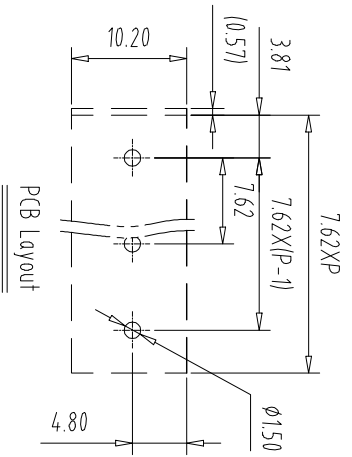

注：本板为禁止传输、复制、编辑文件，以及利用其内容进行交流

REV	ECN NO.	CONTENT	CHK	DATE

NOTES:

Use group	B	C	D
Rated Current	10A	/	10A
Rated Voltage	300V	/	300V

- Torque value: M2.5, 3.54Lb/in
- Wire range: 22~12AWG

IEC Standard			
1. Pollution Degree	3	2	2
Overvoltage Category	III	III	II
Rate Impulse Voltage(kV)	/	/	/
Rate Voltage(V)	/	400V	/
Rate Current(A)	/	15A	/

- Torque value: M2.5, 0.4Nm
- Wire range: 0.5~2.5mm<sup>2</sup>

NOTES2:

- Housing: PA66(UL94V-0)
- Solder Pin: Copper alloy(Sn Plated)
- Cage: Brass(Ni Plated)
- Screw: Steel(M2.5, Zn Plated)

NOTES3:

- Pitch: 7.62mm Poles: 02-24P
- Stripping length: 6~7mm
- Operating temperature: -40℃~+105℃
- RoHS Compliance

How to order

Pitch	Range	In mm	Nominal Dimension	Range			
Over	6	10	24	30	60	100	150
TO	6	10	24	30	60	100	150

mm	Over	TO
±0.15	±0.20	±0.30

mm	Over	TO
±0.15	±0.20	±0.30

mm	Over	TO
±0.15	±0.20	±0.30

ITEM	NAME OF PART	NO. OF PART	Q'TY	MATERIAL	NOTE
DWG	CHK	DATE	SCALE	SHEET/OF	1/1
APP	DATE	NAME			
		MX128-7.62-XXP			