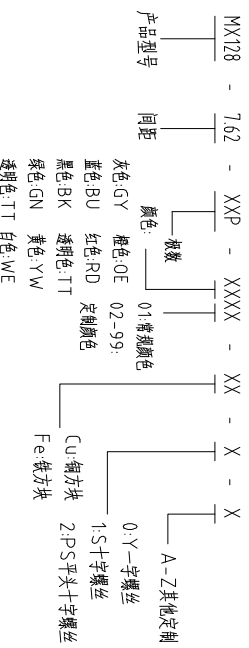

注：本板为禁止传输、复制、编辑文件，以及利用其内容进行交流

REV	ECN NO.	CONTENT	CHK	DATE

NOTES:

Use group	B	C	D
Rated Current	10A	/	10A
Rated Voltage	300V	/	300V

- Torque value: M2.5, 3.54Lb/in
- Wire range: 22~12AWG

IEC Standard			
1. Pollution Degree	3	2	2
Overvoltage Category	III	III	II
Rate Impulse Voltage(kV)	/	/	/
Rate Voltage(V)	/	400V	/
Rate Current(A)	/	15A	/

- Torque value: M2.5, 0.4Nm
- Wire range: 0.5~2.5mm<sup>2</sup>

NOTES2:

- Housing: PA66(UL94V-0)
- Solder Pin: Copper alloy(Sn Plated)
- Cage: Brass(Ni Plated)
- Screw: Steel(M2.5, Zn Plated)

NOTES3:

- Pitch: 7.62mm Poles: 02-24P
- Stripping length: 6~7mm
- Operating temperature: -40℃~+105℃
- RoHS Compliance

How to order

Pitch	Range	In mm	Nominal Dimension	Range			
Over	6	10	24	30	60	100	150
TO	6	10	24	30	60	100	150

mm	Over	TO
±0.15	±0.20	±0.30

mm	Over	TO
±0.15	±0.20	±0.30

mm	Over	TO
±0.15	±0.20	±0.30

ITEM	NAME OF PART	NO. OF PART	Q'TY	MATERIAL	NOTE
DWG	CHK	DATE	SCALE	SHEET/OF	1/1
APP	DATE	NAME			
		MX128-7.62-XXP			