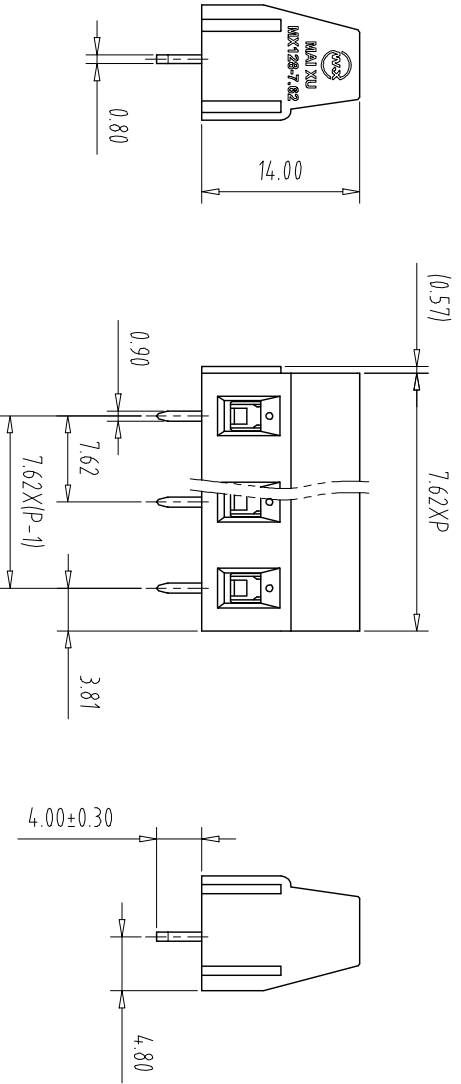

注：本板为禁止传输、复制、编辑文件，以及利用其内容进行交流

REV	ECN NO.	CONTENT	CHK	DATE

NOTES:

Use group	B	C	D
Rated Current	10A	/	10A
Rated Voltage	300V	/	300V

- Torque value: M2.5, 3.54Lb/in
- Wire range: 22~12AWG

IEC Standard			
1. Pollution Degree	3	2	2
Overvoltage Category	III	III	II
Rate Impulse Voltage(kV)	/	/	/
Rate Voltage(V)	/	400V	/
Rate Current(A)	/	15A	/

- Torque value: M2.5, 0.4Nm
- Wire range: 0.5~2.5mm<sup>2</sup>

NOTES2:

- Housing: PA66(UL94V-0)
- Solder Pin: Copper alloy(Sn Plated)
- Cage: Brass(Ni Plated)
- Screw: Steel(M2.5, Zn Plated)

NOTES3:

- Pitch: 7.62mm Poles: 02-24P
- Stripping length: 6~7mm
- Operating temperature: -40℃~+105℃
- RoHS Compliance

How to order

Pitch	Range	In mm	Nominal Dimension	Range			
Over	6	10	24	30	60	100	150
TO	6	10	24	30	60	100	150

mm	Over	TO
±0.15	±0.20	±0.30

mm	Over	TO
±0.15	±0.20	±0.30

mm	Over	TO
±0.15	±0.20	±0.30

ITEM	NAME OF PART	NO. OF PART	Q'TY	MATERIAL	NOTE
DWG	CHK	DATE	SCALE	SHEET/OF	1/1
APP	DATE	NAME			
		MX128-7.62-XXP			