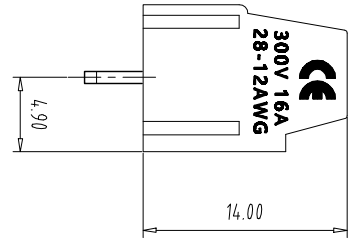

注：本板为禁止运输、复制、编辑文件，以及用其内容进行交流

REV	ECN NO.	CONTENT	CHK	DATE

- NOTES1:
 UL Standard
 1.Rating voltage/current: 300V//16A
 2.withstanding voltage: AC1600V//1min
 3.Torque value: M2.5, 3.54Lb.in
 4.Wire range: 28~12AWG
 IEC Standard

Pollution Degree	3	2	2
Overvoltage Category	III	II	II
Rate Impulse Voltage(KV)	/	/	/
Rate Voltage(V)	/	400V	/
Rate Current(A)	/	15A	/

- NOTES2:
 1.Housing: PA66(UL94V-0)
 2.Solder Pin: Copper alloy(Sn Plated)
 3.Cage: Brass(Ni Plated)
 4.Screw: Steel(M2.5,Zn Plated)

- NOTES3:
 1.Pitch: 5.08mm Poles: 02-24P
 2.Stripping length: 6-7mm
 3.Operating temperature: -40℃~+105℃
 4.RoHS Compliance

How to order
 MX128L - 508 - XXP - XXXX - XX - X - X
 产品型号 间距 颜色 板数 01:默认颜色 02-99:定制颜色
 灰色:GY 橙色:OE
 蓝色:BU 红色:RD
 黑色:BK 透明色:TT
 绿色:GN 黄色:YW
 透明色:TT 白色:WE
 A-Z其他定制
 0-Y一字螺丝
 1-S十字螺丝
 2-P平头十字螺丝
 Cu铜方块
 Fe铁方块

Pitch Range In mm	Nominal Dimension In mm	Range
Over 6 TO	Over 10 TO	Over 30 TO
Over 10 TO	Over 24 TO	Over 60 TO
Over 15 TO	Over 30 TO	Over 100 TO
Over 20 TO	Over 30 TO	Over 150 TO
Over 25 TO	Over 30 TO	Over 150 TO