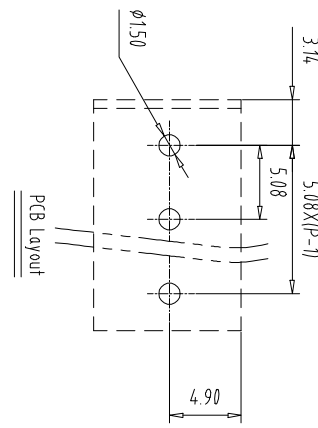

注：本板为禁止运输、复制、编辑文件，以及用其内容进行交流

REV	ECN NO.	CONTENT	CHK	DATE

- NOTES1:
 UL Standard
 1.Rating voltage/current: 300V//16A
 2.withstanding voltage: AC1600V//1min
 3.Torque value: M2.5, 3.54Lb.in
 4.Wire range: 28~12AWG
 IEC Standard

Pollution Degree	3	2	2
Overvoltage Category	III	II	II
Rate Impulse Voltage(KV)	/	/	/
Rate Voltage(V)	/	400V	/
Rate Current(A)	/	15A	/

- NOTES2:
 1.Housing: PA66(UL94V-0)
 2.Solder Pin: Copper alloy(Sn Plated)
 3.Cage: Brass(Ni Plated)
 4.Screw: Steel(M2.5,Zn Plated)

- NOTES3:
 1.Pitch: 5.08mm Poles: 02-24P
 2.Stripping length: 6-7mm
 3.Operating temperature: -40℃~+105℃
 4.RoHS Compliance

How to order
 MX128L - 508 - XXP - XXXX - XX - X - X
 产品型号 间距 颜色 板数 01:默认颜色 02-99:定制颜色
 灰色:GY 橙色:OE
 蓝色:BU 红色:RD
 黑色:BK 透明色:TT
 绿色:GN 黄色:YW
 透明色:TT 白色:WE
 A-Z其他定制
 0-Y一字螺丝
 1-S十字螺丝
 2-P平头十字螺丝
 Cu铜方块
 Fe铁方块

Pitch Range In mm	Nominal Dimension In mm	Range
Over 6 TO	Over 10 TO	Over 30 TO
Over 10 TO	Over 24 TO	Over 60 TO
Over 15 TO	Over 30 TO	Over 100 TO
Over 20 TO	Over 30 TO	Over 150 TO
Over 25 TO	Over 30 TO	Over 150 TO