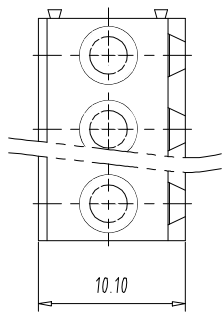

注：本板为禁止运输、复制、编辑文件，以及用其内容进行交流

REV	ECN NO.	CONTENT	CHK	DATE

1. NOTES1:
   UL Standard
   1.Rating voltage/current: 300V//16A
   2.withstanding voltage: AC1600V//1min
   3.Torque value: M2.5, 3.54Lb.in
   4.Wire range: 28~12AWG
   IEC Standard

Pollution Degree	3	2	2
Overvoltage Category	III	II	II
Rate Impulse Voltage(KV)	/	/	/
Rate Voltage(V)	/	400V	/
Rate Current(A)	/	15A	/

1. NOTES2:
   1.Housing: PA66(UL94V-0)
   2.Solder Pin: Copper alloy(Sn Plated)
   3.Cage: Brass(Ni Plated)
   4.Screw: Steel(M2.5,Zn Plated)

1. NOTES3:
   1.Pitch: 5.08mm Poles: 02-24P
   2.Stripping length: 6-7mm
   3.Operating temperature: -40℃~+105℃
   4.RoHS Compliance

How to order
MX128L - 508 - XXP - XXXX - XX - X - X
产品型号 间距 颜色 板数 01:默认颜色 02-99:定制颜色
灰色:GY 橙色:OE
蓝色:BU 红色:RD
黑色:BK 透明色:TT
绿色:GN 黄色:YW
透明色:TT 白色:WE
A-Z其他定制
0-Y一字螺丝
1-S十字螺丝
2-P平头十字螺丝
Cu铜方块
Fe铁方块

Pitch Range In mm	Nominal Dimension In mm	Range
Over 6 TO	Over 10 TO	Over 30 TO
Over 10 TO	Over 24 TO	Over 60 TO
Over 15 TO	Over 30 TO	Over 100 TO
Over 20 TO	Over 30 TO	Over 150 TO
Over 25 TO	Over 30 TO	Over 150 TO

ITEM	NAME OF PART	NO. OF PART	Q'TY	MATERIAL	NOTE
DWG	CHK	DATE	SCALE	SHEET/OF	1/1
APP	DATE	DATE	SCALE	A4	1/1
CIXI MAIXU ELECTRONICS CO.,LTD			NAME	MX128L-5.08-XXP	
MAIXU 慈溪市迈旭电子有限公司			DWGNO.