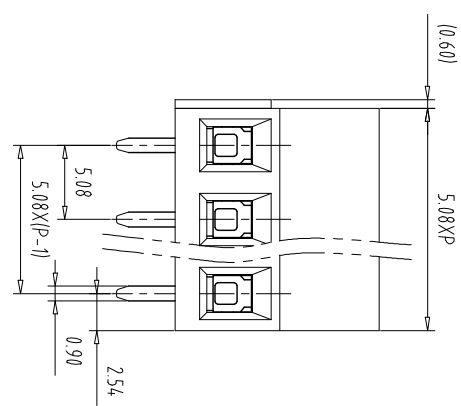

注：本板为禁止运输、复制、编辑文件，以及用其内容进行交流

REV	ECN NO.	CONTENT	CHK	DATE

- NOTES1:
 UL Standard
 1.Rating voltage/current: 300V//16A
 2.withstanding voltage: AC1600V//1min
 3.Torque value: M2.5, 3.54Lb.in
 4.Wire range: 28~12AWG
 IEC Standard

Pollution Degree	3	2	2
Overvoltage Category	III	II	II
Rate Impulse Voltage(KV)	/	/	/
Rate Voltage(V)	/	400V	/
Rate Current(A)	/	15A	/

- NOTES2:
 1.Housing: PA66(UL94V-0)
 2.Solder Pin: Copper alloy(Sn Plated)
 3.Cage: Brass(Ni Plated)
 4.Screw: Steel(M2.5,Zn Plated)

- NOTES3:
 1.Pitch: 5.08mm Poles: 02-24P
 2.Stripping length: 6-7mm
 3.Operating temperature: -40℃~+105℃
 4.RoHS Compliance

How to order
 MX128L - 508 - XXP - XXXX - XX - X - X
 产品型号 间距 颜色 板数 01:默认颜色 02-99:定制颜色
 灰色:GY 橙色:OE
 蓝色:BU 红色:RD
 黑色:BK 透明色:TT
 绿色:GN 黄色:YW
 透明色:TT 白色:WE
 A-Z其他定制
 0-Y一字螺丝
 1-S十字螺丝
 2-P平头十字螺丝
 Cu铜方块
 Fe铁方块

Pitch Range In mm	Nominal Dimension In mm	Range
Over 6 TO	Over 10 TO	Over 30 TO
Over 10 TO	Over 24 TO	Over 60 TO
Over 15 TO	Over 30 TO	Over 100 TO
Over 20 TO	Over 30 TO	Over 150 TO
Over 25 TO	Over 30 TO	Over 150 TO