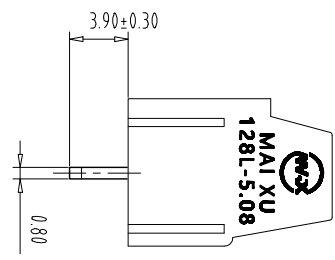

注：本板为禁止运输、复制、编辑文件，以及用其内容进行交流

REV	ECN NO.	CONTENT	CHK	DATE

- NOTES1:
 UL Standard
 1.Rating voltage/current: 300V//16A
 2.withstanding voltage: AC1600V//1min
 3.Torque value: M2.5, 3.54Lb.in
 4.Wire range: 28~12AWG
 IEC Standard

Pollution Degree	3	2	2
Overvoltage Category	III	II	II
Rate Impulse Voltage(KV)	/	/	/
Rate Voltage(V)	/	400V	/
Rate Current(A)	/	15A	/

- NOTES2:
 1.Housing: PA66(UL94V-0)
 2.Solder Pin: Copper alloy(Sn Plated)
 3.Cage: Brass(Ni Plated)
 4.Screw: Steel(M2.5,Zn Plated)

- NOTES3:
 1.Pitch: 5.08mm Poles: 02-24P
 2.Stripping length: 6-7mm
 3.Operating temperature: -40℃~+105℃
 4.RoHS Compliance

How to order
 MX128L - 508 - XXP - XXXX - XX - X - X
 产品型号 间距 颜色 板数 01:默认颜色 02-99:定制颜色
 灰色:GY 橙色:OE
 蓝色:BU 红色:RD
 黑色:BK 透明色:TT
 绿色:GN 黄色:YW
 透明色:TT 白色:WE
 A-Z其他定制
 0-Y一字螺丝
 1-S十字螺丝
 2-P平头十字螺丝
 Cu铜方块
 Fe铁方块

Pitch Range In mm	Nominal Dimension In mm	Range
Over 6 TO	Over 10 TO	Over 30 TO
Over 10 TO	Over 24 TO	Over 60 TO
Over 15 TO	Over 30 TO	Over 100 TO
Over 20 TO	Over 30 TO	Over 150 TO
Over 25 TO	Over 30 TO	Over 150 TO