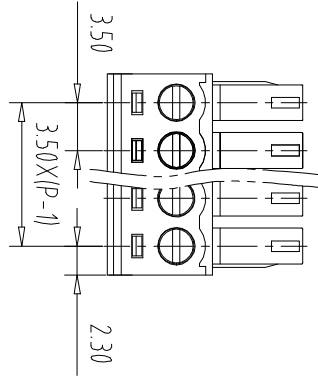

注：本板为禁止运输、复制、翻印文件，以及用其内容进行交流

REV	ECN NO.	CONTENT	CHK	DATE

NOTES1:  
UL Standard  
1.Rating voltage/current: 300V/8A  
2.withstanding voltage: AC2000V/1Min  
3.Torque value: M2.0, 1.77Lb.in  
4.Wire range: 28~16AWG

IEC Standard

1. Pollution Degree	2
Overvoltage Category	III
Rate Impulse Voltage(KV)	2.5KV
Rate Voltage(V)	250V
Rate Current(A)	7A

2. Torque value: M2, 0.2Nm  
3.wire range: 0.5~1.5mm<sup>2</sup>

NOTES2:  
1.Housing: PA66 (UL94V-0)  
2.Cover: PA66 (UL94V-0)  
3.Cage: Brass (Ni Plated)  
4.Clamp: Copper alloy (Ni Plated)  
5.Screw: Steel (M2.0,Zn Plated)

NOTES3:  
1.Pitch: 3.5mm Poles: 02-24P  
2.Stripping length: 6-7mm  
3.Operating temperature: -40℃~+105℃  
4.RoHS Compliance

How to order  
MX15EDGK - 35 - XXP - XXXX - XX - X - X

产品型号 间距 颜色 极数

灰色:GY 橙色:OE 01:常规颜色  
蓝色:BU 红色:RD 定制颜色  
黑色:BK 透明色:TT  
绿色:GN 黄色:YW  
透明色:TT 白色:WE

A-Z其他定制  
0-Y一字螺丝  
1-S十字螺丝  
2-PS平头十字螺丝  
Cu:铜方块  
Fe:铁方块

Pitch Range In mm	Nominal Dimension Range In mm						Over 150	0.1/10
	Over 6	Over 10	Over 24	Over 30	Over 60	Over 100		
TO 6	TO 10	TO 24	TO 30	TO 60	TO 100	TO 150	∠	
±0.15	±0.20	±0.30	±0.30	±0.50	±0.70	±1.00	±1.30	
±0.15	±0.20	±0.30	±0.30	±0.50	±0.70	±1.00	±1.30	