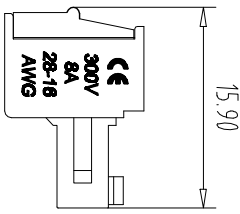

注：本板为禁止运输、复制、翻印文件，以及用其内容进行交流

REV	ECN NO.	CONTENT	CHK	DATE

NOTES1:  
UL Standard  
1.Rating voltage/current: 300V/8A  
2.withstanding voltage: AC2000V/1Min  
3.Torque value: M2.0, 1.77Lb.in  
4.Wire range: 28~16AWG

IEC Standard

1. Pollution Degree	2
Overvoltage Category	III
Rate Impulse Voltage(KV)	2.5KV
Rate Voltage(V)	250V
Rate Current(A)	7A

2. Torque value: M2, 0.2Nm  
3.wire range: 0.5~1.5mm<sup>2</sup>

NOTES2:  
1.Housing: PA66 (UL94V-0)  
2.Cover: PA66 (UL94V-0)  
3.Cage: Brass (Ni Plated)  
4.Clamp: Copper alloy (Ni Plated)  
5.Screw: Steel (M2.0,Zn Plated)

NOTES3:  
1.Pitch: 3.5mm Poles: 02-24P  
2.Stripping length: 6-7mm  
3.Operating temperature: -40℃~+105℃  
4.RoHS Compliance

How to order  
MX15EDGK - 35 - XXP - XXXX - XX - X - X

产品型号 间距 颜色 极数

灰色:GY 橙色:OE 01:常规颜色  
蓝色:BU 红色:RD 定制颜色  
黑色:BK 透明色:TT  
绿色:GN 黄色:YW  
透明色:TT 白色:WE

A-Z其他定制  
0-Y一字螺丝  
1-S十字螺丝  
2-PS平头十字螺丝  
Cu:铜方块  
Fe:铁方块

Pitch Range In mm	Nominal Dimension Range In mm						Over 150	0.1/10
	Over 6	Over 10	Over 24	Over 30	Over 60	Over 100		
TO 6	TO 10	TO 24	TO 30	TO 60	TO 100	TO 150	∠	
±0.15	±0.20	±0.30	±0.30	±0.50	±0.70	±1.00	±1.30	
±0.15	±0.20	±0.30	±0.30	±0.50	±0.70	±1.00	±1.30	