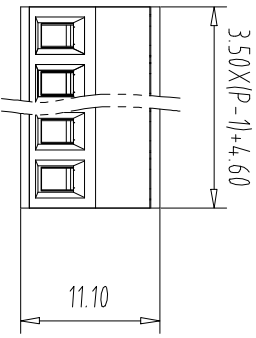

注：本板为禁止运输、复制、翻印文件，以及用其内容进行交流

REV	ECN NO.	CONTENT	CHK	DATE

NOTES1:  
UL Standard  
1.Rating voltage/current: 300V/8A  
2.withstanding voltage: AC2000V/1Min  
3.Torque value: M2.0, 1.77Lb.in  
4.Wire range: 28~16AWG

IEC Standard

1. Pollution Degree	2
Overvoltage Category	III
Rate Impulse Voltage(KV)	2.5KV
Rate Voltage(V)	250V
Rate Current(A)	7A

2. Torque value: M2, 0.2Nm  
3.wire range: 0.5~1.5mm<sup>2</sup>

NOTES2:  
1.Housing: PA66 (UL94V-0)  
2.Cover: PA66 (UL94V-0)  
3.Cage: Brass (Ni Plated)  
4.Clamp: Copper alloy (Ni Plated)  
5.Screw: Steel (M2.0,Zn Plated)

NOTES3:  
1.Pitch: 3.5mm Poles: 02-24P  
2.Stripping length: 6-7mm  
3.Operating temperature: -40℃~+105℃  
4.RoHS Compliance

How to order  
MX15EDGK - 35 - XXP - XXXX - XX - X - X

产品型号 间距 颜色 极数

灰色:GY 橙色:OE 01:常规颜色  
蓝色:BU 红色:RD 定制颜色  
黑色:BK 透明色:TT  
绿色:GN 黄色:YW  
透明色:TT 白色:WE

A-Z其他定制  
0-Y一字螺丝  
1-S十字螺丝  
2-PS平头十字螺丝  
Cu:铜方块  
Fe:铁方块

Pitch Range In mm	Nominal Dimension Range In mm						Over 150	0.1/10
	Over 6	Over 10	Over 24	Over 30	Over 60	Over 100		
TO 6	TO 10	TO 24	TO 30	TO 60	TO 100	TO 150	∠	
±0.15	±0.20	±0.30	±0.30	±0.50	±0.70	±1.00	±1.30	
±0.15	±0.20	±0.30	±0.30	±0.50	±0.70	±1.00	±1.30	