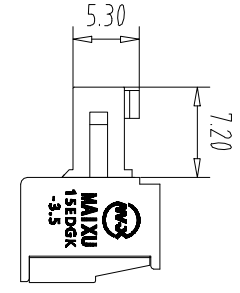

注：本板为禁止运输、复制、翻印文件，以及用其内容进行交流

REV	ECN NO.	CONTENT	CHK	DATE

NOTES1:  
UL Standard  
1.Rating voltage/current: 300V/8A  
2.withstanding voltage: AC2000V/1Min  
3.Torque value: M2.0, 1.77Lb.in  
4.Wire range: 28~16AWG

IEC Standard

1. Pollution Degree	2
Overvoltage Category	III
Rate Impulse Voltage(KV)	2.5KV
Rate Voltage(V)	250V
Rate Current(A)	7A

2. Torque value: M2, 0.2Nm  
3.wire range: 0.5~1.5mm<sup>2</sup>

NOTES2:  
1.Housing: PA66 (UL94V-0)  
2.Cover: PA66 (UL94V-0)  
3.Cage: Brass (Ni Plated)  
4.Clamp: Copper alloy (Ni Plated)  
5.Screw: Steel (M2.0,Zn Plated)

NOTES3:  
1.Pitch: 3.5mm Poles: 02-24P  
2.Stripping length: 6-7mm  
3.Operating temperature: -40℃~+105℃  
4.RoHS Compliance

How to order  
MX15EDGK - 35 - XXP - XXXX - XX - X - X

产品型号 间距 颜色 极数

灰色:GY 橙色:OE 01:常规颜色  
蓝色:BU 红色:RD 定制颜色  
黑色:BK 透明色:TT  
绿色:GN 黄色:YW  
透明色:TT 白色:WE

A-Z其他定制  
0-Y一字螺丝  
1-S十字螺丝  
2-PS平头十字螺丝  
Cu:铜方块  
Fe:铁方块

Pitch Range In mm	Nominal Dimension Range In mm						Over 150	0.1/10
	Over 6	Over 10	Over 24	Over 30	Over 60	Over 100		
TO 6	TO 10	TO 24	TO 30	TO 60	TO 100	TO 150	∠	
±0.15	±0.20	±0.30	±0.30	±0.50	±0.70	±1.00	±1.30	
±0.15	±0.20	±0.30	±0.30	±0.50	±0.70	±1.00	±1.30	