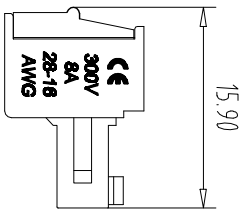

注：本板为禁止运输、复制、翻印文件，以及用其内容进行交流

REV	ECN NO.	CONTENT	CHK	DATE

NOTES1:
UL Standard
1.Rating voltage/current: 300V/8A
2.withstanding voltage: AC2000V/1Min
3.Torque value: M2.0, 1.77Lb.in
4.Wire range: 28~16AWG

IEC Standard

1. Pollution Degree	2
Overvoltage Category	III
Rate Impulse Voltage(KV)	2.5KV
Rate Voltage(V)	250V
Rate Current(A)	7A

2. Torque value: M2, 0.2Nm
3.wire range: 0.5~1.5mm²

NOTES2:
1.Housing: PA66 (UL94V-0)
2.Cover: PA66 (UL94V-0)
3.Cage: Brass (Ni Plated)
4.Clamp: Copper alloy (Ni Plated)
5.Screw: Steel (M2.0,Zn Plated)

NOTES3:
1.Pitch: 3.5mm Poles: 02-24P
2.Stripping length: 6-7mm
3.Operating temperature: -40℃~+105℃
4.RoHS Compliance

How to order
MX15EDGK - 35 - XXP - XXXX - XX - X - X - X

产品型号 间距 颜色 极数

灰色:GY 橙色:OE 01:常规颜色
蓝色:BU 红色:RD 定制颜色
黑色:BK 透明色:TT
绿色:GN 黄色:YW
透明色:TT 白色:WE

A-Z其他定制
0-Y一字螺丝
1-S十字螺丝
2-PS平头十字螺丝
Cu:铜方块
Fe:铁方块

Pitch Range In mm	Nominal Dimension Range In mm						Over 150	0.1/10
	Over 6	Over 10	Over 24	Over 30	Over 60	Over 100		
TO 6	TO 10	TO 24	TO 30	TO 60	TO 100	TO 150	∠	
±0.15	±0.20	±0.30	±0.30	±0.50	±0.70	±1.00	±1.30	