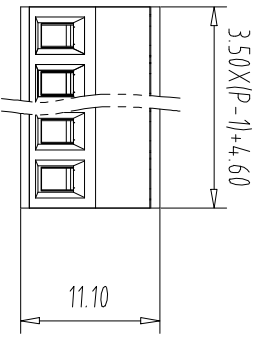

注：本板为禁止运输、复制、翻印文件，以及用其内容进行交流

REV	ECN NO.	CONTENT	CHK	DATE

NOTES1:
UL Standard
1.Rating voltage/current: 300V/8A
2.withstanding voltage: AC2000V/1Min
3.Torque value: M2.0, 1.77Lb.in
4.Wire range: 28~16AWG

IEC Standard

1. Pollution Degree	2
Overvoltage Category	III
Rate Impulse Voltage(KV)	2.5KV
Rate Voltage(V)	250V
Rate Current(A)	7A

2. Torque value: M2, 0.2Nm
3.wire range: 0.5~1.5mm²

NOTES2:
1.Housing: PA66 (UL94V-0)
2.Cover: PA66 (UL94V-0)
3.Cage: Brass (Ni Plated)
4.Clamp: Copper alloy (Ni Plated)
5.Screw: Steel (M2.0,Zn Plated)

NOTES3:
1.Pitch: 3.5mm Poles: 02-24P
2.Stripping length: 6-7mm
3.Operating temperature: -40℃~+105℃
4.RoHS Compliance

How to order
MX15EDGK - 35 - XXP - XXXX - XX - X - X - X

产品型号 间距 颜色 极数

灰色:GY 橙色:OE 01:常规颜色
蓝色:BU 红色:RD 定制颜色
黑色:BK 透明色:TT
绿色:GN 黄色:YW
透明色:TT 白色:WE

A-Z其他定制
0-Y一字螺丝
1-S十字螺丝
2-PS平头十字螺丝
Cu:铜方块
Fe:铁方块

Pitch Range In mm	Nominal Dimension Range In mm						Over 150	0.1/10
	Over 6	Over 10	Over 24	Over 30	Over 60	Over 100		
TO 6	TO 10	TO 24	TO 30	TO 60	TO 100	TO 150	∠	
±0.15	±0.20	±0.30	±0.30	±0.50	±0.70	±1.00	±1.30	