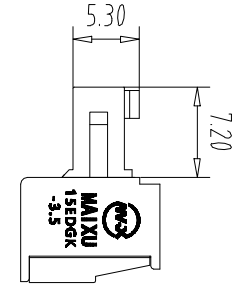

注：本板为禁止运输、复制、翻印文件，以及用其内容进行交流

REV	ECN NO.	CONTENT	CHK	DATE

NOTES1:
UL Standard
1.Rating voltage/current: 300V/8A
2.withstanding voltage: AC2000V/1Min
3.Torque value: M2.0, 1.77Lb.in
4.Wire range: 28~16AWG

IEC Standard

1. Pollution Degree	2
Overvoltage Category	III
Rate Impulse Voltage(KV)	2.5KV
Rate Voltage(V)	250V
Rate Current(A)	7A

2. Torque value: M2, 0.2Nm
3.wire range: 0.5~1.5mm²

NOTES2:
1.Housing: PA66 (UL94V-0)
2.Cover: PA66 (UL94V-0)
3.Cage: Brass (Ni Plated)
4.Clamp: Copper alloy (Ni Plated)
5.Screw: Steel (M2.0,Zn Plated)

NOTES3:
1.Pitch: 3.5mm Poles: 02-24P
2.Stripping length: 6-7mm
3.Operating temperature: -40℃~+105℃
4.RoHS Compliance

How to order
MX15EDGK - 35 - XXP - XXXX - XX - X - X - X

产品型号 间距 颜色 极数

灰色:GY 橙色:OE 01:常规颜色
蓝色:BU 红色:RD 定制颜色
黑色:BK 透明色:TT
绿色:GN 黄色:YW
透明色:TT 白色:WE

A-Z其他定制
0-Y一字螺丝
1-S十字螺丝
2-PS平头十字螺丝
Cu:铜方块
Fe:铁方块

Pitch Range In mm	Nominal Dimension Range In mm						Over 150	0.1/10
	Over 6	Over 10	Over 24	Over 30	Over 60	Over 100		
TO 6	TO 10	TO 24	TO 30	TO 60	TO 100	TO 150	∠	
±0.15	±0.20	±0.30	±0.30	±0.50	±0.70	±1.00	±1.30	