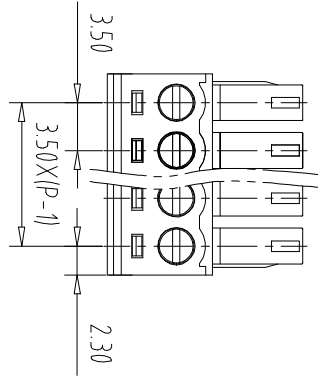

注：本板为禁止运输、复制、翻印文件，以及用其内容进行交流

REV	ECN NO.	CONTENT	CHK	DATE

NOTES1:
UL Standard
1.Rating voltage/current: 300V/8A
2.withstanding voltage: AC2000V/1Min
3.Torque value: M2.0, 1.77Lb.in
4.Wire range: 28~16AWG

IEC Standard

1. Pollution Degree	2
Overvoltage Category	III
Rate Impulse Voltage(KV)	2.5KV
Rate Voltage(V)	250V
Rate Current(A)	7A

2. Torque value: M2, 0.2Nm
3.wire range: 0.5~1.5mm²

NOTES2:
1.Housing: PA66 (UL94V-0)
2.Cover: PA66 (UL94V-0)
3.Cage: Brass (Ni Plated)
4.Clamp: Copper alloy (Ni Plated)
5.Screw: Steel (M2.0,Zn Plated)

NOTES3:
1.Pitch: 3.5mm Poles: 02-24P
2.Stripping length: 6-7mm
3.Operating temperature: -40℃~+105℃
4.RoHS Compliance

How to order
MX15EDGK - 35 - XXP - XXXX - XX - X - X - X

产品型号 间距 颜色 极数

灰色:GY 橙色:OE 01:常规颜色
蓝色:BU 红色:RD 定制颜色
黑色:BK 透明色:TT
绿色:GN 黄色:YW
透明色:TT 白色:WE

A-Z其他定制
0-Y一字螺丝
1-S十字螺丝
2-PS平头十字螺丝
Cu:铜方块
Fe:铁方块

Pitch Range In mm	Nominal Dimension Range In mm						Over 150	0.1/10
	Over 6	Over 10	Over 24	Over 30	Over 60	Over 100		
TO 6	TO 10	TO 24	TO 30	TO 60	TO 100	TO 150	∠	
±0.15	±0.20	±0.30	±0.30	±0.50	±0.70	±1.00	±1.30	