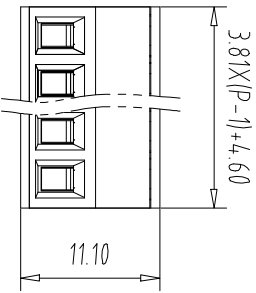

注：本板为禁止运输、复制、编辑文件，以及用其内容进行交流

REV	ECN NO.	CONTENT	CHK	DATE

NOTES1:

- UL Standard
- 1.Rating voltage/current: 300V/8A
2. withstanding voltage: AC2000V/1Min
3. Torque value: M2.0, 1.77Lbin
4. Wire range: 28~16AWG

IEC Standard

Pollution Degree	3	2	2
Overvoltage Category	III	III	II
Rate Impulse Voltage(KV)	2.5KV	2.5KV	2.5KV
Rate Voltage(V)	160V	160V	250V
Rate Current(A)	7A	7A	7A

2. Torque value: M2, 0.2Nm
3. wire range: 0.5~1.5mm²

NOTES2:

- 1.Housing: PA66 (UL94V-0)
- 2.Cover: PA66 (UL94V-0)
- 3.Cage: Brass (Ni Plated)
- 4.Clamp: Copper alloy (Ni Plated)
- 5.Screw: Steel (M2.0,Zn Plated)

NOTES3:

- 1.Pitch: 3.81mm Poles: 02-24P
- 2.Stripping length: 6-7mm
- 3.Operating temperature: -40℃~+105℃
- 4.RoHS Compliance

How to order

MX15EDGK - 381 - XXX - XXXX - XX - X - X

产品型号

间距

颜色

极数

01常规颜色

灰色:GY 橙色:OE

蓝色:BU 红色:RD 定制颜色

黑色:BK 透明色:TT

绿色:GN 黄色:YW

透明色:TT 白色:WE

A-Z其他定制

0-Y一字螺丝

1-S十字螺丝

2-P.S平头十字螺丝

Cu:铜方块

Fe:铁方块

Pitch Range In Nominal Dimension Range

mm	Over	In mm	Over	Nominal Dimension Range	Over	mm	Over
6	TO	10	TO	30	TO	60	TO
10	TO	24	TO	60	TO	100	TO
±0.15	±0.20	±0.30	±0.30	±0.50	±0.70	±1.00	±1.30

0.1/10

∠

±2°

ITEM	NAME OF PART	NO. OF PART	Q'TY	MATERIAL	NOTE
DWG	CHK	DATE	UNITS	MM	1/1
APP	DATE	SCALE	SCALE	A4	1/1

NAME	NAME
MX15EDGK-3.81-XXP	MX15EDGK-3.81-XXP

CXI MAIXU ELECTRONICS CO.,LTD
MAIXU 慈溪市迈旭电子有限公司
DWGNO.