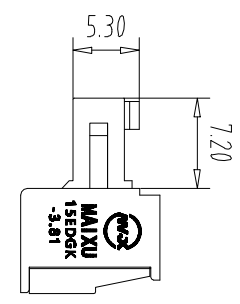

注：本板为禁止运输、复制、编辑文件，以及用其内容进行交流

REV	ECN NO.	CONTENT	CHK	DATE

NOTES1:

- UL Standard
- 1.Rating voltage/current: 300V/8A
- 2. withstanding voltage: AC2000V/1Min
- 3. Torque value: M2.0, 1.77Lbin
- 4. Wire range: 28~16AWG

IEC Standard

Pollution Degree	3	2	2
Overvoltage Category	III	III	II
Rate Impulse Voltage(KV)	2.5KV	2.5KV	2.5KV
Rate Voltage(V)	160V	160V	250V
Rate Current(A)	7A	7A	7A

- 2. Torque value: M2, 0.2Nm
- 3. wire range: 0.5~1.5mm²

NOTES2:

- 1.Housing: PA66 (UL94V-0)
- 2.Cover: PA66 (UL94V-0)
- 3.Cage: Brass (Ni Plated)
- 4.Clamp: Copper alloy (Ni Plated)
- 5.Screw: Steel (M2.0,Zn Plated)

NOTES3:

- 1.Pitch: 3.81mm Poles: 02-24P
- 2.Stripping length: 6-7mm
- 3.Operating temperature: -40℃~+105℃
- 4.RoHS Compliance

Cu:铜方块

Fe:铁方块

Pitch Range In Nominal Dimension Range

mm	Over	In mm	Over	Nominal Dimension Range	Over	mm	Over
6	TO	10	TO	30	TO	60	TO
10	TO	24	TO	60	TO	100	TO
±0.15	±0.20	±0.30	±0.30	±0.50	±0.70	±1.00	±1.30