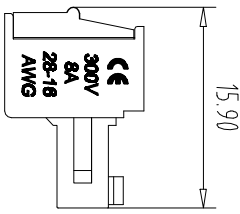

注：本板为禁止运输、复制、编辑文件，以及用其内容进行交流

REV	ECN NO.	CONTENT	CHK	DATE

NOTES1:

- UL Standard
- 1.Rating voltage/current: 300V/8A
- 2. withstanding voltage: AC2000V/1Min
- 3. Torque value: M2.0, 1.77Lbin
- 4. Wire range: 28~16AWG

NOTES2:

- 1.Housing: PA66 (UL94V-0)
- 2.Cover: PA66 (UL94V-0)
- 3.Cage: Brass (Ni Plated)
- 4.Clamp: Copper alloy (Ni Plated)
- 5.Screw: Steel (M2.0,Zn Plated)

NOTES3:

- 1.Pitch: 3.81mm Poles: 02-24P
- 2.Stripping length: 6-7mm
- 3.Operating temperature: -40℃~+105℃
- 4.RoHS Compliance

Cu:铜方块

Fe:铁方块

Pitch Range In Nominal Dimension Range

mm	Over	In mm	Over	Nominal Dimension Range	Over	mm	Over
6	TO	10	TO	30	TO	60	TO
10	TO	24	TO	60	TO	100	TO
±0.15	±0.20	±0.30	±0.30	±0.50	±0.70	±1.00	±1.30

0.1/10

∠

±2°

ITEM	NAME OF PART	NO. OF PART	Q'TY	MATERIAL	NOTE
DWG	CHK	DATE	UNITS	MM	1/1
APP	DATE	SCALE	SCALE	A4	1/1

NAME	NAME
MX15EDGK-3.81-XXP	MX15EDGK-3.81-XXP

CXI MAIXU ELECTRONICS CO.,LTD
 MAIXU 慈溪市迈旭电子有限公司
 DWGNO.