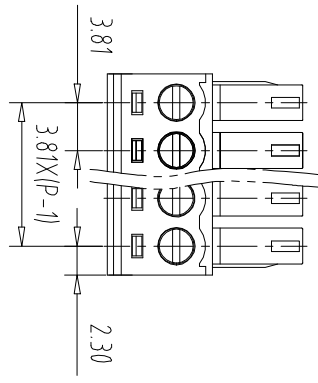

注：本板为禁止运输、复制、编辑文件，以及用其内容进行交流

REV	ECN NO.	CONTENT	CHK	DATE

NOTES1:

- UL Standard
- 1.Rating voltage/current: 300V/8A
- 2. withstanding voltage: AC2000V/1Min
- 3. Torque value: M2.0, 1.77Lbin
- 4. Wire range: 28~16AWG

IEC Standard

Pollution Degree	3	2	2
Overvoltage Category	III	III	II
Rate Impulse Voltage(KV)	2.5KV	2.5KV	2.5KV
Rate Voltage(V)	160V	160V	250V
Rate Current(A)	7A	7A	7A

- 2. Torque value: M2, 0.2Nm
- 3. wire range: 0.5~1.5mm²

NOTES2:

- 1.Housing: PA66 (UL94V-0)
- 2.Cover: PA66 (UL94V-0)
- 3.Cage: Brass (Ni Plated)
- 4.Clamp: Copper alloy (Ni Plated)
- 5.Screw: Steel (M2.0,Zn Plated)

NOTES3:

- 1.Pitch: 3.81mm Poles: 02-24P
- 2.Stripping length: 6-7mm
- 3.Operating temperature: -40℃~+105℃
- 4.RoHS Compliance

Cu:铜方块

Fe:铁方块

Pitch Range In Nominal Dimension Range

mm	Over	In mm	Over	Nominal Dimension Range	Over	mm	Over
6	TO	10	TO	30	TO	60	TO
10	TO	24	TO	60	TO	100	TO
±0.15	±0.20	±0.30	±0.30	±0.50	±0.70	±1.00	±1.30