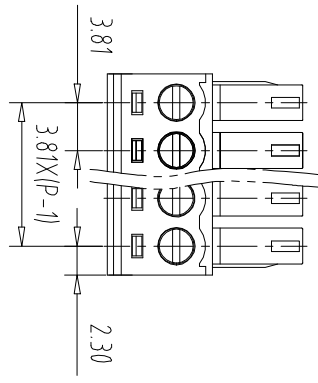

注：本板为禁止运输、复制、编辑文件，以及用其内容进行交流

REV	ECN NO.	CONTENT	CHK	DATE

NOTES1:

- UL Standard
- 1.Rating voltage/current: 300V/8A
- 2. withstanding voltage: AC2000V/1Min
- 3. Torque value: M2.0, 1.77Lbin
- 4. Wire range: 28~16AWG

IEC Standard

Pollution Degree	3	2	2
Overvoltage Category	III	III	II
Rate Impulse Voltage(KV)	2.5KV	2.5KV	2.5KV
Rate Voltage(V)	160V	160V	250V
Rate Current(A)	7A	7A	7A

- 2. Torque value: M2, 0.2Nm
- 3. wire range: 0.5~1.5mm²

NOTES2:

- 1.Housing: PA66 (UL94V-0)
- 2.Cover: PA66 (UL94V-0)
- 3.Cage: Brass (Ni Plated)
- 4.Clamp: Copper alloy (Ni Plated)
- 5.Screw: Steel (M2.0,Zn Plated)

NOTES3:

- 1.Pitch: 3.81mm Poles: 02-24P
- 2.Stripping length: 6-7mm
- 3.Operating temperature: -40℃~+105℃
- 4.RoHS Compliance

Fe:铁方块

2-P:PS平头十字螺丝

Pitch Range In Nominal Dimension Range

mm	Over	In mm	Over	Nominal Dimension Range	Over	mm	Over
6	TO	6	TO	30	TO	60	TO
10	TO	10	TO	60	TO	100	TO
24	TO	24	TO	100	TO	150	TO
±0.15	±0.20	±0.30	±0.30	±0.50	±0.70	±1.00	±1.30