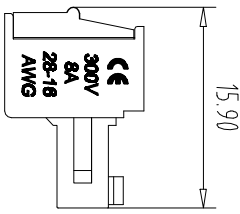

注：本板为禁止运输、复制、编辑文件，以及用其内容进行交流

REV	ECN NO.	CONTENT	CHK	DATE

NOTES1:

- UL Standard
- 1.Rating voltage/current: 300V/8A
- 2. withstanding voltage: AC2000V/1Min
- 3. Torque value: M2.0, 1.77Lbin
- 4. Wire range: 28~16AWG

IEC Standard

Pollution Degree	3	2	2
Overvoltage Category	III	III	II
Rate Impulse Voltage(KV)	2.5KV	2.5KV	2.5KV
Rate Voltage(V)	160V	160V	250V
Rate Current(A)	7A	7A	7A

- 2. Torque value: M2, 0.2Nm
- 3. wire range: 0.5~1.5mm²

NOTES2:

- 1.Housing: PA66 (UL94V-0)
- 2.Cover: PA66 (UL94V-0)
- 3.Cage: Brass (Ni Plated)
- 4.Clamp: Copper alloy (Ni Plated)
- 5.Screw: Steel (M2.0,Zn Plated)

NOTES3:

- 1.Pitch: 3.81mm Poles: 02-24P
- 2.Stripping length: 6-7mm
- 3.Operating temperature: -40℃~+105℃
- 4.RoHS Compliance

Fe:铁方块

2-P:PS平头十字螺丝

Pitch Range In Nominal Dimension Range

mm	Over	In mm	Over	Nominal Dimension Range	Over	mm	Over
6	TO	6	TO	30	TO	60	TO
10	TO	10	TO	60	TO	100	TO
24	TO	24	TO	100	TO	150	TO
±0.15	±0.20	±0.30	±0.30	±0.50	±0.70	±1.00	±1.30