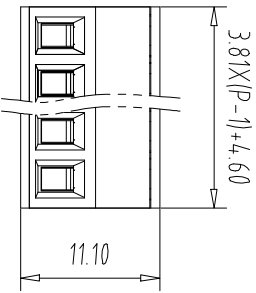

注：本板为禁止运输、复制、编辑文件，以及用其内容进行交流

REV	ECN NO.	CONTENT	CHK	DATE

NOTES1:

- UL Standard
- 1.Rating voltage/current: 300V/8A
2. withstanding voltage: AC2000V/1Min
3. Torque value: M2.0, 1.77Lbin
4. Wire range: 28~16AWG

IEC Standard

Pollution Degree	3	2	2
Overvoltage Category	III	III	II
Rate Impulse Voltage(KV)	2.5KV	2.5KV	2.5KV
Rate Voltage(V)	160V	160V	250V
Rate Current(A)	7A	7A	7A

2. Torque value: M2, 0.2Nm
3. wire range: 0.5~1.5mm²

NOTES2:

- 1.Housing: PA66 (UL94V-0)
- 2.Cover: PA66 (UL94V-0)
- 3.Cage: Brass (Ni Plated)
- 4.Clamp: Copper alloy (Ni Plated)
- 5.Screw: Steel (M2.0,Zn Plated)

NOTES3:

- 1.Pitch: 3.81mm Poles: 02-24P
- 2.Stripping length: 6-7mm
- 3.Operating temperature: -40℃~+105℃
- 4.RoHS Compliance

How to order

MX15EDGK - 381 - XXX - XXXX - XX - X - X

产品型号

间距

极数

颜色

01常规颜色

灰色:GY 橙色:OE

蓝色:BU 红色:RD 定制颜色

黑色:BK 透明色:TT

绿色:GN 黄色:YW

透明色:TT 白色:WE

A-Z其他定制

0-Y一字螺丝

1-S十字螺丝

Cu:铜方块

Fe:铁方块

2-P:PS平头十字螺丝

Pitch Range In Nominal Dimension Range

mm	Over	In mm	Over	Nominal Dimension Range	Over	mm	Over
6	TO	6	TO	30	TO	60	TO
10	TO	10	TO	60	TO	100	TO
24	TO	24	TO	100	TO	150	TO
±0.15	±0.20	±0.30	±0.30	±0.50	±0.70	±1.00	±1.30

0.1/10

∠

±2°

ITEM	NAME OF PART	NO. OF PART	Q'TY	MATERIAL	NOTE
DWG	CHK	DATE	UNITS	MM	1/1
APP	DATE	SCALE	A4		

MX15EDGK-3.81-XXP

CXI MAIXU ELECTRONICS CO.,LTD
MAIXU 慈溪市迈旭电子有限公司
DWGNO.