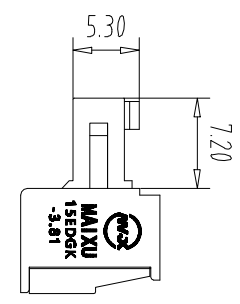

注：本板为禁止运输、复制、编辑文件，以及用其内容进行交流

REV	ECN NO.	CONTENT	CHK	DATE

NOTES1:

- UL Standard
- 1.Rating voltage/current: 300V/8A
- 2. withstanding voltage: AC2000V/1Min
- 3. Torque value: M2.0, 1.77Lbin
- 4. Wire range: 28~16AWG

IEC Standard

Pollution Degree	3	2	2
Overvoltage Category	III	III	II
Rate Impulse Voltage(KV)	2.5KV	2.5KV	2.5KV
Rate Voltage(V)	160V	160V	250V
Rate Current(A)	7A	7A	7A

- 2. Torque value: M2, 0.2Nm
- 3. wire range: 0.5~1.5mm²

NOTES2:

- 1.Housing: PA66 (UL94V-0)
- 2.Cover: PA66 (UL94V-0)
- 3.Cage: Brass (Ni Plated)
- 4.Clamp: Copper alloy (Ni Plated)
- 5.Screw: Steel (M2.0,Zn Plated)

NOTES3:

- 1.Pitch: 3.81mm Poles: 02-24P
- 2.Stripping length: 6-7mm
- 3.Operating temperature: -40℃~+105℃
- 4.RoHS Compliance

Fe:铁方块

2-P:PS平头十字螺丝

Pitch Range In Nominal Dimension Range

mm	Over	In mm	Over	Nominal Dimension Range	Over	mm	Over
6	TO	6	TO	30	TO	60	TO
10	TO	10	TO	60	TO	100	TO
24	TO	24	TO	100	TO	150	TO
±0.15	±0.20	±0.30	±0.30	±0.50	±0.70	±1.00	±1.30