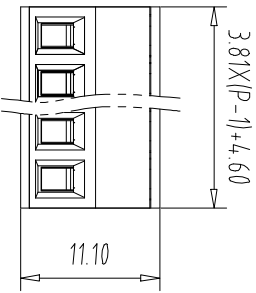

注：本板为禁止运输、复制、编辑文件，以及用其内容进行交流

REV	ECN NO.	CONTENT	CHK	DATE

NOTES1:

UL Standard

- 1.Rating voltage/current: 300V/8A
- 2.withstanding voltage: AC2000V/1Min
- 3.Torque value: M2.0, 1.77Lbin
- 4.Wire range: 28~16AWG

IEC Standard

1. Pollution Degree	3	2	2
Overvoltage Category	III	III	II
Rate Impulse Voltage(KV)	2.5KV	2.5KV	2.5KV
Rate Voltage(V)	160V	160V	250V
Rate Current(A)	7A	7A	7A

2. Torque value: M2, 0.2Nm
- 3.wire range: 0.5~1.5mm²

NOTES2:

- 1.Housing: PA66 (UL94V-0)
- 2.Cover: PA66 (UL94V-0)
- 3.Cage: Brass (Ni Plated)
- 4.Clamp: Copper alloy (Ni Plated)
- 5.Screw: Steel (M2.0,Zn Plated)

NOTES3:

- 1.Pitch: 3.81mm Poles: 02-24P
- 2.Stripping length: 6-7mm
- 3.Operating temperature: -40℃~+105℃
- 4.RoHS Compliance

How to order

MX15EDGK - 381 - XXX - XXXX - XX - X - X

产品型号

间距

颜色

极数

01常规颜色
02-99:定制颜色

A-Z其他定制

0-Y一字螺丝
1-S十字螺丝
2-P.S平头十字螺丝

灰色:GY 橙色:OE
蓝色:BU 红色:RD
黑色:BK 透明色:TT
绿色:GN 黄色:YW
透明色:TT 白色:WE

Cu:铜方块
Fe:铁方块

Pitch	Range	In mm	Nominal Dimension	Range		
mm	Over	In mm	Over	Over	Over	Over

TO	6	TO	10	TO	24	TO	30	TO	60	TO	100	TO	100	TO	150		
±0.15	±0.20	±0.30	±0.30	±0.50	±0.70	±1.00	±1.30	±2°									

ITEM	NAME OF PART	NO. OF PART	Q'TY	MATERIAL	NOTE
DWG	CHK	DATE	SCALE	SHEET/OF	1/1
APP	DATE		1:1	A4	
CXI MAIXU ELECTRONICS CO.,LTD			MX15EDGK-3.81-XXP		
MAIXU 慈溪市迈旭电子有限公司			DWGNO.