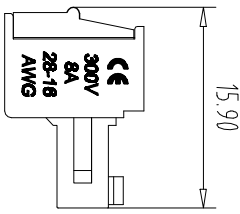

注：本板为禁止运输、复制、编辑文件，以及用其内容进行交流

REV	ECN NO.	CONTENT	CHK	DATE
-----	---------	---------	-----	------

NOTES1:

UL Standard

- 1.Rating voltage/current: 300V/8A
- 2.withstanding voltage: AC2000V/1Min
- 3.Torque value: M2.0, 1.77Lbin
- 4.Wire range: 28~16AWG

IEC Standard

1. Pollution Degree	3	2	2
Overvoltage Category	III	III	II
Rate Impulse Voltage(KV)	2.5KV	2.5KV	2.5KV
Rate Voltage(V)	160V	160V	250V
Rate Current(A)	7A	7A	7A

2. Torque value: M2, 0.2Nm
- 3.wire range: 0.5~1.5mm²

NOTES2:

- 1.Housing: PA66 (UL94V-0)
- 2.Cover: PA66 (UL94V-0)
- 3.Cage: Brass (Ni Plated)
- 4.Clamp: Copper alloy (Ni Plated)
- 5.Screw: Steel (M2.0,Zn Plated)

NOTES3:

- 1.Pitch: 3.81mm Poles: 02-24P
- 2.Stripping length: 6-7mm
- 3.Operating temperature: -40℃~+105℃
- 4.RoHS Compliance

0-Y一字螺丝
1-S十字螺丝
2-P.S平头十字螺丝

灰色:GY 橙色:OE
蓝色:BU 红色:RD
黑色:BK 透明色:TT
绿色:GN 黄色:YW
透明色:TT 白色:WE

Cu:铜方块
Fe:铁方块

Pitch	Range	In mm	Nominal Dimension	Range		
mm	Over	In mm	Over	Over	Over	Over

TO	6	TO	10	TO	24	TO	30	TO	60	TO	100	TO	100	TO	150		
±0.15	±0.20	±0.30	±0.30	±0.50	±0.70	±1.00	±1.30	±2°									