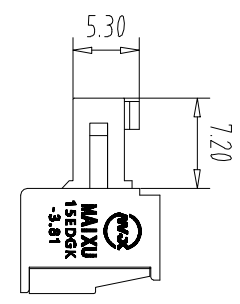

注：本板为禁止运输、复制、编辑文件，以及用其内容进行交流

REV	ECN NO.	CONTENT	CHK	DATE
-----	---------	---------	-----	------

NOTES1:

UL Standard

- 1.Rating voltage/current: 300V/8A
- 2.withstanding voltage: AC2000V/1Min
- 3.Torque value: M2.0, 1.77Lbin
- 4.Wire range: 28~16AWG

IEC Standard

1. Pollution Degree	3	2	2
Overvoltage Category	III	III	II
Rate Impulse Voltage(KV)	2.5KV	2.5KV	2.5KV
Rate Voltage(V)	160V	160V	250V
Rate Current(A)	7A	7A	7A

2. Torque value: M2, 0.2Nm
- 3.wire range: 0.5~1.5mm²

NOTES2:

- 1.Housing: PA66 (UL94V-0)
- 2.Cover: PA66 (UL94V-0)
- 3.Cage: Brass (Ni Plated)
- 4.Clamp: Copper alloy (Ni Plated)
- 5.Screw: Steel (M2.0,Zn Plated)

NOTES3:

- 1.Pitch: 3.81mm Poles: 02-24P
- 2.Stripping length: 6-7mm
- 3.Operating temperature: -40℃~+105℃
- 4.RoHS Compliance