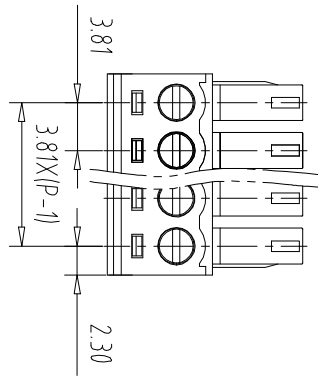

注：本板为禁止运输、复制、编辑文件，以及用其内容进行交流

REV	ECN NO.	CONTENT	CHK	DATE
-----	---------	---------	-----	------

NOTES1:

UL Standard

- 1.Rating voltage/current: 300V/8A
- 2.withstanding voltage: AC2000V/1Min
- 3.Torque value: M2.0, 1.77Lbin
- 4.Wire range: 28~16AWG

IEC Standard

1. Pollution Degree	3	2	2
Overvoltage Category	III	III	II
Rate Impulse Voltage(KV)	2.5KV	2.5KV	2.5KV
Rate Voltage(V)	160V	160V	250V
Rate Current(A)	7A	7A	7A

2. Torque value: M2, 0.2Nm
- 3.wire range: 0.5~1.5mm²

NOTES2:

- 1.Housing: PA66 (UL94V-0)
- 2.Cover: PA66 (UL94V-0)
- 3.Cage: Brass (Ni Plated)
- 4.Clamp: Copper alloy (Ni Plated)
- 5.Screw: Steel (M2.0,Zn Plated)

NOTES3:

- 1.Pitch: 3.81mm Poles: 02-24P
- 2.Stripping length: 6-7mm
- 3.Operating temperature: -40℃~+105℃
- 4.RoHS Compliance