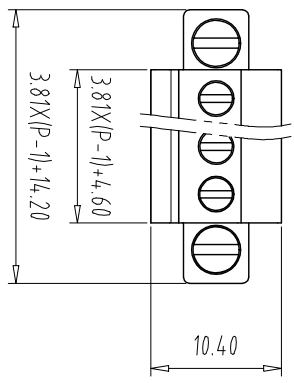

注：本板为禁止运输、复制、编辑文件，以及用其内容进行交流