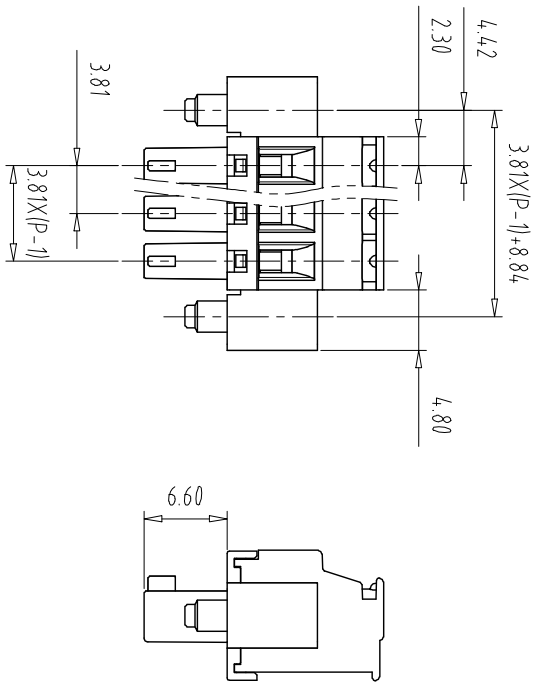

注：本板为禁止运输、复制、编辑文件，以及用其内容进行交流