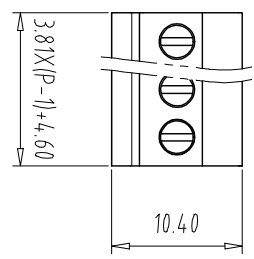

注：本板为禁止运输、复制、编辑文件，以及用其内容建设交流

REV	ECN NO.	CONTENT	CHK	DATE

NOTES:
UL Standard

Use group	B	C	D
Rated Current	8A	/	8A
Rated Voltage	300V	/	300V

2. Wire range: 28~16AWG
IEC Standard

Pollution Degree	3	2	2
Overvoltage Category	III	III	II
Rate Impulse Voltage(KV)	2.5KV	2.5KV	2.5KV
Rate Voltage(V)	160V	160V	320V
Rate Current(A)	8A	8A	8A

NOTES2:

- 1.Housing: PA66 (UL94V-0)
- 2.Cover: PA66 (UL94V-0)
- 3.Clamp: Copper alloy (Ni Plated)
- 4.Cage: Brass (Ni Plated)
- 5.Screw: Steel (M2,Zn Plated)

NOTES3:

- 1.Pitch: 3.81mm Poles: 02-24P
- 2.Stripping length: 6-7mm
- 3.Operating temperature: -40℃~+105℃
- 4.RoHS Compliance

How to order

Pitch	Range	In	Nominal Dimension	Range
mm	Over 6 TO 10	Over 10 TO 24	Over 30 TO 60 TO 100	Over 60 TO 100 TO 150
±0.15	±0.20	±0.30	±0.30	±0.50
			±0.70	±1.00
				±1.30
				±2°

ITEM	NAME OF PART	NO. OF PART	Q'TY	MATERIAL	NOTE
DWG	CHK	DATE	UNITS	MM	SHEET/OF 1/1
APP	DATE	SCALE	SCALE	A4	1:1
CIXI MAIXIU ELECTRONICS CO.,LTD 慈溪市迈旭电子有限公司				NAME	MX15EDGKB-3.81-XXP
				DWGNO.	