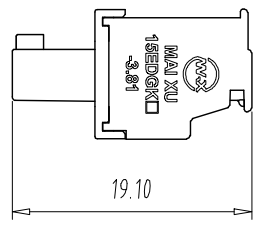

注：本板为禁止运输、复制、编辑文件，以及用其内容建设交流

REV	ECN NO.	CONTENT	CHK	DATE

NOTES:
UL Standard

Use group	B	C	D
Rated Current	8A	/	8A
Rated Voltage	300V	/	300V

2. Wire range: 28~16AWG
IEC Standard

Pollution Degree	3	2	2
Overvoltage Category	III	III	II
Rate Impulse Voltage(KV)	2.5KV	2.5KV	2.5KV
Rate Voltage(V)	160V	160V	320V
Rate Current(A)	8A	8A	8A

NOTES2:

- 1.Housing: PA66 (UL94V-0)
- 2.Cover: PA66 (UL94V-0)
- 3.Clamp: Copper alloy (Ni Plated)
- 4.Cage: Brass (Ni Plated)
- 5.Screw: Steel (M2,Zn Plated)

NOTES3:

- 1.Pitch: 3.81mm Poles: 02-24P
- 2.Stripping length: 6-7mm
- 3.Operating temperature: -40℃~+105℃
- 4.RoHS Compliance

How to order

Pitch	Range	In	Nominal Dimension	Range
mm	Over 6 TO 10	Over 10 TO 24	Over 30 TO 60 TO 100	Over 60 TO 100 TO 150
±0.15	±0.20	±0.30	±0.30	±0.50
			±0.70	±1.00
				±1.30
				±2°

ITEM	NAME OF PART	NO. OF PART	Q'TY	MATERIAL	NOTE
DWG	CHK	DATE	UNITS	MM	SHEET/OF 1/1
APP	DATE	SCALE	SCALE	A4	1:1
CIXI MAIXIU ELECTRONICS CO.,LTD 慈溪市迈旭电子有限公司				NAME	MX15EDGKB-3.81-XXP
				DWGNO.	