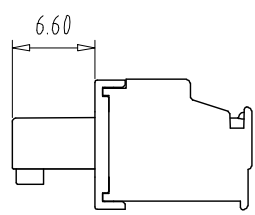

注：本板为禁止运输、复制、编辑文件，以及用其内容建设交流

REV	ECN NO.	CONTENT	CHK	DATE

NOTES:
UL Standard

Use group	B	C	D
Rated Current	8A	/	8A
Rated Voltage	300V	/	300V

2. Wire range: 28~16AWG
IEC Standard

Pollution Degree	3	2	2
Overvoltage Category	III	III	II
Rate Impulse Voltage(KV)	2.5KV	2.5KV	2.5KV
Rate Voltage(V)	160V	160V	320V
Rate Current(A)	8A	8A	8A

NOTES2:

- 1.Housing: PA66 (UL94V-0)
- 2.Cover: PA66 (UL94V-0)
- 3.Clamp: Copper alloy (Ni Plated)
- 4.Cage: Brass (Ni Plated)
- 5.Screw: Steel (M2,Zn Plated)

NOTES3:

- 1.Pitch: 3.81mm Poles: 02-24P
- 2.Stripping length: 6-7mm
- 3.Operating temperature: -40℃~+105℃
- 4.RoHS Compliance

How to order

Pitch	Range	In	Nominal Dimension	Range
mm	Over 6 TO 10	Over 10 TO 24	Over 30 TO 60 TO 100	Over 60 TO 100 TO 150
±0.15	±0.20	±0.30	±0.30	±0.50
			±0.70	±1.00
				±1.30
				±2°

ITEM	NAME OF PART	NO. OF PART	Q'TY	MATERIAL	NOTE
DWG	CHK	DATE	UNITS	MM	SHEET/OF 1/1
APP	DATE	SCALE	SCALE	A4	1:1
CIXI MAIXIU ELECTRONICS CO.,LTD 慈溪市迈旭电子有限公司				NAME	MX15EDGKB-3.81-XXP
				DWGNO.	