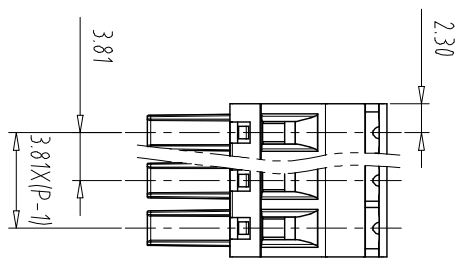

注：本板为禁止运输、复制、编辑文件，以及用其内容建设交流

REV	ECN NO.	CONTENT	CHK	DATE

NOTES:
UL Standard

Use group	B	C	D
Rated Current	8A	/	8A
Rated Voltage	300V	/	300V

2. Wire range: 28~16AWG
IEC Standard

Pollution Degree	3	2	2
Overvoltage Category	III	III	II
Rate Impulse Voltage(KV)	2.5KV	2.5KV	2.5KV
Rate Voltage(V)	160V	160V	320V
Rate Current(A)	8A	8A	8A

NOTES2:

- 1.Housing: PA66 (UL94V-0)
- 2.Cover: PA66 (UL94V-0)
- 3.Clamp: Copper alloy (Ni Plated)
- 4.Cage: Brass (Ni Plated)
- 5.Screw: Steel (M2,Zn Plated)

NOTES3:

- 1.Pitch: 3.81mm Poles: 02-24P
- 2.Stripping length: 6-7mm
- 3.Operating temperature: -40℃~+105℃
- 4.RoHS Compliance

How to order

Pitch	Range	In	Nominal Dimension	Range
mm	Over 6 TO 10	Over 10 TO 24	Over 30 TO 60 TO 100	Over 60 TO 100 TO 150
±0.15	±0.20	±0.30	±0.30	±0.50
			±0.70	±1.00
				±1.30
				±2°

ITEM	NAME OF PART	NO. OF PART	Q'TY	MATERIAL	NOTE
DWG	CHK	DATE	UNITS	MM	SHEET/OF 1/1
APP	DATE	SCALE	SCALE	A4	1:1
CIXI MAIXIU ELECTRONICS CO.,LTD 慈溪市迈旭电子有限公司				NAME	MX15EDGKB-3.81-XXP
				DWGNO.	