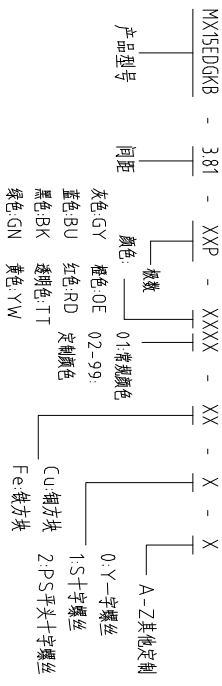

注：本板为禁止运输、复制、编辑文件，以及用其内容建设交流

REV	ECN NO.	CONTENT	CHK	DATE

NOTES:
UL Standard

Use group	B	C	D
Rated Current	8A	/	8A
Rated Voltage	300V	/	300V

2. Wire range: 28~16AWG
IEC Standard

Pollution Degree	3	2	2
Overvoltage Category	III	III	II
Rate Impulse Voltage(KV)	2.5KV	2.5KV	2.5KV
Rate Voltage(V)	160V	160V	320V
Rate Current(A)	8A	8A	8A

NOTES2:

- 1.Housing: PA66 (UL94V-0)
- 2.Cover: PA66 (UL94V-0)
- 3.Clamp: Copper alloy (Ni Plated)
- 4.Cage: Brass (Ni Plated)
- 5.Screw: Steel (M2,Zn Plated)

NOTES3:

- 1.Pitch: 3.81mm Poles: 02-24P
- 2.Stripping length: 6-7mm
- 3.Operating temperature: -40℃~+105℃
- 4.RoHS Compliance

How to order

Pitch	Range	In	Nominal Dimension	Range
mm	Over 6 TO 10	Over 10 TO 24	Over 30 TO 60 TO 100	Over 60 TO 100 TO 150
±0.15	±0.20	±0.30	±0.30	±0.50
			±0.70	±1.00
				±1.30
				±2°

ITEM	NAME OF PART	NO. OF PART	Q'TY	MATERIAL	NOTE
DWG	CHK	DATE	UNITS	MM	SHEET/OF 1/1
APP	DATE	SCALE	SCALE	A4	1:1
CIXI MAIXIU ELECTRONICS CO.,LTD 慈溪市迈旭电子有限公司				NAME	MX15EDGKB-3.81-XXP
				DWGNO.	