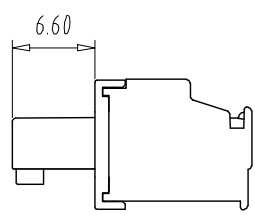

注：本板为禁止运输、复制、编辑文件，以及用其内容进行交流

REV	ECN NO.	CONTENT	CHK	DATE

NOTES:  
UL Standard

Use group	B	C	D
Rated Current	8A	/	8A
Rated Voltage	300V	/	300V

2. Wire range: 28~16AWG  
IEC Standard

1. Pollution Degree	3	2	2
Overvoltage Category	III	III	II
Rate Impulse Voltage(KV)	2.5KV	2.5KV	2.5KV
Rate Voltage(V)	160V	160V	320V
Rate Current(A)	8A	8A	8A

NOTES2:

- 1.Housing: PA66 (UL94V-0)
- 2.Cover: PA66 (UL94V-0)
- 3.Clamp: Copper alloy (Ni Plated)
- 4.Cage: Brass (Ni Plated)
- 5.Screw: Steel (M2,Zn Plated)

NOTES3:

- 1.Pitch: 3.81mm Poles: 02-24P
- 2.Stripping length: 6-7mm
- 3.Operating temperature: -40℃~+105℃
- 4.RoHS Compliance

How to order

Pitch Range	In mm	Nominal Dimension	Range	mm
Over 6	Over 10	Over 30	Over 60	Over 100
TO 6	TO 10	TO 24	TO 30	TO 60
±0.15	±0.20	±0.30	±0.30	±0.50
±0.30	±0.50	±0.70	±1.00	±1.30
±2°	±2°	±2°	±2°	±2°