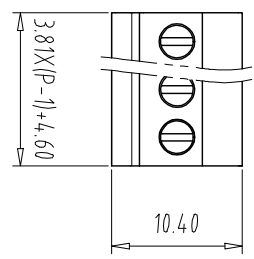

注：本板为禁止运输、复制、编辑文件，以及用其内容进行交流

REV	ECN NO.	CONTENT	CHK	DATE

NOTES:  
UL Standard

Use group	B	C	D
Rated Current	8A	/	8A
Rated Voltage	300V	/	300V

2. Wire range: 28~16AWG  
IEC Standard

1. Pollution Degree	3	2	2
Overvoltage Category	III	III	II
Rate Impulse Voltage(KV)	2.5KV	2.5KV	2.5KV
Rate Voltage(V)	160V	160V	320V
Rate Current(A)	8A	8A	8A

NOTES2:

- 1.Housing: PA66 (UL94V-0)
- 2.Cover: PA66 (UL94V-0)
- 3.Clamp: Copper alloy (Ni Plated)
- 4.Cage: Brass (Ni Plated)
- 5.Screw: Steel (M2,Zn Plated)

NOTES3:

- 1.Pitch: 3.81mm Poles: 02-24P
- 2.Stripping length: 6-7mm
- 3.Operating temperature: -40℃~+105℃
- 4.RoHS Compliance

How to order

Pitch Range	In mm	Nominal Dimension	Range	mm
Over 6	Over 10	Over 30	Over 60	Over 100
TO 6	TO 10	TO 24	TO 30	TO 60
±0.15	±0.20	±0.30	±0.30	±0.50
±0.30	±0.50	±0.70	±1.00	±1.30
±2°	±2°	±2°	±2°	±2°

ITEM	NAME OF PART	NO. OF PART	Q'TY	MATERIAL	NOTE
DWG	CHK	DATE	SCALE	SHEET/OF	1/1
APP	DATE	SCALE	1:1	A4	1/1
CXI MAIXU ELECTRONICS CO.,LTD 慈溪市迈旭电子有限公司			NAME	MX15EDGKB-3.81-XXP	
			DWGNO.		