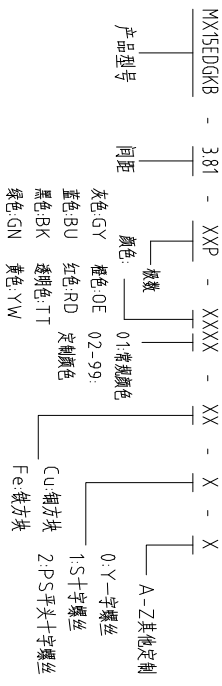

注：本板为禁止运输、复制、编辑文件，以及用其内容进行交流

REV	ECN NO.	CONTENT	CHK	DATE

NOTES:  
UL Standard

Use group	B	C	D
Rated Current	8A	/	8A
Rated Voltage	300V	/	300V

2. Wire range: 28~16AWG  
IEC Standard

1. Pollution Degree	3	2	2
Overvoltage Category	III	III	II
Rate Impulse Voltage(KV)	2.5KV	2.5KV	2.5KV
Rate Voltage(V)	160V	160V	320V
Rate Current(A)	8A	8A	8A

NOTES2:

- 1.Housing: PA66 (UL94V-0)
- 2.Cover: PA66 (UL94V-0)
- 3.Clamp: Copper alloy (Ni Plated)
- 4.Cage: Brass (Ni Plated)
- 5.Screw: Steel (M2,Zn Plated)

NOTES3:

- 1.Pitch: 3.81mm Poles: 02-24P
- 2.Stripping length: 6-7mm
- 3.Operating temperature: -40℃~+105℃
- 4.RoHS Compliance

How to order

Pitch Range	In mm	Nominal Dimension	Range	mm
Over 6	Over 10	Over 30	Over 60	Over 100
TO 6	TO 10	TO 24	TO 30	TO 60
±0.15	±0.20	±0.30	±0.30	±0.50
±0.30	±0.50	±0.70	±1.00	±1.30
±2°	±2°	±2°	±2°	±2°

ITEM	NAME OF PART	NO. OF PART	Q'TY	MATERIAL	NOTE
DWG	CHK	DATE	SCALE	SHEET/OF	1/1
APP	DATE	SCALE	1:1	A4	1/1
CXI MAIXU ELECTRONICS CO.,LTD 慈溪市迈旭电子有限公司			NAME	MX15EDGKB-3.81-XXP	
			DWGNO.		