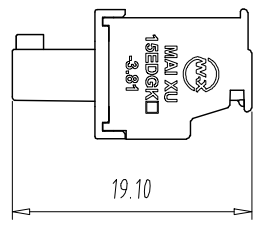

注：本板为禁止运输、复制、编辑文件，以及用其内容进行交流

REV	ECN NO.	CONTENT	CHK	DATE

NOTES:  
UL Standard

Use group	B	C	D
Rated Current	8A	/	8A
Rated Voltage	300V	/	300V

2. Wire range: 28~16AWG  
IEC Standard

1. Pollution Degree	3	2	2
Overvoltage Category	III	III	II
Rate Impulse Voltage(KV)	2.5KV	2.5KV	2.5KV
Rate Voltage(V)	160V	160V	320V
Rate Current(A)	8A	8A	8A

NOTES2:

- 1.Housing: PA66 (UL94V-0)
- 2.Cover: PA66 (UL94V-0)
- 3.Clamp: Copper alloy (Ni Plated)
- 4.Cage: Brass (Ni Plated)
- 5.Screw: Steel (M2,Zn Plated)

NOTES3:

- 1.Pitch: 3.81mm Poles: 02-24P
- 2.Stripping length: 6-7mm
- 3.Operating temperature: -40℃~+105℃
- 4.RoHS Compliance

How to order

Pitch Range	In mm	Nominal Dimension	Range	mm
Over 6	Over 10	Over 30	Over 60	Over 100
TO 6	TO 10	TO 24	TO 30	TO 60
±0.15	±0.20	±0.30	±0.30	±0.50
±0.30	±0.50	±0.70	±1.00	±1.30
±2°	±2°	±2°	±2°	±2°

ITEM	NAME OF PART	NO. OF PART	Q'TY	MATERIAL	NOTE
DWG	CHK	DATE	SCALE	SHEET/OF	1/1
APP	DATE	SCALE	1:1	A4	1/1
CXI MAIXU ELECTRONICS CO.,LTD 慈溪市迈旭电子有限公司			NAME	MX15EDGKB-3.81-XXP	
			DWGNO.		