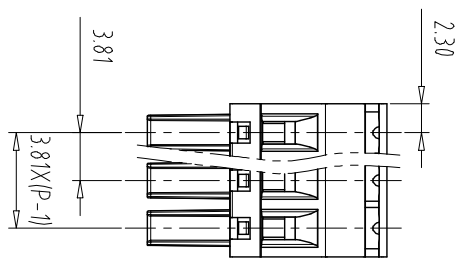

注：本板为禁止运输、复制、编辑文件，以及用其内容进行交流

REV	ECN NO.	CONTENT	CHK	DATE

NOTES:  
UL Standard

Use group	B	C	D
Rated Current	8A	/	8A
Rated Voltage	300V	/	300V

2. Wire range: 28~16AWG  
IEC Standard

1. Pollution Degree	3	2	2
Overvoltage Category	III	III	II
Rate Impulse Voltage(KV)	2.5KV	2.5KV	2.5KV
Rate Voltage(V)	160V	160V	320V
Rate Current(A)	8A	8A	8A

NOTES2:

- 1.Housing: PA66 (UL94V-0)
- 2.Cover: PA66 (UL94V-0)
- 3.Clamp: Copper alloy (Ni Plated)
- 4.Cage: Brass (Ni Plated)
- 5.Screw: Steel (M2,Zn Plated)

NOTES3:

- 1.Pitch: 3.81mm Poles: 02-24P
- 2.Stripping length: 6-7mm
- 3.Operating temperature: -40℃~+105℃
- 4.RoHS Compliance

How to order

Pitch Range	In mm	Nominal Dimension	Range	mm
Over 6	Over 10	Over 30	Over 60	Over 100
TO 6	TO 10	TO 24	TO 30	TO 60
±0.15	±0.20	±0.30	±0.30	±0.50
±0.30	±0.50	±0.70	±1.00	±1.30
±2°	±2°	±2°	±2°	±2°

ITEM	NAME OF PART	NO. OF PART	Q'TY	MATERIAL	NOTE
DWG	CHK	DATE	SCALE	SHEET/OF	1/1
APP	DATE	SCALE	1:1	A4	1/1
CXI MAIXU ELECTRONICS CO.,LTD 慈溪市迈旭电子有限公司			NAME	MX15EDGKB-3.81-XXP	
			DWGNO.		