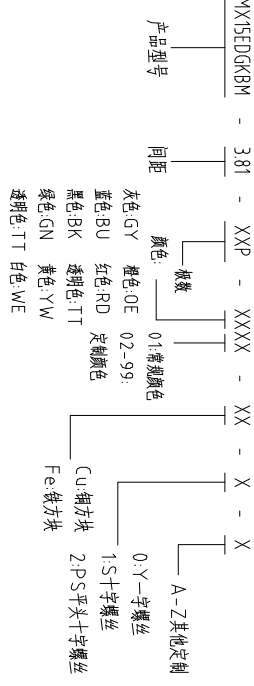

NOTES1:

UL Standard

1. Use group	B	C	D
Rated Current	8A	/	8A
Rated Voltage	300V	/	300V

IEC Standard

1. Pollution Degree	3	2	2
Overvoltage Category	III	III	II
Rated Impulse Voltage(KV)	2.5KV	2.5KV	2.5KV
Rate Voltage(V)	160V	160V	320V
Rate Current(A)	8A	8A	8A

NOTES3:

1.Pitch: 3.81mm Poles: 02-24P
2.Stripping length: 6-7mm
3.Operating temperature: -40°C~+105°C
4.RoHS Compliance

How to order
MX15EDGKBM - 381 - XXP - XXXX - XX - X - X