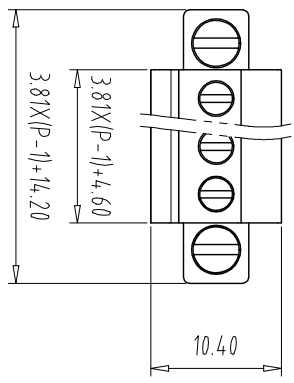

注：本板为禁止传输、复制、编辑文档，以及用其内容进行交流