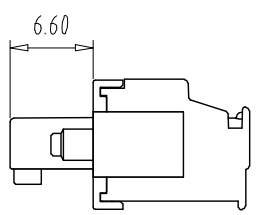

注：本板为禁止传输、复制、编辑文档，以及用其内容进行交流