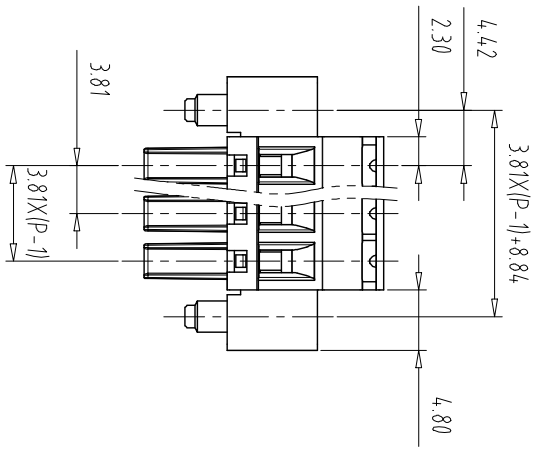

注：本板为禁止传输、复制、编辑文档，以及用其内容进行交流