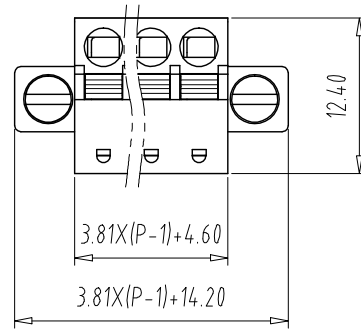

注: 未经允许禁止传输、复制、编辑该文档, 以及利用其内容进行交流

REV	E.C.N NO.	CONTENT	CHK	DATE

NOTES1:

UL Standard

1.

Use group	B	C	D
Rated Current	8A	/	8A
Rated Voltage	300V	/	300V

2.Wire range: 28~16AWG

IEC Standard

1.

Pollution Degree	3	2	2
Overvoltage Category	III	III	II
Rate Impulse Voltage(KV)	2.5KV	2.5KV	2.5KV
Rate Voltage(V)	160V	160V	320V
Rate Current(A)	8A	8A	8A

2.wire range: 0.2~1.5mm<sup>2</sup>

NOTES2:

- Housing: PA66 (UL94V-0)
- Cover: PA66 (UL94V-0)
- Button: POM
- Conductor: Copper alloy (Ni Plated)
- Spring: Stainless Steel
- Screw: Steel (M2.5,Zn Plated)

NOTES3:

- Pitch: 3.81mm Poles: 02-24P
- Stripping length: 7-8mm
- Operating temperature: -40℃~+105℃
- RoHS Compliance

How to order

MX15EDGKDM - 3.81 - XXP - XXXX - XX - X

产品型号      间距      极数      颜色      01:常规颜色      A-Z其他定制