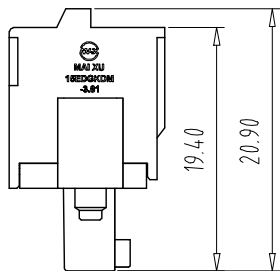

注: 未经允许禁止传输、复制、编辑该文档, 以及利用其内容进行交流

REV	E.C.N NO.	CONTENT	CHK	DATE

NOTES1:

UL Standard

1.

Use group	B	C	D
Rated Current	8A	/	8A
Rated Voltage	300V	/	300V

2.Wire range: 28~16AWG

IEC Standard

1.

Pollution Degree	3	2	2
Overvoltage Category	III	III	II
Rate Impulse Voltage(KV)	2.5KV	2.5KV	2.5KV
Rate Voltage(V)	160V	160V	320V
Rate Current(A)	8A	8A	8A

2.wire range: 0.2~1.5mm²

NOTES2:

1. Housing: PA66 (UL94V-0)
2. Cover: PA66 (UL94V-0)
3. Button: POM
4. Conductor: Copper alloy (Ni Plated)
5. Spring: Stainless Steel
6. Screw: Steel (M2.5,Zn Plated)

NOTES3:

1. Pitch: 3.81mm Poles: 02-24P
2. Stripping length: 7-8mm
3. Operating temperature: -40℃~+105℃
4. RoHS Compliance

How to order

MX15EDGKDM - 3.81 - XXP - XXXX - XX - X

产品型号   间距   极数   颜色   01:常规颜色   A-Z其他定制

灰色:GY   橙色:OE   02-99:
蓝色:BU   红色:RD   定制颜色
黑色:BK   透明色:TT
绿色:GN   黄色:YW
透明色:TT   白色:WE

Cu:铜
Fe:铁

Pitch Range In mm		Nominal Dimension Range In mm						—	∩	∇
TO	Over 6	Over 10	TO	Over 30	Over 60	Over 100	Over 150	0.1/10		
6	TO 10	TO 24	TO 30	TO 60	TO 100	TO 150		<		
±0.15	±0.20	±0.30	±0.30	±0.50	±0.70	±1.00	±1.30	±2°		

ITEM	NAME OF PART	NO. OF PART	Q"TY	MATERIAL	NOTE
DWG.	CKK	DATE	23.06.20	UNITS	MM
CHK.		DATE		SCALE	1:1
APP.		DATE			
				NAME	MX15EDGKDM-3.81-XXP
CIXI MAIXU ELECTRONICS CO.,LTD. 慈溪市迈旭电子有限公司				DWGNO.