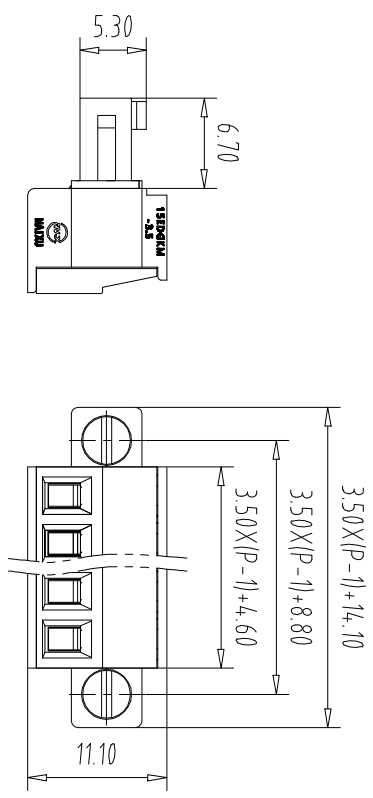

注：本板为禁止转输、复制、编辑文件，以及用其内容进行交流

REV	ECN NO.	CONTENT	CHK	DATE

NOTES1:

- 1.Rating voltage/current: 300V/8A
- 2.withstanding voltage: AC2000V/1min
- 3.Torque value: M2.0, 1.77Lb.in
- 4.Wire range: 28~16AWG

UL Standard

Pollution Degree	3	2	2
Overvoltage Category	III	II	II
Rate Impulse Voltage(KV)	2.5KV	2.5KV	2.5KV
Rate Voltage(V)	160V	160V	250V
Rate Current(A)	7A	7A	7A

- 1 Torque value: M2, 0.2Nm
- 2 Torque value: M2, 0.2Nm
- 3 wire range: 0.5~1.5mm<sup>2</sup>

- 1.Pitch: 3.5mm Poles: 02-24P
- 2.Stripping length: 6-7mm
- 3.Operating temperature: -40℃~+105℃
- 4.RoHS Compliance

How to order

MX15EDGKM - 35 - XXP - XXXX - XX - X - X

Pitch Range In mm	Nominal Dimension Range In mm						Tolerance
	Over 6	Over 10	Over 24	Over 30	Over 60	Over 100	
TO 6	TO 10	TO 24	TO 30	TO 60	TO 100	TO 150	0.1/10
±0.15	±0.20	±0.30	±0.30	±0.50	±0.70	±1.00	±1.30

ITEM	NAME OF PART	NO. OF PART	Q'TY	MATERIAL	NOTE
DWG	CHK	DATE	SCALE	SHEET/OF	1/1
APP	DATE	DATE	SCALE	A4	1/1
NAME				MX15EDGKM-35-XXP	

MAIXU CIXI MAIXU ELECTRONICS CO.,LTD  
慈溪市迈旭电子有限公司

DWGNO. 1