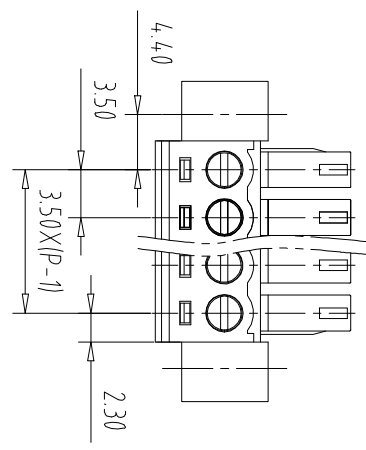

注：本板为禁止转输、复制、编辑文件，以及用其内容进行交流

REV	ECN NO.	CONTENT	CHK	DATE

NOTES1:

- 1.Rating voltage/current: 300V/8A
- 2.withstanding voltage: AC2000V/1min
- 3.Torque value: M2.0, 1.77Lb.in
- 4.Wire range: 28~16AWG

UL Standard

Pollution Degree	3	2	2
Overvoltage Category	III	II	II
Rate Impulse Voltage(KV)	2.5KV	2.5KV	2.5KV
Rate Voltage(V)	160V	160V	250V
Rate Current(A)	7A	7A	7A

- 1 Torque value: M2, 0.2Nm
- 2 Torque value: M2, 0.2Nm
- 3 wire range: 0.5~1.5mm<sup>2</sup>

NOTES2:

- 1.Housing: PA66 (UL94V-0)
- 2.Cover: PA66 (UL94V-0)
- 3.Cage: Brass (Ni Plated)
- 4.Clamp: Copper alloy (Ni Plated)
- 5.Screw 1: Steel (M2.0,Zn Plated)
- 6.Screw 2: Steel (M2.5,Zn Plated)

NOTES3:

- 1.Pitch: 3.5mm Poles: 02-24P
- 2.Stripping length: 6-7mm
- 3.Operating temperature: -40℃~+105℃
- 4.RoHS Compliance

How to order

MX15EDGKM - 35 - XXP - XXXX - XX - X - X

Pitch Range In mm	Nominal Dimension Range In mm						Tolerance
	Over 6	Over 10	Over 24	Over 30	Over 60	Over 100	
TO 6	TO 10	TO 24	TO 30	TO 60	TO 100	TO 150	0.1/10
±0.15	±0.20	±0.30	±0.30	±0.50	±0.70	±1.00	±1.30