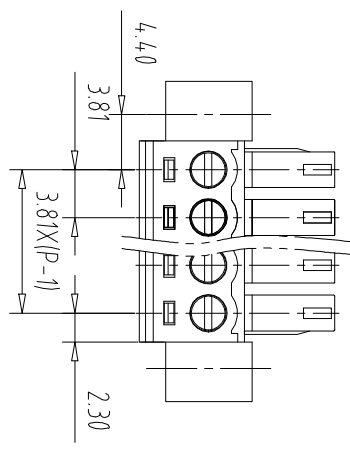

注：本板为禁止传输、复制、编辑文件，以及用其内容进行交流

REV	ECN NO.	CONTENT	CHK	DATE
-----	---------	---------	-----	------

NOTES:
UL Standard

- 1.Rating voltage/current: 300V/8A
- 2.withstanding voltage: AC2000V/1min
- 3.Torque value: M2.0, 1.77Lbin
- 4.Wire range: 28~16AWG

NOTES2:

- 1.Housing: PA66 (UL94V-0)
- 2.Cover: PA66 (UL94V-0)
- 3.Cage: Brass (Ni Plated)
- 4.Clamp: Copper alloy (Ni Plated)
- 5.Screw 1: Steel (M2.0,Zn Plated)
- 6.Screw 2: Steel (M2.5,Zn Plated)

NOTES3:

- 1.Pitch: 3.81mm Poles: 02-24P
- 2.Stripping length: 6-7mm
- 3.Operating temperature: -40℃~+105℃
- 4.RoHS Compliance

How to order

MX15EDGKM - 381 - XXP - XXXX - XX - X - X

产品型号 间距 颜色: 01:常规颜色
灰色:GY 棕色:OE 02-99:
蓝色:BU 红色:RD 定制颜色
黑色:BK 透明色:T
绿色:GN 黄色:YW
透明色:T 白色:WE

A-Z其他定制
0-Y一字螺丝
1:S十字螺丝
2:PS平头十字螺丝
Cu:铜方块
Fe:铁方块

Pitch Range In mm

Over	Nominal Dimension	Range						
6	10	30	60	100	150			
TO	TO	TO	TO	TO	TO			
6	10	24	30	60	100	150		
±0.15	±0.20	±0.30	±0.30	±0.50	±0.70	±1.00	±1.30	±2°