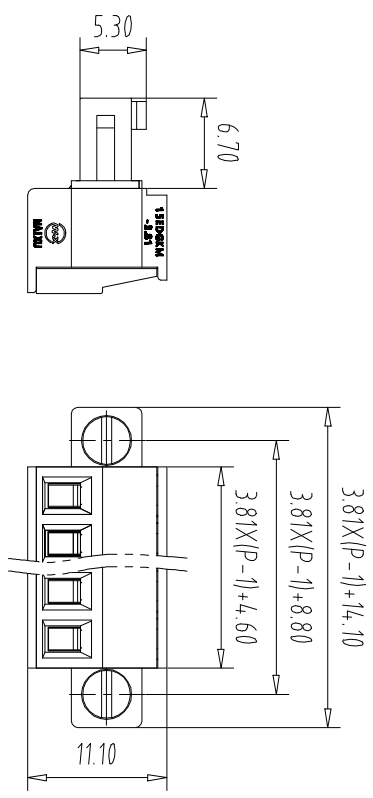

注：本板为禁止传输、复制、编辑文件，以及用其内容进行交流

REV	ECN NO.	CONTENT	CHK	DATE
-----	---------	---------	-----	------

NOTES:
UL Standard

- 1.Rating voltage/current: 300V/8A
- 2.withstanding voltage: AC2000V/1min
- 3.Torque value: M2.0, 1.77Lbin
- 4.Wire range: 28~16AWG

NOTES2:

- 1.Housing: PA66 (UL94V-0)
- 2.Cover: PA66 (UL94V-0)
- 3.Cage: Brass (Ni Plated)
- 4.Clamp: Copper alloy (Ni Plated)
- 5.Screw 1: Steel (M2.0,Zn Plated)
- 6.Screw 2: Steel (M2.5,Zn Plated)

NOTES3:

- 1.Pitch: 3.81mm Poles: 02-24P
- 2.Stripping length: 6-7mm
- 3.Operating temperature: -40℃~+105℃
- 4.RoHS Compliance

How to order

MX15EDGKM - 381 - XXP - XXXX - XX - X - X

产品型号 间距 颜色: 01:常规颜色
灰色:GY 棕色:OE 02-99:
蓝色:BU 红色:RD 定制颜色
黑色:BK 透明色:T
绿色:GN 黄色:YW
透明色:T 白色:WE

A-Z其他定制
0-Y一字螺丝
1:S十字螺丝
2:PS平头十字螺丝
Cu:铜方块
Fe:铁方块

Pitch Range In mm

Over	Nominal Dimension	Range						
6	10	30	60	100	150			
TO	TO	TO	TO	TO	TO			
6	10	24	30	60	100	150		
±0.15	±0.20	±0.30	±0.30	±0.50	±0.70	±1.00	±1.30	±2°