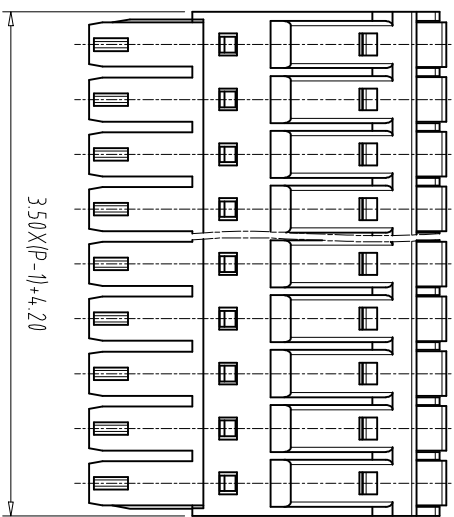

注：本板为禁止运输、复制、编辑文件，以及用其内容进行交流

REV	ECN NO.	CONTENT	CHK	DATE

NOTES1:

UL Standard

1. Use group	B	C	D
Rated Current	8A	/	8A
Rated Voltage	300V	/	300V

2. withstanding voltage: AC1600V/1Min

3. Wire range: 24~16AWG

2.Stripping length: 9-10mm

3.Operating temperature: -40℃~+105℃

4.RoHS Compliance

How to order

MX15EDGKN - 35 - XXP - XXXX - XX - X - X

产品型号 间距 颜色 极数 01:常规颜色  
 灰色:GY 橙色:OE 02-99:  
 蓝色:BU 红色:RD 定制颜色  
 黑色:BK 透明色:TT  
 绿色:GN 黄色:YW  
 透射色:TT 白色:WE

A-Z其他定制  
 0:Y一字螺丝  
 1:S十字螺丝  
 2:P.S平头十字螺丝  
 Cu:铜  
 Fe:铁

Pitch Range In mm	Nominal Dimension In mm	Range
Over 6	Over 10	Over 30
TO 6	TO 10	TO 30
Over 10	Over 24	Over 60
TO 10	TO 24	TO 60
Over 150	Over 150	Over 150
TO 150	TO 150	TO 150

±0.15	±0.20	±0.30	±0.30	±0.50	±0.70	±1.00	±1.30
±2°	±2°	±2°	±2°	±2°	±2°	±2°	±2°

ITEM	NAME OF PART	NO. OF PART	Q'TY	MATERIAL	NOTE
DWG	CHK	DATE	SCALE	SHEET/OF	1/1
APP	DATE	SCALE	A4		
NAME					MX15EDGKN-35-XXP
DWGNO.					