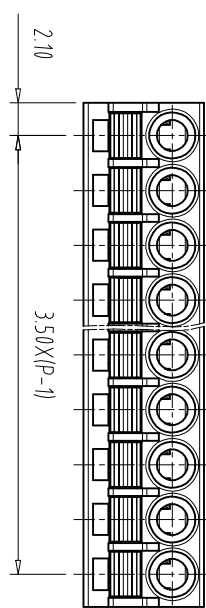

注：本板为禁止运输、复制、编辑文件，以及用其内容进行交流

REV	ECN NO.	CONTENT	CHK	DATE

NOTES1:

UL Standard

1. Use group	B	C	D
Rated Current	8A	/	8A
Rated Voltage	300V	/	300V

2. withstanding voltage: AC1600V/1Min

3. Wire range: 24~16AWG

IEC Standard

1. Pollution Degree	3	2	2
Overvoltage Category	III	III	II
Rate Impulse Voltage(KV)	2.5KV	2.5KV	2.5KV
Rate Voltage(V)	160V	160V	320V
Rate Current(A)	8A	8A	8A

2. wire range: 0.2~1.5mm²

NOTES2:

1.Housing: PA66 (UL94V-0)

2.Cover: PA66 (UL94V-0)

3.Spring: Stainless Steel

4. Conductor: Copper (Sn Plated)

5.Button

NOTES3:

1.Pitch: 3.5mm Poles: 02-24P

2.Stripping length: 9-10mm

3.Operating temperature: -40℃~+105℃

4.RoHS Compliance

How to order

MX15EDGKN - 35 - XXP - XXXX - XX - X - X

产品型号 间距 颜色 极数 01:常规颜色
灰色:GY 橙色:OE 02-99:
蓝色:BU 红色:RD 定制颜色
黑色:BK 透明色:TT
绿色:GN 黄色:YW
透射色:TT 白色:WE

A-Z其他定制
0:Y一字螺丝
1:S十字螺丝
2:P.S平头十字螺丝
Cu:铜
Fe:铁

Pitch Range In mm	Nominal Dimension In mm	Range
Over 6	Over 10	Over 30
TO 6	TO 10	TO 30
Over 10	Over 24	Over 60
TO 10	TO 24	TO 60
Over 150	Over 150	Over 150
TO 150	TO 150	TO 150

±0.15	±0.20	±0.30	±0.30	±0.50	±0.70	±1.00	±1.30
±2°	±2°	±2°	±2°	±2°	±2°	±2°	±2°

ITEM	NAME OF PART	NO. OF PART	Q'TY	MATERIAL	NOTE
DWG	CHK	DATE	SCALE	SHEET/OF	1/1
APP	DATE	SCALE	A4		
NAME					MX15EDGKN-35-XXP
DWGNO.					

CIXI MAIXU ELECTRONICS CO.,LTD
慈溪市迈旭电子有限公司