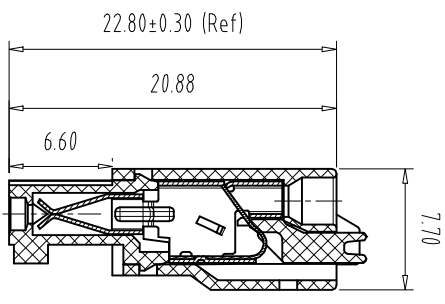

注：本板为禁止运输、复制、编辑文件，以及用其内容进行交流

REV	ECN NO.	CONTENT	CHK	DATE

NOTES1:

UL Standard

1. Use group	B	C	D
Rated Current	8A	/	8A
Rated Voltage	300V	/	300V

2. withstanding voltage: AC1600V/1Min

3. Wire range: 24~16AWG

IEC Standard

1. Pollution Degree	3	2	2
Overvoltage Category	III	III	II
Rate Impulse Voltage(KV)	2.5KV	2.5KV	2.5KV
Rate Voltage(V)	160V	160V	320V
Rate Current(A)	8A	8A	8A

2. wire range: 0.2~1.5mm²

NOTES2:

1.Housing: PA66 (UL94V-0)

2.Cover: PA66 (UL94V-0)

3.Spring: Stainless Steel

4. Conductor: Copper (Sn Plated)

5.Button

NOTES3:

1.Pitch: 3.5mm Poles: 02-24P

2.Stripping length: 9-10mm

3.Operating temperature: -40℃~+105℃

4.RoHS Compliance

How to order

MX15EDGKN - 35 - XXP - XXXX - XX - X - X

产品型号 间距 颜色 极数 01:常规颜色
灰色:GY 橙色:OE 02-99:
蓝色:BU 红色:RD 定制颜色
黑色:BK 透明色:TT
绿色:GN 黄色:YW
透射色:TT 白色:WE

A-Z其他定制
0:Y一字螺丝
1:S十字螺丝
2:P.S平头十字螺丝
Cu:铜
Fe:铁

Pitch Range In mm	Nominal Dimension In mm	Range
Over 6	Over 10	Over 30
TO 6	TO 10	TO 30
Over 10	Over 24	Over 60
TO 10	TO 24	TO 60
Over 150	Over 150	Over 150
TO 150	TO 150	TO 150

±0.15	±0.20	±0.30	±0.30	±0.50	±0.70	±1.00	±1.30
±2°	±2°	±2°	±2°	±2°	±2°	±2°	±2°

ITEM	NAME OF PART	NO. OF PART	Q'TY	MATERIAL	NOTE
DWG	CHK	DATE	SCALE	SHEET/OF	1/1
APP	DATE	SCALE	A4		
NAME					MX15EDGKN-35-XXP
DWGNO.					

CIXI MAIXU ELECTRONICS CO.,LTD
慈溪市迈旭电子有限公司