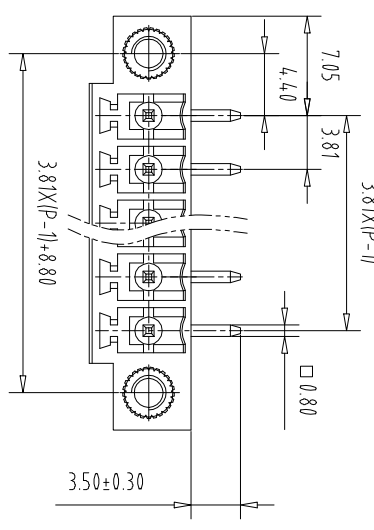

注: 本板为禁止运输、复制、编辑、修改、以及用其内容进行交流

REV	ECN NO.	CONTENT	CHK	DATE
-----	---------	---------	-----	------

NOTES1:
 UL Standard
 1.Rating voltage/current: 300V/8A
 2.withstanding voltage: AC2000V/1Min
 IEC Standard

Pollution Degree	3	2	2
Overvoltage Category	III	III	II
Rate Impulse Voltage(kV)	2.5KV	2.5KV	2.5KV
Rate Voltage(V)	160V	160V	250V
Rate Current(A)	7A	7A	7A

NOTES2:
 1.Housing: PA66 (UL94V-0)
 2.Solder Pin: Brass (Sn Plated)
 3.Nut: Brass (M2.5)

NOTES3:
 1.Pitch: 3.81mm Poles: 02-24P
 2.Operating temperature: -40℃~+105℃
 3.RoHS Compliance

How to order

Pitch Range In mm	Nominal Dimension In mm	Over 6 TO	Over 10 TO	Over 24 TO	Over 30 TO	Over 60 TO	Over 100 TO	Over 150 TO	Over 150 TO
±0.15	±0.20	±0.30	±0.30	±0.50	±0.70	±1.00	±1.30	±2°	

ITEM	NAME OF PART	NO. OF PART	Q'TY	MATERIAL	NOTE
DWG	CHK	DATE	UNITS	MM	SHEET/OF
APP	DATE	SCALE	1:1	A4	1/1
CIXI MAIXU ELECTRONICS CO.,LTD					NAME
MAIXU 慈溪市迈旭电子有限公司					MX15EDGRM-3.81-XXP
DWGNO.					

X-ON Electronics