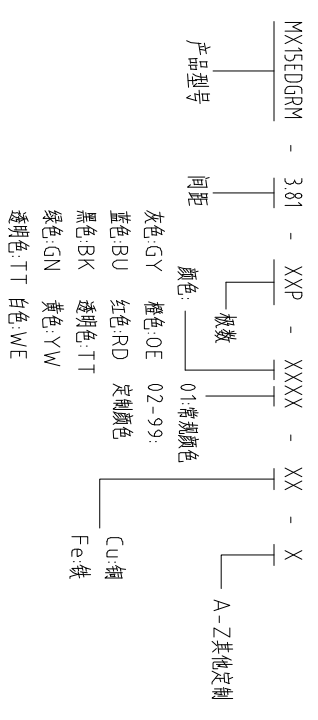

注: 本板为禁止运输、复制、编辑、修改、以及用其内容进行交流

REV	ECN NO.	CONTENT	CHK	DATE
-----	---------	---------	-----	------

NOTES1:
 UL Standard
 1.Rating voltage/current: 300V/8A
 2.withstanding voltage: AC2000V/1Min
 IEC Standard

Pollution Degree	3	2	2
Overvoltage Category	III	III	II
Rate Impulse Voltage(kV)	2.5KV	2.5KV	2.5KV
Rate Voltage(V)	160V	160V	250V
Rate Current(A)	7A	7A	7A

NOTES2:
 1.Housing: PA66 (UL94V-0)
 2.Solder Pin: Brass (Sn Plated)
 3.Nut: Brass (M2.5)

NOTES3:
 1.Pitch: 3.81mm Poles: 02-24P
 2.Operating temperature: -40℃~+105℃
 3.RoHS Compliance

How to order

Pitch Range In mm	Nominal Dimension In mm	Over 6 TO	Over 10 TO	Over 24 TO	Over 30 TO	Over 60 TO	Over 100 TO	Over 150 TO	Over 150 TO
±0.15	±0.20	±0.30	±0.30	±0.50	±0.70	±1.00	±1.30	±2°	

ITEM	NAME OF PART	NO. OF PART	Q'TY	MATERIAL	NOTE
DWG	CHK	DATE	UNITS	MM	SHEET/OF
APP	DATE	SCALE	1:1	A4	1/1
CIXI MAIXU ELECTRONICS CO.,LTD					NAME
MAIXU 慈溪市迈旭电子有限公司					MX15EDGRM-3.81-XXP
DWGNO.					

X-ON Electronics