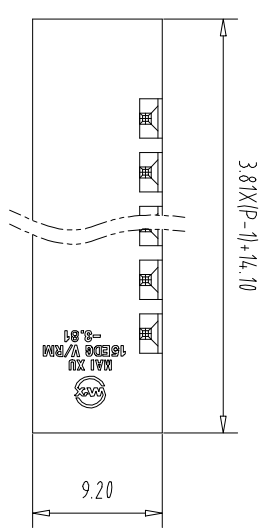

注: 本板为禁止运输、复制、编辑、修改、以及用其内容进行交流

REV	ECN NO.	CONTENT	CHK	DATE