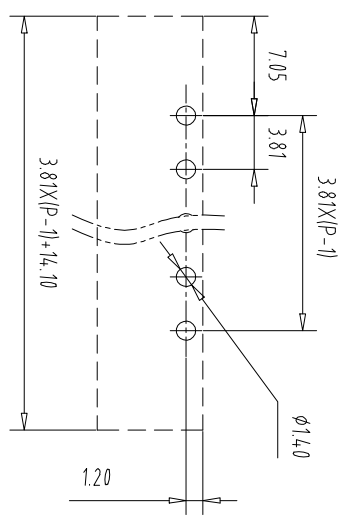

注: 本板为禁止运输、复制、编辑、修改、以及用其内容进行交流

REV	ECN NO.	CONTENT	CHK	DATE