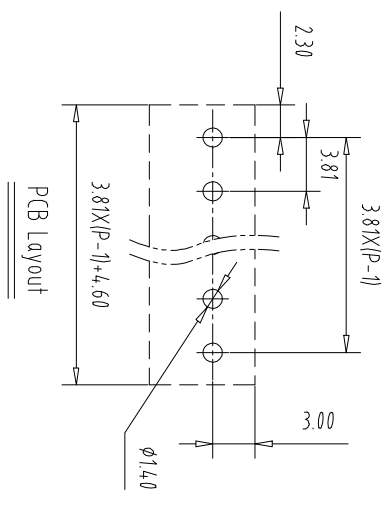

注: 本板为禁止运输、复制、编辑或存档, 以及用其内容进行交流

REV	ECN NO.	CONTENT	CHK	DATE
-----	---------	---------	-----	------

NOTES1:
UL Standard
1.Rating voltage/current: 300V/8A
2.withstanding voltage: AC2000V/1Min
IEC Standard

Pollution Degree	3	2	2
Overvoltage Category	III	III	II
Rate Impulse Voltage(kV)	2.5KV	2.5KV	2.5KV
Rate Voltage(V)	160V	160V	250V
Rate Current(A)	7A	7A	7A

NOTES2:
1.Housing: PA66 (UL94V-0)
2.Solder Pin: Brass (Sn Plated)

NOTES3:
1.Pitch: 3.81mm Poles: 02-24P
2.Operating temperature: -40℃~+105℃
3.RoHS Compliance

How to order

Pitch	Range	In	Nominal Dimension	Range		
mm	Over	In	mm	Over	Over	Over
	6	10	30	60	100	150
	TO	TO	TO	TO	TO	TO
	6	10	24	30	60	100
	±0.15	±0.20	±0.30	±0.30	±0.50	±1.00
						±1.30
						±2°