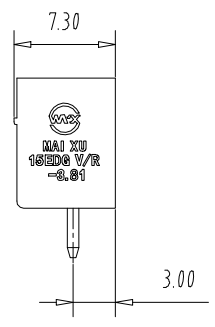

注: 本板为禁止运输、复制、编辑或存档, 以及用其内容进行交流

REV	ECN NO.	CONTENT	CHK	DATE
-----	---------	---------	-----	------

NOTES1:
UL Standard
1.Rating voltage/current: 300V/8A
2.withstanding voltage: AC2000V/1Min
IEC Standard

Pollution Degree	3	2	2
Overvoltage Category	III	III	II
Rate Impulse Voltage(kV)	2.5KV	2.5KV	2.5KV
Rate Voltage(V)	160V	160V	250V
Rate Current(A)	7A	7A	7A

NOTES2:
1.Housing: PA66 (UL94V-0)
2.Solder Pin: Brass (Sn Plated)

NOTES3:
1.Pitch: 3.81mm Poles: 02-24P
2.Operating temperature: -40℃~+105℃
3.RoHS Compliance

How to order

Pitch	Range	In	Nominal Dimension	Range		
mm	Over	In	mm	Over	Over	Over
	6	10	30	60	100	150
	TO	TO	TO	TO	TO	TO
	6	10	24	30	60	100
	±0.15	±0.20	±0.30	±0.30	±0.50	±1.00
						±1.30
						±2°

ITEM	NAME OF PART	NO. OF PART	Q'TY	MATERIAL	NOTE
DWG	CHK	DATE	UNITS	MM	SHEET/OF
APP	DATE	SCALE	1:1	A4	1/1
CIXI MAIXU ELECTRONICS CO.,LTD			NAME		
MAIXU 慈溪市迈旭电子有限公司			MX15EDGV-381-XXP		
DWGNO.					

X-ON Electronics