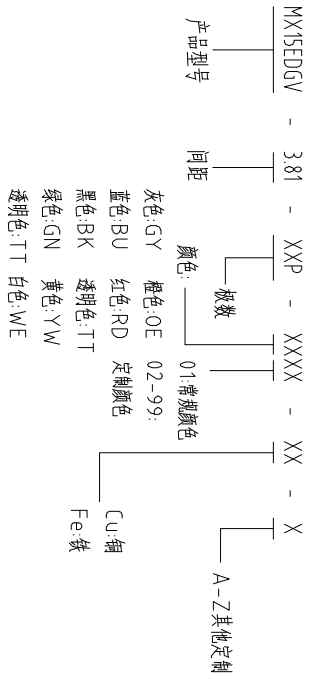

注: 本板为禁止运输、复制、编辑或存档, 以及用其内容进行交流

REV	ECN NO.	CONTENT	CHK	DATE
-----	---------	---------	-----	------

NOTES1:
UL Standard
1.Rating voltage/current: 300V/8A
2.withstanding voltage: AC2000V/1Min
IEC Standard

Pollution Degree	3	2	2
Overvoltage Category	III	III	II
Rate Impulse Voltage(kV)	2.5KV	2.5KV	2.5KV
Rate Voltage(V)	160V	160V	250V
Rate Current(A)	7A	7A	7A

NOTES2:
1.Housing: PA66 (UL94V-0)
2.Solder Pin: Brass (Sn Plated)

NOTES3:
1.Pitch: 3.81mm Poles: 02-24P
2.Operating temperature: -40℃~+105℃
3.RoHS Compliance

How to order

Pitch	Range	In	Nominal Dimension	Range		
mm	Over	In	mm	Over	Over	Over
	6	10	30	60	100	150
	TO	TO	TO	TO	TO	TO
	6	10	24	30	60	100
	±0.15	±0.20	±0.30	±0.30	±0.50	±1.00
						±1.30
						±2°

ITEM	NAME OF PART	NO. OF PART	Q'TY	MATERIAL	NOTE
DWG	CHK	DATE	UNITS	MM	SHEET/OF
APP	DATE	SCALE	1:1	A4	1/1
CIXI MAIXU ELECTRONICS CO.,LTD			NAME		
MAIXU 慈溪市迈旭电子有限公司			MX15EDGV-381-XXP		
DWGNO.					

X-ON Electronics