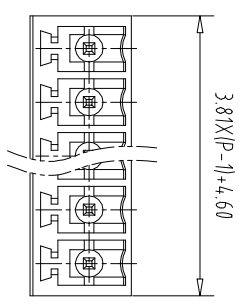

注: 本板为禁止运输、复制、编辑或存档, 以及用其内容进行交流

REV	ECN NO.	CONTENT	CHK	DATE