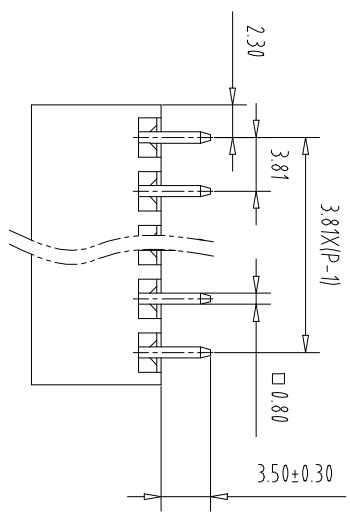

注: 本板为禁止运输、复制、编辑或存档, 以及用其内容进行交流

REV	ECN NO.	CONTENT	CHK	DATE
-----	---------	---------	-----	------

NOTES1:
UL Standard
1.Rating voltage/current: 300V/8A
2.withstanding voltage: AC2000V/1Min
IEC Standard

Pollution Degree	3	2	2
Overvoltage Category	III	III	II
Rate Impulse Voltage(kV)	2.5KV	2.5KV	2.5KV
Rate Voltage(V)	160V	160V	250V
Rate Current(A)	7A	7A	7A

NOTES2:
1.Housing: PA66 (UL94V-0)
2.Solder Pin: Brass (Sn Plated)

NOTES3:
1.Pitch: 3.81mm Poles: 02-24P
2.Operating temperature: -40℃~+105℃
3.RoHS Compliance

How to order

Pitch	Range	In	Nominal Dimension	Range		
mm	Over	In	mm	Over	Over	Over
	6	10	30	60	100	150
	TO	TO	TO	TO	TO	TO
	6	10	24	30	60	100
	±0.15	±0.20	±0.30	±0.30	±0.50	±1.00
						±1.30
						±2°

ITEM	NAME OF PART	NO. OF PART	Q'TY	MATERIAL	NOTE
DWG	CHK	DATE	UNITS	MM	SHEET/OF
APP	DATE	SCALE	1:1	A4	1/1
CIXI MAIXU ELECTRONICS CO.,LTD			NAME		
MAIXU 慈溪市迈旭电子有限公司			MX15EDGV-381-XXP		
DWGNO.					

X-ON Electronics