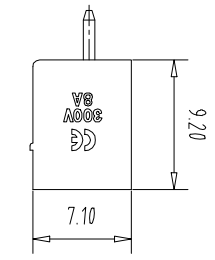

注: 本板为禁止运输、复制、编辑或存档, 以及用其内容进行交流

REV	ECN NO.	CONTENT	CHK	DATE