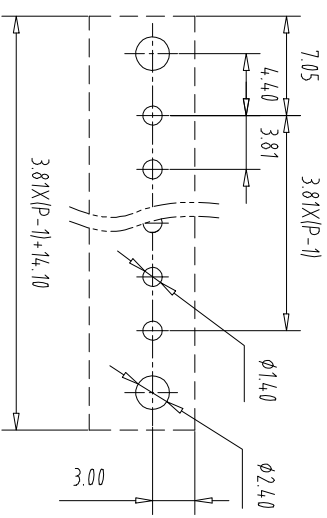

注: 本板为禁止传输、复制、编辑文件, 以及用其内容进行交流

REV	ECN NO.	CONTENT	CHK	DATE