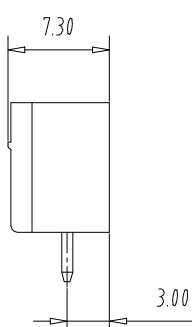

注: 本板为禁止传输、复制、编辑文件, 以及用其内容进行交流

REV	ECN NO.	CONTENT	CHK	DATE