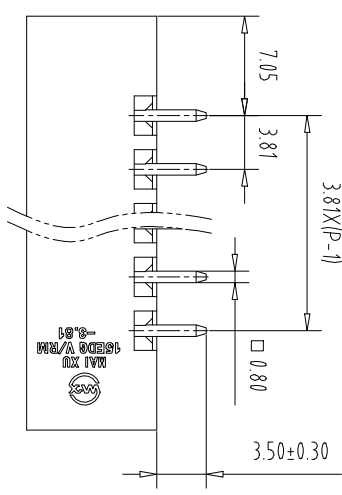

注: 本板为禁止传输、复制、编辑文件, 以及用其内容进行交流

REV	ECN NO.	CONTENT	CHK	DATE