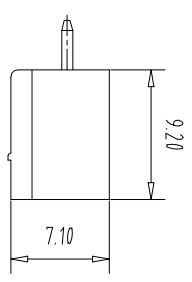

注: 本板为禁止传输、复制、编辑文件, 以及用其内容进行交流

REV	ECN NO.	CONTENT	CHK	DATE