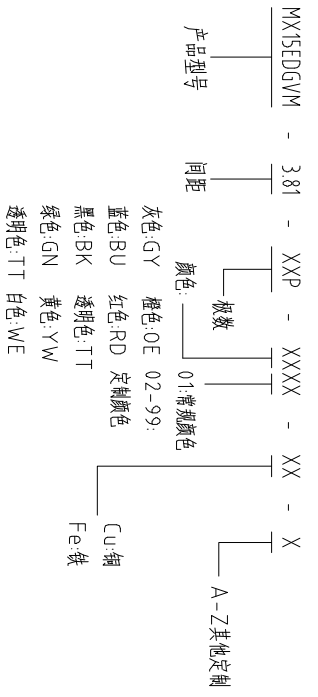

Pollution Degree	3	2	2
Overvoltage Category	III	III	II
Rate Impulse Voltage(kV)	2.5KV	2.5KV	2.5KV
Rate Voltage(V)	160V	160V	250V
Rate Current(A)	7A	7A	7A

NOTES2:
 1.Housing: PA66 (UL94V-0)
 2.Solder Pin: Brass (Sn Plated)
 3.Nut: Brass (M2.5)

NOTES3:
 1.Pitch: 3.81mm Poles: 02-24P
 2.Operating temperature: -40℃~+105℃
 3.RoHS Compliance

How to order

Pitch Range In

mm	Over	Nominal Dimension	In mm	Over	Nominal Dimension	Range	Over
6	TO	6	TO	30	TO	150	0.1/10
10	TO	10	TO	60	TO	100	0.1/10
24	TO	24	TO	100	TO	150	0.1/10
30	TO	30	TO	100	TO	150	0.1/10
60	TO	60	TO	100	TO	150	0.1/10
100	TO	100	TO	100	TO	150	0.1/10

Pitch Range In

mm	Over	Nominal Dimension	In mm	Over	Nominal Dimension	Range	Over
±0.15	±0.20	±0.30	±0.30	±0.50	±0.70	±1.00	±1.30
±0.15	±0.20	±0.30	±0.30	±0.50	±0.70	±1.00	±1.30
±0.15	±0.20	±0.30	±0.30	±0.50	±0.70	±1.00	±1.30

ITEM	NAME OF PART	NO. OF PART	Q'TY	MATERIAL	NOTE
DWG	CHK	DATE	UNITS	MM	SHEET/OF
APP	DATE	SCALE	1:1	A4	1/1
CIXI MAIXU ELECTRONICS CO.,LTD					MX15EDGVM-381-XXP
慈溪市迈旭电子有限公司					DWGNO.

X-ON Electronics

Largest Supplier of Electrical and Electronic Components