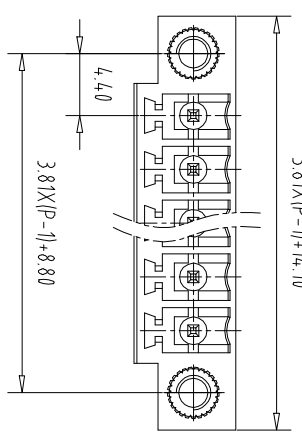

注: 本板为禁止传输、复制、编辑文件, 以及用其内容进行交流

REV	ECN NO.	CONTENT	CHK	DATE