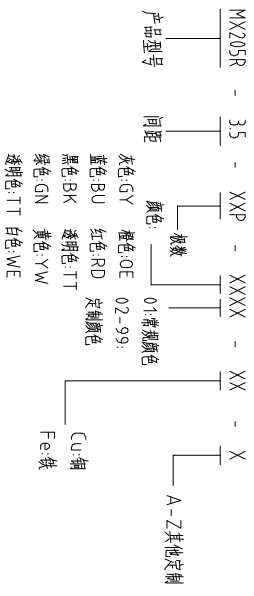

注：本板为禁止传输、复制、翻印文件，以及用其内容进行交流

REV	ECN NO.	CONTENT	CHK	DATE

NOTES1:
UL Standard

Use group	B	C	D
Rated Current	10A	/	10A
Rated Voltage	300V	/	300V

2. Wire range: 24~16AWG
IEC Standard

Pollution Degree	3	2	2
Overvoltage Category	III	III	II
Rate Impulse Voltage(KV)	2.5KV	2.5KV	2.5KV
Rate Voltage(V)	160V	200V	400V
Rate Current(A)	17.5A	17.5A	17.5A

2. wire range: 0.2~1.5mm²

NOTES2:

1. Insulation Material: PA66 (UL94V-0)
2. Conductor: Copper alloy(Sn Plated)

NOTES3:

1. Pitch: 3.5mm Poles: 01-30P
2. Stripping Length: 8-9mm
3. Operating Temperature: -40℃~+105℃
4. RoHS Compliance

How to order

Pitch Range In mm	Nominal Dimension In mm	Range	Symbol					
Over 6	Over 10	Over 30	Over 60	Over 100	Over 150	0.1/10		
TO 6	TO 10	TO 24	TO 30	TO 60	TO 100	150		
±0.15	±0.20	±0.30	±0.30	±0.50	±0.70	±1.00	±1.30	±2°

ITEM	NAME OF PART	NO. OF PART	Q'TY	MATERIAL	NOTE
DWG	CHK	DATE	SCALE	SHEET/OF	1/1
APP	DATE		A4		
CIXI MAIXU ELECTRONICS CO.,LTD			MX205R-3.5-XXP		
MAIXU 慈溪市迈旭电子有限公司			DWGNO.		

X-ON Electronics

Largest Supplier of Electrical and Electronic Components