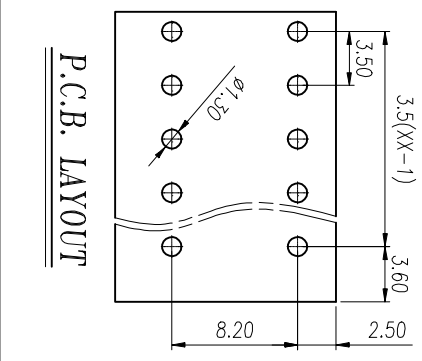

注：本板为禁止传输、复制、翻印文件，以及用其内容进行交流

REV	ECN NO.	CONTENT	CHK	DATE

NOTES1:
UL Standard

Use group	B	C	D
Rated Current	10A	/	10A
Rated Voltage	300V	/	300V

2. Wire range: 24~16AWG
IEC Standard

Pollution Degree	3	2	2
Overvoltage Category	III	III	II
Rate Impulse Voltage(KV)	2.5KV	2.5KV	2.5KV
Rate Voltage(V)	160V	200V	400V
Rate Current(A)	17.5A	17.5A	17.5A

2. wire range: 0.2~1.5mm²

NOTES2:

1. Insulation Material: PA66 (UL94V-0)
2. Conductor: Copper alloy(Sn Plated)

NOTES3:

1. Pitch: 3.5mm Poles: 01-30P
2. Stripping Length: 8-9mm
3. Operating Temperature: -40℃~+105℃
4. RoHS Compliance

How to order

Pitch Range In mm	Nominal Dimension In mm	Range	Symbol					
Over 6	Over 10	Over 30	Over 60	Over 100	Over 150	0.1/10		
TO 6	TO 10	TO 24	TO 30	TO 60	TO 100	150		
±0.15	±0.20	±0.30	±0.30	±0.50	±0.70	±1.00	±1.30	±2°