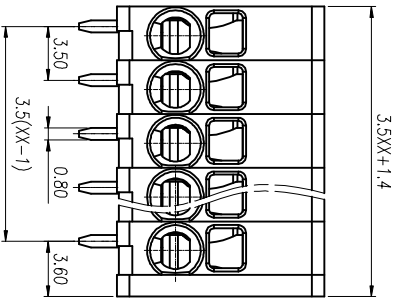

注：本板为禁止传输、复制、翻印文件，以及用其内容进行交流

REV	ECN NO.	CONTENT	CHK	DATE

NOTES1:
UL Standard

Use group	B	C	D
Rated Current	10A	/	10A
Rated Voltage	300V	/	300V

2. Wire range: 24~16AWG
IEC Standard

Pollution Degree	3	2	2
Overvoltage Category	III	III	II
Rate Impulse Voltage(KV)	2.5KV	2.5KV	2.5KV
Rate Voltage(V)	160V	200V	400V
Rate Current(A)	17.5A	17.5A	17.5A

2. wire range: 0.2~1.5mm²

NOTES2:

1. Insulation Material: PA66 (UL94V-0)
2. Conductor: Copper alloy(Sn Plated)

NOTES3:

1. Pitch: 3.5mm Poles: 01-30P
2. Stripping Length: 8-9mm
3. Operating Temperature: -40℃~+105℃
4. RoHS Compliance

How to order

Pitch Range In mm	Nominal Dimension In mm	Range	Symbol					
Over 6	Over 10	Over 30	Over 60	Over 100	Over 150	0.1/10		
TO 6	TO 10	TO 24	TO 30	TO 60	TO 100	150		
±0.15	±0.20	±0.30	±0.30	±0.50	±0.70	±1.00	±1.30	±2°