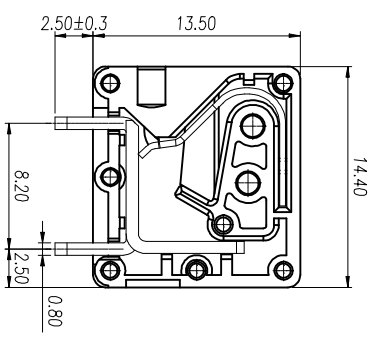

注：本板为禁止传输、复制、翻印文件，以及用其内容进行交流

REV	ECN NO.	CONTENT	CHK	DATE

NOTES1:
UL Standard

Use group	B	C	D
Rated Current	10A	/	10A
Rated Voltage	300V	/	300V

2. Wire range: 24~16AWG
IEC Standard

Pollution Degree	3	2	2
Overvoltage Category	III	III	II
Rate Impulse Voltage(KV)	2.5KV	2.5KV	2.5KV
Rate Voltage(V)	160V	200V	400V
Rate Current(A)	17.5A	17.5A	17.5A

2. wire range: 0.2~1.5mm²

NOTES2:

1. Insulation Material: PA66 (UL94V-0)
2. Conductor: Copper alloy(Sn Plated)

NOTES3:

1. Pitch: 3.5mm Poles: 01-30P
2. Stripping Length: 8-9mm
3. Operating Temperature: -40℃~+105℃
4. RoHS Compliance

How to order

Pitch Range In mm	Nominal Dimension In mm	Range	Symbol					
Over 6	Over 10	Over 30	Over 60	Over 100	Over 150	0.1/10		
TO 6	TO 10	TO 24	TO 30	TO 60	TO 100	150		
±0.15	±0.20	±0.30	±0.30	±0.50	±0.70	±1.00	±1.30	±2°