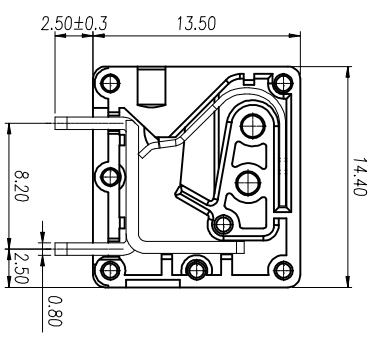

注：本板为禁止传输、复制、翻印文件，以及用其内容进行复制。

P.C.B. LAYOUT

WITHOUT COVER

REV	ECN NO.	CONTENT	CHK	DATE

NOTES1:
UL Standard

1. Use group	B	C	D
Rated Current	10A	/	10A
Rated Voltage	300V	/	300V

2. Wire range: 24~16AWG
IEC Standard

1. Pollution Degree	3	2	2
Overvoltage Category	III	III	II
Rate Impulse Voltage(KV)	2.5KV	2.5KV	2.5KV
Rate Voltage(V)	160V	200V	400V
Rate Current(A)	17.5A	17.5A	17.5A

2. wire range: 0.2~1.5mm²

NOTES2:

1. Insulation Material: PA66 (UL94V-0)
2. Conductor: Copper alloy(Sn Plated)

NOTES3:

1. Pitch: 3.5mm Poles: 01-30P
2. Stripping Length: 8-9mm
3. Operating Temperature: -40℃~+105℃
4. RoHS Compliance

How to order

Pitch Range In mm	Nominal Dimension In mm	Range	Symbol					
Over 6 TO	Over 10 TO	Over 30 TO	Over 60 TO	Over 100 TO	Over 150 TO	0.1/10		
±0.15	±0.20	±0.30	±0.30	±0.50	±0.70	±1.00	±1.30	±2°

ITEM	NAME OF PART	NO. OF PART	Q'TY	MATERIAL	NOTE
DWG	CHK	DATE	SCALE	SHEET/OF	1/1
APP	DATE	SCALE	A4		
CIXI MAIXU ELECTRONICS CO.,LTD 慈溪市迈旭电子有限公司			NAME	MX205R-3.5-XXP	
			DWGNO.		

X-ON Electronics

Largest Supplier of Electrical and Electronic Components