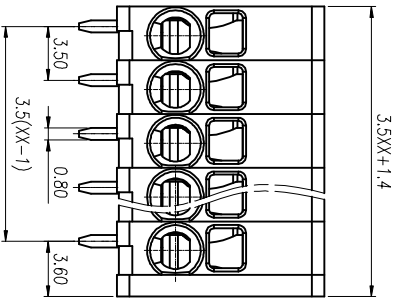

注：本板为禁止传输、复制、翻印文件，以及用其内容进行复制。

P.C.B. LAYOUT

WITHOUT COVER

REV	ECN NO.	CONTENT	CHK	DATE

NOTES1:
UL Standard

1. Use group	B	C	D
Rated Current	10A	/	10A
Rated Voltage	300V	/	300V

2. Wire range: 24~16AWG
IEC Standard

1. Pollution Degree	3	2	2
Overvoltage Category	III	III	II
Rate Impulse Voltage(KV)	2.5KV	2.5KV	2.5KV
Rate Voltage(V)	160V	200V	400V
Rate Current(A)	17.5A	17.5A	17.5A

2. wire range: 0.2~1.5mm²

NOTES2:

1. Insulation Material: PA66 (UL94V-0)
2. Conductor: Copper alloy(Sn Plated)

NOTES3:

1. Pitch: 3.5mm Poles: 01-30P
2. Stripping Length: 8-9mm
3. Operating Temperature: -40℃~+105℃
4. RoHS Compliance

How to order

Pitch Range In mm	Nominal Dimension In mm	Range	Symbol					
Over 6 TO	Over 10 TO	Over 30 TO	Over 60 TO	Over 100 TO	Over 150 TO	0.1/10		
±0.15	±0.20	±0.30	±0.30	±0.50	±0.70	±1.00	±1.30	±2°

ITEM	NAME OF PART	NO. OF PART	Q'TY	MATERIAL	NOTE
DWG	CHK	DATE	SCALE	SHEET/OF	1/1
APP	DATE	SCALE	A4		
CIXI MAIXU ELECTRONICS CO.,LTD 慈溪市迈旭电子有限公司			NAME	MX205R-3.5-XXP	
			DWGNO.		

X-ON Electronics

Largest Supplier of Electrical and Electronic Components