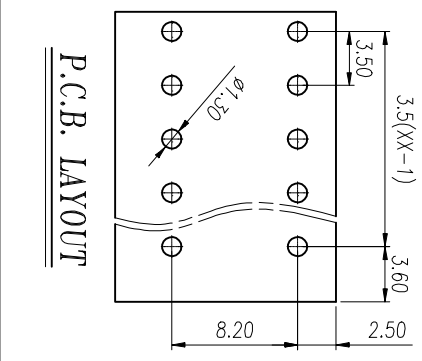

注：本板为禁止传输、复制、翻印文件，以及用其内容进行复制。

P.C.B. LAYOUT

WITHOUT COVER

REV	ECN NO.	CONTENT	CHK	DATE

NOTES1:
UL Standard

1. Use group	B	C	D
Rated Current	10A	/	10A
Rated Voltage	300V	/	300V

2. Wire range: 24~16AWG
IEC Standard

1. Pollution Degree	3	2	2
Overvoltage Category	III	III	II
Rate Impulse Voltage(KV)	2.5KV	2.5KV	2.5KV
Rate Voltage(V)	160V	200V	400V
Rate Current(A)	17.5A	17.5A	17.5A

2. wire range: 0.2~1.5mm²

NOTES2:

1. Insulation Material: PA66 (UL94V-0)
2. Conductor: Copper alloy(Sn Plated)

NOTES3:

1. Pitch: 3.5mm Poles: 01-30P
2. Stripping Length: 8-9mm
3. Operating Temperature: -40℃~+105℃
4. RoHS Compliance

How to order

Pitch Range In mm	Nominal Dimension In mm	Range	Symbol					
Over 6 TO	Over 10 TO	Over 30 TO	Over 60 TO	Over 100 TO	Over 150 TO	0.1/10		
±0.15	±0.20	±0.30	±0.30	±0.50	±0.70	±1.00	±1.30	±2°

ITEM	NAME OF PART	NO. OF PART	Q'TY	MATERIAL	NOTE
DWG	CHK	DATE	SCALE	SHEET/OF	1/1
APP	DATE	SCALE	A4		
CIXI MAIXU ELECTRONICS CO.,LTD 慈溪市迈旭电子有限公司			NAME	MX205R-3.5-XXP	
			DWGNO.		

X-ON Electronics

Largest Supplier of Electrical and Electronic Components