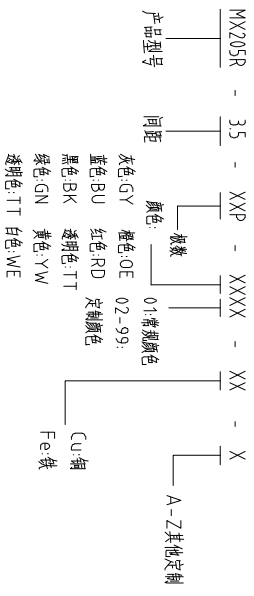

注：本板为禁止传输、复制、翻印文件，以及用其内容进行复制。

P.C.B. LAYOUT

WITHOUT COVER

REV	ECN NO.	CONTENT	CHK	DATE

NOTES1:
UL Standard

1. Use group	B	C	D
Rated Current	10A	/	10A
Rated Voltage	300V	/	300V

2. Wire range: 24~16AWG
IEC Standard

1. Pollution Degree	3	2	2
Overvoltage Category	III	III	II
Rate Impulse Voltage(KV)	2.5KV	2.5KV	2.5KV
Rate Voltage(V)	160V	200V	400V
Rate Current(A)	17.5A	17.5A	17.5A

2. wire range: 0.2~1.5mm²

NOTES2:

1. Insulation Material: PA66 (UL94V-0)
2. Conductor: Copper alloy(Sn Plated)

NOTES3:

1. Pitch: 3.5mm Poles: 01-30P
2. Stripping Length: 8-9mm
3. Operating Temperature: -40℃~+105℃
4. RoHS Compliance

How to order

Pitch Range In mm	Nominal Dimension In mm	Range	Symbol					
Over 6 TO	Over 10 TO	Over 30 TO	Over 60 TO	Over 100 TO	Over 150 TO	0.1/10		
±0.15	±0.20	±0.30	±0.30	±0.50	±0.70	±1.00	±1.30	±2°

ITEM	NAME OF PART	NO. OF PART	Q'TY	MATERIAL	NOTE
DWG	CHK	DATE	SCALE	SHEET/OF	1/1
APP	DATE	SCALE	A4		
CIXI MAIXU ELECTRONICS CO.,LTD 慈溪市迈旭电子有限公司			NAME	MX205R-3.5-XXP	
			DWGNO.		

X-ON Electronics

Largest Supplier of Electrical and Electronic Components