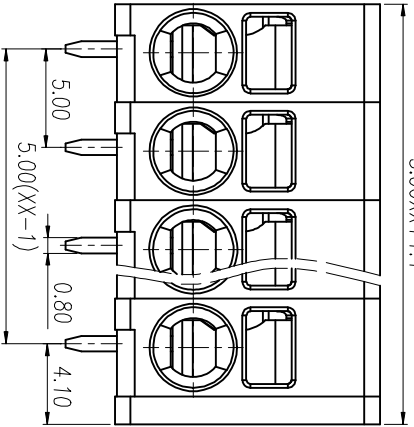

注：本板为禁止运输、复制、翻印文件，以及用其内容进行复制

REV	ECN NO.	CONTENT	CHK	DATE

NOTES1:
UL Standard

Use group	B	C	D
Rated Current	20A	/	10A
Rated Voltage	300V	/	300V

2. Wire range: 24~12AWG

IEC Standard

Pollution Degree	3	2	2
Overvoltage Category	III	III	II
Rate Impulse Voltage(KV)	4.0KV	4.0KV	4.0KV
Rate Voltage(V)	250V	400V	630V
Rate Current(A)	24A	24A	24A

2. wire range: 0.2~2.5mm², 0.2~4.0mm² Sol

NOTES2:

1. Insulation Material: PA66 (UL94V-0)
2. Conductor: Copper alloy(Sn Plated)

NOTES3:

1. Pitch: 5.0mm Poles: 01-30P
2. Stripping length: 9-10mm
3. Operating temperature: -40℃~+105℃
4. RoHS Compliance

How to order

Pitch Range In mm	Nominal Dimension Range In mm					Tolerance
	Over 6 TO	Over 10 TO	Over 24 TO	Over 30 TO	Over 60 TO	
±0.15	±0.20	±0.30	±0.30	±0.50	±0.70	±1.00
Over 150 TO	Over 150 TO	Over 150 TO	Over 150 TO	Over 150 TO	Over 150 TO	Over 150 TO

ITEM	NAME OF PART	NO. OF PART	Q'TY	MATERIAL	NOTE
DWG	CHK	DATE	SCALE	SHEET/OF	1/1
APP	DATE	DATE	SCALE	A4	1/1
CIXI MAIXU ELECTRONICS CO.,LTD			MX205R-5.0-XXP		
慈溪市迈旭电子有限公司			DWGNO.		

X-ON Electronics

Largest Supplier of Electrical and Electronic Components