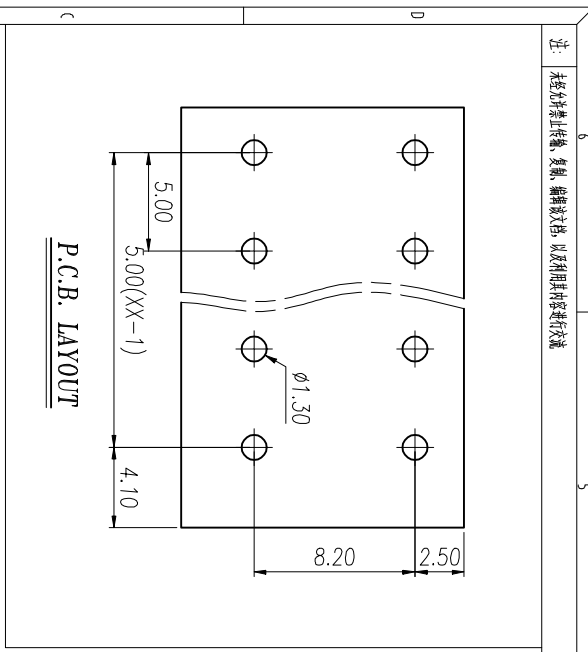

注：本板为禁止运输、复制、翻印文件，以及用其内容进行复制

REV	ECN NO.	CONTENT	CHK	DATE

NOTES1:
UL Standard

Use group	B	C	D
Rated Current	20A	/	10A
Rated Voltage	300V	/	300V

2. Wire range: 24~12AWG

IEC Standard

Pollution Degree	3	2	2
Overvoltage Category	III	III	II
Rate Impulse Voltage(KV)	4.0KV	4.0KV	4.0KV
Rate Voltage(V)	250V	400V	630V
Rate Current(A)	24A	24A	24A

2. wire range: 0.2~2.5mm², 0.2~4.0mm² Sol

NOTES2:

1. Insulation Material: PA66 (UL94V-0)
2. Conductor: Copper alloy(Sn Plated)

NOTES3:

1. Pitch: 5.0mm Poles: 01-30P
2. Stripping length: 9-10mm
3. Operating temperature: -40℃~+105℃
4. RoHS Compliance

How to order

Pitch Range In mm	Nominal Dimension Range In mm					Tolerance
	Over 6 TO	Over 10 TO	Over 24 TO	Over 30 TO	Over 60 TO	
±0.15	±0.20	±0.30	±0.30	±0.50	±0.70	±1.00
Over 150 TO	Over 150 TO	Over 150 TO	Over 150 TO	Over 150 TO	Over 150 TO	Over 150 TO