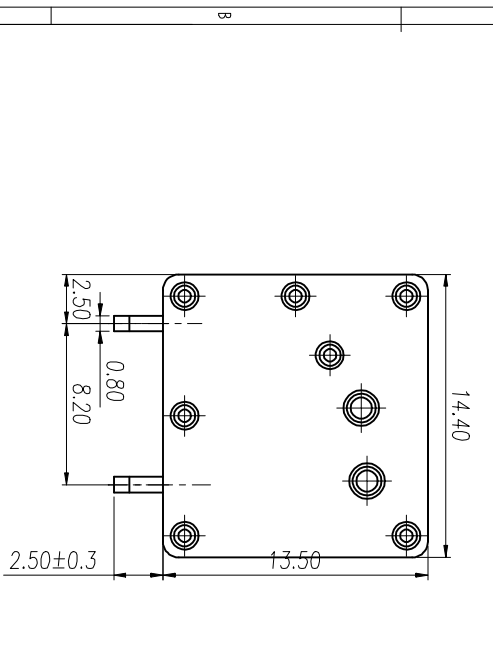

注：本板为禁止运输、复制、翻印文件，以及用其内容进行复制

REV	ECN NO.	CONTENT	CHK	DATE

NOTES1:
UL Standard

Use group	B	C	D
Rated Current	20A	/	10A
Rated Voltage	300V	/	300V

2. Wire range: 24~12AWG

IEC Standard

Pollution Degree	3	2	2
Overvoltage Category	III	III	II
Rate Impulse Voltage(KV)	4.0KV	4.0KV	4.0KV
Rate Voltage(V)	250V	400V	630V
Rate Current(A)	24A	24A	24A

2. wire range: 0.2~2.5mm², 0.2~4.0mm² Sol

NOTES2:

1. Insulation Material: PA66 (UL94V-0)
2. Conductor: Copper alloy(Sn Plated)

NOTES3:

1. Pitch: 5.0mm Poles: 01-30P
2. Stripping length: 9-10mm
3. Operating temperature: -40℃~+105℃
4. RoHS Compliance

How to order

Pitch Range In mm	Nominal Dimension Range In mm					Tolerance
	Over 6 TO	Over 10 TO	Over 24 TO	Over 30 TO	Over 60 TO	
±0.15	±0.20	±0.30	±0.30	±0.50	±0.70	±1.00
Over 150 TO	Over 150 TO	Over 150 TO	Over 150 TO	Over 150 TO	Over 150 TO	Over 150 TO