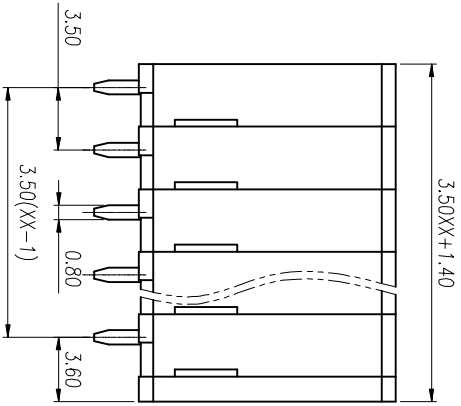

注: 本板为禁止传输、复制、编辑、修改、以及用其内容进行复制

P.C.B. LAYOUT

REV	ECN NO.	CONTENT	CHK	DATE

NOTES1:

UL Standard

Use group	B	C	D
Rated Current	10A	/	10A
Rated Voltage	300V	/	300V

NOTES2:

IEC Standard

Pollution Degree	3	2	2
Overvoltage Category	III	III	II
Rate Impulse Voltage(KV)	2.5KV	2.5KV	2.5KV
Rate Voltage(V)	160V	200V	400V
Rate Current(A)	17.5A	17.5A	17.5A

NOTES3:

1. Insulation Material: PA66 (UL94V-0)
2. Conductor: Copper alloy(Sn Plated)

NOTES4:

1. Pitch: 3.5mm Poles: 01-30P
2. Stripping length: 11-12mm
3. Operating temperature: -40℃~+105℃
4. RoHS Compliance

How to order

Pitch Range In mm	Nominal Dimension In mm	Range	Symbol					
Over 6 TO	Over 10 TO	Over 30 TO	Over 60 TO	Over 100 TO	Over 150 TO	0.1/10		
±0.15	±0.20	±0.30	±0.30	±0.50	±0.70	±1.00	±1.30	±2°

ITEM	NAME OF PART	NO. OF PART	Q'TY	MATERIAL	NOTE
DWG	CHK	DATE	UNITS	MM	SHEET/OF 1/1
APP	DATE	SCALE	A4	NAME	MX205V-35-XXP

DATE: 23.07.05

SCALE: 1:1

NAME: MX205V-35-XXP

DATE: / /

SCALE: A4

NAME: MX205V-35-XXP