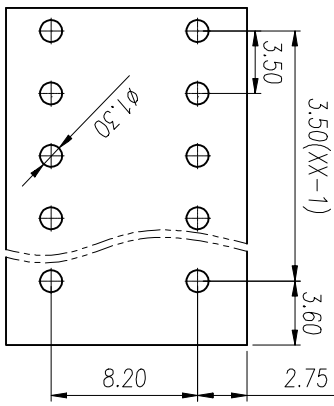

注: 本板为禁止传输、复制、编辑、修改、以及用其内容进行复制

P.C.B. LAYOUT

REV	ECN NO.	CONTENT	CHK	DATE

NOTES1:

UL Standard

Use group	B	C	D
Rated Current	10A	/	10A
Rated Voltage	300V	/	300V

NOTES2:

IEC Standard

Pollution Degree	3	2	2
Overvoltage Category	III	III	II
Rate Impulse Voltage(KV)	2.5KV	2.5KV	2.5KV
Rate Voltage(V)	160V	200V	400V
Rate Current(A)	17.5A	17.5A	17.5A

NOTES3:

1. Insulation Material: PA66 (UL94V-0)
2. Conductor: Copper alloy(Sn Plated)

NOTES4:

1. Pitch: 3.5mm Poles: 01-30P
2. Stripping length: 11-12mm
3. Operating temperature: -40℃~+105℃
4. RoHS Compliance

How to order

Pitch Range In mm	Nominal Dimension In mm	Range	Symbol					
Over 6 TO	Over 10 TO	Over 30 TO	Over 60 TO	Over 100 TO	Over 150 TO	0.1/10		
±0.15	±0.20	±0.30	±0.30	±0.50	±0.70	±1.00	±1.30	±2°

ITEM	NAME OF PART	NO. OF PART	Q'TY	MATERIAL	NOTE
DWG	CHK	DATE	UNITS	MM	SHEET/OF 1/1
APP	DATE	SCALE	A4	NAME	MX205V-35-XXP

DATE: 23.07.05

SCALE: 1:1

NAME: MX205V-35-XXP

DATE: / /

SCALE: A4

NAME: MX205V-35-XXP