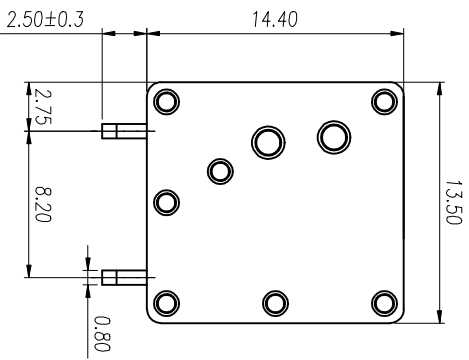

注: 本板为禁止传输、复制、编辑、修改、以及用其内容进行复制

P.C.B. LAYOUT

REV	ECN NO.	CONTENT	CHK	DATE

NOTES1:

UL Standard

Use group	B	C	D
Rated Current	10A	/	10A
Rated Voltage	300V	/	300V

NOTES2:

IEC Standard

NOTES4:

1. Pitch: 3.5mm Poles: 01-30P
2. Stripping length: 11-12mm
3. Operating temperature: -40℃~+105℃
4. RoHS Compliance

How to order

Pitch Range In mm	Nominal Dimension In mm	Range	Symbol					
Over 6 TO	Over 10 TO	Over 30 TO	Over 60 TO	Over 100 TO	Over 150 TO	0.1/10		
±0.15	±0.20	±0.30	±0.30	±0.50	±0.70	±1.00	±1.30	±2°

ITEM	NAME OF PART	NO. OF PART	Q'TY	MATERIAL	NOTE
DWG	CHK	DATE	UNITS	MM	SHEET/OF 1/1
APP	DATE	SCALE	A4	NAME	MX205V-35-XXP

DATE: 23.07.05

SCALE: 1:1

NAME: MX205V-35-XXP

DATE: / /

SCALE: A4

NAME: MX205V-35-XXP