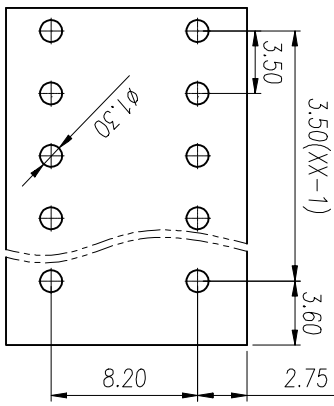

注: 本板为禁止传输、复制、编辑、修改、以及用其内容进行复制

P.C.B. LAYOUT

REV	ECN NO.	CONTENT	CHK	DATE

NOTES1:

UL Standard

Use group	B	C	D
Rated Current	10A	/	10A
Rated Voltage	300V	/	300V

NOTES2:

IEC Standard

Pollution Degree	3	2	2
Overvoltage Category	III	III	II
Rate Impulse Voltage(KV)	2.5KV	2.5KV	2.5KV
Rate Voltage(V)	160V	200V	400V
Rate Current(A)	17.5A	17.5A	17.5A

NOTES3:

1. Insulation Material: PA66 (UL94V-0)
2. Conductor: Copper alloy (Sn Plated)

NOTES4:

1. Pitch: 3.5mm Poles: 01-30P
2. Stripping length: 11-12mm
3. Operating temperature: $-40^{\circ}\text{C} \sim +105^{\circ}\text{C}$
4. RoHS Compliance

How to order

Pitch Range In mm	Nominal Dimension Range In mm					Tolerance
	Over 6	Over 10	Over 30	Over 60	Over 100	
TO 6	TO 10	TO 24	TO 30	TO 60	TO 100	0.1/10
±0.15	±0.20	±0.30	±0.30	±0.50	±0.70	±1.30

ITEM	NAME OF PART	NO. OF PART	Q'TY	MATERIAL	NOTE
DWG	CHK	DATE	UNITS	MM	SHEET/OF 1/1
APP	DATE	SCALE	A4	NAME	MX205V-35-XXP

DATE: 23.07.05

SCALE: 1:1

NAME: MX205V-35-XXP

MAXXU CIXI MAXXU ELECTRONICS CO.,LTD
 慈溪市迈旭电子有限公司