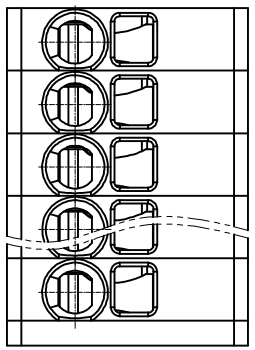

注: 本板为禁止传输、复制、编辑、修改、以及用其内容进行复制

P.C.B. LAYOUT

REV	ECN NO.	CONTENT	CHK	DATE

NOTES1:

UL Standard

Use group	B	C	D
Rated Current	10A	/	10A
Rated Voltage	300V	/	300V

NOTES2:

IEC Standard

NOTES4:

1. Pitch: 3.5mm Poles: 01-30P
2. Stripping length: 11-12mm
3. Operating temperature: $-40^{\circ}\text{C} \sim +105^{\circ}\text{C}$
4. RoHS Compliance

How to order

Pitch Range In mm	Nominal Dimension Range In mm					Tolerance
	Over 6	Over 10	Over 30	Over 60	Over 100	
TO 6	TO 10	TO 24	TO 30	TO 60	TO 100	0.1/10
±0.15	±0.20	±0.30	±0.30	±0.50	±0.70	±1.30

ITEM	NAME OF PART	NO. OF PART	Q'TY	MATERIAL	NOTE
DWG	CHK	DATE	UNITS	MM	SHEET/OF 1/1
APP	DATE	SCALE	A4	NAME	MX205V-35-XXP

DATE: 23.07.05

SCALE: 1:1

NAME: MX205V-35-XXP

MAXXU CIXI MAXXU ELECTRONICS CO.,LTD
 慈溪市迈旭电子有限公司