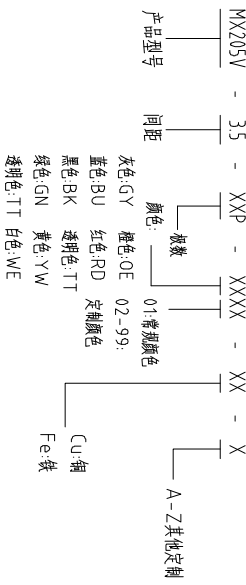

注: 本板为禁止传输、复制、编辑、修改、以及用其内容进行复制

P.C.B. LAYOUT

REV	ECN NO.	CONTENT	CHK	DATE

NOTES1:

UL Standard

Use group	B	C	D
Rated Current	10A	/	10A
Rated Voltage	300V	/	300V

NOTES2:

IEC Standard

Pollution Degree	3	2	2
Overvoltage Category	III	III	II
Rate Impulse Voltage(KV)	2.5KV	2.5KV	2.5KV
Rate Voltage(V)	160V	200V	400V
Rate Current(A)	17.5A	17.5A	17.5A

NOTES3:

1. Insulation Material: PA66 (UL94V-0)
2. Conductor: Copper alloy (Sn Plated)

NOTES4:

1. Pitch: 3.5mm Poles: 01-30P
2. Stripping length: 11-12mm
3. Operating temperature: $-40^{\circ}\text{C} \sim +105^{\circ}\text{C}$
4. RoHS Compliance

How to order

Pitch Range In mm	Nominal Dimension Range In mm					Tolerance
	Over 6	Over 10	Over 30	Over 60	Over 100	
TO 6	TO 10	TO 24	TO 30	TO 60	TO 100	0.1/10
±0.15	±0.20	±0.30	±0.30	±0.50	±0.70	±1.30

ITEM	NAME OF PART	NO. OF PART	Q'TY	MATERIAL	NOTE
DWG	CHK	DATE	UNITS	MM	SHEET/OF 1/1
APP	DATE	SCALE	A4	NAME	MX205V-35-XXP

DATE: 23.07.05

SCALE: 1:1

NAME: MX205V-35-XXP

MAXXU CIXI MAXXU ELECTRONICS CO.,LTD
 慈溪市迈旭电子有限公司