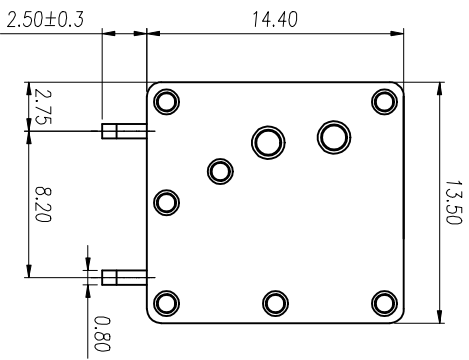

注: 本板为禁止传输、复制、编辑、修改、以及用其内容进行复制

P.C.B. LAYOUT

REV	ECN NO.	CONTENT	CHK	DATE

NOTES1:

UL Standard

Use group	B	C	D
Rated Current	10A	/	10A
Rated Voltage	300V	/	300V

NOTES2:

IEC Standard

NOTES4:

1. Pitch: 3.5mm Poles: 01-30P
2. Stripping length: 11-12mm
3. Operating temperature: $-40^{\circ}\text{C} \sim +105^{\circ}\text{C}$
4. RoHS Compliance

How to order

Pitch Range In mm	Nominal Dimension Range In mm					Tolerance
	Over 6	Over 10	Over 30	Over 60	Over 100	
TO 6	TO 10	TO 24	TO 30	TO 60	TO 100	0.1/10
±0.15	±0.20	±0.30	±0.30	±0.50	±0.70	±1.30

ITEM	NAME OF PART	NO. OF PART	Q'TY	MATERIAL	NOTE
DWG	CHK	DATE	UNITS	MM	SHEET/OF 1/1
APP	DATE	SCALE	A4	NAME	MX205V-35-XXP

DATE: 23.07.05

SCALE: 1:1

NAME: MX205V-35-XXP

MAXXU CIXI MAXXU ELECTRONICS CO.,LTD
 慈溪市迈旭电子有限公司