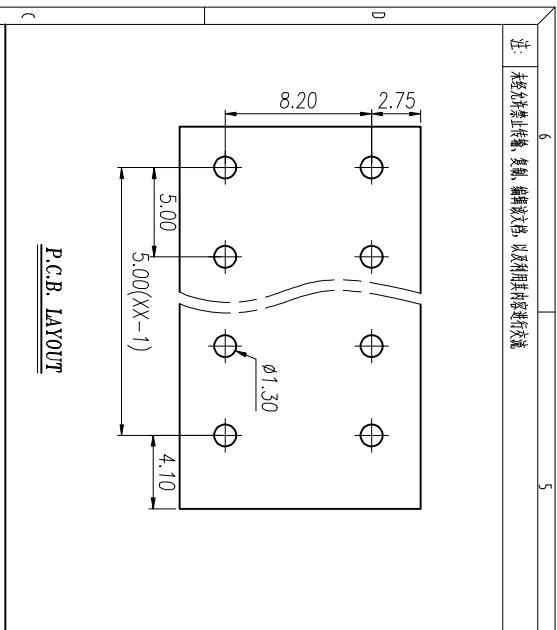

注：本板为禁止运输、复制、翻印文件，以及用其内容进行复制

REV	ECN NO.	CONTENT	CHK	DATE

NOTES1:
UL Standard

1. Use group	B	C	D
Rated Current	20A	/	10A
Rated Voltage	300V	/	300V

2. Wire range: 24~12AWG
IEC Standard

1. Pollution Degree	3	2	2
Overvoltage Category	III	III	II
Rate Impulse Voltage(KV)	4.0KV	4.0KV	4.0KV
Rate Voltage(V)	250V	400V	630V
Rate Current(A)	24A	24A	24A

2. wire range: 0.2~2.5mm², 0.2~4.0mm²Sol

NOTES2:

1. Insulation Material: PA66 (UL94V-0)
2. Conductor: Copper alloy(Sn Plated)

NOTES3:

1. Pitch: 5.0mm Poles: 01-30P
2. Stripping length: 9-10mm
3. Operating temperature: -40℃~+105℃
4. RoHS Compliance

How to order

Pitch Range In mm	Nominal Dimension Range In mm						Tolerance
	Over 6	Over 10	Over 24	Over 30	Over 60	Over 100	
TO 6	TO 10	TO 24	TO 30	TO 60	TO 100	TO 150	0.1/10
±0.15	±0.20	±0.30	±0.30	±0.50	±0.70	±1.00	±2°

ITEM	NAME OF PART	NO. OF PART	Q'TY	MATERIAL	NOTE
DWG	CHK	DATE	SCALE	SHEET/OF	1/1
APP	DATE	SCALE	A4		
NAME				MX205V-5.0-XXP	
DWGNO.					

MAXXU CIXI MAXXU ELECTRONICS CO.,LTD
慈溪市迈旭电子有限公司

X-ON Electronics