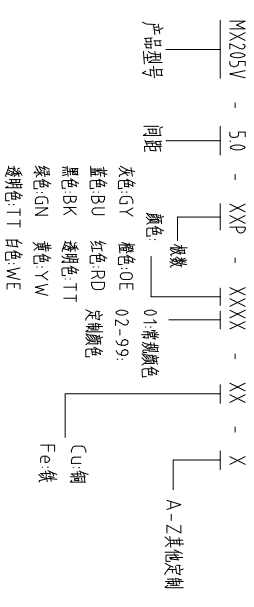

注：本板为禁止运输、复制、翻印文件，以及用其内容进行复制

REV	ECN NO.	CONTENT	CHK	DATE

NOTES1:
UL Standard

1. Use group	B	C	D
Rated Current	20A	/	10A
Rated Voltage	300V	/	300V

2. Wire range: 24~12AWG
IEC Standard

1. Pollution Degree	3	2	2
Overvoltage Category	III	III	II
Rate Impulse Voltage(KV)	4.0KV	4.0KV	4.0KV
Rate Voltage(V)	250V	400V	630V
Rate Current(A)	24A	24A	24A

2. wire range: 0.2~2.5mm², 0.2~4.0mm²Sol

NOTES2:

1. Insulation Material: PA66 (UL94V-0)
2. Conductor: Copper alloy(Sn Plated)

NOTES3:

1. Pitch: 5.0mm Poles: 01-30P
2. Stripping length: 9-10mm
3. Operating temperature: -40℃~+105℃
4. RoHS Compliance

How to order

Pitch Range In mm	Nominal Dimension Range In mm						Tolerance
	Over 6	Over 10	Over 24	Over 30	Over 60	Over 100	
TO 6	TO 10	TO 24	TO 30	TO 60	TO 100	TO 150	0.1/10
±0.15	±0.20	±0.30	±0.30	±0.50	±0.70	±1.00	±2°

ITEM	NAME OF PART	NO. OF PART	Q'TY	MATERIAL	NOTE
DWG	CHK	DATE	SCALE	SHEET/OF	1/1
APP	DATE	SCALE	A4		
NAME				MX205V-5.0-XXP	
DWGNO.					

MAXXU CIXI MAXXU ELECTRONICS CO.,LTD
慈溪市迈旭电子有限公司

X-ON Electronics