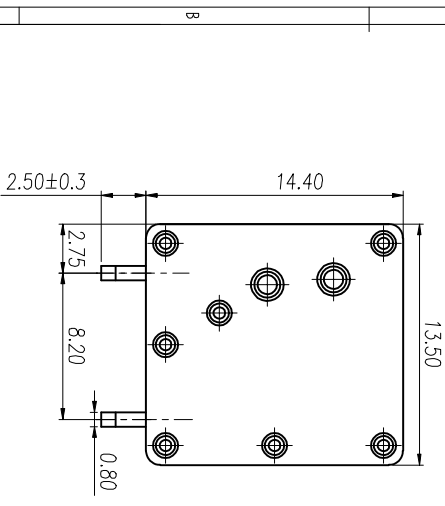

注：本板为禁止运输、复制、翻印文件，以及用其内容进行复制

REV	ECN NO.	CONTENT	CHK	DATE

NOTES1:
UL Standard

1. Use group	B	C	D
Rated Current	20A	/	10A
Rated Voltage	300V	/	300V

2. Wire range: 24~12AWG
IEC Standard

1. Pollution Degree	3	2	2
Overvoltage Category	III	III	II
Rate Impulse Voltage(KV)	4.0KV	4.0KV	4.0KV
Rate Voltage(V)	250V	400V	630V
Rate Current(A)	24A	24A	24A

2. wire range: 0.2~2.5mm², 0.2~4.0mm²Sol

NOTES2:

1. Insulation Material: PA66 (UL94V-0)
2. Conductor: Copper alloy(Sn Plated)

NOTES3:

1. Pitch: 5.0mm Poles: 01-30P
2. Stripping length: 9-10mm
3. Operating temperature: -40℃~+105℃
4. RoHS Compliance

How to order

Pitch Range In mm	Nominal Dimension Range In mm						Tolerance
	Over 6	Over 10	Over 24	Over 30	Over 60	Over 100	
TO 6	TO 10	TO 24	TO 30	TO 60	TO 100	TO 150	0.1/10
±0.15	±0.20	±0.30	±0.30	±0.50	±0.70	±1.00	±2°

ITEM	NAME OF PART	NO. OF PART	Q'TY	MATERIAL	NOTE
DWG	CHK	DATE	SCALE	SHEET/OF	1/1
APP	DATE	SCALE	A4		
NAME				MX205V-5.0-XXP	
DWGNO.					

MAXXU CIXI MAXXU ELECTRONICS CO.,LTD
慈溪市迈旭电子有限公司

X-ON Electronics