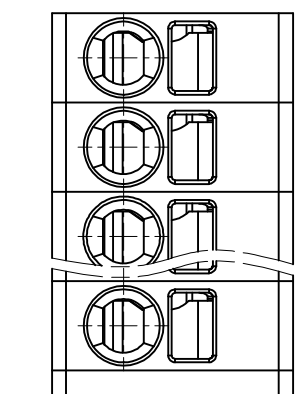

注：本板为禁止运输、复制、翻印文件，以及用其内容进行复制

REV	ECN NO.	CONTENT	CHK	DATE

NOTES1:
UL Standard

1. Use group	B	C	D
Rated Current	20A	/	10A
Rated Voltage	300V	/	300V

2. Wire range: 24~12AWG
IEC Standard

1. Pollution Degree	3	2	2
Overvoltage Category	III	III	II
Rate Impulse Voltage(KV)	4.0KV	4.0KV	4.0KV
Rate Voltage(V)	250V	400V	630V
Rate Current(A)	24A	24A	24A

2. wire range: 0.2~2.5mm², 0.2~4.0mm²Sol

NOTES2:

1. Insulation Material: PA66 (UL94V-0)
2. Conductor: Copper alloy(Sn Plated)

NOTES3:

1. Pitch: 5.0mm Poles: 01-30P
2. Stripping length: 9-10mm
3. Operating temperature: -40℃~+105℃
4. RoHS Compliance

How to order

Pitch Range In mm	Nominal Dimension Range In mm						Tolerance
	Over 6	Over 10	Over 24	Over 30	Over 60	Over 100	
TO 6	TO 10	TO 24	TO 30	TO 60	TO 100	TO 150	0.1/10
±0.15	±0.20	±0.30	±0.30	±0.50	±0.70	±1.00	±2°