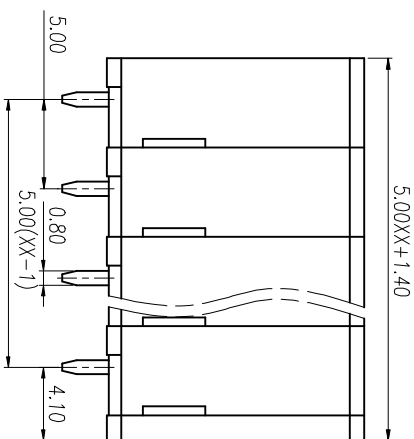

注：本板为禁止运输、复制、翻印文件，以及用其内容进行复制

REV	ECN NO.	CONTENT	CHK	DATE

NOTES1:
UL Standard

1. Use group	B	C	D
Rated Current	20A	/	10A
Rated Voltage	300V	/	300V

2. Wire range: 24~12AWG
IEC Standard

1. Pollution Degree	3	2	2
Overvoltage Category	III	III	II
Rate Impulse Voltage(KV)	4.0KV	4.0KV	4.0KV
Rate Voltage(V)	250V	400V	630V
Rate Current(A)	24A	24A	24A

2. wire range: 0.2~2.5mm², 0.2~4.0mm²Sol

NOTES2:

1. Insulation Material: PA66 (UL94V-0)
2. Conductor: Copper alloy(Sn Plated)

NOTES3:

1. Pitch: 5.0mm Poles: 01-30P
2. Stripping length: 9-10mm
3. Operating temperature: -40℃~+105℃
4. RoHS Compliance

How to order

Pitch Range In mm	Nominal Dimension Range In mm						Tolerance
	Over 6	Over 10	Over 24	Over 30	Over 60	Over 100	
TO 6	TO 10	TO 24	TO 30	TO 60	TO 100	TO 150	0.1/10
±0.15	±0.20	±0.30	±0.30	±0.50	±0.70	±1.00	±2°

ITEM	NAME OF PART	NO. OF PART	Q'TY	MATERIAL	NOTE
DWG	CHK	DATE	SCALE	SHEET/OF	1/1
APP	DATE	SCALE	A4		
NAME				MX205V-5.0-XXP	
DWGNO.					

MAXXU CIXI MAXXU ELECTRONICS CO.,LTD
慈溪市迈旭电子有限公司

X-ON Electronics