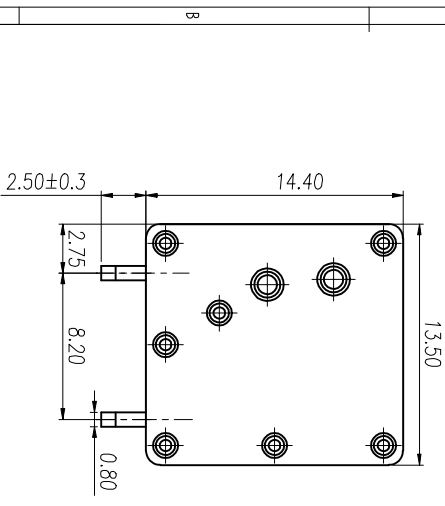

注：本板为禁止运输、复制、翻印文件，以及用其内容进行复制

P.C.B. LAYOUT

REV	ECN NO.	CONTENT	CHK	DATE

NOTES1:  
UL Standard

1. Use group	B	C	D
Rated Current	20A	/	10A
Rated Voltage	300V	/	300V

2. Wire range: 24~12AWG  
IEC Standard

1. Pollution Degree	3	2	2
Overvoltage Category	III	III	II
Rate Impulse Voltage(KV)	4.0KV	4.0KV	4.0KV
Rate Voltage(V)	250V	400V	630V
Rate Current(A)	24A	24A	24A

2. wire range: 0.2~2.5mm<sup>2</sup>, 0.2~4.0mm<sup>2</sup> Sol

NOTES2:

1. Insulation Material: PA66 (UL94V-0)
2. Conductor: Copper alloy(Sn Plated)

NOTES3:

1. Pitch: 5.0mm Poles: 01-30P
2. Stripping length: 9-10mm
3. Operating temperature: -40℃~+105℃
4. RoHS Compliance

How to order

Pitch Range In mm	Nominal Dimension Range In mm						Tolerance
	Over 6	Over 10	Over 24	Over 30	Over 60	Over 100	
TO 6	TO 10	TO 24	TO 30	TO 60	TO 100	TO 150	0.1/10
±0.15	±0.20	±0.30	±0.30	±0.50	±0.70	±1.00	±1.30

ITEM	NAME OF PART	NO. OF PART	Q'TY	MATERIAL	NOTE
DWG	CHK	DATE	SCALE	SHEET/OF	1/1
APP	DATE	SCALE	1:1	A4	⊕
NAME				MX205V-5.0-XXP	
DWGNO.					

**MAXXU** CIXI MAXXU ELECTRONICS CO.,LTD  
慈溪市迈旭电子有限公司