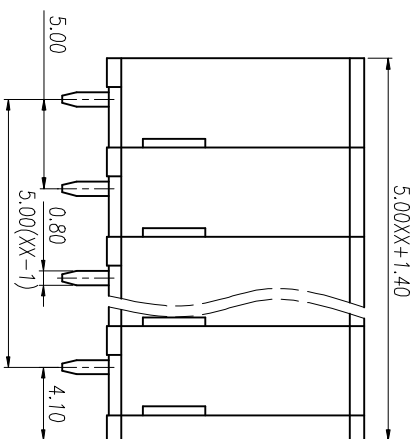

注：本板为禁止运输、复制、翻印文件，以及用其内容进行复制

P.C.B. LAYOUT

REV	ECN NO.	CONTENT	CHK	DATE

NOTES1:  
UL Standard

1. Use group	B	C	D
Rated Current	20A	/	10A
Rated Voltage	300V	/	300V

2. Wire range: 24~12AWG  
IEC Standard

1. Pollution Degree	3	2	2
Overvoltage Category	III	III	II
Rate Impulse Voltage(KV)	4.0KV	4.0KV	4.0KV
Rate Voltage(V)	250V	400V	630V
Rate Current(A)	24A	24A	24A

2. wire range: 0.2~2.5mm<sup>2</sup>, 0.2~4.0mm<sup>2</sup> Sol

NOTES2:

1. Insulation Material: PA66 (UL94V-0)
2. Conductor: Copper alloy(Sn Plated)

NOTES3:

1. Pitch: 5.0mm Poles: 01-30P
2. Stripping length: 9-10mm
3. Operating temperature: -40℃~+105℃
4. RoHS Compliance

How to order

Pitch Range In mm	Nominal Dimension Range In mm						Tolerance
	Over 6	Over 10	Over 24	Over 30	Over 60	Over 100	
TO 6	TO 10	TO 24	TO 30	TO 60	TO 100	TO 150	0.1/10
±0.15	±0.20	±0.30	±0.30	±0.50	±0.70	±1.00	±1.30

ITEM	NAME OF PART	NO. OF PART	Q'TY	MATERIAL	NOTE
DWG	CHK	DATE	SCALE	SHEET/OF	1/1
APP	DATE	SCALE	1:1	A4	⊕
NAME				MX205V-5.0-XXP	
DWGNO.					

**MAXXU** CIXI MAXXU ELECTRONICS CO.,LTD  
慈溪市迈旭电子有限公司