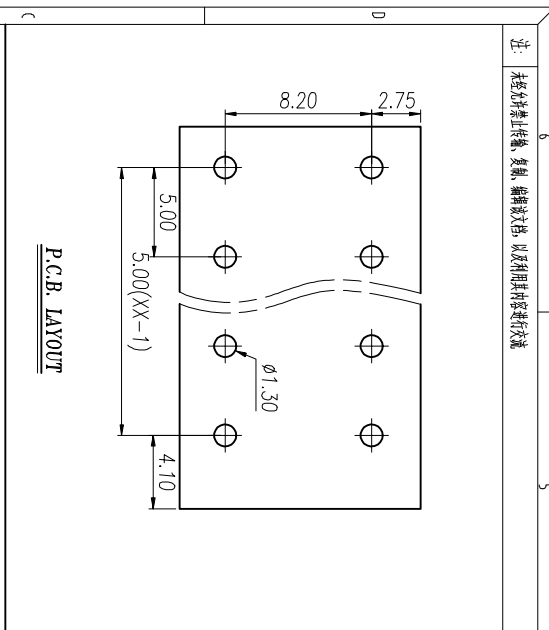

注：本板为禁止运输、复制、翻印文件，以及用其内容进行复制

P.C.B. LAYOUT

REV	ECN NO.	CONTENT	CHK	DATE

NOTES1:  
UL Standard

1. Use group	B	C	D
Rated Current	20A	/	10A
Rated Voltage	300V	/	300V

2. Wire range: 24~12AWG  
IEC Standard

1. Pollution Degree	3	2	2
Overvoltage Category	III	III	II
Rate Impulse Voltage(KV)	4.0KV	4.0KV	4.0KV
Rate Voltage(V)	250V	400V	630V
Rate Current(A)	24A	24A	24A

2. wire range: 0.2~2.5mm<sup>2</sup>, 0.2~4.0mm<sup>2</sup> Sol

NOTES2:

1. Insulation Material: PA66 (UL94V-0)
2. Conductor: Copper alloy(Sn Plated)

NOTES3:

1. Pitch: 5.0mm Poles: 01-30P
2. Stripping length: 9-10mm
3. Operating temperature: -40℃~+105℃
4. RoHS Compliance

How to order

Pitch Range In mm	Nominal Dimension Range In mm						Tolerance
	Over 6	Over 10	Over 24	Over 30	Over 60	Over 100	
TO 6	TO 10	TO 24	TO 30	TO 60	TO 100	TO 150	0.1/10
±0.15	±0.20	±0.30	±0.30	±0.50	±0.70	±1.00	±1.30

ITEM	NAME OF PART	NO. OF PART	Q'TY	MATERIAL	NOTE
DWG	CHK	DATE	SCALE	SHEET/OF	1/1
APP	DATE	SCALE	1:1	A4	⊕
NAME				MX205V-5.0-XXP	
DWGNO.					

**MAXXU** CIXI MAXXU ELECTRONICS CO.,LTD  
慈溪市迈旭电子有限公司