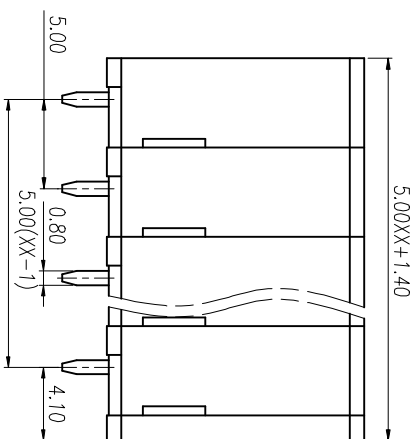

注：本板为禁止运输、复制、翻印文件，以及用其内容进行复制

REV	ECN NO.	CONTENT	CHK	DATE

NOTES1:
UL Standard

1. Use group	B	C	D
Rated Current	20A	/	10A
Rated Voltage	300V	/	300V

2. Wire range: 24~12AWG
IEC Standard

1. Pollution Degree	3	2	2
Overvoltage Category	III	III	II
Rate Impulse Voltage(KV)	4.0KV	4.0KV	4.0KV
Rate Voltage(V)	250V	400V	630V
Rate Current(A)	24A	24A	24A

2. wire range: 0.2~2.5mm², 0.2~4.0mm²Sol

NOTES2:

1. Insulation Material: PA66 (UL94V-0)
2. Conductor: Copper alloy(Sn Plated)

NOTES3:

1. Pitch: 5.0mm Poles: 01-30P
2. Stripping length: 9-10mm
3. Operating temperature: -40℃~+105℃
4. RoHS Compliance

How to order

Pitch Range In mm	Nominal Dimension Range In mm						Tolerance
	Over 6	Over 10	Over 24	Over 30	Over 60	Over 100	
TO 6	TO 10	TO 24	TO 30	TO 60	TO 100	TO 150	0.1/10
±0.15	±0.20	±0.30	±0.30	±0.50	±0.70	±1.00	±2°

ITEM	NAME OF PART	NO. OF PART	Q'TY	MATERIAL	NOTE
DWG	CHK	DATE	DATE	UNITS	MM
APP	DATE	SCALE	SCALE	SHEET/OF	1/1
CIXI MAIXU ELECTRONICS CO.,LTD				NAME	MX205V-5.0-XXP
慈溪市迈旭电子有限公司				DWGNO.	

X-ON Electronics