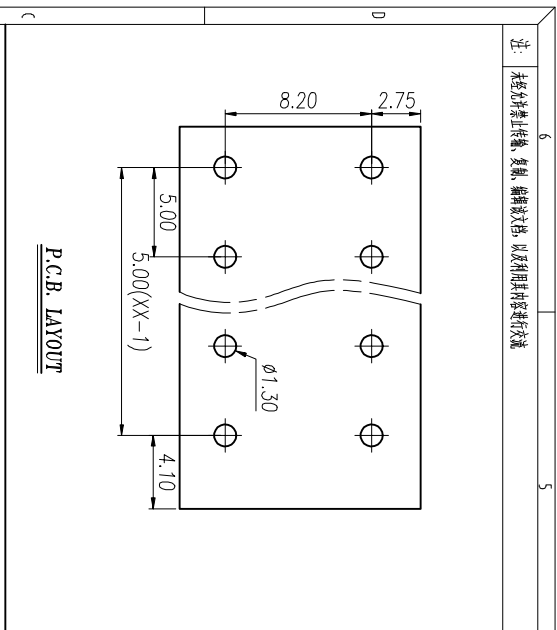

注：本板为禁止运输、复制、翻印文件，以及用其内容进行复制

REV	ECN NO.	CONTENT	CHK	DATE

NOTES1:
UL Standard

1. Use group	B	C	D
Rated Current	20A	/	10A
Rated Voltage	300V	/	300V

2. Wire range: 24~12AWG
IEC Standard

1. Pollution Degree	3	2	2
Overvoltage Category	III	III	II
Rate Impulse Voltage(KV)	4.0KV	4.0KV	4.0KV
Rate Voltage(V)	250V	400V	630V
Rate Current(A)	24A	24A	24A

2. wire range: 0.2~2.5mm², 0.2~4.0mm²Sol

NOTES2:

1. Insulation Material: PA66 (UL94V-0)
2. Conductor: Copper alloy(Sn Plated)

NOTES3:

1. Pitch: 5.0mm Poles: 01-30P
2. Stripping length: 9-10mm
3. Operating temperature: -40℃~+105℃
4. RoHS Compliance

How to order

Pitch Range In mm	Nominal Dimension Range In mm						Tolerance
	Over 6	Over 10	Over 24	Over 30	Over 60	Over 100	
TO 6	TO 10	TO 24	TO 30	TO 60	TO 100	TO 150	0.1/10
±0.15	±0.20	±0.30	±0.30	±0.50	±0.70	±1.00	±2°