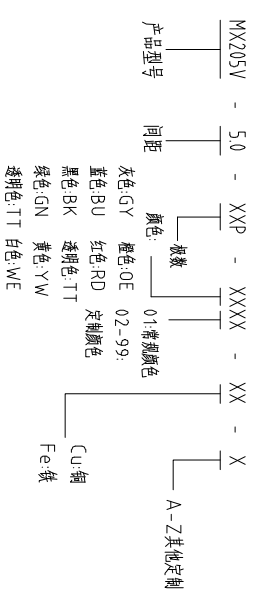

注：本板为禁止运输、复制、翻印文件，以及用其内容进行复制

REV	ECN NO.	CONTENT	CHK	DATE

NOTES1:
UL Standard

1. Use group	B	C	D
Rated Current	20A	/	10A
Rated Voltage	300V	/	300V

2. Wire range: 24~12AWG
IEC Standard

1. Pollution Degree	3	2	2
Overvoltage Category	III	III	II
Rate Impulse Voltage(KV)	4.0KV	4.0KV	4.0KV
Rate Voltage(V)	250V	400V	630V
Rate Current(A)	24A	24A	24A

2. wire range: 0.2~2.5mm², 0.2~4.0mm²Sol

NOTES2:

1. Insulation Material: PA66 (UL94V-0)
2. Conductor: Copper alloy(Sn Plated)

NOTES3:

1. Pitch: 5.0mm Poles: 01-30P
2. Stripping length: 9-10mm
3. Operating temperature: -40℃~+105℃
4. RoHS Compliance

How to order

Pitch Range In mm	Nominal Dimension Range In mm						Tolerance
	Over 6	Over 10	Over 24	Over 30	Over 60	Over 100	
TO 6	TO 10	TO 24	TO 30	TO 60	TO 100	TO 150	0.1/10
±0.15	±0.20	±0.30	±0.30	±0.50	±0.70	±1.00	±2°

ITEM	NAME OF PART	NO. OF PART	Q'TY	MATERIAL	NOTE
DWG	CHK	DATE	DATE	UNITS	MM
APP	DATE	SCALE	SCALE	SHEET/OF	1/1
CIXI MAIXU ELECTRONICS CO.,LTD				NAME	MX205V-5.0-XXP
慈溪市迈旭电子有限公司				DWGNO.	

X-ON Electronics