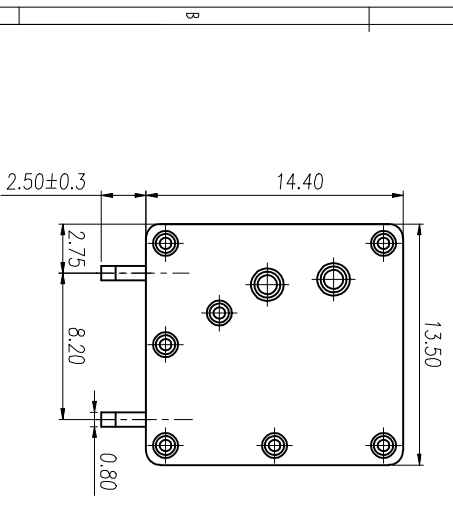

注：本板为禁止运输、复制、翻印文件，以及用其内容进行复制

REV	ECN NO.	CONTENT	CHK	DATE

NOTES1:
UL Standard

1. Use group	B	C	D
Rated Current	20A	/	10A
Rated Voltage	300V	/	300V

2. Wire range: 24~12AWG
IEC Standard

1. Pollution Degree	3	2	2
Overvoltage Category	III	III	II
Rate Impulse Voltage(KV)	4.0KV	4.0KV	4.0KV
Rate Voltage(V)	250V	400V	630V
Rate Current(A)	24A	24A	24A

2. wire range: 0.2~2.5mm², 0.2~4.0mm²Sol

NOTES2:

1. Insulation Material: PA66 (UL94V-0)
2. Conductor: Copper alloy(Sn Plated)

NOTES3:

1. Pitch: 5.0mm Poles: 01-30P
2. Stripping length: 9-10mm
3. Operating temperature: -40℃~+105℃
4. RoHS Compliance

How to order

Pitch Range In mm	Nominal Dimension Range In mm						Tolerance
	Over 6	Over 10	Over 24	Over 30	Over 60	Over 100	
TO 6	TO 10	TO 24	TO 30	TO 60	TO 100	TO 150	0.1/10
±0.15	±0.20	±0.30	±0.30	±0.50	±0.70	±1.00	±2°

ITEM	NAME OF PART	NO. OF PART	Q'TY	MATERIAL	NOTE
DWG	CHK	DATE	DATE	UNITS	MM
APP	DATE	SCALE	SCALE	SHEET/OF	1/1
CIXI MAIXU ELECTRONICS CO.,LTD				NAME	MX205V-5.0-XXP
慈溪市迈旭电子有限公司				DWGNO.	

X-ON Electronics