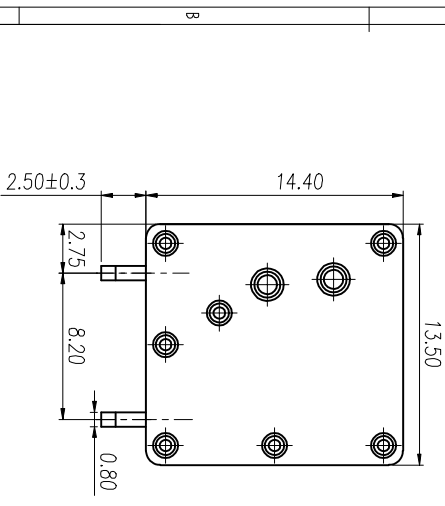

注：本板为禁止运输、复制、翻印文件，以及用其内容进行复制

REV	ECN NO.	CONTENT	CHK	DATE

NOTES1:  
UL Standard

1. Use group	B	C	D
Rated Current	20A	/	10A
Rated Voltage	300V	/	300V

2. Wire range: 24~12AWG  
IEC Standard

1. Pollution Degree	3	2	2
Overvoltage Category	III	III	II
Rate Impulse Voltage(KV)	4.0KV	4.0KV	4.0KV
Rate Voltage(V)	250V	400V	630V
Rate Current(A)	24A	24A	24A

2. wire range: 0.2~2.5mm<sup>2</sup>, 0.2~4.0mm<sup>2</sup> Sol

NOTES2:

1. Insulation Material: PA66 (UL94V-0)
2. Conductor: Copper alloy(Sn Plated)

NOTES3:

1. Pitch: 5.0mm Poles: 01-30P
2. Stripping length: 9-10mm
3. Operating temperature: -40℃~+105℃
4. RoHS Compliance

How to order

Pitch Range In mm	Nominal Dimension Range In mm						—	∩	□
	Over 6 TO	Over 10 TO	Over 24 TO	Over 30 TO	Over 60 TO	Over 100 TO			
±0.15	±0.20	±0.30	±0.30	±0.50	±0.70	±1.00	±1.30	±2°	

ITEM	NAME OF PART	NO. OF PART	Q'TY	MATERIAL	NOTE
DWG	CHK	DATE	SCALE	SHEET/OF	1/1
APP	DATE	SCALE	A4		
NAME				MX205V-5.0-XXP	