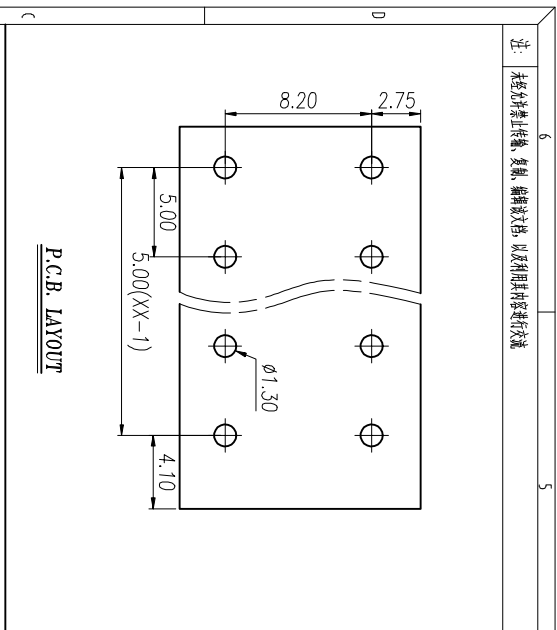

注：本板为禁止运输、复制、翻印文件，以及用其内容进行复制

REV	ECN NO.	CONTENT	CHK	DATE

NOTES1:  
UL Standard

1. Use group	B	C	D
Rated Current	20A	/	10A
Rated Voltage	300V	/	300V

2. Wire range: 24~12AWG  
IEC Standard

1. Pollution Degree	3	2	2
Overvoltage Category	III	III	II
Rate Impulse Voltage(KV)	4.0KV	4.0KV	4.0KV
Rate Voltage(V)	250V	400V	630V
Rate Current(A)	24A	24A	24A

2. wire range: 0.2~2.5mm<sup>2</sup>, 0.2~4.0mm<sup>2</sup> Sol

NOTES2:

1. Insulation Material: PA66 (UL94V-0)
2. Conductor: Copper alloy(Sn Plated)

NOTES3:

1. Pitch: 5.0mm Poles: 01-30P
2. Stripping length: 9-10mm
3. Operating temperature: -40℃~+105℃
4. RoHS Compliance

How to order

Pitch Range In mm	Nominal Dimension Range In mm						—	∩	□
	Over 6 TO	Over 10 TO	Over 24 TO	Over 30 TO	Over 60 TO	Over 100 TO			
±0.15	±0.20	±0.30	±0.30	±0.50	±0.70	±1.00	±1.30	±2°	

ITEM	NAME OF PART	NO. OF PART	Q'TY	MATERIAL	NOTE
DWG	CHK	DATE	SCALE	SHEET/OF	1/1
APP	DATE	SCALE	A4		
NAME				MX205V-5.0-XXP	