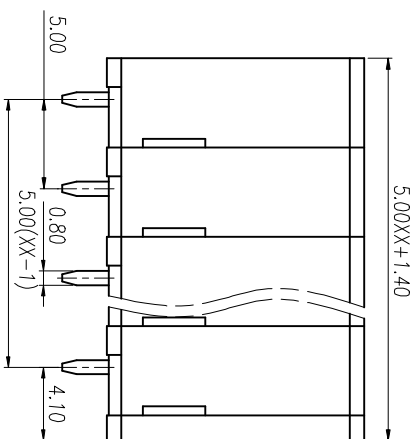

注：本板为禁止运输、复制、翻印文件，以及用其内容进行复制

REV	ECN NO.	CONTENT	CHK	DATE

NOTES1:  
UL Standard

1. Use group	B	C	D
Rated Current	20A	/	10A
Rated Voltage	300V	/	300V

2. Wire range: 24~12AWG  
IEC Standard

1. Pollution Degree	3	2	2
Overvoltage Category	III	III	II
Rate Impulse Voltage(KV)	4.0KV	4.0KV	4.0KV
Rate Voltage(V)	250V	400V	630V
Rate Current(A)	24A	24A	24A

2. wire range: 0.2~2.5mm<sup>2</sup>, 0.2~4.0mm<sup>2</sup> Sol

NOTES2:

1. Insulation Material: PA66 (UL94V-0)
2. Conductor: Copper alloy(Sn Plated)

NOTES3:

1. Pitch: 5.0mm Poles: 01-30P
2. Stripping length: 9-10mm
3. Operating temperature: -40℃~+105℃
4. RoHS Compliance

How to order

Pitch Range In mm	Nominal Dimension Range In mm						—	∩	□
	Over 6 TO	Over 10 TO	Over 24 TO	Over 30 TO	Over 60 TO	Over 100 TO			
±0.15	±0.20	±0.30	±0.30	±0.50	±0.70	±1.00	±1.30	±2°	

ITEM	NAME OF PART	NO. OF PART	Q'TY	MATERIAL	NOTE
DWG	CHK	DATE	SCALE	SHEET/OF	1/1
APP	DATE	SCALE	A4		
NAME				MX205V-5.0-XXP	