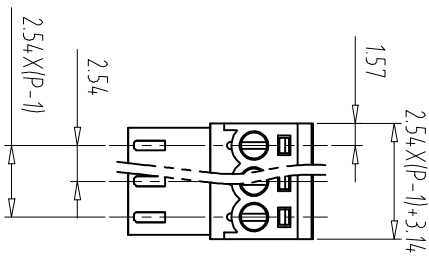

注：本板为禁止运输、复制、翻印文件，以及用其内容建设交流

REV	ECN NO.	CONTENT	CHK	DATE

NOTES:

UL Standard

Use group	B	C	D
Rated Current	5A	/	/
Rated Voltage	150V	/	/

1. Torque value: M1.6, 0.89LbIn
 2. Torque value: M1.6, 0.89LbIn
 3. Wire range: 26~20AWG

IEC Standard

Pollution Degree	3	2	2
Overvoltage Category	III	III	II
Rate Impulse Voltage(kV)	1.5kV	2.5kV	2.5kV
Rate Voltage(V)	100V	160V	320V
Rate Current(A)	5A	5A	5A

2. Torque value: M1.6, 0.1Nm
 3. wire range: 0.2~0.5mm²

- NOTES2:
- Housing: PA66 (UL94V-0)
 - Cover: PA66 (UL94V-0)
 - Cage: Brass (Ni Plated)
 - Clamp: Copper alloy (Ni Plated)
 - Screw: Steel (M1.6, Zn Plated)
- NOTES3:
- Pitch: 2.54mm Poles: 02-24P
 - Stripping length: 5-6mm
 - Operating temperature: -40°C~+105°C
 - RoHS Compliance

How to order
 MXZEDGK - 254 - XXP - XXXX - XX - X - X

产品型号 间距 颜色 一极数 01:标准颜色 02-99: 灰色:GY 棕色:OE 蓝色:BU 红色:RD 黑色:BK 透明色:TT 绿色:GN 黄色:YW 透明色:TT 白色:WE

A-Z其他定制
 0:Y-一字螺丝
 1:S-十字螺丝
 2:P-平头十字螺丝
 Cu:铜方块
 Fe:铁方块

Pitch Range In mm	Nominal Dimension Range						In mm	-	∩	□
	Over 6 TO	Over 10 TO	Over 24 TO	Over 30 TO	Over 60 TO	Over 100 TO				
±0.15	±0.20	±0.30	±0.30	±0.50	±0.70	±1.00	±1.30	±2°		