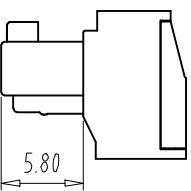

注：本板为禁止运输、复制、翻印文件，以及用其内容建设交流

REV	ECN NO.	CONTENT	CHK	DATE

NOTES:

UL Standard

Use group	B	C	D
Rated Current	5A	/	/
Rated Voltage	150V	/	/

1. Torque value: M1.6, 0.89LbIn
 2. Torque value: M1.6, 0.89LbIn
 3. Wire range: 26~20AWG

- NOTES2:
- Housing: PA66 (UL94V-0)
 - Cover: PA66 (UL94V-0)
 - Cage: Brass (Ni Plated)
 - Clamp: Copper alloy (Ni Plated)
 - Screw: Steel (M1.6, Zn Plated)
- NOTES3:
- Pitch: 2.54mm Poles: 02-24P
 - Stripping length: 5-6mm
 - Operating temperature: -40°C~+105°C
 - RoHS Compliance

How to order
 MXZEDGK - 254 - XXP - XXXX - XX - X - X

产品型号 间距 颜色 一极数 01:标准颜色 02-99: 灰色:GY 棕色:OE 蓝色:BU 红色:RD 黑色:BK 透明色:TT 绿色:GN 黄色:YW 透明色:TT 白色:WE

A-Z其他定制
 0:Y-一字螺丝
 1:S-十字螺丝
 2:P-平头十字螺丝
 Cu:铜方块
 Fe:铁方块

Pitch Range In mm	Nominal Dimension Range						In mm	-	∩	□
	Over 6 TO	Over 10 TO	Over 24 TO	Over 30 TO	Over 60 TO	Over 100 TO				
±0.15	±0.20	±0.30	±0.30	±0.50	±0.70	±1.00	±1.30	±2°		