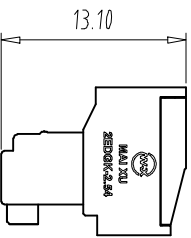

注：本板为禁止运输、复制、翻印文件，以及用其内容建设交流

REV	ECN NO.	CONTENT	CHK	DATE

NOTES:

UL Standard

Use group	B	C	D
Rated Current	5A	/	/
Rated Voltage	150V	/	/

1. Torque value: M1.6, 0.89LbIn
 2. Torque value: M1.6, 0.89LbIn
 3. Wire range: 26~20AWG

- NOTES2:
- Housing: PA66 (UL94V-0)
 - Cover: PA66 (UL94V-0)
 - Cage: Brass (Ni Plated)
 - Clamp: Copper alloy (Ni Plated)
 - Screw: Steel (M1.6, Zn Plated)
- NOTES3:
- Pitch: 2.54mm Poles: 02-24P
 - Stripping length: 5-6mm
 - Operating temperature: -40°C~+105°C
 - RoHS Compliance