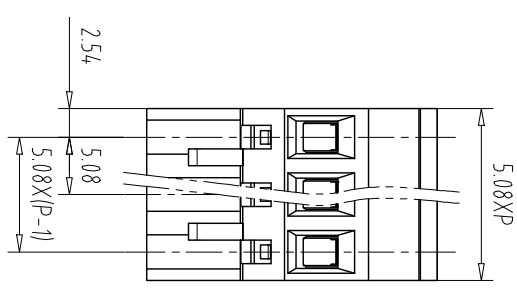

NOTES2:

- 1.Housing: PA66 (UL94V-0)
- 2.Cover: PA66 (UL94V-0)
- 3.Cage: Brass (Ni Plated)
- 4.Clamp: Copper alloy (Ni Plated)
- 5.Screw: Steel (M2.5,Zn Plated)

NOTES3:

- 1.Pitch: 5.08mm Poles: 02-24P
- 2.Stripping length: 7-8mm
- 3.Operating temperature: -40°C~+105°C
- 4.RoHS Compliance

How to order

MXZEDGKA - 508 - XXP - XXXX - XX - X - X

Pitch Range In mm	Nominal Dimension In mm	Range
-------------------	-------------------------	-------

Over 6 TO	Over 10 TO	Over 24 TO	Over 30 TO	Over 60 TO	Over 100 TO	Over 150 TO	Over 150 TO	0.1/10
±0.15	±0.20	±0.30	±0.30	±0.50	±0.70	±1.00	±1.30	±2°