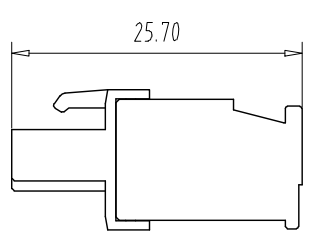

NOTES2:

- 1.Housing: PA66 (UL94V-0)
- 2.Cover: PA66 (UL94V-0)
- 3.Cage: Brass (Ni Plated)
- 4.Clamp: Copper alloy (Ni Plated)
- 5.Screw: Steel (M2.5,Zn Plated)

NOTES3:

- 1.Pitch: 5.08mm Poles: 02-24P
- 2.Stripping length: 7-8mm
- 3.Operating temperature: -40°C~+105°C
- 4.RoHS Compliance

How to order

MXZEDGKA - 508 - XXP - XXXX - XX - X - X

Pitch Range In mm	Nominal Dimension In mm	Range
-------------------	-------------------------	-------

Over 6 TO	Over 10 TO	Over 24 TO	Over 30 TO	Over 60 TO	Over 100 TO	Over 150 TO	Over 150 TO	0.1/10
±0.15	±0.20	±0.30	±0.30	±0.50	±0.70	±1.00	±1.30	±2°