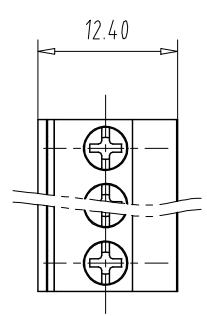

NOTES2:

- 1.Housing: PA66 (UL94V-0)
- 2.Cover: PA66 (UL94V-0)
- 3.Cage: Brass (Ni Plated)
- 4.Clamp: Copper alloy (Ni Plated)
- 5.Screw: Steel (M2.5,Zn Plated)

NOTES3:

- 1.Pitch: 5.08mm Poles: 02-24P
- 2.Stripping length: 7-8mm
- 3.Operating temperature: -40°C~+105°C
- 4.RoHS Compliance

How to order

MXZEDGKA - 508 - XXP - XXXX - XX - X - X

Pitch Range In mm	Nominal Dimension In mm	Range
-------------------	-------------------------	-------

Over 6 TO	Over 10 TO	Over 24 TO	Over 30 TO	Over 60 TO	Over 100 TO	Over 150 TO	Over 150 TO	0.1/10
±0.15	±0.20	±0.30	±0.30	±0.50	±0.70	±1.00	±1.30	±2°