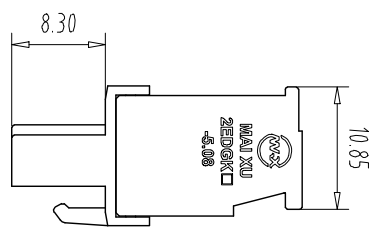

NOTES2:

- 1.Housing: PA66 (UL94V-0)
- 2.Cover: PA66 (UL94V-0)
- 3.Cage: Brass (Ni Plated)
- 4.Clamp: Copper alloy (Ni Plated)
- 5.Screw: Steel (M2.5,Zn Plated)

NOTES3:

- 1.Pitch: 5.08mm Poles: 02-24P
- 2.Stripping length: 7-8mm
- 3.Operating temperature: -40°C~+105°C
- 4.RoHS Compliance

How to order

MXZEDGKA - 508 - XXP - XXXX - XX - X - X

Pitch Range In mm	Nominal Dimension In mm	Range
-------------------	-------------------------	-------

Over 6 TO	Over 10 TO	Over 24 TO	Over 30 TO	Over 60 TO	Over 100 TO	Over 150 TO	Over 150 TO	0.1/10
±0.15	±0.20	±0.30	±0.30	±0.50	±0.70	±1.00	±1.30	±2°