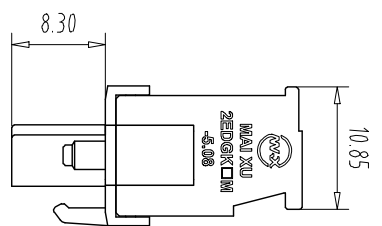

注：本板为禁止运输、复制、编辑文件，以及用其内容进行交流

NOTES1:
UL Standard

Use group	B	C	D
Rated Current	15A	-	10A
Rated Voltage	300V	-	300V

- Torque value: M2.5, 3.54Lbin
- Wire range: 28~12AWG

IEC Standard

Pollution Degree	3	2	2
Overvoltage Category	III	III	II
Rate Impulse Voltage(KV)	/	4.0KV	/
Rate Voltage(V)	/	320V	/
Rate Current(A)	/	12A	/

- Torque value: M2.5, 0.4Nm
- Wire range: 10~2.5mm²

NOTES2:

- Housing: PA66 (UL94V-0)
- Cover: PA66 (UL94V-0)
- Cage: Brass (Ni Plated)
- Clamp: Copper alloy (Ni Plated)
- Screw: Steel (M2.5, Zn Plated)

NOTES3:

- Pitch: 5.08mm Poles: 02-24P
- Stripping length: 7-8mm
- Operating temperature: -40℃~+105℃
- RoHS Compliance

How to order

Pitch	Range	In mm	Nominal Dimension	Range		
Over	6	10	30	60	100	150
TO	6	10	24	30	60	100

±0.15	±0.20	±0.30	±0.30	±0.50	±0.70	±1.00	±1.30
Over	6	10	24	30	60	100	150
TO	6	10	24	30	60	100	150

REV	ECN NO.	CONTENT	CHK	DATE

ITEM	NAME OF PART	NO. OF PART	Q'TY	MATERIAL	NOTE
DWG	CHK	DATE	SCALE	SHEET/OF	1/1
APP	DATE	SCALE	A4		
CIXI MAIXU ELECTRONICS CO.,LTD			MX2EDGKAM-5.08-XXP		
MAIXU 慈溪市迈旭电子有限公司			DWGNO.		