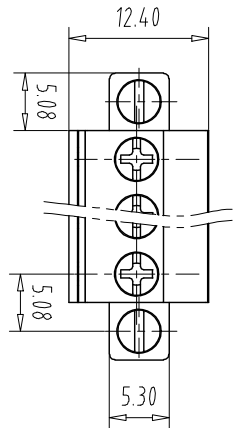

注：本板为禁止运输、复制、编辑文件，以及用其内容进行交流

NOTES1:
UL Standard

Use group	B	C	D
Rated Current	15A	-	10A
Rated Voltage	300V	-	300V

- Torque value: M2.5, 3.54Lbin
- Wire range: 28~12AWG

IEC Standard

Pollution Degree	3	2	2
Overvoltage Category	III	III	II
Rate Impulse Voltage(KV)	/	4.0KV	/
Rate Voltage(V)	/	320V	/
Rate Current(A)	/	12A	/

- Torque value: M2.5, 0.4Nm
- Wire range: 10~2.5mm²

NOTES2:

- Housing: PA66 (UL94V-0)
- Cover: PA66 (UL94V-0)
- Cage: Brass (Ni Plated)
- Clamp: Copper alloy (Ni Plated)
- Screw: Steel (M2.5, Zn Plated)

NOTES3:

- Pitch: 5.08mm Poles: 02-24P
- Stripping length: 7-8mm
- Operating temperature: -40℃~+105℃
- RoHS Compliance

How to order

Pitch	Range	In mm	Nominal Dimension	Range		
Over	6	10	30	60	100	150
TO	6	10	24	30	60	100

±0.15	±0.20	±0.30	±0.30	±0.50	±0.70	±1.00	±1.30
Over	6	10	24	30	60	100	150
TO	6	10	24	30	60	100	150

REV	ECN NO.	CONTENT	CHK	DATE

ITEM	NAME OF PART	NO. OF PART	Q'TY	MATERIAL	NOTE
DWG	CHK	DATE	SCALE	SHEET/OF	1/1
APP	DATE	SCALE	A4		
CIXI MAIXU ELECTRONICS CO.,LTD			MX2EDGKAM-5.08-XXP		
MAIXU 慈溪市迈旭电子有限公司			DWGNO.		