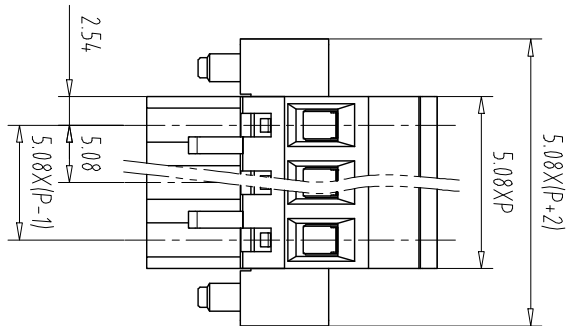

注：本板为禁止运输、复制、编辑文件，以及用其内容进行交流

NOTES1:
UL Standard

Use group	B	C	D
Rated Current	15A	-	10A
Rated Voltage	300V	-	300V

- Torque value: M2.5, 3.54Lbin
- Wire range: 28~12AWG

IEC Standard

Pollution Degree	3	2	2
Overvoltage Category	III	III	II
Rate Impulse Voltage(KV)	/	4.0KV	/
Rate Voltage(V)	/	320V	/
Rate Current(A)	/	12A	/

- Torque value: M2.5, 0.4Nm
- Wire range: 10~2.5mm²

NOTES2:

- Housing: PA66 (UL94V-0)
- Cover: PA66 (UL94V-0)
- Cage: Brass (Ni Plated)
- Clamp: Copper alloy (Ni Plated)
- Screw: Steel (M2.5, Zn Plated)

NOTES3:

- Pitch: 5.08mm Poles: 02-24P
- Stripping length: 7-8mm
- Operating temperature: -40℃~+105℃
- RoHS Compliance

How to order

Pitch	Range	In mm	Nominal Dimension	Range		
Over	6	10	30	60	100	150
TO	6	10	24	30	60	100

±0.15	±0.20	±0.30	±0.30	±0.50	±0.70	±1.00	±1.30
Over	6	10	24	30	60	100	150
TO	6	10	24	30	60	100	150

REV	ECN NO.	CONTENT	CHK	DATE

ITEM	NAME OF PART	NO. OF PART	Q'TY	MATERIAL	NOTE
DWG	CHK	DATE	SCALE	SHEET/OF	1/1
APP	DATE	SCALE	A4		
CIXI MAIXU ELECTRONICS CO.,LTD			MX2EDGKAM-5.08-XXP		
MAIXU 慈溪市迈旭电子有限公司			DWGNO.		