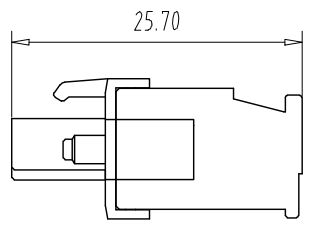

注：本板为禁止运输、复制、编辑文件，以及用其内容进行交流

NOTES1:
UL Standard

Use group	B	C	D
Rated Current	15A	-	10A
Rated Voltage	300V	-	300V

- Torque value: M2.5, 3.54Lbin
- Wire range: 28~12AWG

IEC Standard

Pollution Degree	3	2	2
Overvoltage Category	III	III	II
Rate Impulse Voltage(KV)	/	4.0KV	/
Rate Voltage(V)	/	320V	/
Rate Current(A)	/	12A	/

- Torque value: M2.5, 0.4Nm
- Wire range: 10~2.5mm²

NOTES2:

- Housing: PA66 (UL94V-0)
- Cover: PA66 (UL94V-0)
- Cage: Brass (Ni Plated)
- Clamp: Copper alloy (Ni Plated)
- Screw: Steel (M2.5, Zn Plated)

NOTES3:

- Pitch: 5.08mm Poles: 02-24P
- Stripping length: 7-8mm
- Operating temperature: -40℃~+105℃
- RoHS Compliance

How to order

Pitch	Range	In mm	Nominal Dimension	Range		
Over	6	10	30	60	100	150
TO	6	10	24	30	60	100

±0.15	±0.20	±0.30	±0.30	±0.50	±0.70	±1.00	±1.30
Over	6	10	24	30	60	100	150
TO	6	10	24	30	60	100	150

REV	ECN NO.	CONTENT	CHK	DATE

ITEM	NAME OF PART	NO. OF PART	Q'TY	MATERIAL	NOTE
DWG	CHK	DATE	SCALE	SHEET/OF	1/1
APP	DATE	SCALE	A4		
CIXI MAIXU ELECTRONICS CO.,LTD			MX2EDGKAM-5.08-XXP		
MAIXU 慈溪市迈旭电子有限公司			DWGNO.		