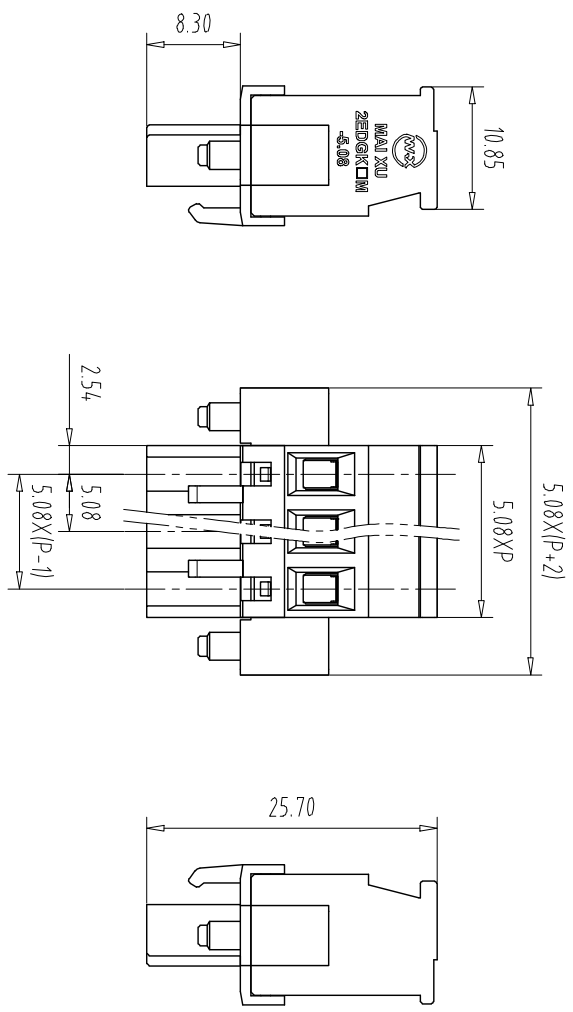

注：本板为禁止运输、复制、编辑文件，以及用其内容进行交流