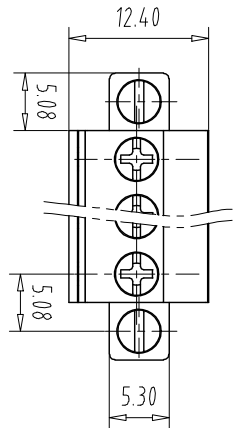

注：本板为禁止运输、复制、编辑文件，以及用其内容进行交流