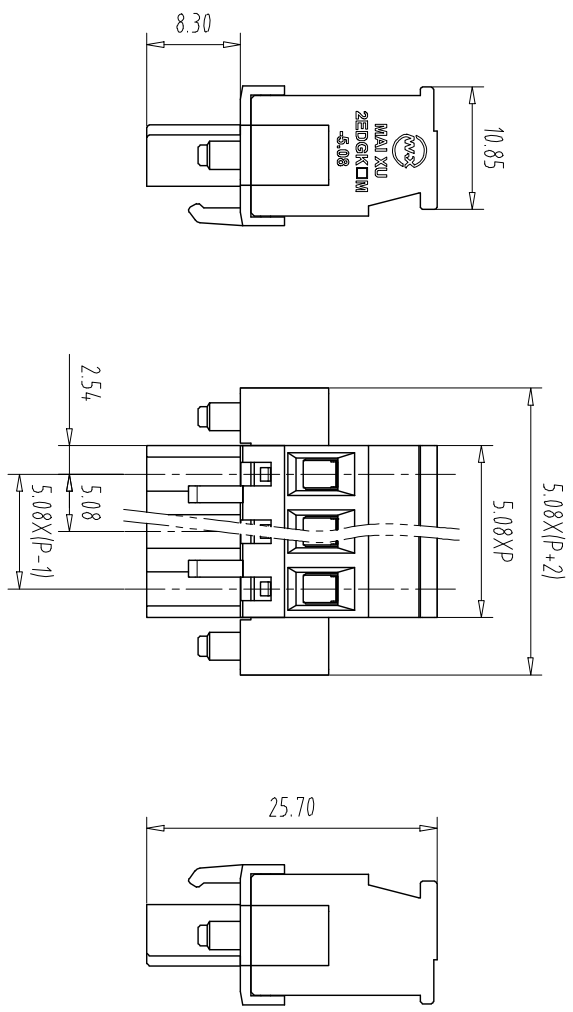

注：本板为禁止运输、复制、编辑文件，以及用其内容进行交流

REV	ECN NO.	CONTENT	CHK	DATE

NOTES1:
UL Standard

Use group	B	C	D
Rated Current	15A	-	10A
Rated Voltage	300V	-	300V

- 3. Torque value: M2.5, 3.54Lb/in
- 4. Wire range: 28~12AWG

IEC Standard

1. Pollution Degree	3	2	2
Overvoltage Category	III	III	II
Rate Impulse Voltage(KV)	/	4.0KV	/
Rate Voltage(V)	/	320V	/
Rate Current(A)	/	12A	/

- 2. Torque value: M2.5, 0.4Nm
- 3. wire range: 10~2.5mm²

NOTES2:

- 1.Housing: PA66 (UL94V-0)
- 2.Cover: PA66 (UL94V-0)
- 3.Cage: Brass (Ni Plated)
- 4.Clamp: Copper alloy (Ni Plated)
- 5.Screw: Steel (M2.5,Zn Plated)

NOTES3:

- 1.Pitch: 5.08mm Poles: 02-24P
- 2.Stripping length: 7-8mm
- 3.Operating temperature: -40℃~+105℃
- 4.RoHS Compliance

How to order

MX2EDGKAM - 508 - XXP - XXXX - XX - X - X

Pitch	Range		In		Nominal Dimension		Range	
	mm	Over	In	mm	Over	Over	Over	
TO	6	10	TO	30	TO	60	TO	
6	10	24	TO	60	TO	100	TO	
±0.15	±0.20	±0.30	±0.30	±0.50	±0.70	±1.00	±1.30	