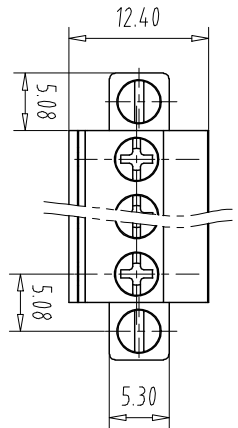

注：本板为禁止运输、复制、编辑文件，以及用其内容进行交流

REV	ECN NO.	CONTENT	CHK	DATE

NOTES1:
UL Standard

Use group	B	C	D
Rated Current	15A	-	10A
Rated Voltage	300V	-	300V

- 3. Torque value: M2.5, 3.54Lb/in
- 4. Wire range: 28~12AWG

IEC Standard

1. Pollution Degree	3	2	2
Overvoltage Category	III	III	II
Rate Impulse Voltage(KV)	/	4.0KV	/
Rate Voltage(V)	/	320V	/
Rate Current(A)	/	12A	/

- 2. Torque value: M2.5, 0.4Nm
- 3. wire range: 10~2.5mm²

NOTES2:

- 1.Housing: PA66 (UL94V-0)
- 2.Cover: PA66 (UL94V-0)
- 3.Cage: Brass (Ni Plated)
- 4.Clamp: Copper alloy (Ni Plated)
- 5.Screw: Steel (M2.5,Zn Plated)

NOTES3:

- 1.Pitch: 5.08mm Poles: 02-24P
- 2.Stripping length: 7-8mm
- 3.Operating temperature: -40℃~+105℃
- 4.RoHS Compliance

How to order

MX2EDGKAM - 508 - XXP - XXXX - XX - X - X

Pitch	Range		In		Nominal Dimension		Range	
	mm	Over	In	mm	Over	Over	Over	
TO	6	10	TO	30	TO	60	TO	
6	10	24	TO	60	TO	100	TO	
±0.15	±0.20	±0.30	±0.30	±0.50	±0.70	±1.00	±1.30	