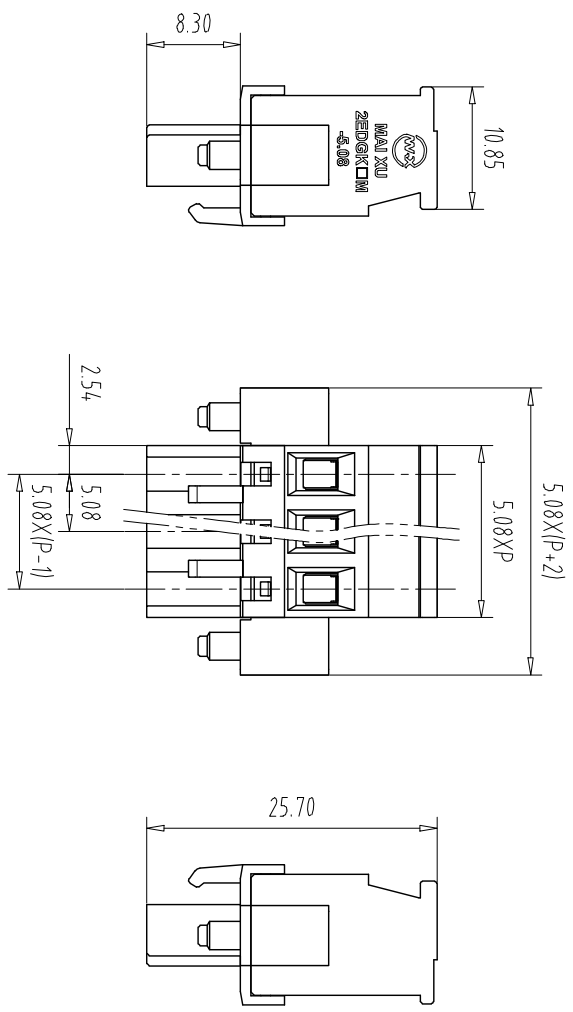

注：本板为禁止运输、复制、编辑文件，以及用其内容进行交流

NOTES1:
UL Standard

Use group	B	C	D
Rated Current	15A	-	10A
Rated Voltage	300V	-	300V

- 3.Torque value: M2.5, 3.54Lb/in
- 4.Wire range: 28~12AWG

IEC Standard

1.Pollution Degree	3	2	2
Overvoltage Category	III	III	II
Rate Impulse Voltage(KV)	/	4.0KV	/
Rate Voltage(V)	/	320V	/
Rate Current(A)	/	12A	/

- 2. Torque value: M2.5, 0.4Nm
- 3.wire range: 10~2.5mm²

NOTES2:

- 1.Housing: PA66 (UL94V-0)
- 2.Cover: PA66 (UL94V-0)
- 3.Cage: Brass (Ni Plated)
- 4.Clamp: Copper alloy (Ni Plated)
- 5.Screw: Steel (M2.5,Zn Plated)

NOTES3:

- 1.Pitch: 5.08mm Poles: 02-24P
- 2.Stripping length: 7-8mm
- 3.Operating temperature: -40℃~+105℃
- 4.RoHS Compliance

How to order

Pitch	Range	In	Nominal Dimension	Range		
mm	Over	In	mm	Over	mm	mm
	6	10	30	60	100	150
TO	6	10	TO	TO	TO	TO
	6	10	24	30	60	100
	±0.15	±0.20	±0.30	±0.30	±0.50	±0.70
						±1.00
						±1.30
						±2°

ITEM	NAME OF PART	NO. OF PART	Q'TY	MATERIAL	NOTE
DWG	CHK	DATE	UNITS	SHEET/OF	1/1
APP	DATE	SCALE	1:1	A4	
CIXI MAIXU ELECTRONICS CO.,LTD			MX2EDGKAM-5.08-XXP		
MAIXU 慈溪市迈旭电子有限公司			DWGNO.		

X-ON Electronics