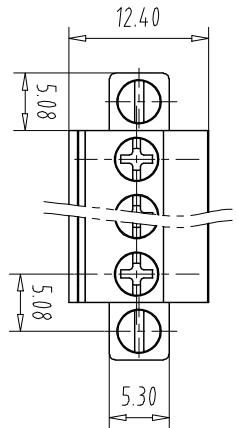

注：本板为禁止运输、复制、编辑文件，以及用其内容进行交流

NOTES1:
UL Standard

Use group	B	C	D
Rated Current	15A	-	10A
Rated Voltage	300V	-	300V

- 3.Torque value: M2.5, 3.54Lb/in
- 4.Wire range: 28~12AWG

IEC Standard

1.Pollution Degree	3	2	2
Overvoltage Category	III	III	II
Rate Impulse Voltage(KV)	/	4.0KV	/
Rate Voltage(V)	/	320V	/
Rate Current(A)	/	12A	/

- 2. Torque value: M2.5, 0.4Nm
- 3.wire range: 10~2.5mm²

NOTES2:

- 1.Housing: PA66 (UL94V-0)
- 2.Cover: PA66 (UL94V-0)
- 3.Cage: Brass (Ni Plated)
- 4.Clamp: Copper alloy (Ni Plated)
- 5.Screw: Steel (M2.5,Zn Plated)

NOTES3:

- 1.Pitch: 5.08mm Poles: 02-24P
- 2.Stripping length: 7-8mm
- 3.Operating temperature: -40℃~+105℃
- 4.RoHS Compliance

How to order

Pitch	Range	In	Nominal Dimension	Range		
mm	Over	In	mm	Over	mm	mm
	6	10	30	60	100	150
TO	6	10	TO	TO	TO	TO
	6	10	24	30	60	100
	±0.15	±0.20	±0.30	±0.30	±0.50	±0.70
						±1.00
						±1.30
						±2°

ITEM	NAME OF PART	NO. OF PART	Q'TY	MATERIAL	NOTE
DWG	CHK	DATE	UNITS	SHEET/OF	1/1
APP	DATE	SCALE	1:1	A4	
CIXI MAIXU ELECTRONICS CO.,LTD			MX2EDGKAM-5.08-XXP		
MAIXU 慈溪市迈旭电子有限公司			DWGNO.		

X-ON Electronics