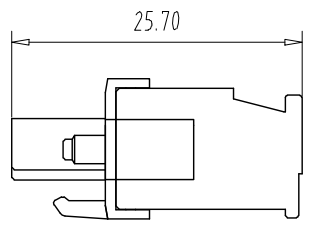

注: 本板为禁止运输、复制、编辑文件, 以及用其内容进行交流

Use group	B	C	D
Rated Current	15A	-	10A
Rated Voltage	300V	-	300V

- NOTES1:
UL Standard
1. Use group: B, C, D
 2. Rated Current: 15A, 10A
 3. Rated Voltage: 300V, 300V
 3. Torque value: M2.5, 3.54Lbin
 4. Wire range: 28~12AWG

- NOTES2:
- 1.Housing: PA66 (UL94V-0)
 - 2.Cover: PA66 (UL94V-0)
 - 3.Cage: Brass (Ni Plated)
 - 4.Clamp: Copper alloy (Ni Plated)
 - 5.Screw: Steel (M2.5,Zn Plated)

- NOTES3:
- 1.Pitch: 5.08mm Poles: 02-24P
 - 2.Stripping length: 7-8mm
 - 3.Operating temperature: -40℃~+105℃
 - 4.RoHS Compliance

How to order

Pitch Range In mm	Nominal Dimension In mm	Range	Symbol					
Over 6 TO	Over 10 TO	Over 30 TO	Over 60 TO	Over 100 TO	Over 150 TO	0.1/10		
±0.15	±0.20	±0.30	±0.30	±0.50	±0.70	±1.00	±1.30	±2°

ITEM	NAME OF PART	NO. OF PART	Q'TY	MATERIAL	NOTE
DWG	CHK	DATE	SCALE	SHEET/OF	1/1
APP	DATE		1:1	A4	
CIXI MAIXU ELECTRONICS CO.,LTD			NAME		
MAIXU 慈溪市迈旭电子有限公司			MX2EDGKBM-5.08-XXP		
			DWGNO.		