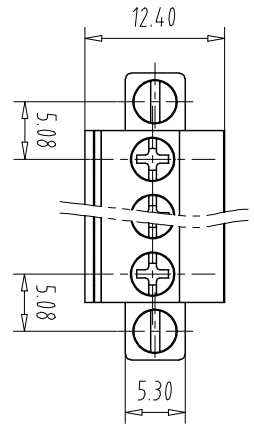

注: 本板为禁止运输、复制、编辑文件, 以及用其内容进行交流

Use group	B	C	D
Rated Current	15A	-	10A
Rated Voltage	300V	-	300V

- NOTES1:
UL Standard
1. Use group: B, C, D
 2. Rated Current: 15A, 10A
 3. Rated Voltage: 300V, 300V
 3. Torque value: M2.5, 3.54Lbin
 4. Wire range: 28~12AWG

IEC Standard

Pollution Degree	3	2	2
Overvoltage Category	III	III	II
Rate Impulse Voltage(KV)	/	4.0KV	/
Rate Voltage(V)	/	320V	/
Rate Current(A)	/	12A	/

2. Torque value: M2.5, 0.4Nm
3. wire range: 10~2.5mm²

- NOTES2:
- 1.Housing: PA66 (UL94V-0)
 - 2.Cover: PA66 (UL94V-0)
 - 3.Cage: Brass (Ni Plated)
 - 4.Clamp: Copper alloy (Ni Plated)
 - 5.Screw: Steel (M2.5,Zn Plated)

- NOTES3:
- 1.Pitch: 5.08mm Poles: 02-24P
 - 2.Stripping length: 7-8mm
 - 3.Operating temperature: -40℃~+105℃
 - 4.RoHS Compliance

How to order

Pitch Range In mm	Nominal Dimension In mm	Range	Symbol					
Over 6 TO	Over 10 TO	Over 30 TO	Over 60 TO	Over 100 TO	Over 150 TO	0.1/10		
±0.15	±0.20	±0.30	±0.30	±0.50	±0.70	±1.00	±1.30	±2°

ITEM	NAME OF PART	NO. OF PART	Q'TY	MATERIAL	NOTE
DWG	CHK	DATE	SCALE	SHEET/OF	1/1
APP	DATE		1:1	A4	
CIXI MAIXU ELECTRONICS CO.,LTD			NAME		
MAIXU 慈溪市迈旭电子有限公司			MX2EDGKBM-5.08-XXP		
			DWGNO.		