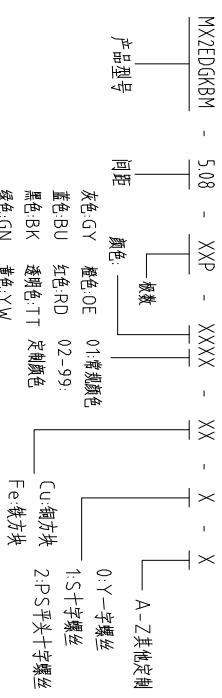

注: 本板为禁止运输、复制、编辑文件, 以及用其内容进行交流

Use group	B	C	D
Rated Current	15A	-	10A
Rated Voltage	300V	-	300V

- NOTES1:
UL Standard
1. Use group: B, C, D
 2. Rated Current: 15A, 10A
 3. Rated Voltage: 300V, 300V
 3. Torque value: M2.5, 3.54Lbin
 4. Wire range: 28~12AWG

IEC Standard

Pollution Degree	3	2	2
Overvoltage Category	III	III	II
Rate Impulse Voltage(KV)	/	4.0KV	/
Rate Voltage(V)	/	320V	/
Rate Current(A)	/	12A	/

2. Torque value: M2.5, 0.4Nm
3. wire range: 10~2.5mm²

- NOTES2:
- 1.Housing: PA66 (UL94V-0)
 - 2.Cover: PA66 (UL94V-0)
 - 3.Cage: Brass (Ni Plated)
 - 4.Clamp: Copper alloy (Ni Plated)
 - 5.Screw: Steel (M2.5,Zn Plated)

- NOTES3:
- 1.Pitch: 5.08mm Poles: 02-24P
 - 2.Stripping length: 7-8mm
 - 3.Operating temperature: -40℃~+105℃
 - 4.RoHS Compliance

How to order

Pitch Range In mm	Nominal Dimension In mm	Range	Symbol					
Over 6 TO	Over 10 TO	Over 30 TO	Over 60 TO	Over 100 TO	Over 150 TO	0.1/10		
±0.15	±0.20	±0.30	±0.30	±0.50	±0.70	±1.00	±1.30	±2°

ITEM	NAME OF PART	NO. OF PART	Q'TY	MATERIAL	NOTE
DWG	CHK	DATE	SCALE	SHEET/OF	1/1
APP	DATE		1:1	A4	
CIXI MAIXU ELECTRONICS CO.,LTD			NAME		
MAIXU 慈溪市迈旭电子有限公司			MX2EDGKBM-5.08-XXP		
			DWGNO.		