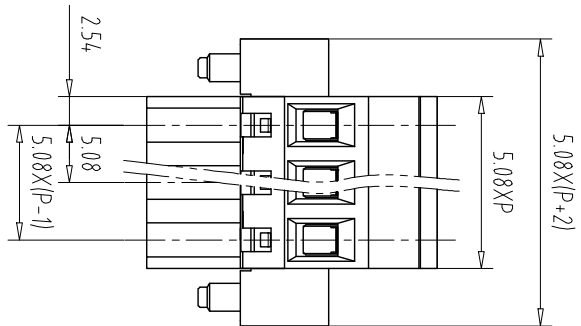

注: 本板为禁止运输、复制、编辑文件, 以及用其内容进行交流

Use group	B	C	D
Rated Current	15A	-	10A
Rated Voltage	300V	-	300V

- NOTES1:
UL Standard
1. Use group: B, C, D
 2. Rated Current: 15A, 10A
 3. Rated Voltage: 300V, 300V
 3. Torque value: M2.5, 3.54Lbin
 4. Wire range: 28~12AWG

- NOTES2:
- 1.Housing: PA66 (UL94V-0)
 - 2.Cover: PA66 (UL94V-0)
 - 3.Cage: Brass (Ni Plated)
 - 4.Clamp: Copper alloy (Ni Plated)
 - 5.Screw: Steel (M2.5,Zn Plated)

- NOTES3:
- 1.Pitch: 5.08mm Poles: 02-24P
 - 2.Stripping length: 7-8mm
 - 3.Operating temperature: -40℃~+105℃
 - 4.RoHS Compliance

How to order

Pitch Range In mm	Nominal Dimension In mm	Range	Symbol					
Over 6 TO	Over 10 TO	Over 30 TO	Over 60 TO	Over 100 TO	Over 150 TO	0.1/10		
±0.15	±0.20	±0.30	±0.30	±0.50	±0.70	±1.00	±1.30	±2°

ITEM	NAME OF PART	NO. OF PART	Q'TY	MATERIAL	NOTE
DWG	CHK	DATE	SCALE	SHEET/OF	1/1
APP	DATE		1:1	A4	
CIXI MAIXU ELECTRONICS CO.,LTD			NAME		
MAIXU 慈溪市迈旭电子有限公司			MX2EDGKBM-5.08-XXP		
			DWGNO.		