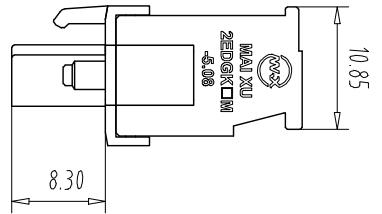

注: 本板为禁止运输、复制、编辑文件, 以及用其内容进行交流

Use group	B	C	D
Rated Current	15A	-	10A
Rated Voltage	300V	-	300V

- NOTES1:
UL Standard
1. Use group: B, C, D
 2. Rated Current: 15A, 10A
 3. Rated Voltage: 300V, 300V
 3. Torque value: M2.5, 3.54Lbin
 4. Wire range: 28~12AWG

IEC Standard

Pollution Degree	3	2	2
Overvoltage Category	III	III	II
Rate Impulse Voltage(KV)	/	4.0KV	/
Rate Voltage(V)	/	320V	/
Rate Current(A)	/	12A	/

2. Torque value: M2.5, 0.4Nm
3. wire range: 10~2.5mm²

- NOTES2:
- 1.Housing: PA66 (UL94V-0)
 - 2.Cover: PA66 (UL94V-0)
 - 3.Cage: Brass (Ni Plated)
 - 4.Clamp: Copper alloy (Ni Plated)
 - 5.Screw: Steel (M2.5,Zn Plated)

- NOTES3:
- 1.Pitch: 5.08mm Poles: 02-24P
 - 2.Stripping length: 7-8mm
 - 3.Operating temperature: -40℃~+105℃
 - 4.RoHS Compliance

How to order

Pitch Range In mm	Nominal Dimension In mm	Range	Symbol					
Over 6 TO	Over 10 TO	Over 30 TO	Over 60 TO	Over 100 TO	Over 150 TO	0.1/10		
±0.15	±0.20	±0.30	±0.30	±0.50	±0.70	±1.00	±1.30	±2°

ITEM	NAME OF PART	NO. OF PART	Q'TY	MATERIAL	NOTE
DWG	CHK	DATE	SCALE	SHEET/OF	1/1
APP	DATE		1:1	A4	
CIXI MAIXU ELECTRONICS CO.,LTD			NAME		
MAIXU 慈溪市迈旭电子有限公司			MX2EDGKBM-5.08-XXP		
			DWGNO.		